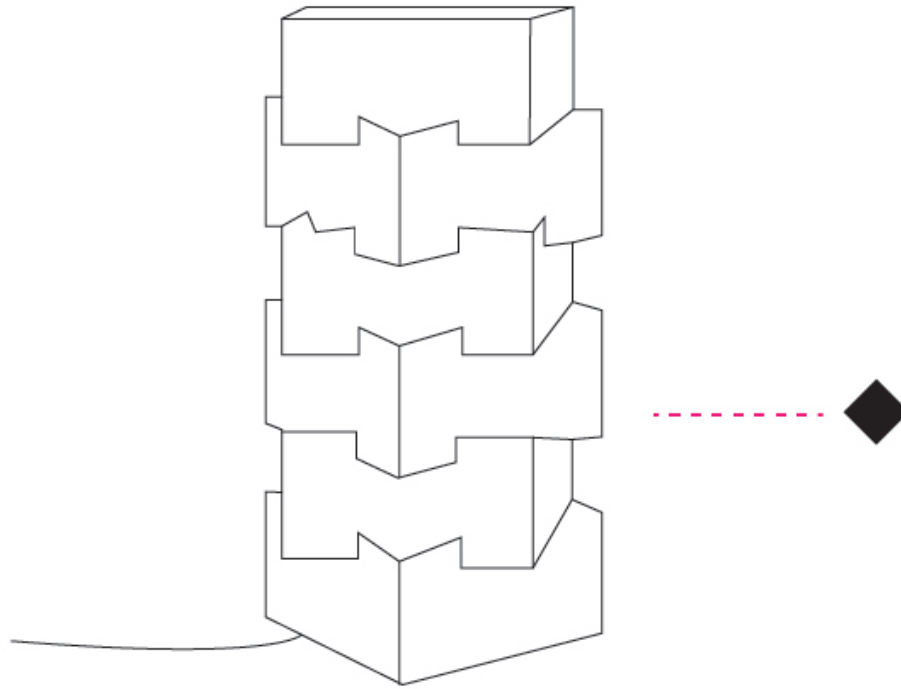

D64054-

PROJECT

TYPE

SPECIFIER

QUANTITY

DATE

D