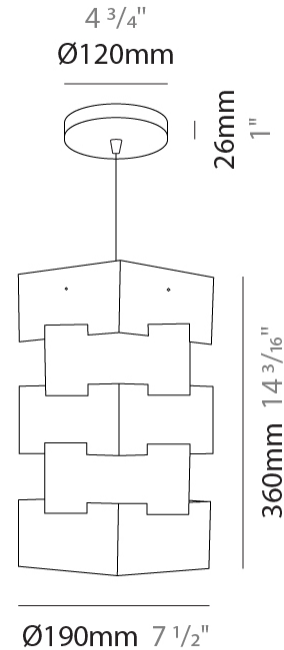

PROJECT	
TYPE	
SPECIFIER	
QUANTITY	
DATE	

BUILDING SUSPENSION

D61083-

base number   Finish
Options

1. To build a product code in our configurator select the specify button on the base model # product page
2. To build a manual product code on this datasheet choose from the options listed below in blue font and add the suffix to the base model #

GENERAL

Series: Building
Brand: Linea Zero
Division: Design
Mounting Type: Suspension
Mounting Location: Ceiling
Subcategory: Pendant

PHYSICAL

Shape: Abstract
Diameter (mm): 190
Diameter (in): 7 1/2
Height (mm): 360
Height (in): 14 3/16
Light Distribution: Omnidirectional
Diffuser: Polilux™ Shade - See Finish Options
Fixture Finish: WHI / SIL / NGD / COP / PKM
Fixture Material: Polilux™/ Metal holder

ELECTRICAL

Number of Lamps: 1
Lamp Type: LED Retrofit
Bulb Included: Bulb Not Included
Max. Wattage Per Lamp (W): 7
Lamp Base: E26
Input Voltage (V): 120
Upon Request: 277Vac / GU24

LED

OPTICAL

RATINGS AND CERTIFICATIONS

Certified By: Certified for North American Standards
IP rating: IP20