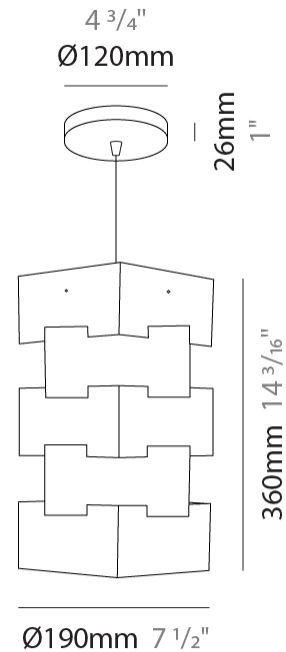

PROJECT	
TYPE	
SPECIFIER	
QUANTITY	
DATE	

BUILDING SUSPENSION

D61083-

base number   Finish
Options

1. To build a product code in our configurator select the specify button on the base model # product page
2. To build a manual product code on this datasheet choose from the options listed below in blue font and add the suffix to the base model #

GENERAL

Series: Building
Partner: Linea Zero
Division: Design
Installation: Suspension
Product Type: Pendant
Mounting Location: Ceiling

PHYSICAL

Shape: Abstract
Diameter (mm): 190
Diameter (in): 7 1/2
Height (mm): 360
Height (in): 14 3/16
Diffuser: Polilux™ Shade - See Finish Options
Fixture Finish: WHI / SIL / NGD / COP / PKM
Fixture Material: Polilux™/ Metal holder
Primary Material: Non-Static Polilux

ELECTRICAL

Number of Lamps: 1
Lamp Type: LED Retrofit
Bulb Included: Bulb Not Included
Max. Wattage Per Lamp (W): 7
Lamp Base: E26
Input Voltage (V): 120
Upon Request: 277Vac / GU24

LED

OPTICAL

RATINGS AND CERTIFICATIONS

Certified By: Certified for North American Standards
IP rating: IP20