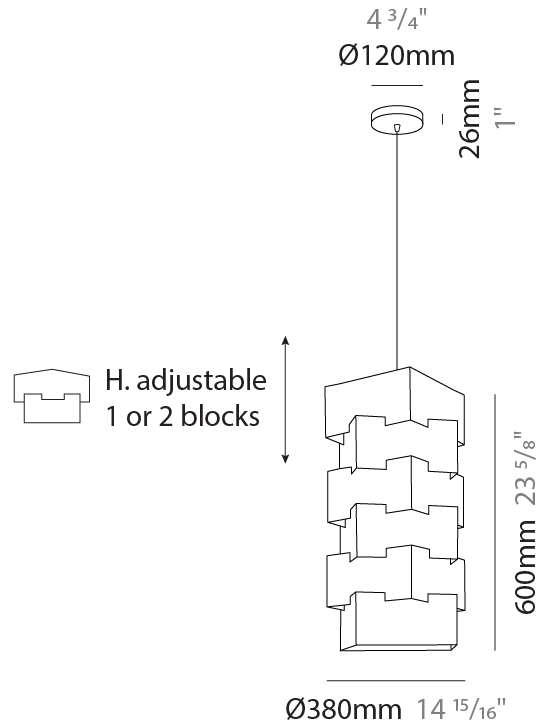

BUILDING SUSPENSION

D61082-

base number   Finish
Options

1. To build a product code in our configurator select the specify button on the base model # product page
2. To build a manual product code on this datasheet choose from the options listed below in blue font and add the suffix to the base model #

GENERAL

Series: Building _____
Partner: Linea Zero _____
Division: Design _____
Installation: Suspension _____
Product Type: Pendant _____
Mounting Location: Ceiling _____

PHYSICAL

Shape: Abstract _____
Diameter (mm): 380 _____
Diameter (in): 14 ¹⁵/₁₆ _____
Height (mm): 600 _____
Height (in): 23 ⁵/₈ _____
Diffuser: Polilux™ Shade - See Finish Options _____
Fixture Finish: WHI / SIL / NGD / COP / PKM _____
Fixture Material: Polilux™/ Metal holder _____
Primary Material: Non-Static Polilux _____

ELECTRICAL

Number of Lamps: 1 _____
Lamp Type: LED Retrofit _____
Bulb Included: Bulb Not Included _____
Max. Wattage Per Lamp (W): 7 _____
Lamp Base: E26 _____
Input Voltage (V): 120 _____
Upon Request: 277Vac / GU24 _____

LED

OPTICAL

RATINGS AND CERTIFICATIONS

Certified By: Certified for North American Standards _____
IP rating: IP20 _____