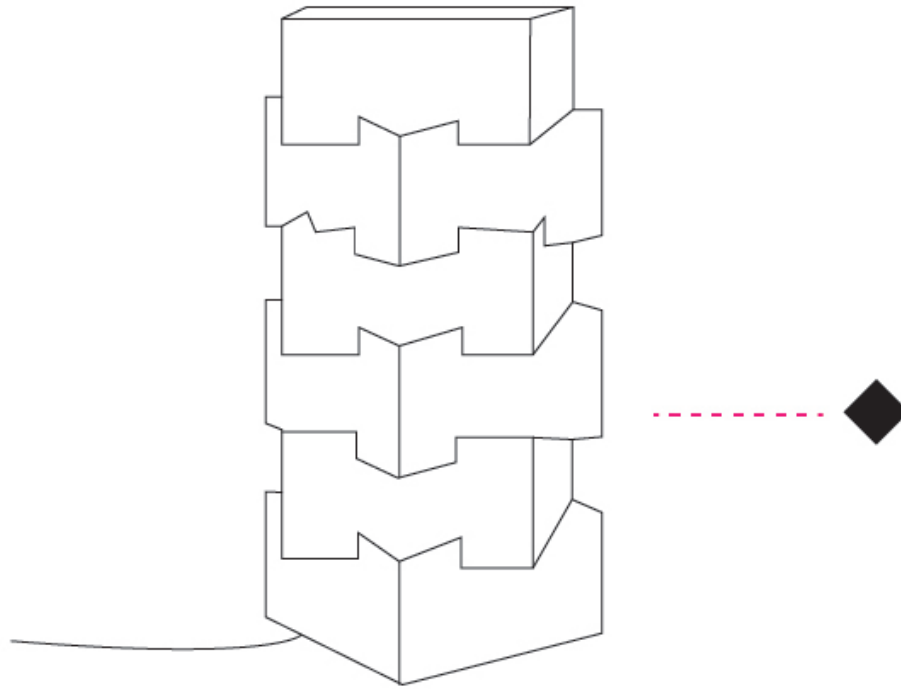

D64054-

PROJECT	_____
TYPE	_____
SPECIFIER	_____
QUANTITY	_____
DATE	_____

D