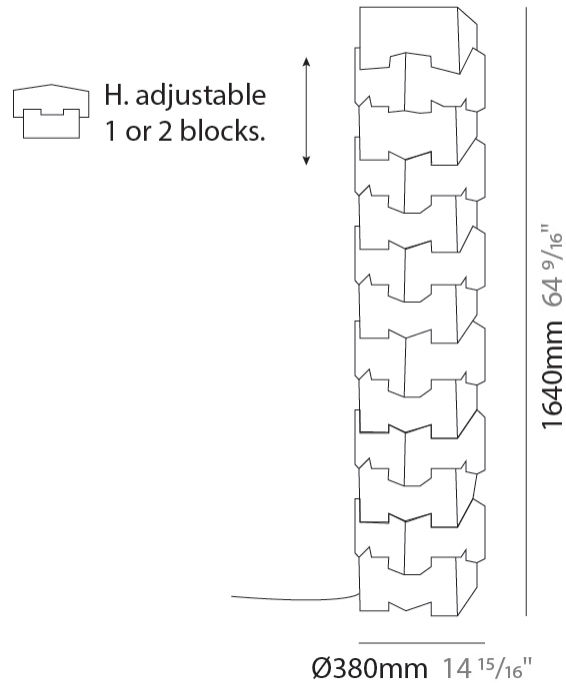

PROJECT
TYPE
SPECIFIER
QUANTITY
DATE

BUILDING PORTABLE

D64055-

base number   Finish
Options

1. To build a product code in our configurator select the specify button on the base model # product page
2. To build a manual product code on this datasheet choose from the options listed below in blue font and add the suffix to the base model #

GENERAL

Series: Building
Partner: Linea Zero
Division: Design
Installation: Portable
Product Type: Floor
Mounting Location: Floor

PHYSICAL

Shape: Abstract
Diameter (mm): 380
Diameter (in): 14 ¹⁵/₁₆
Height (mm): 1640
Height (in): 64 ⁹/₁₆
Diffuser: Polilux™ Shade - See Finish Options
Fixture Finish: WHI / SIL / NGD / COP / PKM
Fixture Material: Polilux™/ Metal holder
Primary Material: Non-Static Polilux

ELECTRICAL

Number of Lamps: 3
Lamp Type: LED Retrofit
Bulb Included: Bulb Not Included
Max. Wattage Per Lamp (W): 7
Lamp Base: E26
Input Voltage (V): 120
Upon Request: 277Vac / GU24

LED

OPTICAL

RATINGS AND CERTIFICATIONS

Certified By: Certified for North American Standards
IP rating: IP20