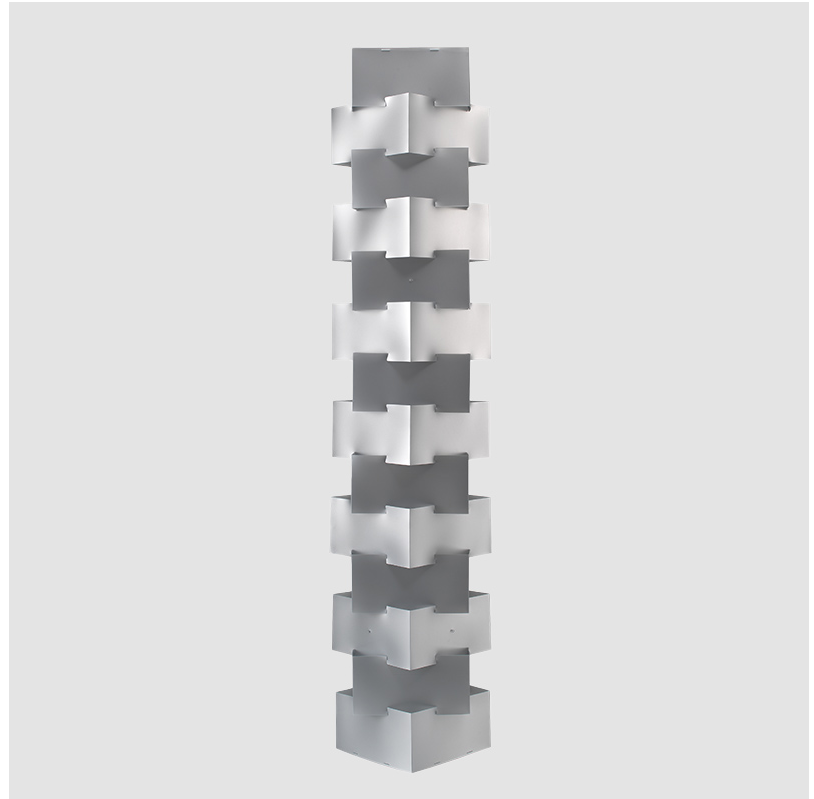

PROJECT
TYPE
SPECIFIER
QUANTITY
DATE

BUILDING PORTABLE

D64055-

base number   Finish
Options

1. To build a product code in our configurator select the specify button on the base model # product page
2. To build a manual product code on this datasheet choose from the options listed below in blue font and add the suffix to the base model #

GENERAL

Series: Building
Partner: Linea Zero
Division: Design
Installation: Portable
Product Type: Floor
Mounting Location: Floor

PHYSICAL

Shape: Abstract
Diameter (mm): 380
Diameter (in): 14 ¹⁵/₁₆
Height (mm): 1640
Height (in): 64 ⁹/₁₆
Diffuser: Polilux™ Shade - See Finish Options
Fixture Finish: WHI / SIL / NGD / COP / PKM
Fixture Material: Polilux™/ Metal holder
Primary Material: Non-Static Polilux

ELECTRICAL

Number of Lamps: 3
Lamp Type: LED Retrofit
Bulb Included: Bulb Not Included
Max. Wattage Per Lamp (W): 7
Lamp Base: E26
Input Voltage (V): 120
Upon Request: 277Vac / GU24

LED

OPTICAL

RATINGS AND CERTIFICATIONS

Certified By: Certified for North American Standards
IP rating: IP20