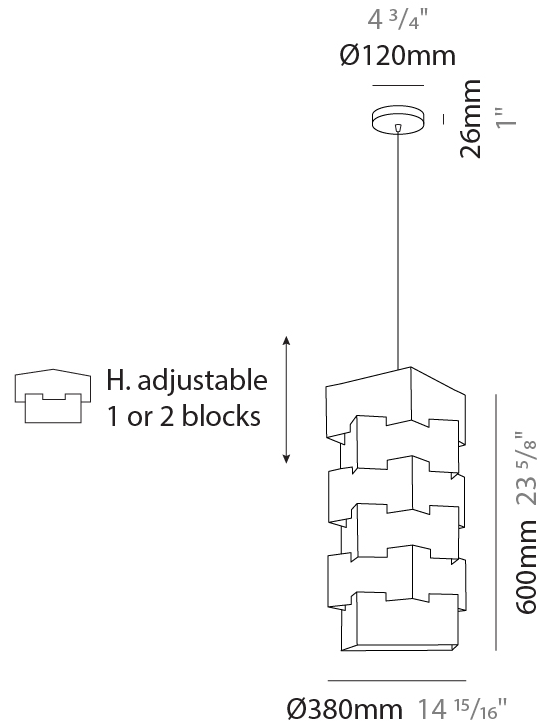

BUILDING SUSPENSION

D61082-

base number   Finish
Options

1. To build a product code in our configurator select the specify button on the base model # product page
2. To build a manual product code on this datasheet choose from the options listed below in blue font and add the suffix to the base model #

GENERAL

Series: Building _____
Partner: Linea Zero _____
Division: Design _____
Installation: Suspension _____
Product Type: Pendant _____
Mounting Location: Ceiling _____

PHYSICAL

Shape: Abstract _____
Diameter (mm): 380 _____
Diameter (in): 14 ¹⁵/₁₆ _____
Height (mm): 600 _____
Height (in): 23 ⁵/₈ _____
Diffuser: Polilux™ Shade - See Finish Options _____
Fixture Finish: WHI / SIL / NGD / COP / PKM _____
Fixture Material: Polilux™/ Metal holder _____
Primary Material: Non-Static Polilux _____

ELECTRICAL

Number of Lamps: 1 _____
Lamp Type: LED Retrofit _____
Bulb Included: Bulb Not Included _____
Max. Wattage Per Lamp (W): 7 _____
Lamp Base: E26 _____
Input Voltage (V): 120 _____
Upon Request: 277Vac / GU24 _____

LED

OPTICAL

RATINGS AND CERTIFICATIONS

Certified By: Certified for North American Standards _____
IP rating: IP20 _____