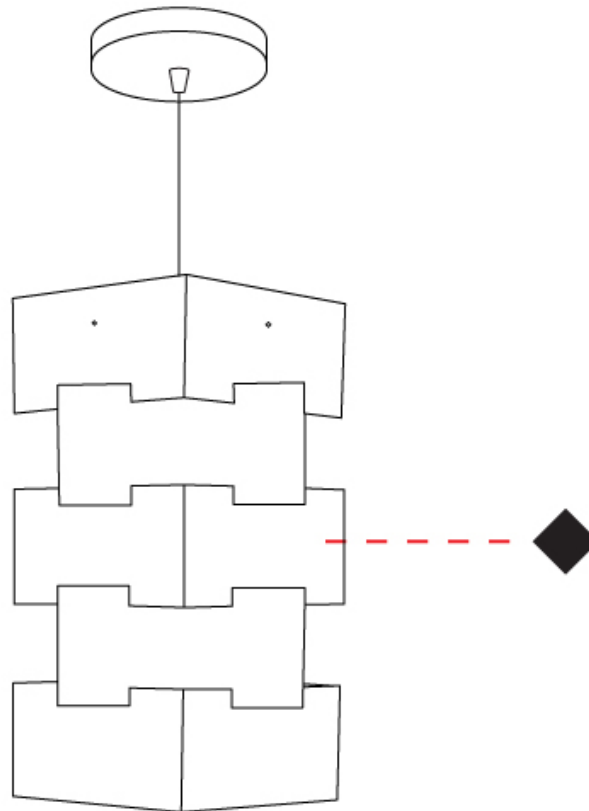

D61083-

PROJECT	_____
TYPE	_____
SPECIFIER	_____
QUANTITY	_____
DATE	_____

D