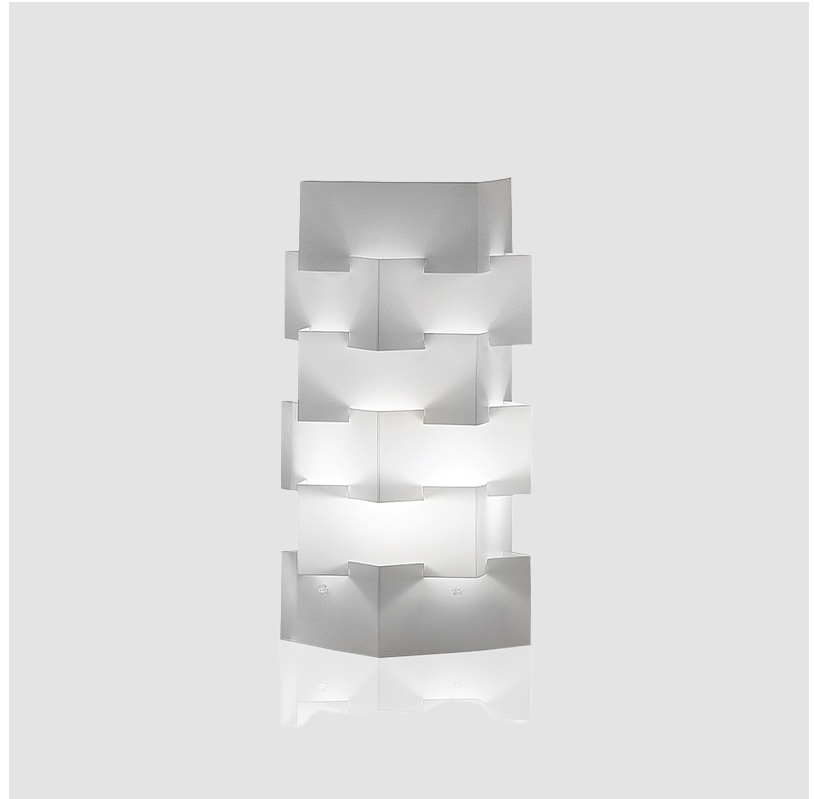

PROJECT	_____
TYPE	_____
SPECIFIER	_____
QUANTITY	_____
DATE	_____

BUILDING PORTABLE

D64054-

base number   Finish
Options

1. To build a product code in our configurator select the specify button on the base model # product page
2. To build a manual product code on this datasheet choose from the options listed below in blue font and add the suffix to the base model #

GENERAL

Series: Building _____
Partner: Linea Zero _____
Division: Design _____
Installation: Portable _____
Product Type: Table _____
Mounting Location: Table _____

PHYSICAL

Shape: Abstract _____
Diameter (mm): 190 _____
Diameter (in): 7 1/2 _____
Height (mm): 360 _____
Height (in): 14 3/16 _____
Diffuser: Polilux™ Shade - See Finish Options _____
Fixture Finish: WHI / SIL / NGD / COP / PKM _____
Fixture Material: Polilux™/ Metal holder _____
Primary Material: Non-Static Polilux _____

ELECTRICAL

Number of Lamps: 1 _____
Lamp Type: LED Retrofit _____
Bulb Included: Bulb Not Included _____
Max. Wattage Per Lamp (W): 7 _____
Lamp Base: E26 _____
Input Voltage (V): 120 _____
Upon Request: 277Vac / GU24 _____

LED

OPTICAL

RATINGS AND CERTIFICATIONS

Certified By: Certified for North American Standards _____
IP rating: IP20 _____