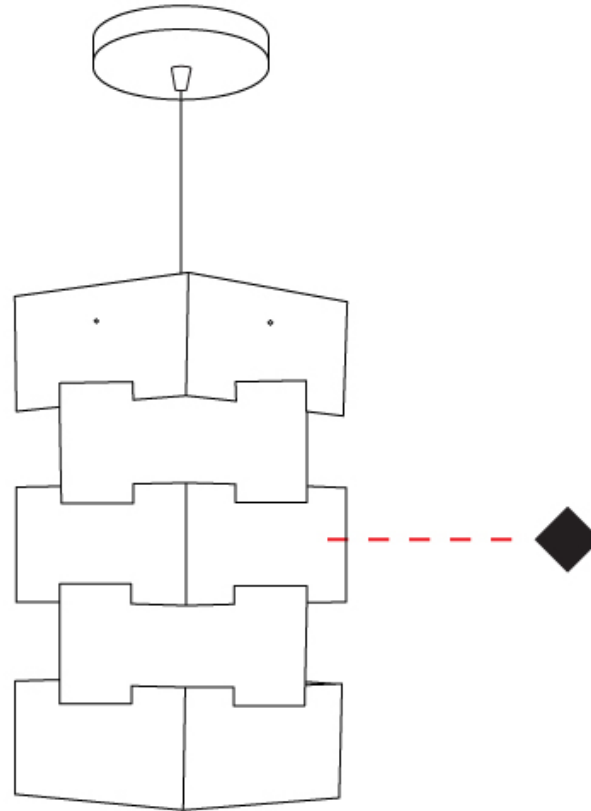

D61083-

PROJECT _____

TYPE _____

SPECIFIER _____

QUANTITY _____

DATE _____

D