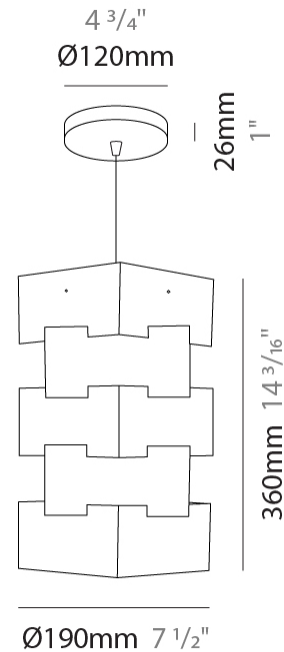

PROJECT	
TYPE	
SPECIFIER	
QUANTITY	
DATE	

BUILDING SUSPENSION

D61083-

base number   Finish
Options

1. To build a product code in our configurator select the specify button on the base model # product page
2. To build a manual product code on this datasheet choose from the options listed below in blue font and add the suffix to the base model #

GENERAL

Series: Building
Partner: Linea Zero
Division: Design
Installation: Suspension
Product Type: Pendant
Mounting Location: Ceiling

PHYSICAL

Shape: Abstract
Diameter (mm): 190
Diameter (in): 7 1/2
Height (mm): 360
Height (in): 14 3/16
Diffuser: Polilux™ Shade - See Finish Options
Fixture Finish: WHI / SIL / NGD / COP / PKM
Fixture Material: Polilux™/ Metal holder
Primary Material: Non-Static Polilux

ELECTRICAL

Number of Lamps: 1
Lamp Type: LED Retrofit
Bulb Included: Bulb Not Included
Max. Wattage Per Lamp (W): 7
Lamp Base: E26
Input Voltage (V): 120
Upon Request: 277Vac / GU24

LED

OPTICAL

RATINGS AND CERTIFICATIONS

Certified By: Certified for North American Standards
IP rating: IP20