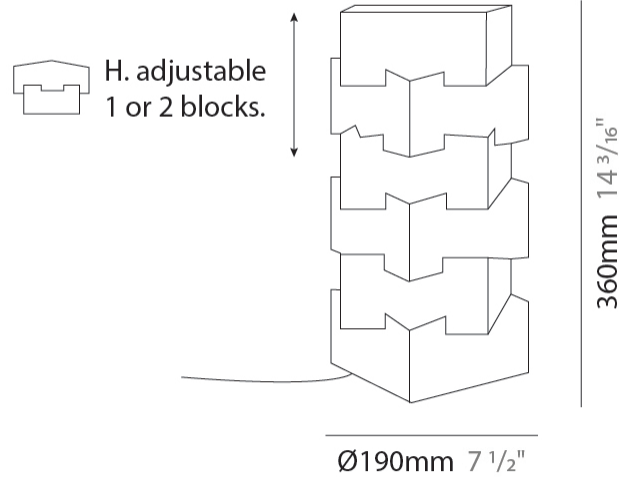

PROJECT	_____
TYPE	_____
SPECIFIER	_____
QUANTITY	_____
DATE	_____

BUILDING PORTABLE

D64054-

base number   Finish
Options

1. To build a product code in our configurator select the specify button on the base model # product page
2. To build a manual product code on this datasheet choose from the options listed below in blue font and add the suffix to the base model #

GENERAL

Series: Building _____
Partner: Linea Zero _____
Division: Design _____
Installation: Portable _____
Product Type: Table _____
Mounting Location: Table _____

PHYSICAL

Shape: Abstract _____
Diameter (mm): 190 _____
Diameter (in): 7 1/2 _____
Height (mm): 360 _____
Height (in): 14 3/16 _____
Diffuser: Polilux™ Shade - See Finish Options _____
Fixture Finish: WHI / SIL / NGD / COP / PKM _____
Fixture Material: Polilux™/ Metal holder _____
Primary Material: Non-Static Polilux _____

ELECTRICAL

Number of Lamps: 1 _____
Lamp Type: LED Retrofit _____
Bulb Included: Bulb Not Included _____
Max. Wattage Per Lamp (W): 7 _____
Lamp Base: E26 _____
Input Voltage (V): 120 _____
Upon Request: 277Vac / GU24 _____

LED

OPTICAL

RATINGS AND CERTIFICATIONS

Certified By: Certified for North American Standards _____
IP rating: IP20 _____