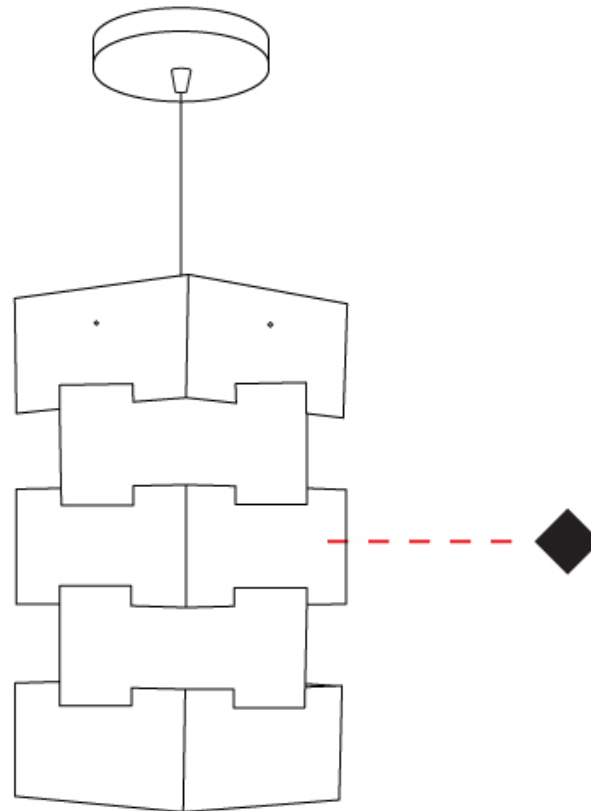

D61083-

PROJECT _____

TYPE _____

SPECIFIER _____

QUANTITY _____

DATE _____

D