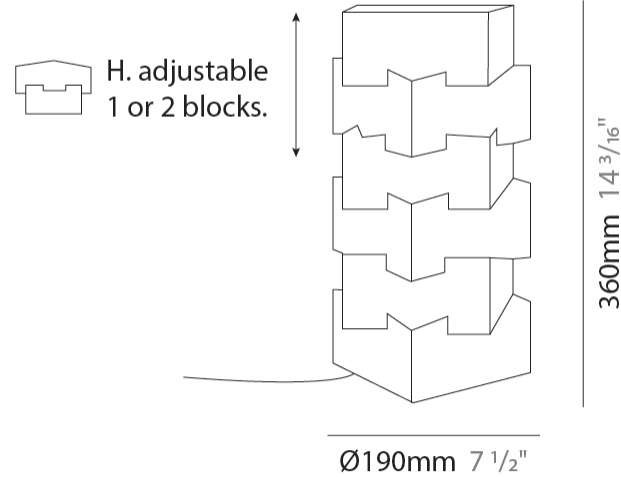

PROJECT	_____
TYPE	_____
SPECIFIER	_____
QUANTITY	_____
DATE	_____

BUILDING PORTABLE

D64054-

base number   Finish
Options

1. To build a product code in our configurator select the specify button on the base model # product page
2. To build a manual product code on this datasheet choose from the options listed below in blue font and add the suffix to the base model #

GENERAL

Series: Building
Partner: Linea Zero
Division: Design
Installation: Portable
Product Type: Table
Mounting Location: Table

PHYSICAL

Shape: Abstract
Diameter (mm): 190
Diameter (in): 7 1/2
Height (mm): 360
Height (in): 14 3/16
Diffuser: Polilux™ Shade - See Finish Options
Fixture Finish: WHI / SIL / NGD / COP / PKM
Fixture Material: Polilux™/ Metal holder
Primary Material: Non-Static Polilux

ELECTRICAL

Number of Lamps: 1
Lamp Type: LED Retrofit
Bulb Included: Bulb Not Included
Max. Wattage Per Lamp (W): 7
Lamp Base: E26
Input Voltage (V): 120
Upon Request: 277Vac / GU24

LED

OPTICAL

RATINGS AND CERTIFICATIONS

Certified By: Certified for North American Standards
IP rating: IP20