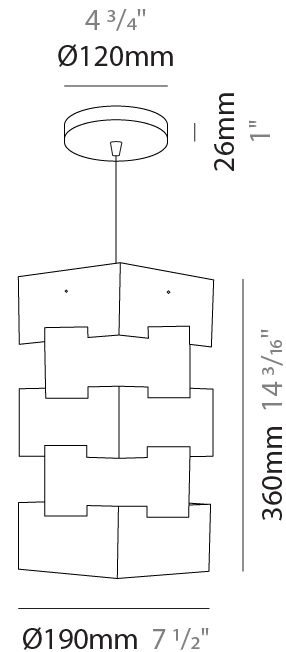

BUILDING SUSPENSION

D61083-

base number   Finish
Options

1. To build a product code in our configurator select the specify button on the base model # product page
2. To build a manual product code on this datasheet choose from the options listed below in blue font and add the suffix to the base model #

GENERAL

Series: Building
Partner: Linea Zero
Division: Design
Installation: Suspension
Product Type: Pendant
Mounting Location: Ceiling

PHYSICAL

Shape: Abstract
Diameter (mm): 190
Diameter (in): 7 1/2
Height (mm): 360
Height (in): 14 3/16
Diffuser: Polilux™ Shade - See Finish Options
Fixture Finish: WHI / SIL / NGD / COP / PKM
Fixture Material: Polilux™/ Metal holder
Primary Material: Non-Static Polilux

ELECTRICAL

Number of Lamps: 1
Lamp Type: LED Retrofit
Bulb Included: Bulb Not Included
Max. Wattage Per Lamp (W): 7
Lamp Base: E26
Input Voltage (V): 120
Upon Request: 277Vac / GU24

LED

OPTICAL

RATINGS AND CERTIFICATIONS

Certified By: Certified for North American Standards
IP rating: IP20

PROJECT	_____
TYPE	_____
SPECIFIER	_____
QUANTITY	_____
DATE	_____