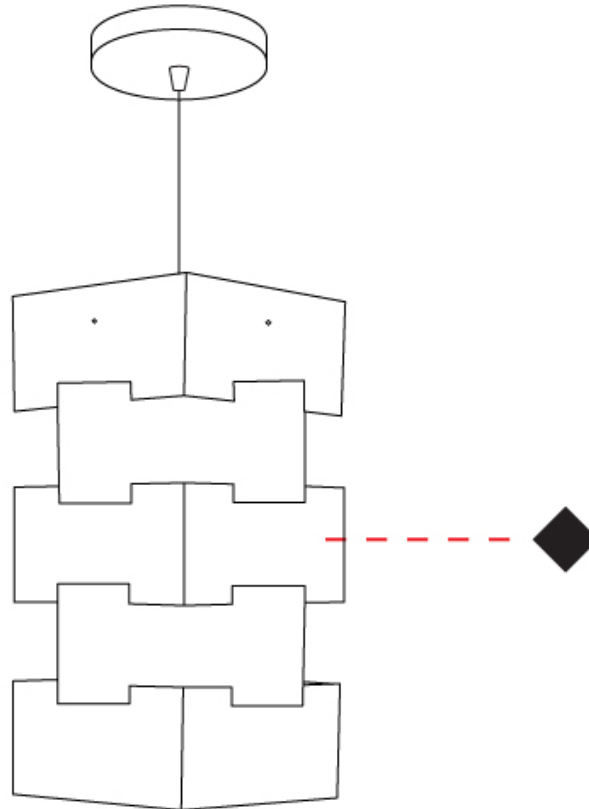

D61083-

PROJECT _____

TYPE _____

SPECIFIER _____

QUANTITY _____

DATE _____

D