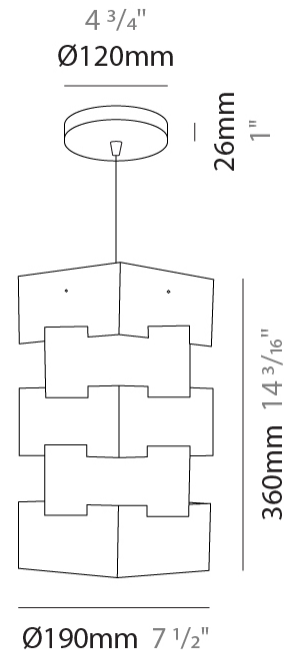

BUILDING SUSPENSION

D61083-

base number   Finish
Options

1. To build a product code in our configurator select the specify button on the base model # product page
2. To build a manual product code on this datasheet choose from the options listed below in blue font and add the suffix to the base model #

GENERAL

Series: Building
Brand: Linea Zero
Division: Design
Mounting Type: Suspension
Mounting Location: Ceiling
Subcategory: Pendant

PHYSICAL

Shape: Abstract
Diameter (mm): 190
Diameter (in): 7 1/2
Height (mm): 360
Height (in): 14 3/16
Light Distribution: Omnidirectional
Diffuser: Polilux™ Shade - See Finish Options
[Fixture Finish: WHI / SIL / NGD / COP / PKM](#)
Fixture Material: Polilux™/ Metal holder

ELECTRICAL

Number of Lamps: 1
Lamp Type: LED Retrofit
Bulb Included: Bulb Not Included
Max. Wattage Per Lamp (W): 7
Lamp Base: E26
Input Voltage (V): 120
Upon Request: 277Vac / GU24

LED

OPTICAL

RATINGS AND CERTIFICATIONS

Certified By: Certified for North American Standards
IP rating: IP20

PROJECT	_____
TYPE	_____
SPECIFIER	_____
QUANTITY	_____
DATE	_____