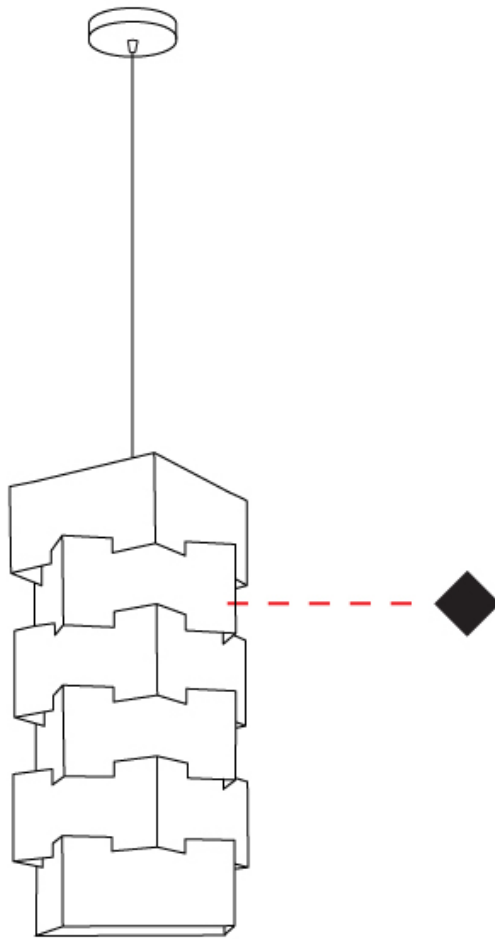

D61082-

PROJECT	_____
TYPE	_____
SPECIFIER	_____
QUANTITY	_____
DATE	_____

D