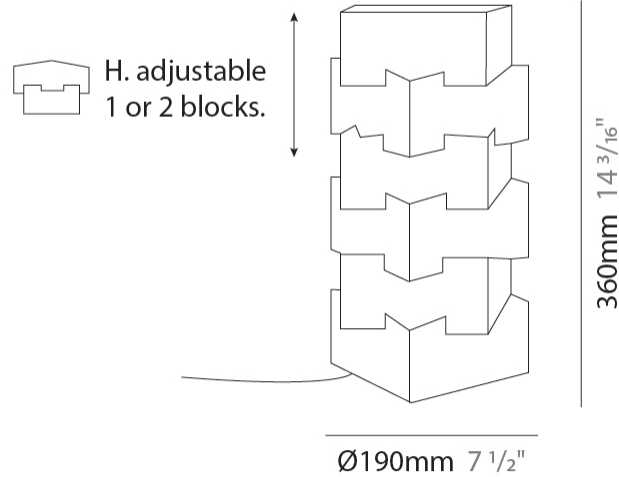

PROJECT
TYPE
SPECIFIER
QUANTITY
DATE

BUILDING PORTABLE

D64054-

base number   Finish
Options

1. To build a product code in our configurator select the specify button on the base model # product page
2. To build a manual product code on this datasheet choose from the options listed below in blue font and add the suffix to the base model #

GENERAL

Series: Building
Brand: Linea Zero
Division: Design
Mounting Type: Portable
Mounting Location: Table
Subcategory: Ambient

PHYSICAL

Shape: Abstract
Diameter (mm): 190
Diameter (in): 7 1/2
Height (mm): 360
Height (in): 14 3/16
Light Distribution: Omnidirectional
Diffuser: Polilux™ Shade - See Finish Options
Fixture Finish: WHI / SIL / NGD / COP / PKM
Fixture Material: Polilux™/ Metal holder

ELECTRICAL

Number of Lamps: 1
Lamp Type: LED Retrofit
Bulb Included: Bulb Not Included
Max. Wattage Per Lamp (W): 7
Lamp Base: E26
Input Voltage (V): 120
Upon Request: 277Vac / GU24

LED

OPTICAL

RATINGS AND CERTIFICATIONS

Certified By: Certified for North American Standards
IP rating: IP20