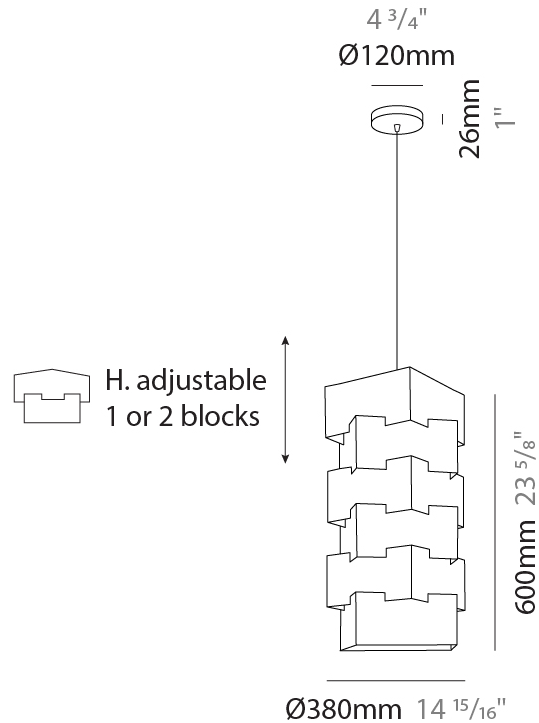

BUILDING SUSPENSION

D61082-

base number   Finish
Options

PROJECT	_____
TYPE	_____
SPECIFIER	_____
QUANTITY	_____
DATE	_____

1. To build a product code in our configurator select the specify button on the base model # product page
2. To build a manual product code on this datasheet choose from the options listed below in blue font and add the suffix to the base model #

GENERAL

Series: Building _____
Brand: Linea Zero _____
Division: Design _____
Mounting Type: Suspension _____
Mounting Location: Ceiling _____
Subcategory: Pendant _____

PHYSICAL

Shape: Abstract _____
Diameter (mm): 380 _____
Diameter (in): 14 ¹⁵/₁₆ _____
Height (mm): 600 _____
Height (in): 23 ⁵/₈ _____
Light Distribution: Omnidirectional _____
Diffuser: Polilux™ Shade - See Finish Options _____
Fixture Finish: WHI / SIL / NGD / COP / PKM _____
Fixture Material: Polilux™/ Metal holder _____

ELECTRICAL

Number of Lamps: 1 _____
Lamp Type: LED Retrofit _____
Bulb Included: Bulb Not Included _____
Max. Wattage Per Lamp (W): 7 _____
Lamp Base: E26 _____
Input Voltage (V): 120 _____
Upon Request: 277Vac / GU24 _____

LED

OPTICAL

RATINGS AND CERTIFICATIONS

Certified By: Certified for North American Standards _____
IP rating: IP20 _____