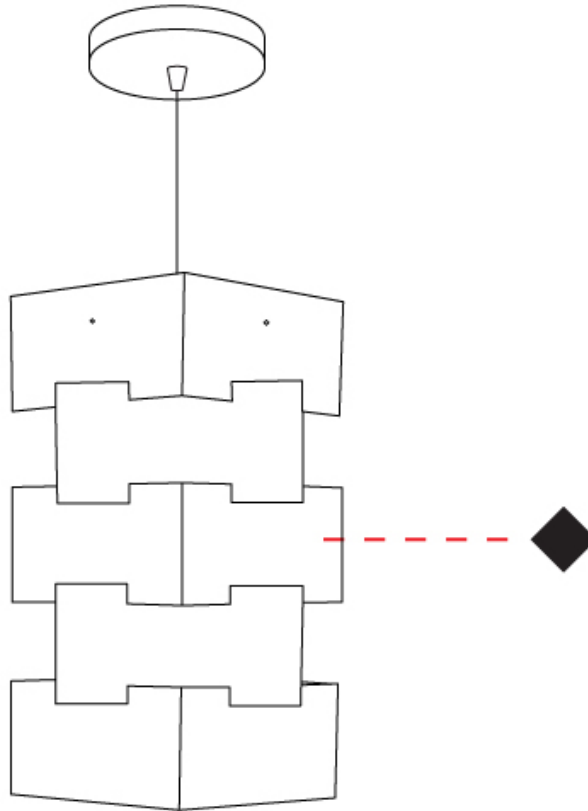

D61083-

PROJECT _____

TYPE _____

SPECIFIER _____

QUANTITY _____

DATE _____

D