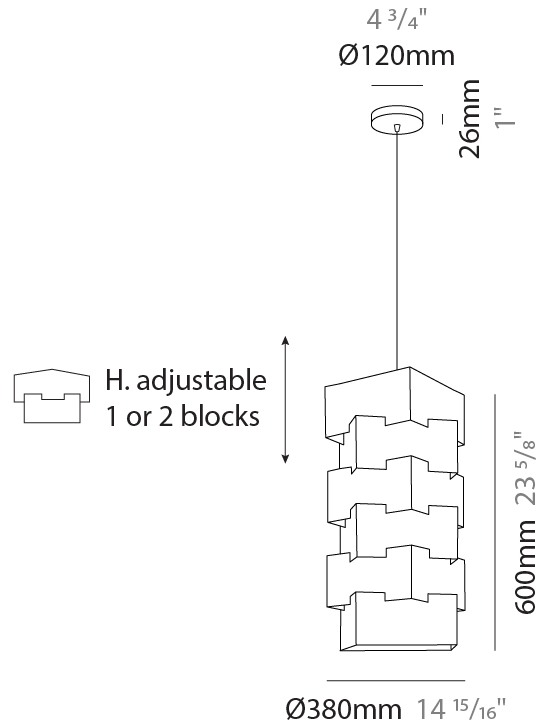

BUILDING SUSPENSION

D61082-

base number   Finish
Options

1. To build a product code in our configurator select the specify button on the base model # product page
2. To build a manual product code on this datasheet choose from the options listed below in blue font and add the suffix to the base model #

GENERAL

Series: Building _____
Brand: Linea Zero _____
Division: Design _____
Mounting Type: Suspension _____
Mounting Location: Ceiling _____
Subcategory: Pendant _____

PHYSICAL

Shape: Abstract _____
Diameter (mm): 380 _____
Diameter (in): 14 ¹⁵/₁₆ _____
Height (mm): 600 _____
Height (in): 23 ⁵/₈ _____
Light Distribution: Omnidirectional _____
Diffuser: Polilux™ Shade - See Finish Options _____
Fixture Finish: WHI / SIL / NGD / COP / PKM _____
Fixture Material: Polilux™/ Metal holder _____

ELECTRICAL

Number of Lamps: 1 _____
Lamp Type: LED Retrofit _____
Bulb Included: Bulb Not Included _____
Max. Wattage Per Lamp (W): 7 _____
Lamp Base: E26 _____
Input Voltage (V): 120 _____
Upon Request: 277Vac / GU24 _____

LED

OPTICAL

RATINGS AND CERTIFICATIONS

Certified By: Certified for North American Standards _____
IP rating: IP20 _____