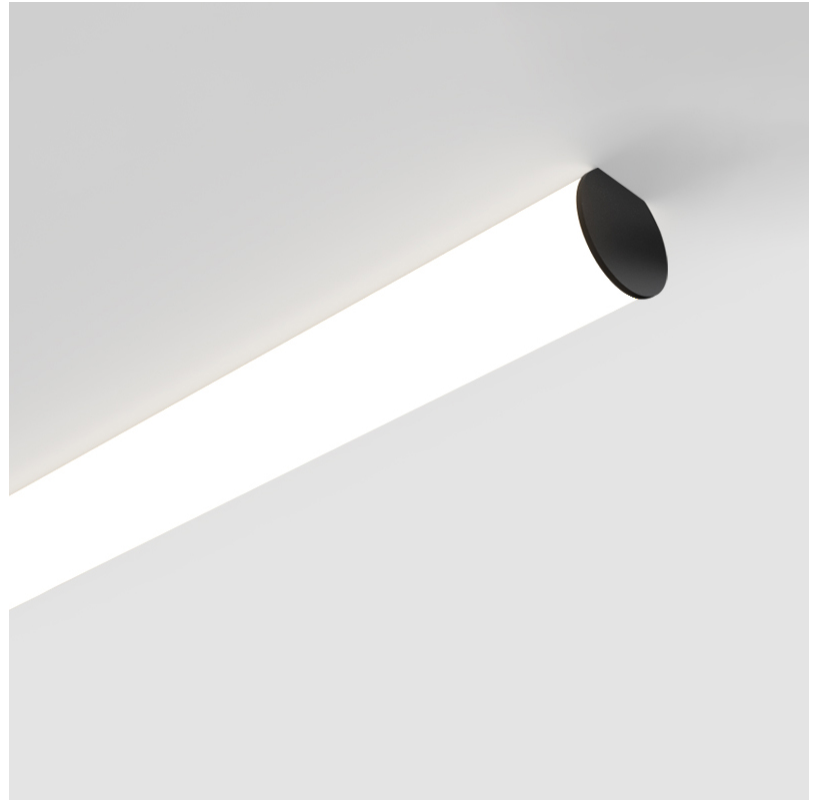

1. To build a product code in our configurator select the specify button on the base model # product page
2. To build a manual product code on this datasheet choose from the options listed below in blue font and add the suffix to the base model #

GENERAL

Series: Bunga
Brand: Prolicht
Division: Architectural
Mounting Type: Surface
Mounting Location: Ceiling
Subcategory: Profile

PHYSICAL

Shape: Cylinder
Diameter (mm): 115
Diameter (in): 4 1/2
Length (mm): 1180
Length (in): 46 7/16
Height (mm): 108
Height (in): 4 1/4
Light Distribution: Omnidirectional
Weight (kg): 3.685
Weight (lbs): 8.124
Diffuser: PMMA - Opal
Fixture Finish: [SSR / BKV / CWI / CRY / HAB / UFT / ITA / RUA / FTG / MYG / LOD / PUS / FRO / FUP / KIA / POP / BLS / SPG / MEY / GOH / GUM / CHC / COM / ABZ / JAG / OBR / MOS / ROR](#)
Fixture Material: Aluminum

ELECTRICAL

Lamp Type: LED (Zhaga Standard)
Input Wattage (W): 20
Total Output Wattage (W): 16 / 12.8 (3500K)
Dimming: [Non-Dimming / Phase Dimming (120Vac only) / 0-10V Dimming](#)
Driver Included: Yes
Driver Location: Integrated
Driver Type: Constant Current - 120 / 277Vac
Driver Class: Class 2
Input Voltage (V): 120 - 277
Constant Current (MA): 350 / 400 (3500K)

LED

Color Temperature (°K): [3000 / 3500 / 4000](#)
Max. Delivered Lumen (lm): 2210 / 2293 / 2340
CRI: >80 CRI
Lamp Life (hrs): 50000

OPTICAL

RATINGS AND CERTIFICATIONS

Certified By: Certified for North American Standards
IP rating: IP20