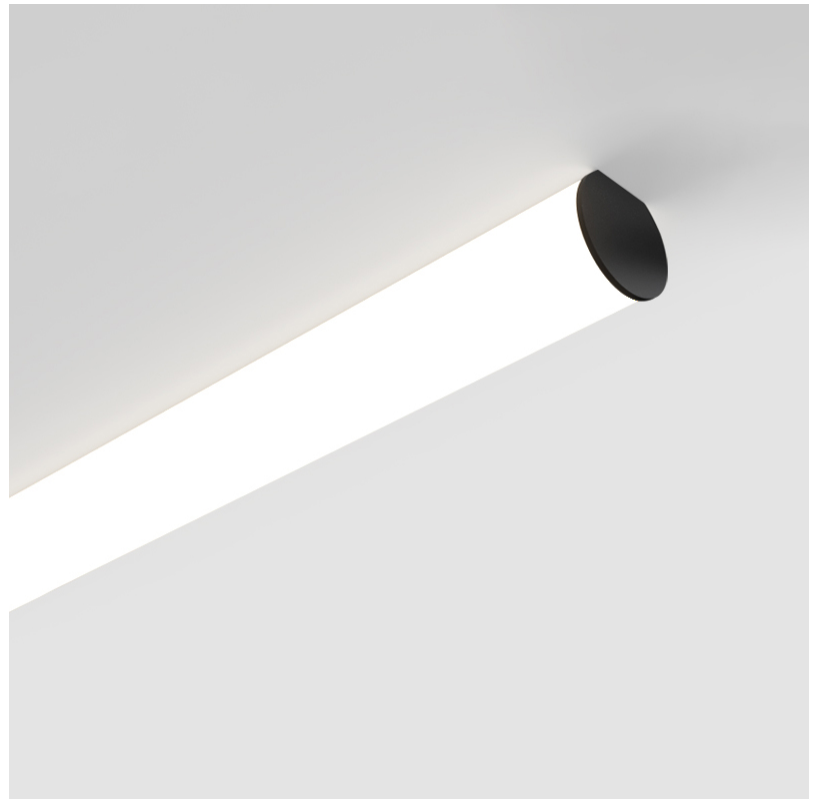

1. To build a product code in our configurator select the specify button on the base model # product page
2. To build a manual product code on this datasheet choose from the options listed below in blue font and add the suffix to the base model #

GENERAL

Series: Bunga
Brand: Prolicht
Division: Architectural
Mounting Type: Surface
Mounting Location: Ceiling
Subcategory: Profile

PHYSICAL

Shape: Cylinder
Diameter (mm): 115
Diameter (in): 4 1/2
Length (mm): 1740
Length (in): 68 1/2
Height (mm): 108
Height (in): 4 1/4
Light Distribution: Omnidirectional
Weight (kg): 5.138
Weight (lbs): 11.327
Diffuser: PMMA - Opal
Fixture Finish: SSR / BKV / CWI / CRY / HAB / UFT / ITA / RUA / FTG / MYG / LOD / PUS / FRO / FUP / KIA / POP / BLS / SPG / MEY / GOH / GUM / CHC / COM / ABZ / JAG / OBR / MOS / ROR
Fixture Material: Aluminum

ELECTRICAL

Lamp Type: LED (Zhaga Standard)
Input Wattage (W): 30
Total Output Wattage (W): 24 / 19.2 (3500K)
Dimming: Non-Dimming / Phase Dimming (120Vac only) / 0-10V Dimming
Driver Included: Yes
Driver Location: Integrated
Driver Type: Constant Current - 120 / 277Vac
Driver Class: Class 2
Input Voltage (V): 120 - 277
Constant Current (MA): 350 / 600 (3500K)

LED

Color Temperature (°K): 3000 / 3500 / 4000
Max. Delivered Lumen (lm): 3320 / 3440 / 3510
CRI: >80 CRI
Lamp Life (hrs): 50000

OPTICAL

RATINGS AND CERTIFICATIONS

Certified By: Certified for North American Standards
IP rating: IP20