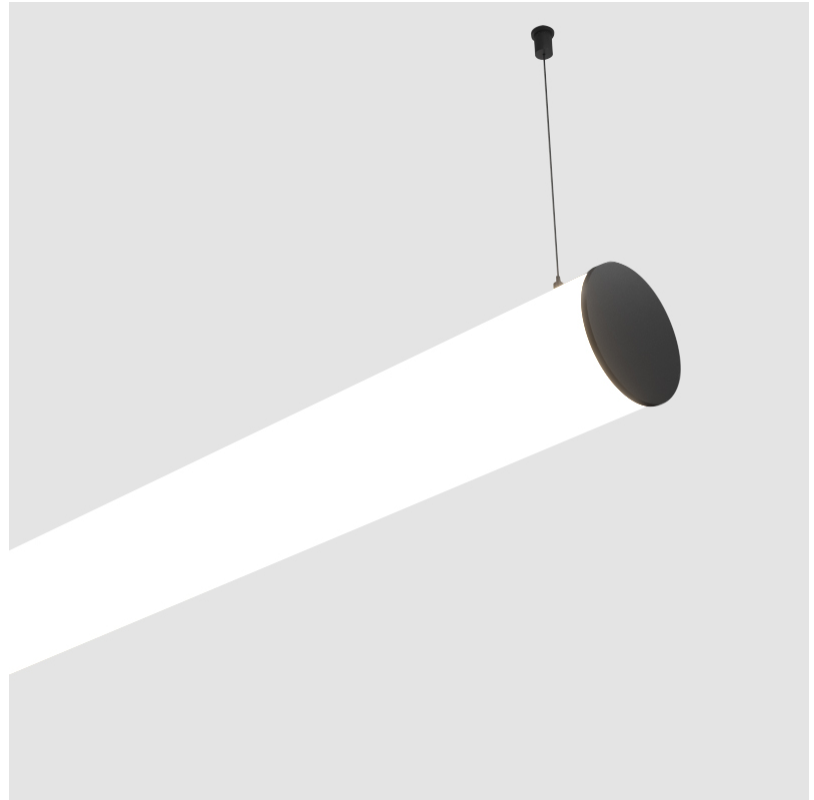

GENERAL

Series: Bunga
Brand: Prolicht
Division: Architectural
Mounting Type: Suspension
Mounting Location: Ceiling
Subcategory: Profile

PHYSICAL

Shape: Cylinder
Length (mm): 1180
Length (in): 46 ⁷/₁₆
Width (mm): 115
Width (in): 4 ¹/₂
Height (mm): 115
Height (in): 4 ¹/₂
Max. Overall Height (mm): 2115
Max. Overall Height (in): 83 ¹/₄
Light Distribution: Omnidirectional
Weight (kg): 4.038
Weight (lbs): 8.88
Diffuser: PMMA - Opal
Fixture Finish: [SSR / BKV / CWI / CRY / HAB / UFT / ITA / RUA / FTG / MYG / LOD / PUS / FRO / FUP / KIA / POP / BLS / SPG / MEY / GOH / GUM / CHC / COM / ABZ / JAG / OBR / MOS / ROR](#)
Fixture Material: Aluminum
Cable Details: [2000mm or 6000mm Transparent Cable](#)
Upon Request: Cable colour - White / Black / Orange / Red

ELECTRICAL

Lamp Type: LED (Zhaga Standard)
Input Wattage (W): 20
Total Output Wattage (W): 16 / 12.8 (3500K)
Dimming: [Non-Dimming / Phase Dimming (120Vac only) / 0-10V Dimming](#)
Driver Included: Yes
Driver Location: Integrated
Driver Type: Constant Current - 120 / 277Vac
Driver Class: Class 2
Input Voltage (V): 120 - 277
Constant Current (MA): 350 / 400 (3500K)

LED

Color Temperature (°K): [3000 / 3500 / 4000](#)
Max. Delivered Lumen (lm): 2210 / 2293 / 2340
CRI: >80 CRI
Lamp Life (hrs): 50000

OPTICAL

RATINGS AND CERTIFICATIONS

Certified By: Certified for North American Standards
IP rating: IP20