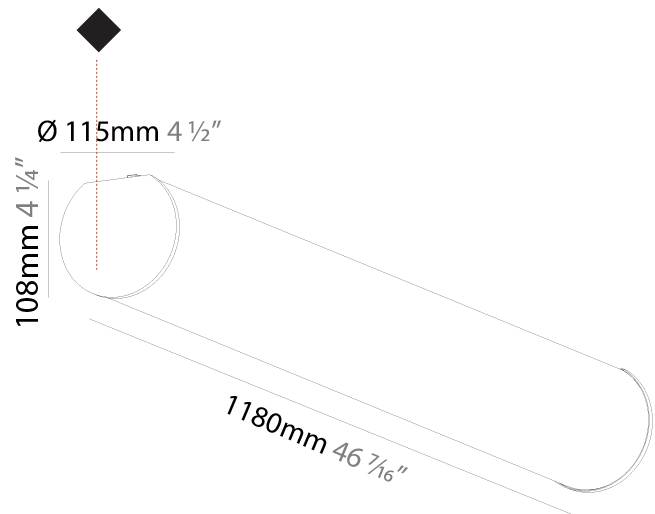

1. To build a product code in our configurator select the specify button on the base model # product page
2. To build a manual product code on this datasheet choose from the options listed below in blue font and add the suffix to the base model #

GENERAL

Series: Bunga
Brand: Prolicht
Division: Architectural
Mounting Type: Surface
Mounting Location: Ceiling
Subcategory: Profile

PHYSICAL

Shape: Cylinder
Diameter (mm): 115
Diameter (in): 4 1/2
Length (mm): 1180
Length (in): 46 7/16
Height (mm): 108
Height (in): 4 1/4
Light Distribution: Omnidirectional
Weight (kg): 3.685
Weight (lbs): 8.124
Diffuser: PMMA - Opal
Fixture Finish: [SSR / BKV / CWI / CRY / HAB / UFT / ITA / RUA / FTG / MYG / LOD / PUS / FRO / FUP / KIA / POP / BLS / SPG / MEY / GOH / GUM / CHC / COM / ABZ / JAG / OBR / MOS / ROR](#)
Fixture Material: Aluminum

ELECTRICAL

Lamp Type: LED (Zhaga Standard)
Input Wattage (W): 20
Total Output Wattage (W): 16 / 12.8 (3500K)
Dimming: [Non-Dimming / Phase Dimming (120Vac only) / 0-10V Dimming](#)
Driver Included: Yes
Driver Location: Integrated
Driver Type: Constant Current - 120 / 277Vac
Driver Class: Class 2
Input Voltage (V): 120 - 277
Constant Current (MA): 350 / 400 (3500K)

LED

Color Temperature (°K): [3000 / 3500 / 4000](#)
Max. Delivered Lumen (lm): 2210 / 2293 / 2340
CRI: >80 CRI
Lamp Life (hrs): 50000

OPTICAL

RATINGS AND CERTIFICATIONS

Certified By: Certified for North American Standards
IP rating: IP20