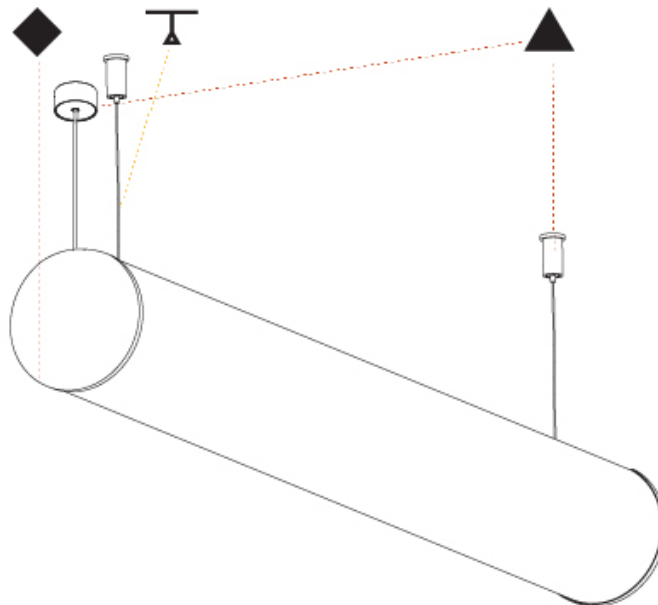

BUNGA SUSPENSION

A30696-

PROJECT

TYPE

SPECIFIER

QUANTITY

DATE

A