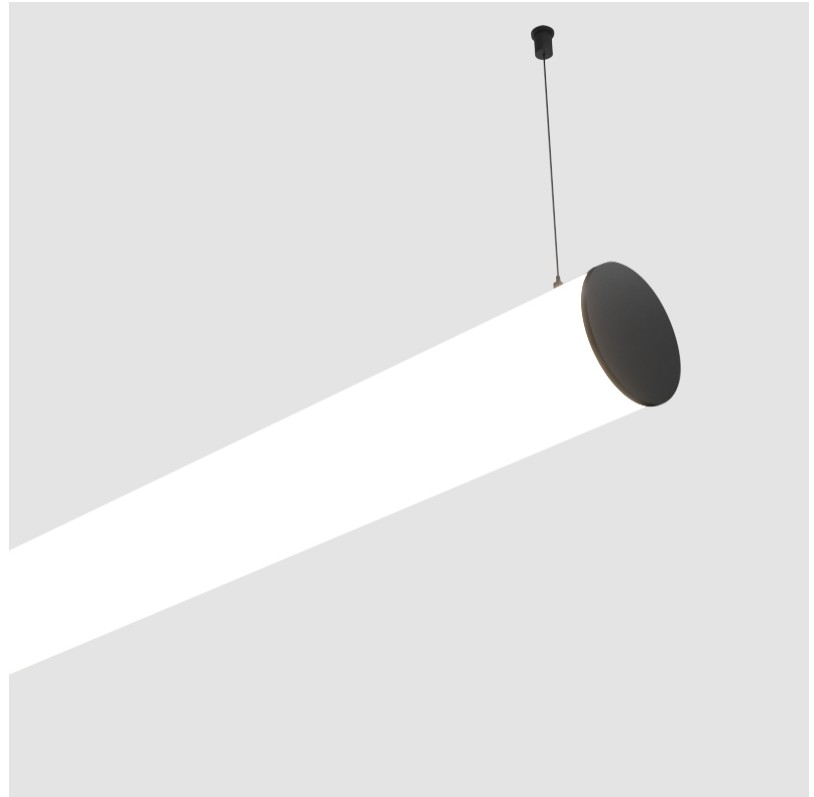

GENERAL

Series: Bunga
Brand: Prolicht
Division: Architectural
Mounting Type: Suspension
Mounting Location: Ceiling
Subcategory: Profile

PHYSICAL

Shape: Cylinder
Length (mm): 1740
Length (in): 68 ½
Width (mm): 115
Width (in): 4 ½
Height (mm): 115
Height (in): 4 ½
Light Distribution: Omnidirectional
Weight (kg): 5.492
Weight (lbs): 12.107
Diffuser: PMMA - Opal
Fixture Finish: [SSR / BKV / CWI / CRY / HAB / UFT / ITA / RUA / FTG / MYG / LOD / PUS / FRO / FUP / KIA / POP / BLS / SPG / MEY / GOH / GUM / CHC / COM / ABZ / JAG / OBR / MOS / ROR](#)
Fixture Material: Aluminum
Cable Details: 2000mm or 6000mm Transparent Cable

ELECTRICAL

Lamp Type: LED (Zhaga Standard)
Input Wattage (W): 30
Total Output Wattage (W): 24 / 19.2 (3500K)
Dimming: [Non-Dimming / Phase Dimming (120Vac only) / 0-10V Dimming](#)
Driver Included: Yes
Driver Location: Integrated
Driver Type: Constant Current - 120 / 277Vac
Driver Class: Class 2
Input Voltage (V): 120 - 277
Constant Current (MA): 350 / 600 (3500K)

LED

Color Temperature (°K): [3000 / 3500 / 4000](#)
Max. Delivered Lumen (lm): 3320 / 3440 / 3510
CRI: >80 CRI
Lamp Life (hrs): 50000

OPTICAL

RATINGS AND CERTIFICATIONS

Certified By: Certified for North American Standards
IP rating: IP20

PROJECT
TYPE
SPECIFIER
QUANTITY
DATE