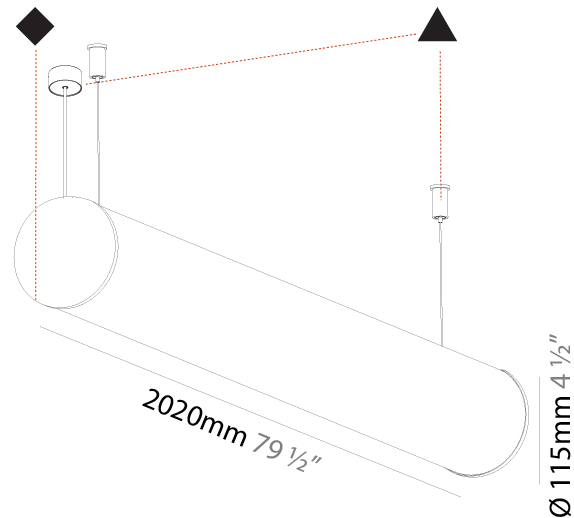

GENERAL

Series: Bunga
Brand: Prolicht
Division: Architectural
Mounting Type: Suspension
Mounting Location: Ceiling
Subcategory: Profile

PHYSICAL

Shape: Cylinder
Length (mm): 2020
Length (in): 79 1/2
Width (mm): 115
Width (in): 4 1/2
Height (mm): 115
Height (in): 4 1/2
Light Distribution: Omnidirectional
Weight (kg): 6.22
Weight (lbs): 13.71
Diffuser: PMMA - Opal
Fixture Finish: [SSR / BKV / CWI / CRY / HAB / UFT / ITA / RUA / FTG / MYG / LOD / PUS / FRO / FUP / KIA / POP / BLS / SPG / MEY / GOH / GUM / CHC / COM / ABZ / JAG / OBR / MOS / ROR](#)
Fixture Material: Aluminum
Cable Details: [2000mm or 6000mm Transparent Cable](#)
Upon Request: Cable colour - White / Black / Orange / Red

ELECTRICAL

Lamp Type: LED (Zhaga Standard)
Input Wattage (W): 35
Total Output Wattage (W): 28 / 22.8 (3500K)
Dimming: [Non-Dimming / Phase Dimming (120Vac only) / 0-10V Dimming](#)
Driver Included: Yes
Driver Location: Integrated
Driver Type: Constant Current - 120 / 277Vac
Driver Class: Class 2
Input Voltage (V): 120 - 277
Constant Current (MA): 350 / 700 (3500K)

LED

Color Temperature (°K): [3000 / 3500 / 4000](#)
Max. Delivered Lumen (lm): 3870 / 4008 / 4090
CRI: >80 CRI
Lamp Life (hrs): 50000

OPTICAL

RATINGS AND CERTIFICATIONS

Certified By: Certified for North American Standards
IP rating: IP20

PROJECT
TYPE
SPECIFIER
QUANTITY
DATE