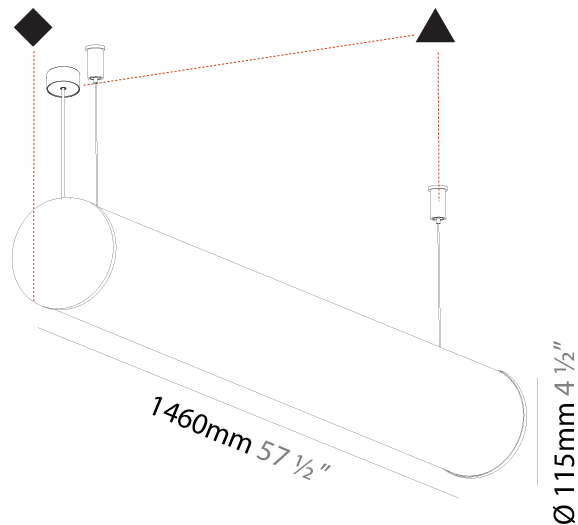

GENERAL

Series: Bunga
Brand: Prolicht
Division: Architectural
Mounting Type: Suspension
Mounting Location: Ceiling
Subcategory: Profile

PHYSICAL

Shape: Cylinder
Length (mm): 1460
Length (in): 57 ½
Width (mm): 115
Width (in): 4 ½
Height (mm): 115
Height (in): 4 ½
Max. Overall Height (mm): 2115
Max. Overall Height (in): 83 ¼
Light Distribution: Omnidirectional
Weight (kg): 4.767
Weight (lbs): 10.509
Diffuser: PMMA - Opal
Fixture Finish: [SSR / BKV / CWI / CRY / HAB / UFT / ITA / RUA / FTG / MYG / LOD / PUS / FRO / FUP / KIA / POP / BLS / SPG / MEY / GOH / GUM / CHC / COM / ABZ / JAG / OBR / MOS / ROR](#)
Fixture Material: Aluminum
Cable Details: [2000mm or 6000mm Transparent Cable](#)
Upon Request: Cable colour - White / Black / Orange / Red

ELECTRICAL

Lamp Type: LED (Zhaga Standard)
Input Wattage (W): 25
Total Output Wattage (W): 20 / 16 (3500K)
Dimming: [Non-Dimming / Phase Dimming (120Vac only) / 0-10V Dimming](#)
Driver Included: Yes
Driver Location: Integrated
Driver Type: Constant Current - 120 / 277Vac
Driver Class: Class 2
Input Voltage (V): 120 - 277
Constant Current (MA): 350 / 500 (3500K)

LED

Color Temperature (*K): [3000 / 3500 / 4000](#)
Max. Delivered Lumen (lm): 2770 / 2862 / 2920
CRI: >80 CRI
Lamp Life (hrs): 50000

OPTICAL

RATINGS AND CERTIFICATIONS

Certified By: Certified for North American Standards
IP rating: IP20