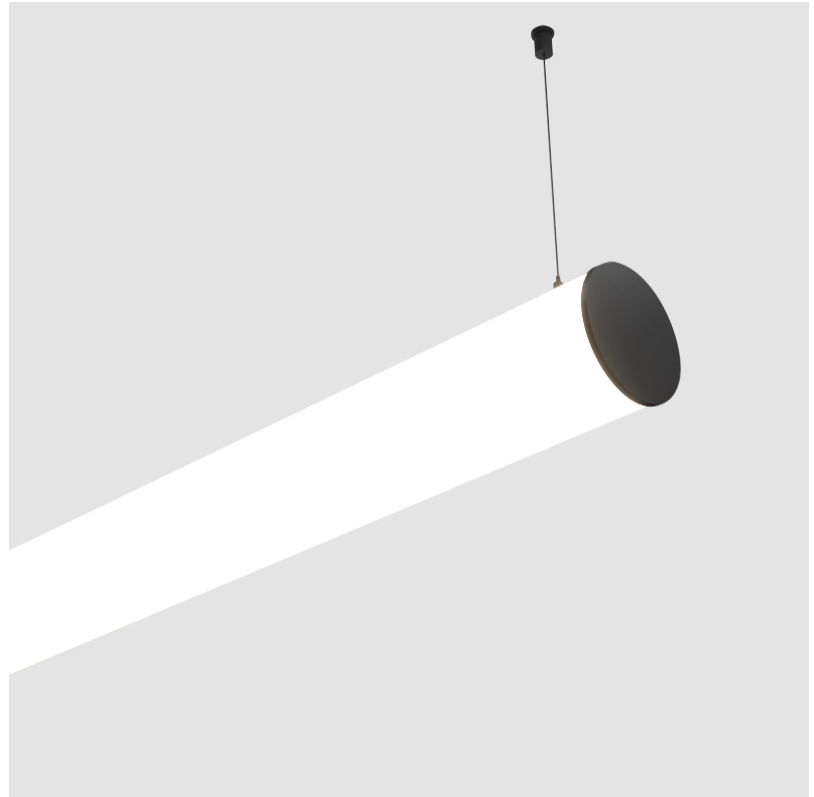

GENERAL

Series: Bunga
Brand: Prolicht
Division: Architectural
Mounting Type: Suspension
Mounting Location: Ceiling
Subcategory: Profile

PHYSICAL

Shape: Cylinder
Length (mm): 1460
Length (in): 57 ½
Width (mm): 115
Width (in): 4 ½
Height (mm): 115
Height (in): 4 ½
Max. Overall Height (mm): 2115
Max. Overall Height (in): 83 ¼
Light Distribution: Omnidirectional
Weight (kg): 4.767
Weight (lbs): 10.509
Diffuser: PMMA - Opal
Fixture Finish: [SSR / BKV / CWI / CRY / HAB / UFT / ITA / RUA / FTG / MYG / LOD / PUS / FRO / FUP / KIA / POP / BLS / SPG / MEY / GOH / GUM / CHC / COM / ABZ / JAG / OBR / MOS / ROR](#)
Fixture Material: Aluminum
Cable Details: [2000mm or 6000mm Transparent Cable](#)
Upon Request: Cable colour - White / Black / Orange / Red

ELECTRICAL

Lamp Type: LED (Zhaga Standard)
Input Wattage (W): 25
Total Output Wattage (W): 20 / 16 (3500K)
Dimming: [Non-Dimming / Phase Dimming (120Vac only) / 0-10V Dimming](#)
Driver Included: Yes
Driver Location: Integrated
Driver Type: Constant Current - 120 / 277Vac
Driver Class: Class 2
Input Voltage (V): 120 - 277
Constant Current (MA): 350 / 500 (3500K)

LED

Color Temperature (*K): [3000 / 3500 / 4000](#)
Max. Delivered Lumen (lm): 2770 / 2862 / 2920
CRI: >80 CRI
Lamp Life (hrs): 50000

OPTICAL

RATINGS AND CERTIFICATIONS

Certified By: Certified for North American Standards
IP rating: IP20