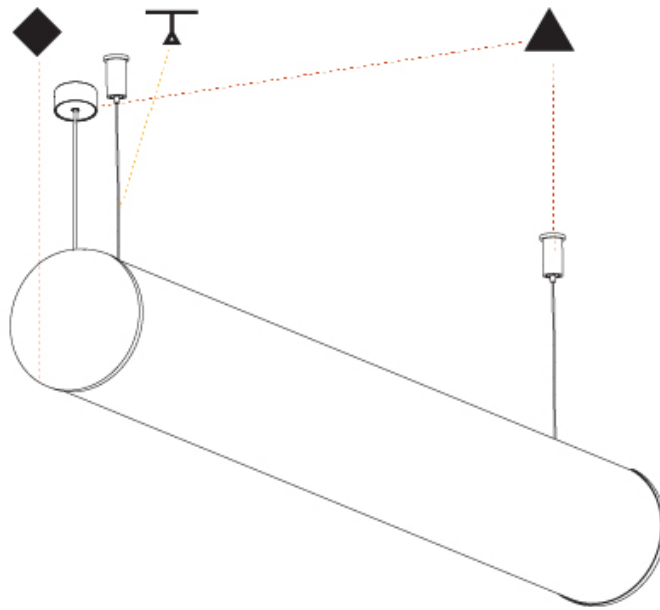

BUNGA SUSPENSION

A30697-

PROJECT

TYPE

SPECIFIER

QUANTITY

DATE

A