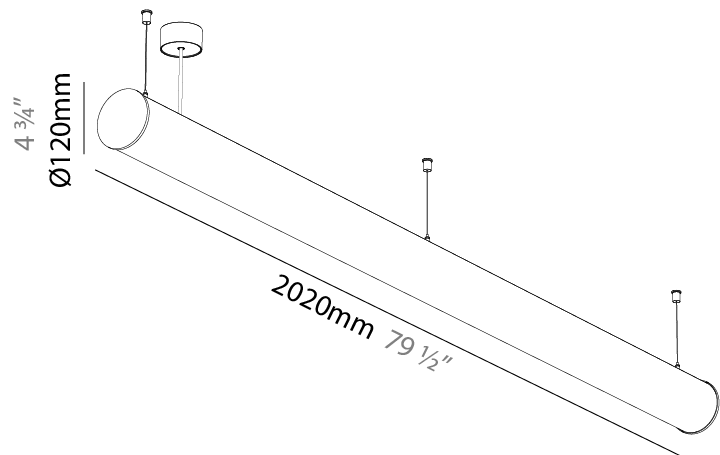

GENERAL

Series: Bunga
Partner: Prolicht
Division: Architectural
Installation: Suspension
Product Type: Linear Profiles
Mounting Location: Ceiling

PHYSICAL

Shape: Cylinder
Length (mm): 2020
Length (in): 79 1/2
Width (mm): 115
Width (in): 4 1/2
Height (mm): 115
Height (in): 4 1/2
Weight (kg): 6.22
Weight (lbs): 13.71
Diffuser: PMMA - Opal
Fixture Finish: SSR / BKV / CWI / CRY / HAB / UFT / ITA / RUA / FTG / MYG / LOD / PUS / FRO / FUP / KIA / POP / BLS / SPG / MEY / GOH / CHC / COM / ABZ / JAG / OBR / MOS / ROR
Fixture Material: PMMA / Aluminum
Cable Details: 2000mm or 6000mm Transparent Cable
Upon Request: Cable colour - White / Black / Orange / Red

ELECTRICAL

Lamp Type: LED (Zhaga Standard)
Input Wattage (W): 35
Total Output Wattage (W): 28 / 22.8 (3500K)
Dimming: Non-Dimming / Phase Dimming (120Vac only) / 0-10V Dimming
Driver Included: Yes
Driver Location: Integrated
Driver Type: Constant Current - 120 / 277Vac
Driver Class: Class 2
Input Voltage (V): 120 - 277
Constant Current (MA): 350 / 700 (3500K)

LED

Color Temperature (°K): 3000 / 3500 / 4000
Max. Delivered Lumen (lm): 3870 / 4008 / 4090
CRI: >80 CRI
Lamp Life (hrs): 50000

OPTICAL

RATINGS AND CERTIFICATIONS

Certified By: Certified for North American Standards
IP rating: IP20

PROJECT
TYPE
SPECIFIER
QUANTITY
DATE