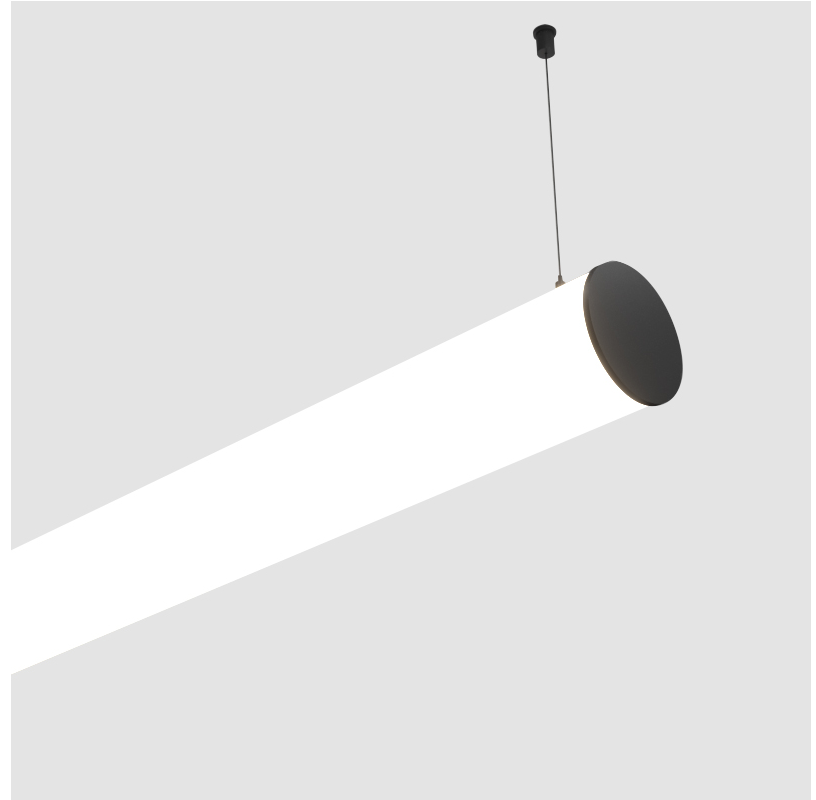

BUNGA SUSPENSION

A3BU-SUS-SYS

base number

1. To build a product code in our configurator select the specify button on the base model # product page
2. To build a manual product code on this datasheet choose from the options listed below in blue font and add the suffix to the base model #

GENERAL

Series: Bunga
Partner: Prolicht
Division: Architectural
Installation: Suspension
Product Type: Linear Profiles
Mounting Location: Ceiling

PHYSICAL

Length (mm): Custom length
Length (in): Custom length
Fixture Finish: SSR / BKV / CWI / CRY / HAB / UFT / ITA / RUA / FTG / MYG / LOD / PUS / FRO / FUP / KIA / POP / BLS / SPG / MEY / GOH / CHC / COM / ABZ / JAG / OBR / MOS / ROR
Fixture Material: Aluminum
Upon Request: Printed Letters & Signs

ELECTRICAL

Lamp Type: LED (Zhaga Standard)
Dimming: 0-10V Dimming / Phase Dimming (120Vac Only)
Driver Included: Yes
Driver Location: Integrated
Driver Type: Constant Current - 120 / 277Vac
Driver Class: Class 2
Input Voltage (V): 120 - 277
Constant Current (MA): 350 / 100-125 / 350

LED

Lamp Life (hrs): 50000
Upon Request: Color Temperature RGB-W Tunable CRI (no minimum qty) price increase + longer lead time

OPTICAL

RATINGS AND CERTIFICATIONS

Certified By: Certified for North American Standards
IP rating: IP20