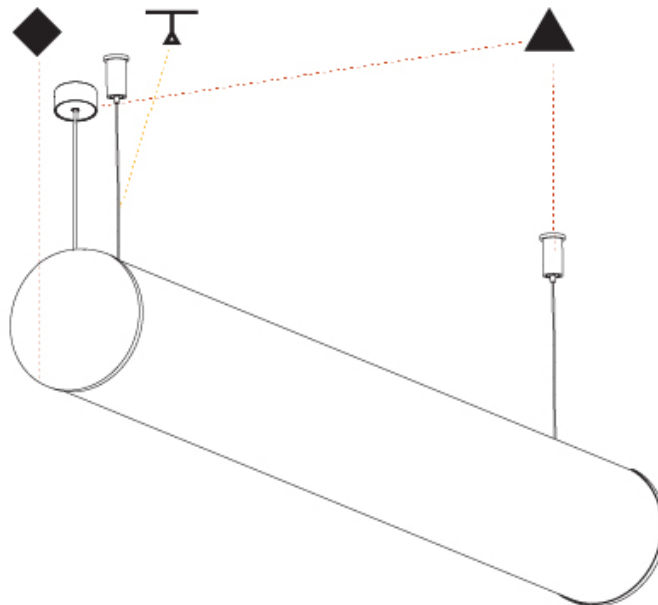

BUNGA SUSPENSION

A30695-

PROJECT _____

TYPE _____

SPECIFIER _____

QUANTITY _____

DATE _____

A