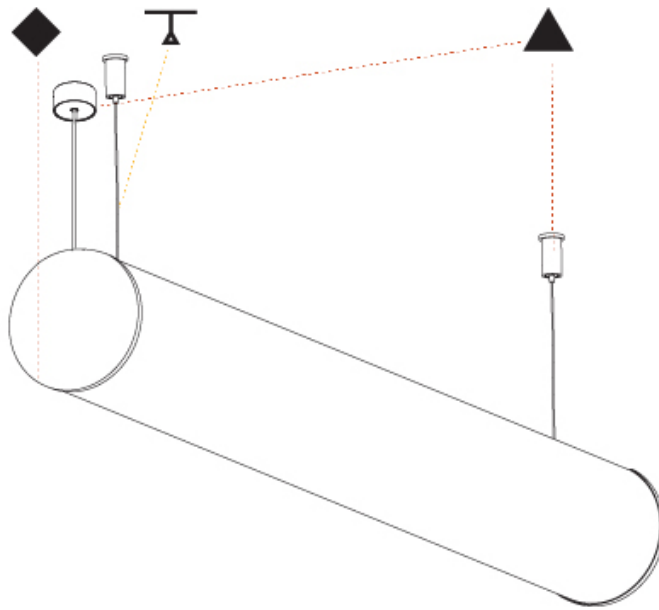

A30696-

PROJECT	_____
TYPE	_____
SPECIFIER	_____
QUANTITY	_____
DATE	_____

A