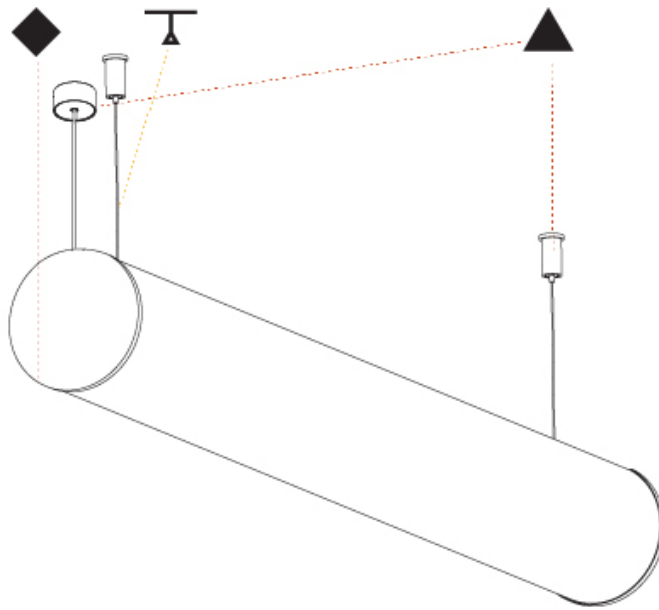

BUNGA SUSPENSION

A30698-

PROJECT _____

TYPE _____

SPECIFIER _____

QUANTITY _____

DATE _____

A