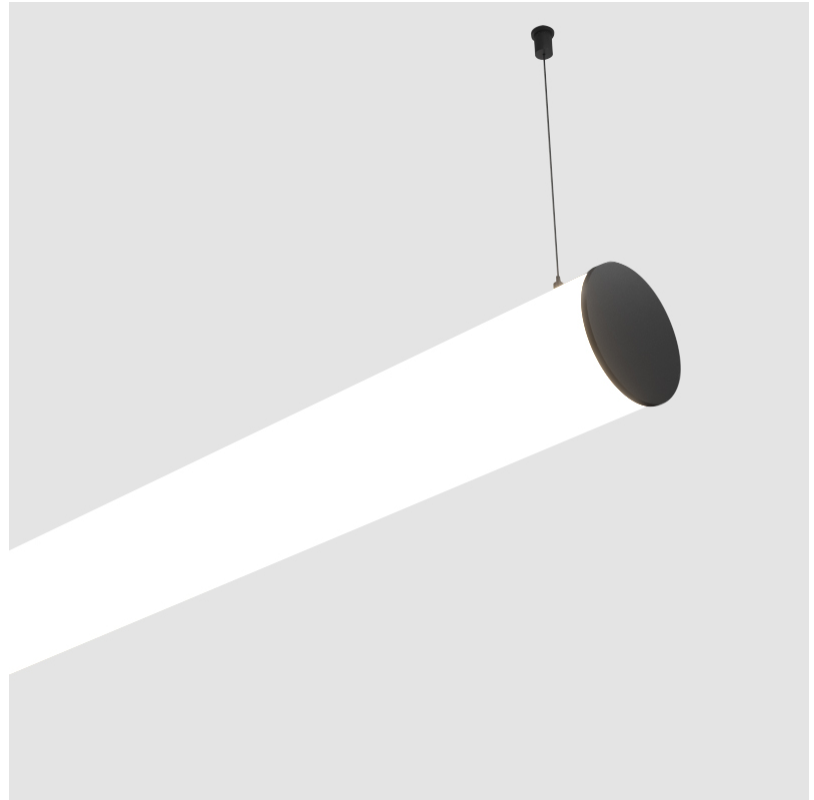

GENERAL

Series: Bunga
Brand: Prolicht
Division: Architectural
Mounting Type: Suspension
Mounting Location: Ceiling
Subcategory: Profile

PHYSICAL

Shape: Cylinder
Length (mm): 2020
Length (in): 79 1/2
Width (mm): 115
Width (in): 4 1/2
Height (mm): 115
Height (in): 4 1/2
Light Distribution: Omnidirectional
Weight (kg): 6.22
Weight (lbs): 13.71
Diffuser: PMMA - Opal
Fixture Finish: SSR / BKV / CWI / CRY / HAB / LAG / UFT / ITA / RUA / RUR / MIC / FTG / MYG / TWT / LOD / PUS / FRO / FUP / KIA / POP / BLS / SPG / MEY / GOH / GUM / CHC / COM / ABZ / JAG / OBR / MOS / ROR
Fixture Material: Aluminum
Cable Details: 2000mm or 6000mm Transparent Cable
Upon Request: Cable colour - White / Black / Orange / Red

ELECTRICAL

Lamp Type: LED (Zhaga Standard)
Input Wattage (W): 35
Total Output Wattage (W): 28 / 22.8 (3500K)
Dimming: Non-Dimming / Phase Dimming (120Vac only) / 0-10V Dimming
Driver Included: Yes
Driver Location: Integrated
Driver Type: Constant Current - 120 / 277Vac
Driver Class: Class 2
Input Voltage (V): 120 - 277
Constant Current (MA): 350 / 700 (3500K)

LED

Color Temperature (°K): 3000 / 3500 / 4000
Max. Delivered Lumen (lm): 3870 / 4008 / 4090
CRI: >80 CRI
Lamp Life (hrs): 50000

OPTICAL

RATINGS AND CERTIFICATIONS

Certified By: Certified for North American Standards
IP rating: IP20