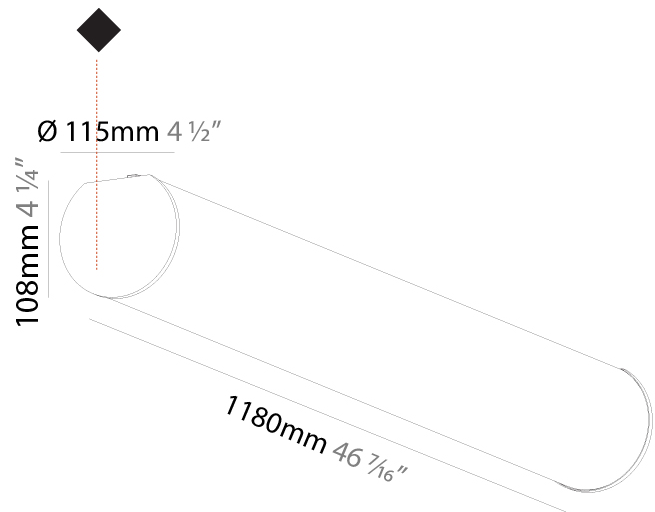

1. To build a product code in our configurator select the specify button on the base model # product page
2. To build a manual product code on this datasheet choose from the options listed below in blue font and add the suffix to the base model #

GENERAL

Series: Bunga
Brand: Prolicht
Division: Architectural
Mounting Type: Surface
Mounting Location: Ceiling
Subcategory: Profile

PHYSICAL

Shape: Cylinder
Diameter (mm): 115
Diameter (in): 4 1/2"
Length (mm): 1180
Length (in): 46 7/16"
Height (mm): 108
Height (in): 4 1/4"
Light Distribution: Omnidirectional
Weight (kg): 3.685
Weight (lbs): 8.124
Diffuser: PMMA - Opal
Fixture Finish: SSR / BKV / CWI / CRY / HAB / LAG / UFT / ITA / RUA / RUR / MIC / FTG / MYG / TWT / LOD / PUS / FRO / FUP / KIA / POP / BLS / SPG / MEY / GOH / GUM / CHC / COM / ABZ / JAG / OBR / MOS / ROR
Fixture Material: Aluminum

ELECTRICAL

Lamp Type: LED (Zhaga Standard)
Input Wattage (W): 20
Total Output Wattage (W): 16 / 12.8 (3500K)
Dimming: Non-Dimming / Phase Dimming (120Vac only) / 0-10V Dimming
Driver Included: Yes
Driver Location: Integrated
Driver Type: Constant Current - 120 / 277Vac
Driver Class: Class 2
Input Voltage (V): 120 - 277
Constant Current (MA): 350 / 400 (3500K)

LED

Color Temperature (°K): 3000 / 3500 / 4000
Max. Delivered Lumen (lm): 2210 / 2293 / 2340
CRI: >80 CRI
Lamp Life (hrs): 50000

OPTICAL

RATINGS AND CERTIFICATIONS

Certified By: Certified for North American Standards
IP rating: IP20