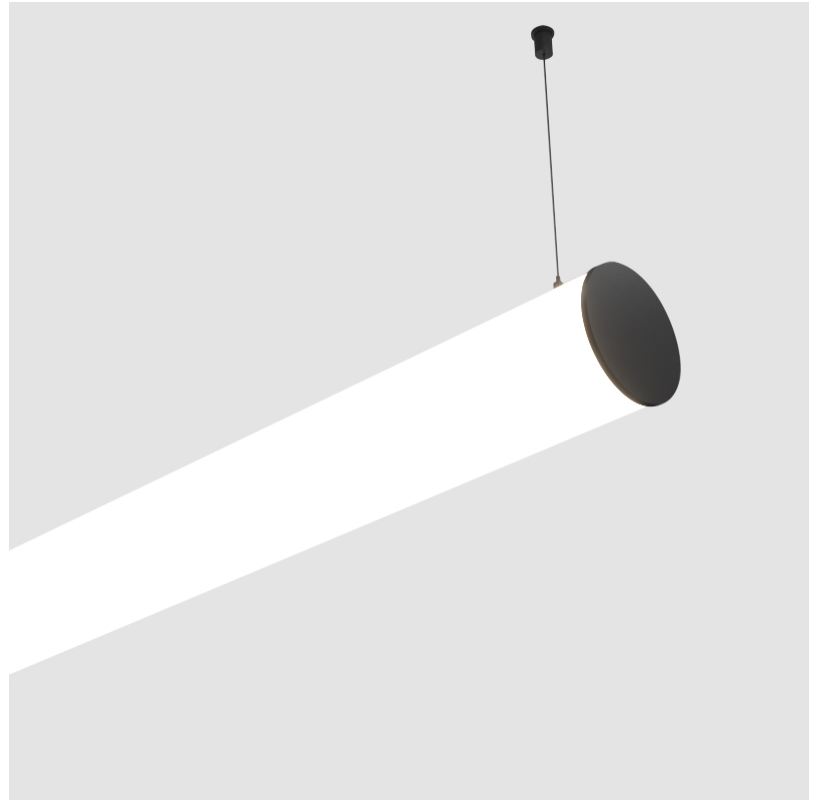

GENERAL

Series: Bunga
Brand: Prolicht
Division: Architectural
Mounting Type: Suspension
Mounting Location: Ceiling
Subcategory: Profile

PHYSICAL

Shape: Cylinder
Length (mm): 1460
Length (in): 57 1/2
Width (mm): 115
Width (in): 4 1/2
Height (mm): 115
Height (in): 4 1/2
Max. Overall Height (mm): 2115
Max. Overall Height (in): 83 1/4
Light Distribution: Omnidirectional
Weight (kg): 4.767
Weight (lbs): 10.509
Diffuser: PMMA - Opal
Fixture Finish: SSR / BKV / CWI / CRY / HAB / UFT / ITA / RUA / FTG / MYG / LOD / PUS / FRO / FUP / KIA / POP / BLS / SPG / MEY / GOH / GUM / CHC / COM / ABZ / JAG / OBR / MOS / ROR
Fixture Material: Aluminum
Cable Details: 2000mm or 6000mm Transparent Cable
Upon Request: Cable colour - White / Black / Orange / Red

ELECTRICAL

Lamp Type: LED (Zhaga Standard)
Input Wattage (W): 25
Total Output Wattage (W): 20 / 16 (3500K)
Dimming: Non-Dimming / Phase Dimming (120Vac only) / 0-10V Dimming
Driver Included: Yes
Driver Location: Integrated
Driver Type: Constant Current - 120 / 277Vac
Driver Class: Class 2
Input Voltage (V): 120 - 277
Constant Current (MA): 350 / 500 (3500K)

LED

Color Temperature (*K): 3000 / 3500 / 4000
Max. Delivered Lumen (lm): 2770 / 2862 / 2920
CRI: >80 CRI
Lamp Life (hrs): 50000

OPTICAL

RATINGS AND CERTIFICATIONS

Certified By: Certified for North American Standards
IP rating: IP20