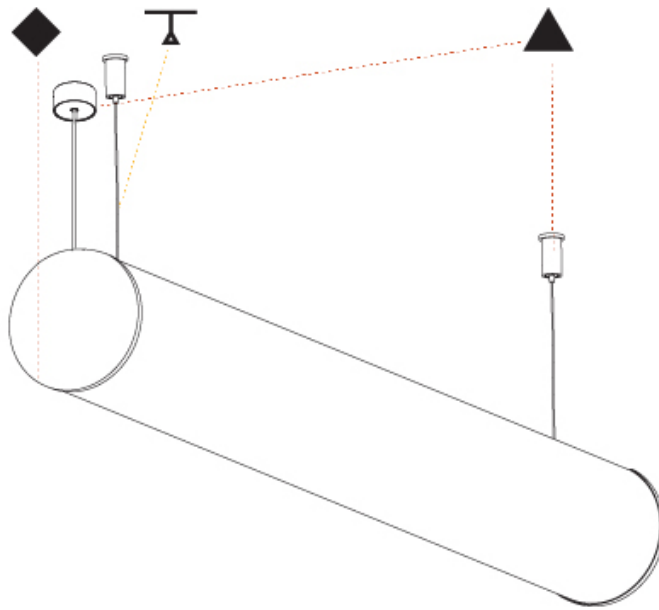

BUNGA SUSPENSION

A30696-

PROJECT	_____
TYPE	_____
SPECIFIER	_____
QUANTITY	_____
DATE	_____

A