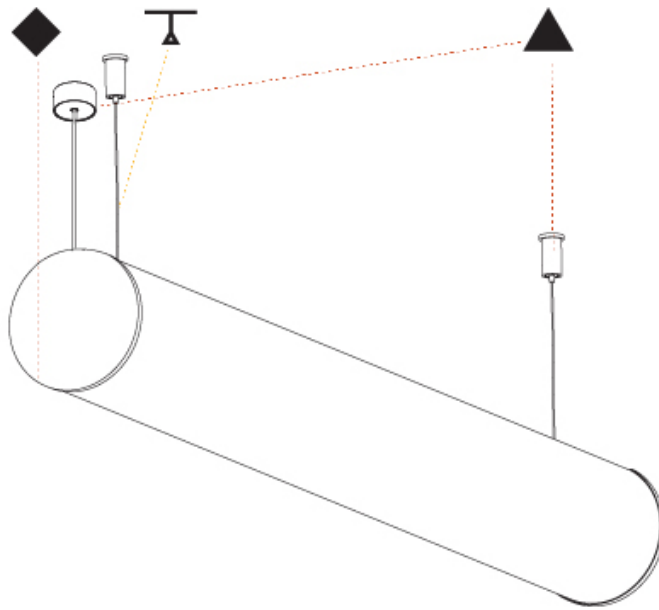

BUNGA SUSPENSION

A30699-

PROJECT

TYPE

SPECIFIER

QUANTITY

DATE

A