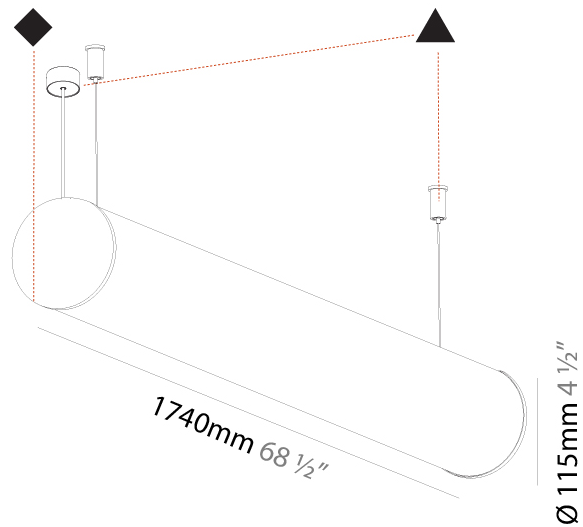

GENERAL

Series: Bunga
Brand: Prolicht
Division: Architectural
Mounting Type: Suspension
Mounting Location: Ceiling
Subcategory: Profile

PHYSICAL

Shape: Cylinder
Length (mm): 1740
Length (in): 68 1/2
Width (mm): 115
Width (in): 4 1/2
Height (mm): 115
Height (in): 4 1/2
Light Distribution: Omnidirectional
Weight (kg): 5.492
Weight (lbs): 12.107
Diffuser: PMMA - Opal
Fixture Finish: SSR / BKV / CWI / CRY / HAB / UFT / ITA / RUA / FTG / MYG / LOD / PUS / FRO / FUP / KIA / POP / BLS / SPG / MEY / GOH / GUM / CHC / COM / ABZ / JAG / OBR / MOS / ROR
Fixture Material: Aluminum
Cable Details: 2000mm or 6000mm Transparent Cable

ELECTRICAL

Lamp Type: LED (Zhaga Standard)
Input Wattage (W): 30
Total Output Wattage (W): 24 / 19.2 (3500K)
Dimming: Non-Dimming / Phase Dimming (120Vac only) / 0-10V Dimming
Driver Included: Yes
Driver Location: Integrated
Driver Type: Constant Current - 120 / 277Vac
Driver Class: Class 2
Input Voltage (V): 120 - 277
Constant Current (MA): 350 / 600 (3500K)

LED

Color Temperature (°K): 3000 / 3500 / 4000
Max. Delivered Lumen (lm): 3320 / 3440 / 3510
CRI: >80 CRI
Lamp Life (hrs): 50000

OPTICAL

RATINGS AND CERTIFICATIONS

Certified By: Certified for North American Standards
IP rating: IP20

PROJECT
TYPE
SPECIFIER
QUANTITY
DATE