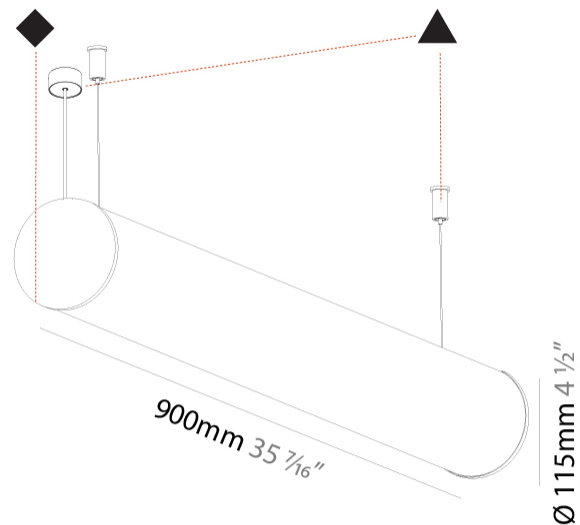

GENERAL

Series: Bunga
Brand: Prolicht
Division: Architectural
Mounting Type: Suspension
Mounting Location: Ceiling
Subcategory: Profile

PHYSICAL

Shape: Cylinder
Length (mm): 900
Length (in): 35 7/16
Width (mm): 115
Width (in): 4 1/2
Height (mm): 115
Height (in): 4 1/2
Max. Overall Height (mm): 2115
Max. Overall Height (in): 83 1/4
Light Distribution: Omnidirectional
Weight (kg): 3.308
Weight (lbs): 7.28
Diffuser: PMMA - Opal
Fixture Finish: [SSR / BKV / CWI / CRY / HAB / UFT / ITA / RUA / FTG / MYG / LOD / PUS / FRO / FUP / KIA / POP / BLS / SPG / MEY / GOH / GUM / CHC / COM / ABZ / JAG / OBR / MOS / ROR](#)
Fixture Material: Aluminum
Cable Details: [2000mm or 6000mm Transparent Cable](#)
Upon Request: Cable colour - White / Black / Orange / Red

ELECTRICAL

Lamp Type: LED (Zhaga Standard)
Input Wattage (W): 15
Total Output Wattage (W): 12 / 11.1 (3500K)
Dimming: [Non-Dimming / Phase Dimming (120Vac only) / 0-10V Dimming](#)
Driver Included: Yes
Driver Location: Integrated
Driver Type: Constant Current - 120 / 277Vac
Driver Class: Class 2
Input Voltage (V): 120 - 277
Constant Current (MA): 350 / 375 (3500K)

LED

Color Temperature (*K): [3000 / 3500 / 4000](#)
Max. Delivered Lumen (lm): 1660 / 1715 / 1750
CRI: >80 CRI
Lamp Life (hrs): 50000

OPTICAL

RATINGS AND CERTIFICATIONS

Certified By: Certified for North American Standards
IP rating: IP20