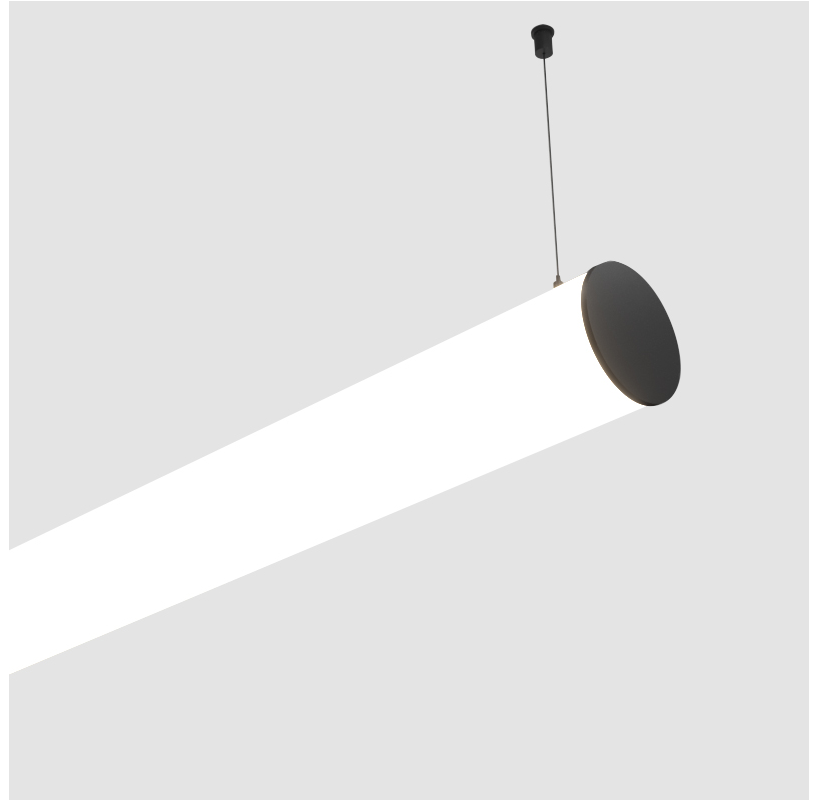

BUNGA SUSPENSION

A3BU-SUS-SYS

base number

1. To build a product code in our configurator select the specify button on the base model # product page
2. To build a manual product code on this datasheet choose from the options listed below in blue font and add the suffix to the base model #

GENERAL

Series: Bunga
Brand: Prolicht
Division: Architectural
Mounting Type: Suspension
Mounting Location: Ceiling
Subcategory: Profile

PHYSICAL

Length (mm): Custom length
Length (in): Custom length
Fixture Finish: SSR / BKV / CWI / CRY / HAB / UFT / ITA / RUA / FTG / MYG / LOD / PUS / FRO / FUP / KIA / POP / BLS / SPG / MEY / GOH / GUM / CHC / COM / ABZ / JAG / OBR / MOS / ROR
Fixture Material: Aluminum
Upon Request: Printed Letters & Signs

ELECTRICAL

Lamp Type: LED (Zhaga Standard)
Dimming: 0-10V Dimming / Phase Dimming (120Vac Only)
Driver Included: Yes
Driver Location: Integrated
Driver Type: Constant Current - 120 / 277Vac
Driver Class: Class 2
Input Voltage (V): 120 - 277
Constant Current (MA): 350 / 100-125 / 350

LED

Lamp Life (hrs): 50000
Upon Request: Color Temperature RGB-W Tunable CRI (no minimum qty) price increase + longer lead time

OPTICAL

RATINGS AND CERTIFICATIONS

Certified By: Certified for North American Standards
IP rating: IP20

PROJECT	_____
TYPE	_____
SPECIFIER	_____
QUANTITY	_____
DATE	_____