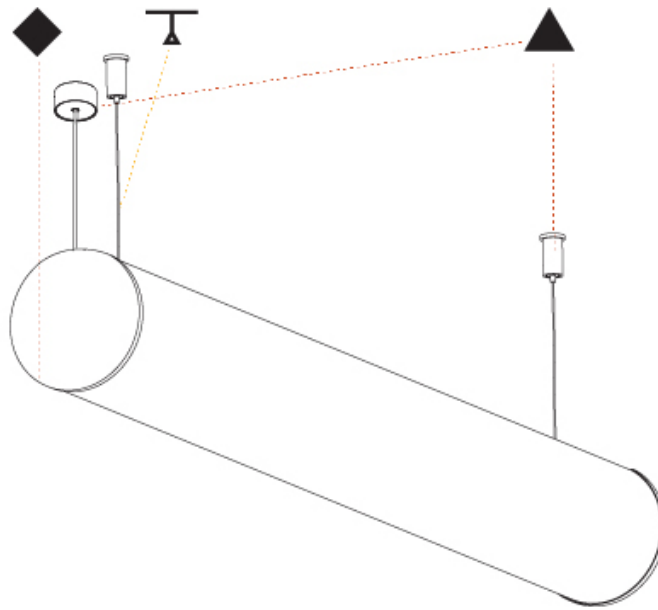

BUNGA SUSPENSION

A30697-

PROJECT

TYPE

SPECIFIER

QUANTITY

DATE

A