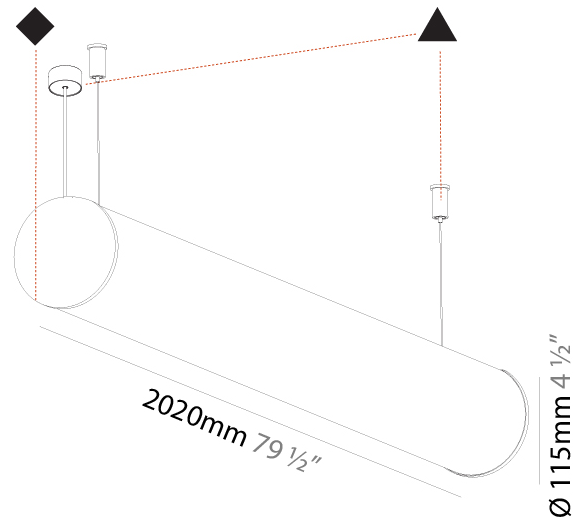

GENERAL

Series: Bunga
Brand: Prolicht
Division: Architectural
Mounting Type: Suspension
Mounting Location: Ceiling
Subcategory: Profile

PHYSICAL

Shape: Cylinder
Length (mm): 2020
Length (in): 79 1/2
Width (mm): 115
Width (in): 4 1/2
Height (mm): 115
Height (in): 4 1/2
Light Distribution: Omnidirectional
Weight (kg): 6.22
Weight (lbs): 13.71
Diffuser: PMMA - Opal
Fixture Finish: SSR / BKV / CWI / CRY / HAB / LAG / UFT / ITA / RUA / RUR / MIC / FTG / MYG / TWT / LOD / PUS / FRO / FUP / KIA / POP / BLS / SPG / MEY / GOH / GUM / CHC / COM / ABZ / JAG / OBR / MOS / ROR
Fixture Material: Aluminum
Cable Details: 2000mm or 6000mm Transparent Cable
Upon Request: Cable colour - White / Black / Orange / Red

ELECTRICAL

Lamp Type: LED (Zhaga Standard)
Input Wattage (W): 35
Total Output Wattage (W): 28 / 22.8 (3500K)
Dimming: Non-Dimming / Phase Dimming (120Vac only) / 0-10V Dimming
Driver Included: Yes
Driver Location: Integrated
Driver Type: Constant Current - 120 / 277Vac
Driver Class: Class 2
Input Voltage (V): 120 - 277
Constant Current (MA): 350 / 700 (3500K)

LED

Color Temperature (°K): 3000 / 3500 / 4000
Max. Delivered Lumen (lm): 3870 / 4008 / 4090
CRI: >80 CRI
Lamp Life (hrs): 50000

OPTICAL

RATINGS AND CERTIFICATIONS

Certified By: Certified for North American Standards
IP rating: IP20