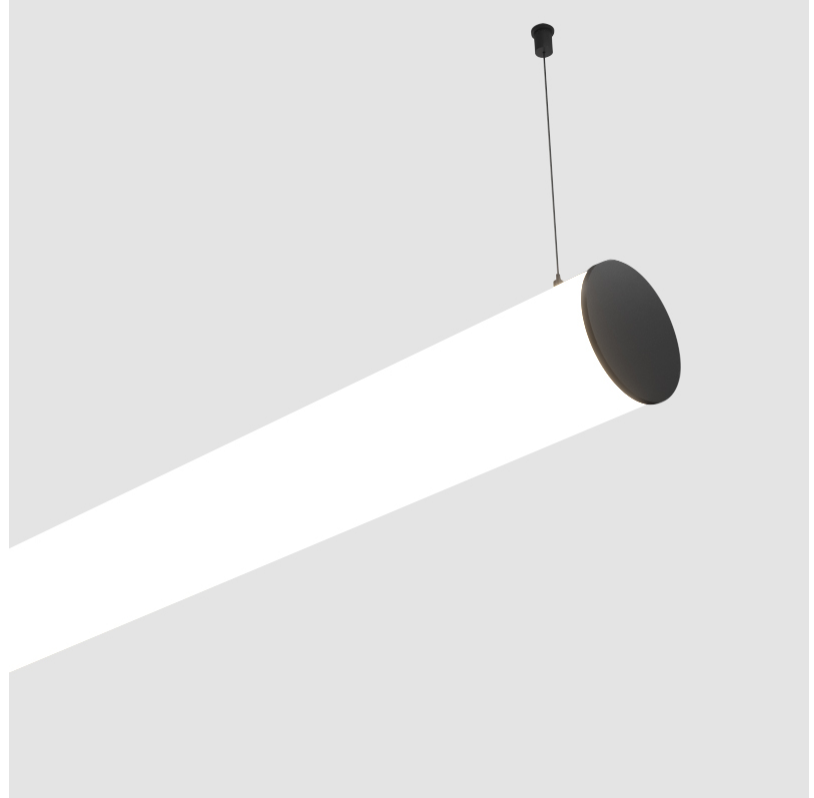

GENERAL

Series: Bunga
Brand: Prolicht
Division: Architectural
Mounting Type: Suspension
Mounting Location: Ceiling
Subcategory: Profile

PHYSICAL

Shape: Cylinder
Length (mm): 1180
Length (in): 46 7/16
Width (mm): 115
Width (in): 4 1/2
Height (mm): 115
Height (in): 4 1/2
Max. Overall Height (mm): 2115
Max. Overall Height (in): 83 1/4
Light Distribution: Omnidirectional
Weight (kg): 4.038
Weight (lbs): 8.88
Diffuser: PMMA - Opal
Fixture Finish: SSR / BKV / CWI / CRY / HAB / UFT / ITA / RUA / FTG / MYG / LOD / PUS / FRO / FUP / KIA / POP / BLS / SPG / MEY / GOH / GUM / CHC / COM / ABZ / JAG / OBR / MOS / ROR
Fixture Material: Aluminum
Cable Details: 2000mm or 6000mm Transparent Cable
Upon Request: Cable colour - White / Black / Orange / Red

ELECTRICAL

Lamp Type: LED (Zhaga Standard)
Input Wattage (W): 20
Total Output Wattage (W): 16 / 12.8 (3500K)
Dimming: Non-Dimming / Phase Dimming (120Vac only) / 0-10V Dimming
Driver Included: Yes
Driver Location: Integrated
Driver Type: Constant Current - 120 / 277Vac
Driver Class: Class 2
Input Voltage (V): 120 - 277
Constant Current (MA): 350 / 400 (3500K)

LED

Color Temperature (*K): 3000 / 3500 / 4000
Max. Delivered Lumen (lm): 2210 / 2293 / 2340
CRI: >80 CRI
Lamp Life (hrs): 50000

OPTICAL

RATINGS AND CERTIFICATIONS

Certified By: Certified for North American Standards
IP rating: IP20