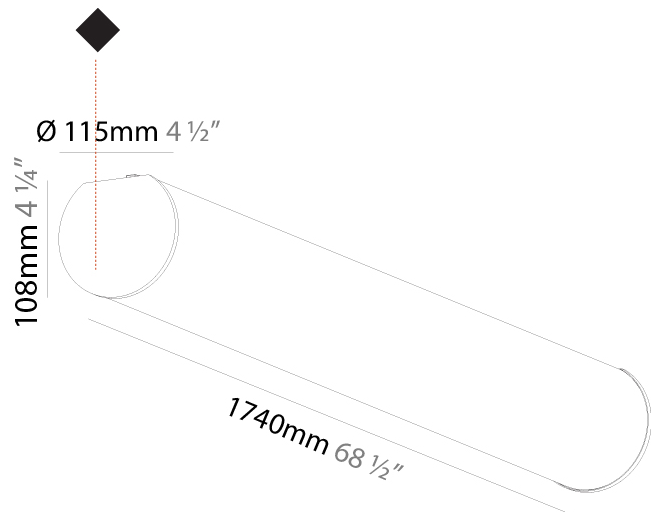

1. To build a product code in our configurator select the specify button on the base model # product page
2. To build a manual product code on this datasheet choose from the options listed below in blue font and add the suffix to the base model #

GENERAL

Series: Bunga
Brand: Prolicht
Division: Architectural
Mounting Type: Surface
Mounting Location: Ceiling
Subcategory: Profile

PHYSICAL

Shape: Cylinder
Diameter (mm): 115
Diameter (in): 4 1/2
Length (mm): 1740
Length (in): 68 1/2
Height (mm): 108
Height (in): 4 1/4
Light Distribution: Omnidirectional
Weight (kg): 5.138
Weight (lbs): 11.327
Diffuser: PMMA - Opal
Fixture Finish: SSR / BKV / CWI / CRY / HAB / UFT / ITA / RUA / FTG / MYG / LOD / PUS / FRO / FUP / KIA / POP / BLS / SPG / MEY / GOH / GUM / CHC / COM / ABZ / JAG / OBR / MOS / ROR
Fixture Material: Aluminum

ELECTRICAL

Lamp Type: LED (Zhaga Standard)
Input Wattage (W): 30
Total Output Wattage (W): 24 / 19.2 (3500K)
Dimming: Non-Dimming / Phase Dimming (120Vac only) / 0-10V Dimming
Driver Included: Yes
Driver Location: Integrated
Driver Type: Constant Current - 120 / 277Vac
Driver Class: Class 2
Input Voltage (V): 120 - 277
Constant Current (MA): 350 / 600 (3500K)

LED

Color Temperature (°K): 3000 / 3500 / 4000
Max. Delivered Lumen (lm): 3320 / 3440 / 3510
CRI: >80 CRI
Lamp Life (hrs): 50000

OPTICAL

RATINGS AND CERTIFICATIONS

Certified By: Certified for North American Standards
IP rating: IP20

PROJECT
TYPE
SPECIFIER
QUANTITY
DATE