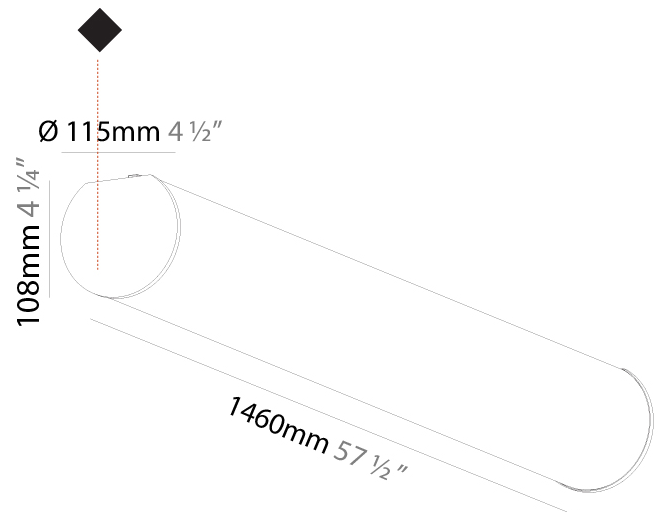

1. To build a product code in our configurator select the specify button on the base model # product page
2. To build a manual product code on this datasheet choose from the options listed below in blue font and add the suffix to the base model #

GENERAL

Series: Bunga
Brand: Prolicht
Division: Architectural
Mounting Type: Surface
Mounting Location: Ceiling
Subcategory: Profile

PHYSICAL

Shape: Cylinder
Diameter (mm): 115
Diameter (in): 4 1/2
Length (mm): 1460
Length (in): 57 1/2
Height (mm): 108
Height (in): 4 1/4
Light Distribution: Omnidirectional
Weight (kg): 4.413
Weight (lbs): 9.729
Diffuser: PMMA - Opal
Fixture Finish: SSR / BKV / CWI / CRY / HAB / UFT / ITA / RUA / FTG / MYG / LOD / PUS / FRO / FUP / KIA / POP / BLS / SPG / MEY / GOH / GUM / CHC / COM / ABZ / JAG / OBR / MOS / ROR
Fixture Material: Aluminum

ELECTRICAL

Lamp Type: LED (Zhaga Standard)
Input Wattage (W): 25
Total Output Wattage (W): 20 / 16 (3500K)
Dimming: Non-Dimming / Phase Dimming (120Vac only) / 0-10V Dimming
Driver Included: Yes
Driver Location: Integrated
Driver Type: Constant Current - 120 / 277Vac
Driver Class: Class 2
Input Voltage (V): 120 - 277
Constant Current (MA): 350 / 500 (3500K)

LED

Color Temperature (°K): 3000 / 3500 / 4000
Max. Delivered Lumen (lm): 2770 / 2862 / 2920
CRI: >80 CRI
Lamp Life (hrs): 50000

OPTICAL

RATINGS AND CERTIFICATIONS

Certified By: Certified for North American Standards
IP rating: IP20