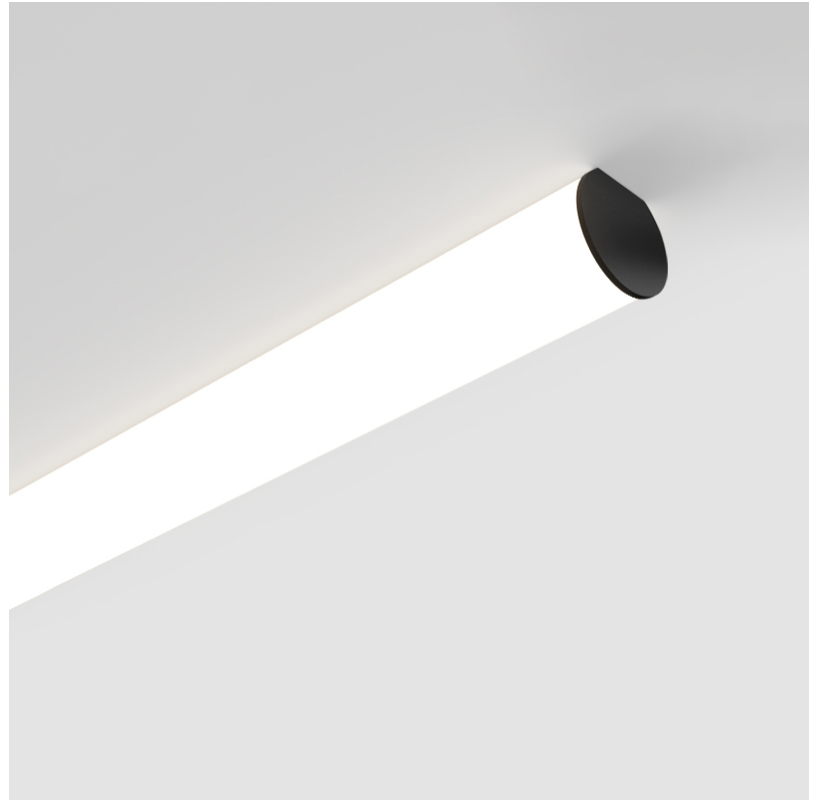

1. To build a product code in our configurator select the specify button on the base model # product page
2. To build a manual product code on this datasheet choose from the options listed below in blue font and add the suffix to the base model #

GENERAL

Series: Bunga
Brand: Prolicht
Division: Architectural
Mounting Type: Surface
Mounting Location: Ceiling
Subcategory: Profile

PHYSICAL

Shape: Cylinder
Diameter (mm): 115
Diameter (in): 4 1/2
Length (mm): 1740
Length (in): 68 1/2
Height (mm): 108
Height (in): 4 1/4
Light Distribution: Omnidirectional
Weight (kg): 5.138
Weight (lbs): 11.327
Diffuser: PMMA - Opal
Fixture Finish: SSR / BKV / CWI / CRY / HAB / UFT / ITA / RUA / FTG / MYG / LOD / PUS / FRO / FUP / KIA / POP / BLS / SPG / MEY / GOH / GUM / CHC / COM / ABZ / JAG / OBR / MOS / ROR
Fixture Material: Aluminum

ELECTRICAL

Lamp Type: LED (Zhaga Standard)
Input Wattage (W): 30
Total Output Wattage (W): 24 / 19.2 (3500K)
Dimming: Non-Dimming / Phase Dimming (120Vac only) / 0-10V Dimming
Driver Included: Yes
Driver Location: Integrated
Driver Type: Constant Current - 120 / 277Vac
Driver Class: Class 2
Input Voltage (V): 120 - 277
Constant Current (MA): 350 / 600 (3500K)

LED

Color Temperature (°K): 3000 / 3500 / 4000
Max. Delivered Lumen (lm): 3320 / 3440 / 3510
CRI: >80 CRI
Lamp Life (hrs): 50000

OPTICAL

RATINGS AND CERTIFICATIONS

Certified By: Certified for North American Standards
IP rating: IP20

PROJECT
TYPE
SPECIFIER
QUANTITY
DATE