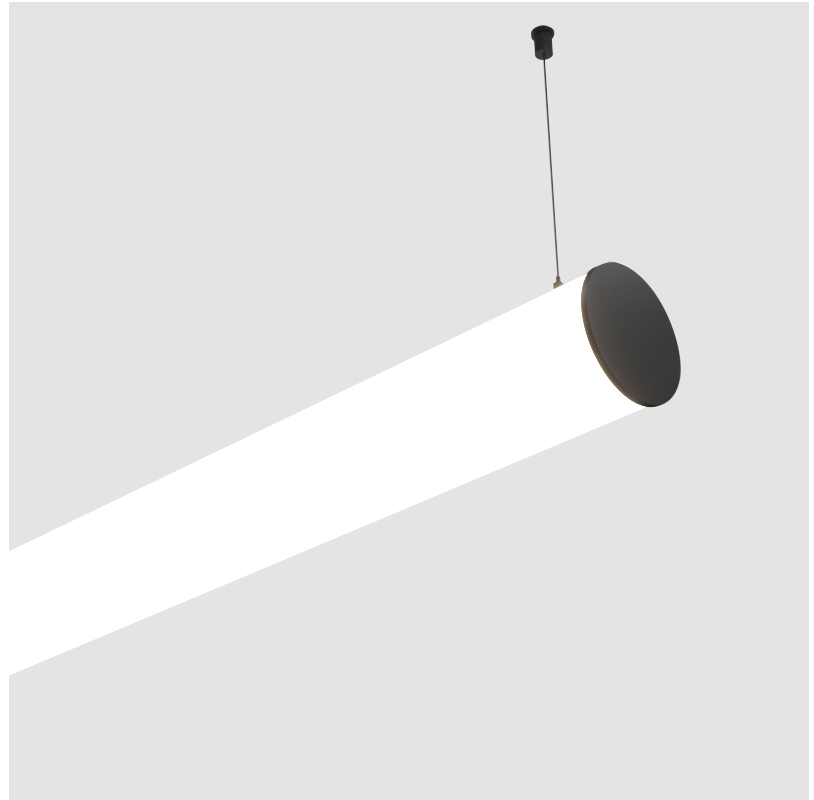

GENERAL

Series: Bunga
Brand: Prolicht
Division: Architectural
Mounting Type: Suspension
Mounting Location: Ceiling
Subcategory: Profile

PHYSICAL

Shape: Cylinder
Length (mm): 900
Length (in): 35 7/16
Width (mm): 115
Width (in): 4 1/2
Height (mm): 115
Height (in): 4 1/2
Max. Overall Height (mm): 2115
Max. Overall Height (in): 83 1/4
Light Distribution: Omnidirectional
Weight (kg): 3.308
Weight (lbs): 7.28
Diffuser: PMMA - Opal
Fixture Finish: [SSR / BKV / CWI / CRY / HAB / UFT / ITA / RUA / FTG / MYG / LOD / PUS / FRO / FUP / KIA / POP / BLS / SPG / MEY / GOH / GUM / CHC / COM / ABZ / JAG / OBR / MOS / ROR](#)
Fixture Material: Aluminum
Cable Details: [2000mm or 6000mm Transparent Cable](#)
Upon Request: Cable colour - White / Black / Orange / Red

ELECTRICAL

Lamp Type: LED (Zhaga Standard)
Input Wattage (W): 15
Total Output Wattage (W): 12 / 11.1 (3500K)
Dimming: [Non-Dimming / Phase Dimming (120Vac only) / 0-10V Dimming](#)
Driver Included: Yes
Driver Location: Integrated
Driver Type: Constant Current - 120 / 277Vac
Driver Class: Class 2
Input Voltage (V): 120 - 277
Constant Current (MA): 350 / 375 (3500K)

LED

Color Temperature (*K): [3000 / 3500 / 4000](#)
Max. Delivered Lumen (lm): 1660 / 1715 / 1750
CRI: >80 CRI
Lamp Life (hrs): 50000

OPTICAL

RATINGS AND CERTIFICATIONS

Certified By: Certified for North American Standards
IP rating: IP20