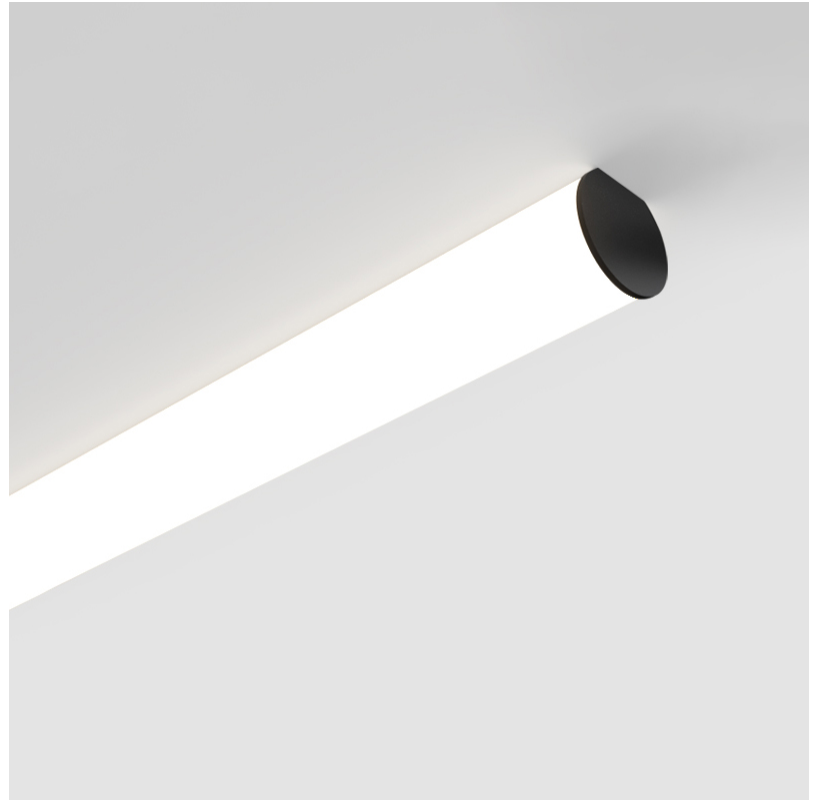

1. To build a product code in our configurator select the specify button on the base model # product page
2. To build a manual product code on this datasheet choose from the options listed below in blue font and add the suffix to the base model #

GENERAL

Series: Bunga
Brand: Prolicht
Division: Architectural
Mounting Type: Surface
Mounting Location: Ceiling
Subcategory: Profile

PHYSICAL

Shape: Cylinder
Diameter (mm): 115
Diameter (in): 4 1/2
Length (mm): 1180
Length (in): 46 7/16
Height (mm): 108
Height (in): 4 1/4
Light Distribution: Omnidirectional
Weight (kg): 3.685
Weight (lbs): 8.124
Diffuser: PMMA - Opal
Fixture Finish: SSR / BKV / CWI / CRY / HAB / UFT / ITA / RUA / FTG / MYG / LOD / PUS / FRO / FUP / KIA / POP / BLS / SPG / MEY / GOH / GUM / CHC / COM / ABZ / JAG / OBR / MOS / ROR
Fixture Material: Aluminum

ELECTRICAL

Lamp Type: LED (Zhaga Standard)
Input Wattage (W): 20
Total Output Wattage (W): 16 / 12.8 (3500K)
Dimming: Non-Dimming / Phase Dimming (120Vac only) / 0-10V Dimming
Driver Included: Yes
Driver Location: Integrated
Driver Type: Constant Current - 120 / 277Vac
Driver Class: Class 2
Input Voltage (V): 120 - 277
Constant Current (MA): 350 / 400 (3500K)

LED

Color Temperature (°K): 3000 / 3500 / 4000
Max. Delivered Lumen (lm): 2210 / 2293 / 2340
CRI: >80 CRI
Lamp Life (hrs): 50000

OPTICAL

RATINGS AND CERTIFICATIONS

Certified By: Certified for North American Standards
IP rating: IP20