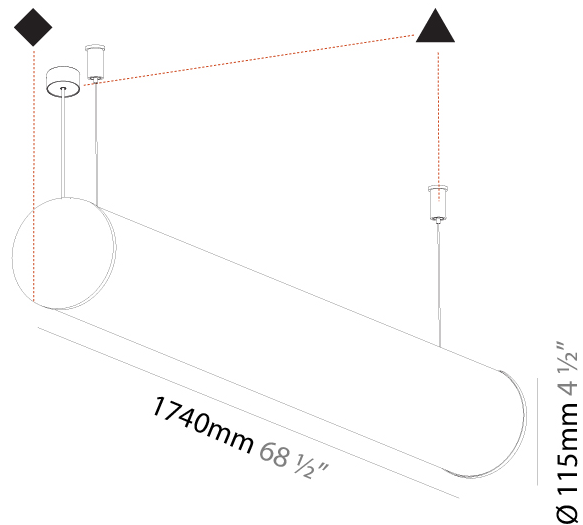

GENERAL

Series: Bunga
Brand: Prolicht
Division: Architectural
Mounting Type: Suspension
Mounting Location: Ceiling
Subcategory: Profile

PHYSICAL

Shape: Cylinder
Length (mm): 1740
Length (in): 68 ½
Width (mm): 115
Width (in): 4 ½
Height (mm): 115
Height (in): 4 ½
Light Distribution: Omnidirectional
Weight (kg): 5.492
Weight (lbs): 12.107
Diffuser: PMMA - Opal
Fixture Finish: SSR / BKV / CWI / CRY / HAB / LAG / UFT / ITA / RUA / RUR / MIC / FTG / MYG / TWT / LOD / PUS / FRO / FUP / KIA / POP / BLS / SPG / MEY / GOH / GUM / CHC / COM / ABZ / JAG / OBR / MOS / ROR
Fixture Material: Aluminum
Cable Details: 2000mm or 6000mm Transparent Cable

ELECTRICAL

Lamp Type: LED (Zhaga Standard)
Input Wattage (W): 30
Total Output Wattage (W): 24 / 19.2 (3500K)
Dimming: Non-Dimming / Phase Dimming (120Vac only) / 0-10V Dimming
Driver Included: Yes
Driver Location: Integrated
Driver Type: Constant Current - 120 / 277Vac
Driver Class: Class 2
Input Voltage (V): 120 - 277
Constant Current (MA): 350 / 600 (3500K)

LED

Color Temperature (°K): 3000 / 3500 / 4000
Max. Delivered Lumen (lm): 3320 / 3440 / 3510
CRI: >80 CRI
Lamp Life (hrs): 50000

OPTICAL

RATINGS AND CERTIFICATIONS

Certified By: Certified for North American Standards
IP rating: IP20