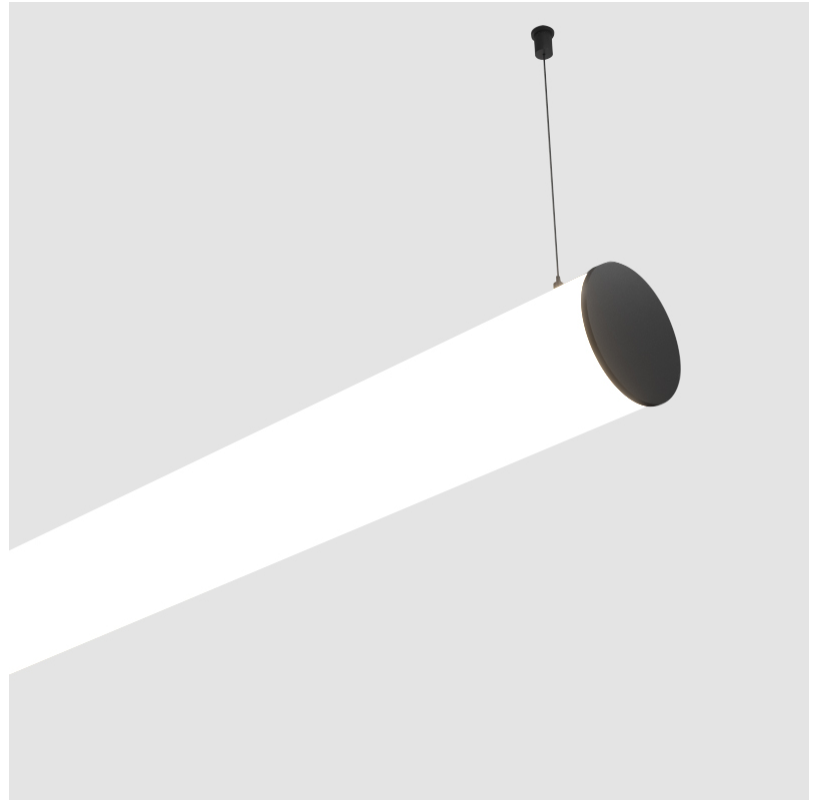

GENERAL

Series: Bunga
Brand: Prolicht
Division: Architectural
Mounting Type: Suspension
Mounting Location: Ceiling
Subcategory: Profile

PHYSICAL

Shape: Cylinder
Length (mm): 1460
Length (in): 57 1/2
Width (mm): 115
Width (in): 4 1/2
Height (mm): 115
Height (in): 4 1/2
Max. Overall Height (mm): 2115
Max. Overall Height (in): 83 1/4
Light Distribution: Omnidirectional
Weight (kg): 4.767
Weight (lbs): 10.509
Diffuser: PMMA - Opal
Fixture Finish: SSR / BKV / CWI / CRY / HAB / LAG / UFT / ITA / RUA / RUR / MIC / FTG / MYG / TWT / LOD / PUS / FRO / FUP / KIA / POP / BLS / SPG / MEY / GOH / GUM / CHC / COM / ABZ / JAG / OBR / MOS / ROR
Fixture Material: Aluminum
Cable Details: 2000mm or 6000mm Transparent Cable
Upon Request: Cable colour - White / Black / Orange / Red

ELECTRICAL

Lamp Type: LED (Zhaga Standard)
Input Wattage (W): 25
Total Output Wattage (W): 20 / 16 (3500K)
Dimming: Non-Dimming / Phase Dimming (120Vac only) / 0-10V Dimming
Driver Included: Yes
Driver Location: Integrated
Driver Type: Constant Current - 120 / 277Vac
Driver Class: Class 2
Input Voltage (V): 120 - 277
Constant Current (MA): 350 / 500 (3500K)

LED

Color Temperature (*K): 3000 / 3500 / 4000
Max. Delivered Lumen (lm): 2770 / 2862 / 2920
CRI: >80 CRI
Lamp Life (hrs): 50000

OPTICAL

RATINGS AND CERTIFICATIONS

Certified By: Certified for North American Standards
IP rating: IP20