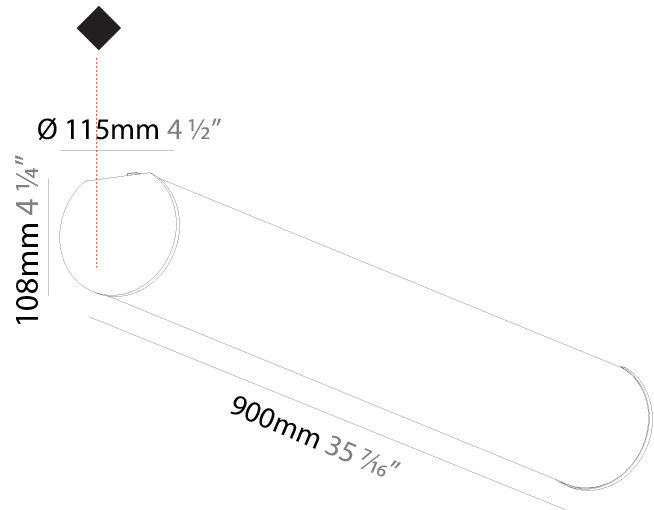

1. To build a product code in our configurator select the specify button on the base model # product page
2. To build a manual product code on this datasheet choose from the options listed below in blue font and add the suffix to the base model #

GENERAL

Series: Bunga
Brand: Prolicht
Division: Architectural
Mounting Type: Surface
Mounting Location: Ceiling
Subcategory: Profile

PHYSICAL

Shape: Cylinder
Diameter (mm): 115
Diameter (in): 4 1/2
Length (mm): 900
Length (in): 35 7/16
Height (mm): 108
Height (in): 4 1/4
Light Distribution: Omnidirectional
Weight (kg): 2.954
Weight (lbs): 6.512
Diffuser: PMMA - Opal
Fixture Finish: SSR / BKV / CWI / CRY / HAB / LAG / UFT / ITA / RUA / RUR / MIC / FTG / MYG / TWT / LOD / PUS / FRO / FUP / KIA / POP / BLS / SPG / MEY / GOH / GUM / CHC / COM / ABZ / JAG / OBR / MOS / ROR
Fixture Material: Aluminum

ELECTRICAL

Lamp Type: LED (Zhaga Standard)
Input Wattage (W): 15
Total Output Wattage (W): 12 / 11.2 (3500K)
Dimming: Non-Dimming / Phase Dimming (120Vac only) / 0-10V Dimming
Driver Included: Yes
Driver Location: Integrated
Driver Type: Constant Current - 120 / 277Vac
Driver Class: Class 2
Input Voltage (V): 120 - 277
Constant Current (MA): 350 / 325 (3500K)

LED

Color Temperature (°K): 3000 / 3500 / 4000
Max. Delivered Lumen (lm): 1660 / 1715 / 1750
CRI: >80 CRI
Lamp Life (hrs): 50000

OPTICAL

RATINGS AND CERTIFICATIONS

Certified By: Certified for North American Standards
IP rating: IP20