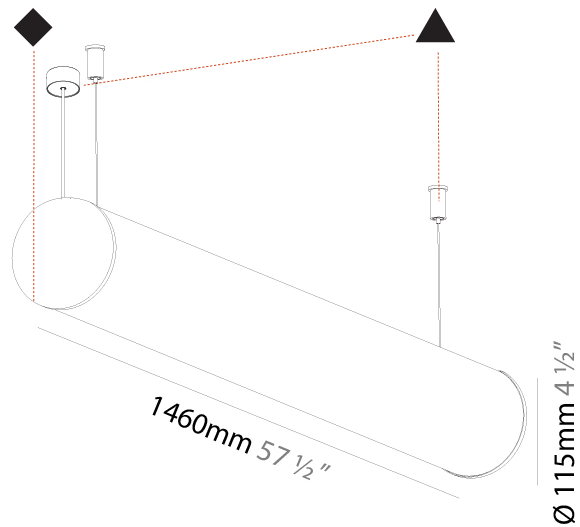

GENERAL

Series: Bunga
Brand: Prolicht
Division: Architectural
Mounting Type: Suspension
Mounting Location: Ceiling
Subcategory: Profile

PHYSICAL

Shape: Cylinder
Length (mm): 1460
Length (in): 57 1/2
Width (mm): 115
Width (in): 4 1/2
Height (mm): 115
Height (in): 4 1/2
Max. Overall Height (mm): 2115
Max. Overall Height (in): 83 1/4
Light Distribution: Omnidirectional
Weight (kg): 4.767
Weight (lbs): 10.509
Diffuser: PMMA - Opal
Fixture Finish: SSR / BKV / CWI / CRY / HAB / UFT / ITA / RUA / FTG / MYG / LOD / PUS / FRO / FUP / KIA / POP / BLS / SPG / MEY / GOH / GUM / CHC / COM / ABZ / JAG / OBR / MOS / ROR
Fixture Material: Aluminum
Cable Details: 2000mm or 6000mm Transparent Cable
Upon Request: Cable colour - White / Black / Orange / Red

ELECTRICAL

Lamp Type: LED (Zhaga Standard)
Input Wattage (W): 25
Total Output Wattage (W): 20 / 16 (3500K)
Dimming: Non-Dimming / Phase Dimming (120Vac only) / 0-10V Dimming
Driver Included: Yes
Driver Location: Integrated
Driver Type: Constant Current - 120 / 277Vac
Driver Class: Class 2
Input Voltage (V): 120 - 277
Constant Current (MA): 350 / 500 (3500K)

LED

Color Temperature (*K): 3000 / 3500 / 4000
Max. Delivered Lumen (lm): 2770 / 2862 / 2920
CRI: >80 CRI
Lamp Life (hrs): 50000

OPTICAL

RATINGS AND CERTIFICATIONS

Certified By: Certified for North American Standards
IP rating: IP20