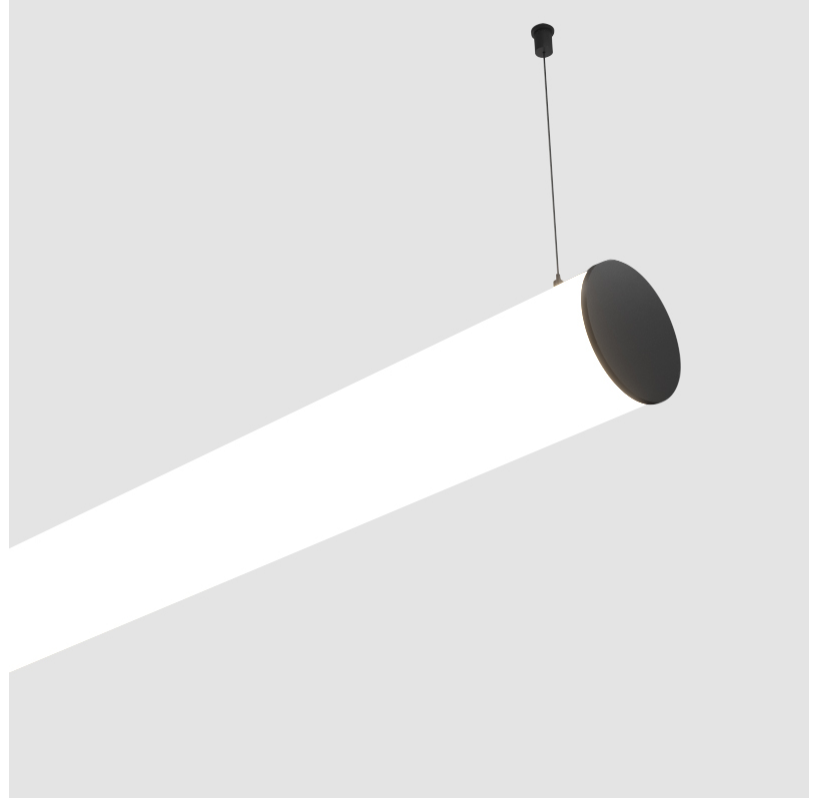

GENERAL

Series: Bunga
Brand: Prolicht
Division: Architectural
Mounting Type: Suspension
Mounting Location: Ceiling
Subcategory: Profile

PHYSICAL

Shape: Cylinder
Length (mm): 1740
Length (in): 68 1/2
Width (mm): 115
Width (in): 4 1/2
Height (mm): 115
Height (in): 4 1/2
Light Distribution: Omnidirectional
Weight (kg): 5.492
Weight (lbs): 12.107
Diffuser: PMMA - Opal
Fixture Finish: SSR / BKV / CWI / CRY / HAB / UFT / ITA / RUA / FTG / MYG / LOD / PUS / FRO / FUP / KIA / POP / BLS / SPG / MEY / GOH / GUM / CHC / COM / ABZ / JAG / OBR / MOS / ROR
Fixture Material: Aluminum
Cable Details: 2000mm or 6000mm Transparent Cable

ELECTRICAL

Lamp Type: LED (Zhaga Standard)
Input Wattage (W): 30
Total Output Wattage (W): 24 / 19.2 (3500K)
Dimming: Non-Dimming / Phase Dimming (120Vac only) / 0-10V Dimming
Driver Included: Yes
Driver Location: Integrated
Driver Type: Constant Current - 120 / 277Vac
Driver Class: Class 2
Input Voltage (V): 120 - 277
Constant Current (MA): 350 / 600 (3500K)

LED

Color Temperature (°K): 3000 / 3500 / 4000
Max. Delivered Lumen (lm): 3320 / 3440 / 3510
CRI: >80 CRI
Lamp Life (hrs): 50000

OPTICAL

RATINGS AND CERTIFICATIONS

Certified By: Certified for North American Standards
IP rating: IP20

PROJECT
TYPE
SPECIFIER
QUANTITY
DATE