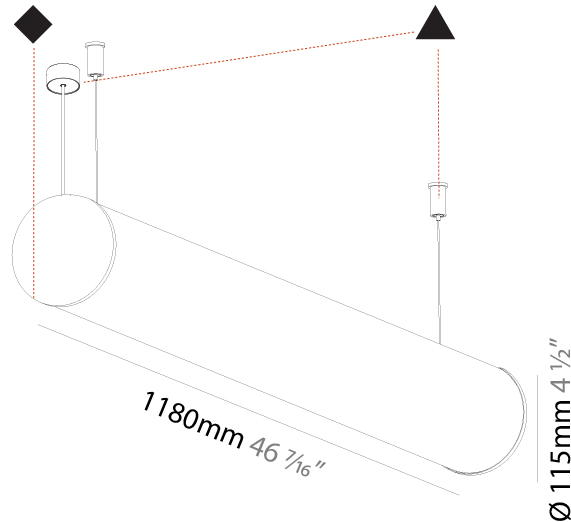

GENERAL

Series: Bunga
Brand: Prolicht
Division: Architectural
Mounting Type: Suspension
Mounting Location: Ceiling
Subcategory: Profile

PHYSICAL

Shape: Cylinder
Length (mm): 1180
Length (in): 46 7/16
Width (mm): 115
Width (in): 4 1/2
Height (mm): 115
Height (in): 4 1/2
Max. Overall Height (mm): 2115
Max. Overall Height (in): 83 1/4
Light Distribution: Omnidirectional
Weight (kg): 4.038
Weight (lbs): 8.88
Diffuser: PMMA - Opal
Fixture Finish: SSR / BKV / CWI / CRY / HAB / UFT / ITA / RUA / FTG / MYG / LOD / PUS / FRO / FUP / KIA / POP / BLS / SPG / MEY / GOH / GUM / CHC / COM / ABZ / JAG / OBR / MOS / ROR
Fixture Material: Aluminum
Cable Details: 2000mm or 6000mm Transparent Cable
Upon Request: Cable colour - White / Black / Orange / Red

ELECTRICAL

Lamp Type: LED (Zhaga Standard)
Input Wattage (W): 20
Total Output Wattage (W): 16 / 12.8 (3500K)
Dimming: Non-Dimming / Phase Dimming (120Vac only) / 0-10V Dimming
Driver Included: Yes
Driver Location: Integrated
Driver Type: Constant Current - 120 / 277Vac
Driver Class: Class 2
Input Voltage (V): 120 - 277
Constant Current (MA): 350 / 400 (3500K)

LED

Color Temperature (*K): 3000 / 3500 / 4000
Max. Delivered Lumen (lm): 2210 / 2293 / 2340
CRI: >80 CRI
Lamp Life (hrs): 50000

OPTICAL

RATINGS AND CERTIFICATIONS

Certified By: Certified for North American Standards
IP rating: IP20