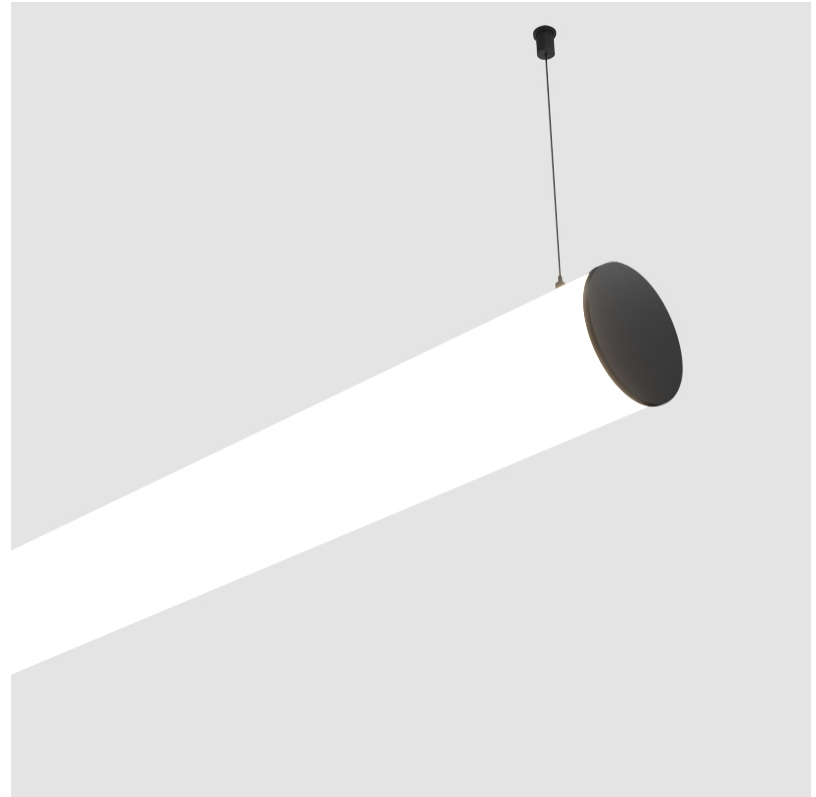

GENERAL

Series: Bunga
Brand: Prolicht
Division: Architectural
Mounting Type: Suspension
Mounting Location: Ceiling
Subcategory: Profile

PHYSICAL

Shape: Cylinder
Length (mm): 1180
Length (in): 46 ⁷/₁₆
Width (mm): 115
Width (in): 4 ¹/₂
Height (mm): 115
Height (in): 4 ¹/₂
Max. Overall Height (mm): 2115
Max. Overall Height (in): 83 ¹/₄
Light Distribution: Omnidirectional
Weight (kg): 4.038
Weight (lbs): 8.88
Diffuser: PMMA - Opal
Fixture Finish: [SSR / BKV / CWI / CRY / HAB / UFT / ITA / RUA / FTG / MYG / LOD / PUS / FRO / FUP / KIA / POP / BLS / SPG / MEY / GOH / GUM / CHC / COM / ABZ / JAG / OBR / MOS / ROR](#)
Fixture Material: Aluminum
Cable Details: [2000mm or 6000mm Transparent Cable](#)
Upon Request: Cable colour - White / Black / Orange / Red

ELECTRICAL

Lamp Type: LED (Zhaga Standard)
Input Wattage (W): 20
Total Output Wattage (W): 16 / 12.8 (3500K)
Dimming: [Non-Dimming / Phase Dimming (120Vac only) / 0-10V Dimming](#)
Driver Included: Yes
Driver Location: Integrated
Driver Type: Constant Current - 120 / 277Vac
Driver Class: Class 2
Input Voltage (V): 120 - 277
Constant Current (MA): 350 / 400 (3500K)

LED

[Color Temperature (°K): 3000 / 3500 / 4000](#)
Max. Delivered Lumen (lm): 2210 / 2293 / 2340
CRI: >80 CRI
Lamp Life (hrs): 50000

OPTICAL

RATINGS AND CERTIFICATIONS

Certified By: Certified for North American Standards
IP rating: IP20