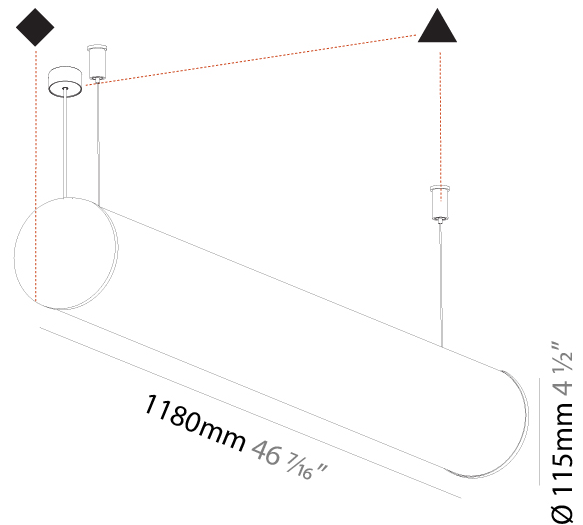

GENERAL

Series: Bunga
Brand: Prolicht
Division: Architectural
Mounting Type: Suspension
Mounting Location: Ceiling
Subcategory: Profile

PHYSICAL

Shape: Cylinder
Length (mm): 1180
Length (in): 46 ⁷/₁₆
Width (mm): 115
Width (in): 4 ¹/₂
Height (mm): 115
Height (in): 4 ¹/₂
Max. Overall Height (mm): 2115
Max. Overall Height (in): 83 ¹/₄
Light Distribution: Omnidirectional
Weight (kg): 4.038
Weight (lbs): 8.88
Diffuser: PMMA - Opal
Fixture Finish: [SSR / BKV / CWI / CRY / HAB / UFT / ITA / RUA / FTG / MYG / LOD / PUS / FRO / FUP / KIA / POP / BLS / SPG / MEY / GOH / GUM / CHC / COM / ABZ / JAG / OBR / MOS / ROR](#)
Fixture Material: Aluminum
Cable Details: [2000mm or 6000mm Transparent Cable](#)
Upon Request: Cable colour - White / Black / Orange / Red

ELECTRICAL

Lamp Type: LED (Zhaga Standard)
Input Wattage (W): 20
Total Output Wattage (W): 16 / 12.8 (3500K)
Dimming: [Non-Dimming / Phase Dimming (120Vac only) / 0-10V Dimming](#)
Driver Included: Yes
Driver Location: Integrated
Driver Type: Constant Current - 120 / 277Vac
Driver Class: Class 2
Input Voltage (V): 120 - 277
Constant Current (MA): 350 / 400 (3500K)

LED

[Color Temperature (°K): 3000 / 3500 / 4000](#)
Max. Delivered Lumen (lm): 2210 / 2293 / 2340
CRI: >80 CRI
Lamp Life (hrs): 50000

OPTICAL

RATINGS AND CERTIFICATIONS

Certified By: Certified for North American Standards
IP rating: IP20