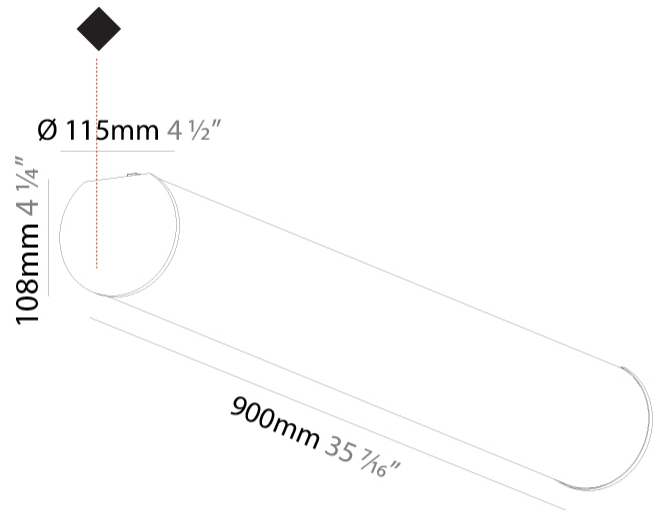

A3D118-

base number   LED Dimming   Color Temperature   Finishes (Diamond)

1. To build a product code in our configurator select the specify button on the base model # product page
2. To build a manual product code on this datasheet choose from the options listed below in blue font and add the suffix to the base model #

GENERAL

Series: Bunga
Partner: Prolicht
Division: Architectural
Installation: Surface
Product Type: Linear Profiles
Mounting Location: Ceiling

PHYSICAL

Shape: Cylinder
Diameter (mm): 115
Diameter (in): 4 1/2
Length (mm): 900
Length (in): 35 7/16
Height (mm): 108
Height (in): 4 1/4
Weight (kg): 2.954
Weight (lbs): 6.512
Diffuser: PMMA - Opal

Fixture Finish: SSR / BKV / CWI / CRY / HAB / UFT / ITA / RUA / FTG / MYG / LOD / PUS / FRO / FUP / KIA / POP / BLS / SPG / MEY / GOH / CHC / COM / ABZ / JAG / OBR / MOS / ROR

Fixture Material: PMMA / Aluminum

ELECTRICAL

Lamp Type: LED (Zhaga Standard)
Input Wattage (W): 15
Total Output Wattage (W): 12 / 11.2 (3500K)
Dimming: Non-Dimming / Phase Dimming (120Vac only) / 0-10V Dimming
Driver Included: Yes
Driver Location: Integrated
Driver Type: Constant Current - 120 / 277Vac
Driver Class: Class 2
Input Voltage (V): 120 - 277
Constant Current (MA): 350 / 325 (3500K)

LED

Color Temperature (°K): 3000 / 3500 / 4000
Max. Delivered Lumen (lm): 1660 / 1715 / 1750
CRI: >80 CRI
Lamp Life (hrs): 50000

OPTICAL

RATINGS AND CERTIFICATIONS

Certified By: Certified for North American Standards
IP rating: IP20