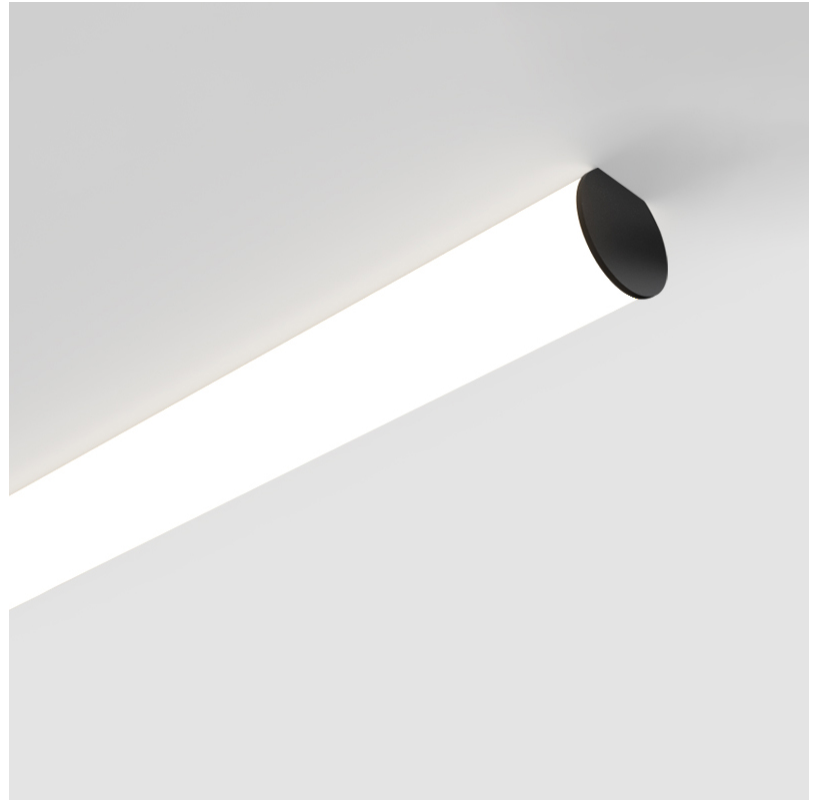

A3D121-

base number	LED Dimming	Color Temperature	Finishes (Diamond)

1. To build a product code in our configurator select the specify button on the base model # product page
2. To build a manual product code on this datasheet choose from the options listed below in blue font and add the suffix to the base model #

GENERAL

Series: Bunga
Partner: Prolicht
Division: Architectural
Installation: Surface
Product Type: Linear Profiles
Mounting Location: Ceiling

PHYSICAL

Shape: Cylinder
Diameter (mm): 115
Diameter (in): 4 1/2
Length (mm): 1740
Length (in): 68 1/2
Height (mm): 108
Height (in): 4 1/4
Weight (kg): 5.138
Weight (lbs): 11.327
Diffuser: PMMA - Opal
Fixture Finish: SSR / BKV / CWI / CRY / HAB / UFT / ITA / RUA / FTG / MYG / LOD / PUS / FRO / FUP / KIA / POP / BLS / SPG / MEY / GOH / CHC / COM / ABZ / JAG / OBR / MOS / ROR
Fixture Material: PMMA / Aluminum

ELECTRICAL

Lamp Type: LED (Zhaga Standard)
Input Wattage (W): 30
Total Output Wattage (W): 24 / 19.2 (3500K)
Dimming: Non-Dimming / Phase Dimming (120Vac only) / 0-10V Dimming
Driver Included: Yes
Driver Location: Integrated
Driver Type: Constant Current - 120 / 277Vac
Driver Class: Class 2
Input Voltage (V): 120 - 277
Constant Current (MA): 350 / 600 (3500K)

LED

Color Temperature (°K): 3000 / 3500 / 4000
Max. Delivered Lumen (lm): 3320 / 3440 / 3510
CRI: >80 CRI
Lamp Life (hrs): 50000

OPTICAL

RATINGS AND CERTIFICATIONS

Certified By: Certified for North American Standards
IP rating: IP20