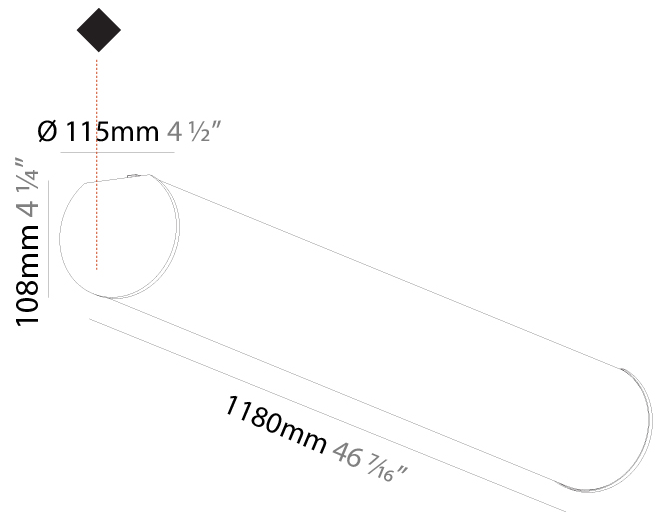

A3D119-

base number   LED Dimming   Color Temperature   Finishes (Diamond)

1. To build a product code in our configurator select the specify button on the base model # product page
2. To build a manual product code on this datasheet choose from the options listed below in blue font and add the suffix to the base model #

GENERAL

Series: Bunga
Partner: Prolicht
Division: Architectural
Installation: Surface
Product Type: Linear Profiles
Mounting Location: Ceiling

PHYSICAL

Shape: Cylinder
Diameter (mm): 115
Diameter (in): 4 1/2
Length (mm): 1180
Length (in): 46 7/16
Height (mm): 108
Height (in): 4 1/4
Weight (kg): 3.685
Weight (lbs): 8.124
Diffuser: PMMA - Opal
Fixture Finish: SSR / BKV / CWI / CRY / HAB / UFT / ITA / RUA / FTG / MYG / LOD / PUS / FRO / FUP / KIA / POP / BLS / SPG / MEY / GOH / CHC / COM / ABZ / JAG / OBR / MOS / ROR
Fixture Material: PMMA / Aluminum

ELECTRICAL

Lamp Type: LED (Zhaga Standard)
Input Wattage (W): 20
Total Output Wattage (W): 16 / 12.8 (3500K)
Dimming: Non-Dimming / Phase Dimming (120Vac only) / 0-10V Dimming
Driver Included: Yes
Driver Location: Integrated
Driver Type: Constant Current - 120 / 277Vac
Driver Class: Class 2
Input Voltage (V): 120 - 277
Constant Current (MA): 350 / 400 (3500K)

LED

Color Temperature (°K): 3000 / 3500 / 4000
Max. Delivered Lumen (lm): 2210 / 2293 / 2340
CRI: >80 CRI
Lamp Life (hrs): 50000

OPTICAL

RATINGS AND CERTIFICATIONS

Certified By: Certified for North American Standards
IP rating: IP20