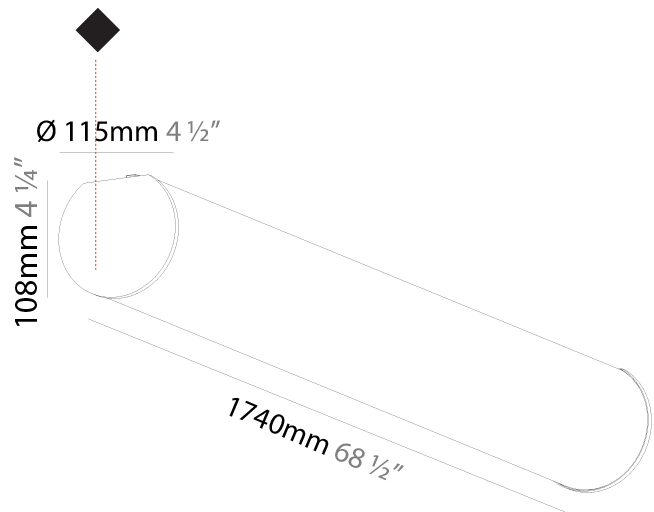

A3D121-

base number	LED Dimming	Color Temperature	Finishes (Diamond)

1. To build a product code in our configurator select the specify button on the base model # product page
2. To build a manual product code on this datasheet choose from the options listed below in blue font and add the suffix to the base model #

GENERAL

Series: Bunga
Partner: Prolicht
Division: Architectural
Installation: Surface
Product Type: Linear Profiles
Mounting Location: Ceiling

PHYSICAL

Shape: Cylinder
Diameter (mm): 115
Diameter (in): 4 1/2
Length (mm): 1740
Length (in): 68 1/2
Height (mm): 108
Height (in): 4 1/4
Weight (kg): 5.138
Weight (lbs): 11.327
Diffuser: PMMA - Opal
Fixture Finish: SSR / BKV / CWI / CRY / HAB / UFT / ITA / RUA / FTG / MYG / LOD / PUS / FRO / FUP / KIA / POP / BLS / SPG / MEY / GOH / CHC / COM / ABZ / JAG / OBR / MOS / ROR
Fixture Material: PMMA / Aluminum

ELECTRICAL

Lamp Type: LED (Zhaga Standard)
Input Wattage (W): 30
Total Output Wattage (W): 24 / 19.2 (3500K)
Dimming: Non-Dimming / Phase Dimming (120Vac only) / 0-10V Dimming
Driver Included: Yes
Driver Location: Integrated
Driver Type: Constant Current - 120 / 277Vac
Driver Class: Class 2
Input Voltage (V): 120 - 277
Constant Current (MA): 350 / 600 (3500K)

LED

Color Temperature (°K): 3000 / 3500 / 4000
Max. Delivered Lumen (lm): 3320 / 3440 / 3510
CRI: >80 CRI
Lamp Life (hrs): 50000

OPTICAL

RATINGS AND CERTIFICATIONS

Certified By: Certified for North American Standards
IP rating: IP20