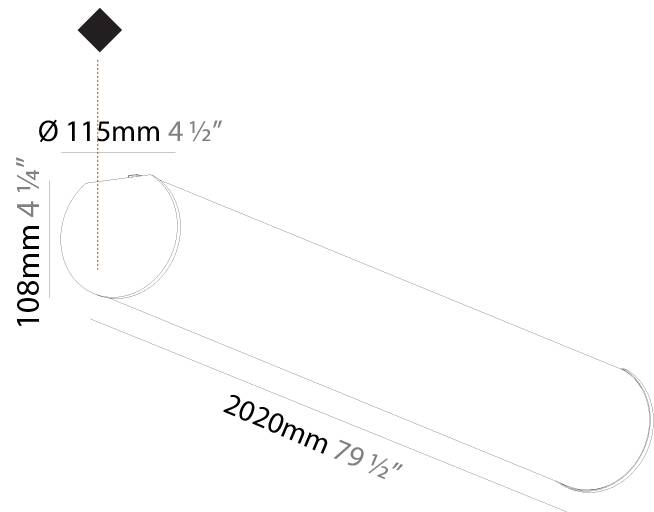

A3D122-

base number	LED Dimming	Color Temperature	Finishes (Diamond)

1. To build a product code in our configurator select the specify button on the base model # product page
2. To build a manual product code on this datasheet choose from the options listed below in blue font and add the suffix to the base model #

GENERAL

Series: Bunga
Partner: Prolicht
Division: Architectural
Installation: Surface
Product Type: Linear Profiles
Mounting Location: Ceiling

PHYSICAL

Shape: Cylinder
Diameter (mm): 115
Diameter (in): 4 1/2
Length (mm): 2020
Length (in): 79 1/2
Height (mm): 108
Height (in): 4 1/4
Weight (kg): 5.866
Weight (lbs): 12.932
Diffuser: PMMA - Opal
Fixture Finish: SSR / BKV / CWI / CRY / HAB / UFT / ITA / RUA / FTG / MYG / LOD / PUS / FRO / FUP / KIA / POP / BLS / SPG / MEY / GOH / CHC / COM / ABZ / JAG / OBR / MOS / ROR
Fixture Material: PMMA / Aluminum

ELECTRICAL

Lamp Type: LED (Zhaga Standard)
Input Wattage (W): 35
Total Output Wattage (W): 28 / 22.8 (3500K)
Dimming: Non-Dimming / Phase Dimming (120Vac only) / 0-10V Dimming
Driver Included: Yes
Driver Location: Integrated
Driver Type: Constant Current - 120 / 277Vac
Driver Class: Class 2
Input Voltage (V): 120 - 277
Constant Current (MA): 350 / 700 (3500K)

LED

Color Temperature (°K): 3000 / 3500 / 4000
Max. Delivered Lumen (lm): 3870 / 4008 / 4090
CRI: >80 CRI
Lamp Life (hrs): 50000

OPTICAL

RATINGS AND CERTIFICATIONS

Certified By: Certified for North American Standards
IP rating: IP20