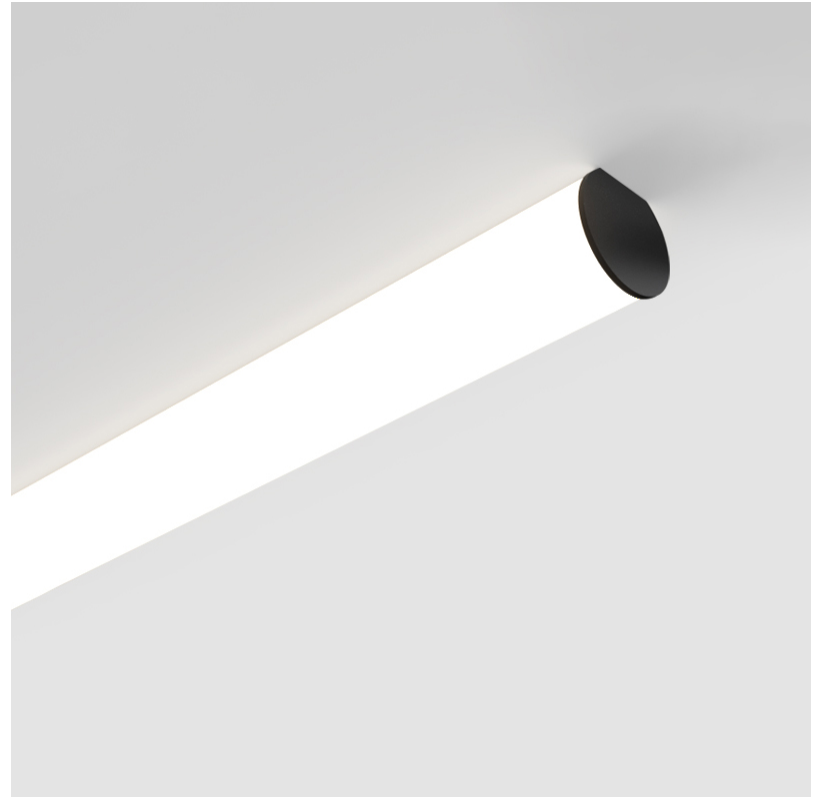

1. To build a product code in our configurator select the specify button on the base model # product page
2. To build a manual product code on this datasheet choose from the options listed below in blue font and add the suffix to the base model #

GENERAL

Series: Bunga
Brand: Prolicht
Division: Architectural
Mounting Type: Surface
Mounting Location: Ceiling
Subcategory: Profile

PHYSICAL

Shape: Cylinder
Diameter (mm): 115
Diameter (in): 4 1/2
Length (mm): 1180
Length (in): 46 7/16
Height (mm): 108
Height (in): 4 1/4
Light Distribution: Omnidirectional
Weight (kg): 3.685
Weight (lbs): 8.124
Diffuser: PMMA - Opal
Fixture Finish: SSR / BKV / CWI / CRY / HAB / UFT / ITA / RUA / FTG / MYG / LOD / PUS / FRO / FUP / KIA / POP / BLS / SPG / MEY / GOH / GUM / CHC / COM / ABZ / JAG / OBR / MOS / ROR
Fixture Material: Aluminum

ELECTRICAL

Lamp Type: LED (Zhaga Standard)
Input Wattage (W): 20
Total Output Wattage (W): 16 / 12.8 (3500K)
Dimming: Non-Dimming / Phase Dimming (120Vac only) / 0-10V Dimming
Driver Included: Yes
Driver Location: Integrated
Driver Type: Constant Current - 120 / 277Vac
Driver Class: Class 2
Input Voltage (V): 120 - 277
Constant Current (MA): 350 / 400 (3500K)

LED

Color Temperature (°K): 3000 / 3500 / 4000
Max. Delivered Lumen (lm): 2210 / 2293 / 2340
CRI: >80 CRI
Lamp Life (hrs): 50000

OPTICAL

RATINGS AND CERTIFICATIONS

Certified By: Certified for North American Standards
IP rating: IP20