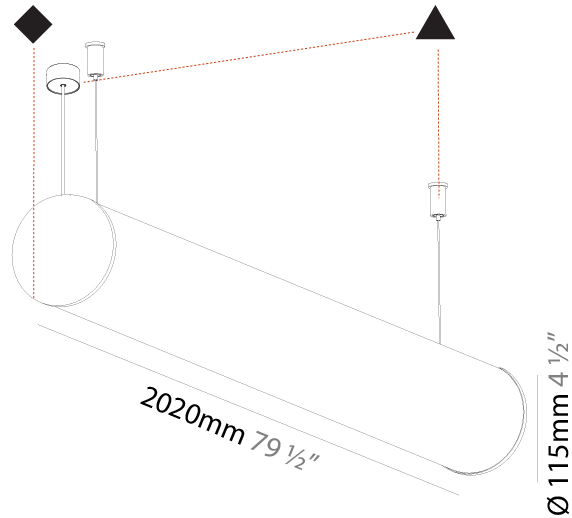

GENERAL

Series: Bunga
Brand: Prolicht
Division: Architectural
Mounting Type: Suspension
Mounting Location: Ceiling
Subcategory: Profile

PHYSICAL

Shape: Cylinder
Length (mm): 2020
Length (in): 79 1/2
Width (mm): 115
Width (in): 4 1/2
Height (mm): 115
Height (in): 4 1/2
Light Distribution: Omnidirectional
Weight (kg): 6.22
Weight (lbs): 13.71
Diffuser: PMMA - Opal
Fixture Finish: [SSR / BKV / CWI / CRY / HAB / UFT / ITA / RUA / FTG / MYG / LOD / PUS / FRO / FUP / KIA / POP / BLS / SPG / MEY / GOH / GUM / CHC / COM / ABZ / JAG / OBR / MOS / ROR](#)
Fixture Material: Aluminum
Cable Details: [2000mm or 6000mm Transparent Cable](#)
Upon Request: Cable colour - White / Black / Orange / Red

ELECTRICAL

Lamp Type: LED (Zhaga Standard)
Input Wattage (W): 35
Total Output Wattage (W): 28 / 22.8 (3500K)
Dimming: [Non-Dimming / Phase Dimming (120Vac only) / 0-10V Dimming](#)
Driver Included: Yes
Driver Location: Integrated
Driver Type: Constant Current - 120 / 277Vac
Driver Class: Class 2
Input Voltage (V): 120 - 277
Constant Current (MA): 350 / 700 (3500K)

LED

Color Temperature (°K): [3000 / 3500 / 4000](#)
Max. Delivered Lumen (lm): 3870 / 4008 / 4090
CRI: >80 CRI
Lamp Life (hrs): 50000

OPTICAL

RATINGS AND CERTIFICATIONS

Certified By: Certified for North American Standards
IP rating: IP20