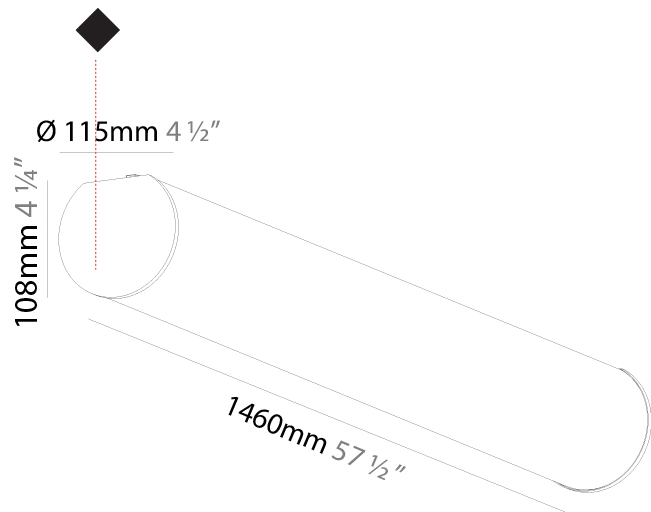

1. To build a product code in our configurator select the specify button on the base model # product page
2. To build a manual product code on this datasheet choose from the options listed below in blue font and add the suffix to the base model #

GENERAL

Series: Bunga
Brand: Prolicht
Division: Architectural
Mounting Type: Surface
Mounting Location: Ceiling
Subcategory: Profile

PHYSICAL

Shape: Cylinder
Diameter (mm): 115
Diameter (in): 4 1/2
Length (mm): 1460
Length (in): 57 1/2
Height (mm): 108
Height (in): 4 1/4
Light Distribution: Omnidirectional
Weight (kg): 4.413
Weight (lbs): 9.729
Diffuser: PMMA - Opal
Fixture Finish: [SSR / BKV / CWI / CRY / HAB / UFT / ITA / RUA / FTG / MYG / LOD / PUS / FRO / FUP / KIA / POP / BLS / SPG / MEY / GOH / GUM / CHC / COM / ABZ / JAG / OBR / MOS / ROR](#)
Fixture Material: Aluminum

ELECTRICAL

Lamp Type: LED (Zhaga Standard)
Input Wattage (W): 25
Total Output Wattage (W): 20 / 16 (3500K)
Dimming: [Non-Dimming / Phase Dimming (120Vac only) / 0-10V Dimming](#)
Driver Included: Yes
Driver Location: Integrated
Driver Type: Constant Current - 120 / 277Vac
Driver Class: Class 2
Input Voltage (V): 120 - 277
Constant Current (MA): 350 / 500 (3500K)

LED

Color Temperature (°K): [3000 / 3500 / 4000](#)
Max. Delivered Lumen (lm): 2770 / 2862 / 2920
CRI: >80 CRI
Lamp Life (hrs): 50000

OPTICAL

RATINGS AND CERTIFICATIONS

Certified By: Certified for North American Standards
IP rating: IP20