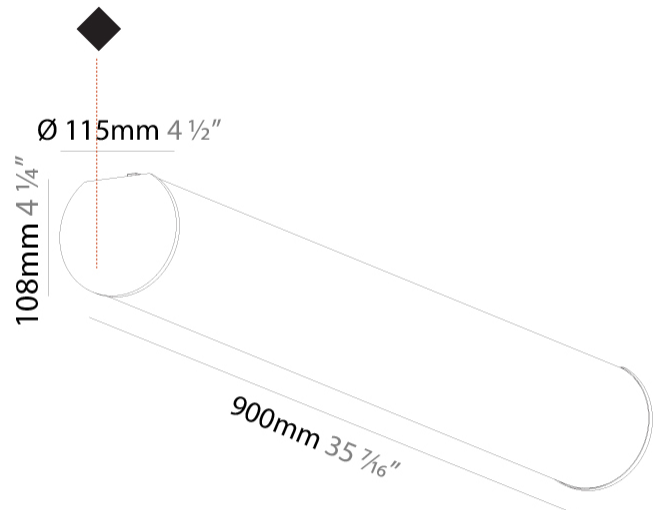

1. To build a product code in our configurator select the specify button on the base model # product page
2. To build a manual product code on this datasheet choose from the options listed below in blue font and add the suffix to the base model #

GENERAL

Series: Bunga
Brand: Prolicht
Division: Architectural
Mounting Type: Surface
Mounting Location: Ceiling
Subcategory: Profile

PHYSICAL

Shape: Cylinder
Diameter (mm): 115
Diameter (in): 4 1/2
Length (mm): 900
Length (in): 35 7/16
Height (mm): 108
Height (in): 4 1/4
Light Distribution: Omnidirectional
Weight (kg): 2.954
Weight (lbs): 6.512
Diffuser: PMMA - Opal
Fixture Finish: SSR / BKV / CWI / CRY / HAB / UFT / ITA / RUA / FTG / MYG / LOD / PUS / FRO / FUP / KIA / POP / BLS / SPG / MEY / GOH / GUM / CHC / COM / ABZ / JAG / OBR / MOS / ROR
Fixture Material: Aluminum

ELECTRICAL

Lamp Type: LED (Zhaga Standard)
Input Wattage (W): 15
Total Output Wattage (W): 12 / 11.2 (3500K)
Dimming: Non-Dimming / Phase Dimming (120Vac only) / 0-10V Dimming
Driver Included: Yes
Driver Location: Integrated
Driver Type: Constant Current - 120 / 277Vac
Driver Class: Class 2
Input Voltage (V): 120 - 277
Constant Current (MA): 350 / 325 (3500K)

LED

Color Temperature (°K): 3000 / 3500 / 4000
Max. Delivered Lumen (lm): 1660 / 1715 / 1750
CRI: >80 CRI
Lamp Life (hrs): 50000

OPTICAL

RATINGS AND CERTIFICATIONS

Certified By: Certified for North American Standards
IP rating: IP20