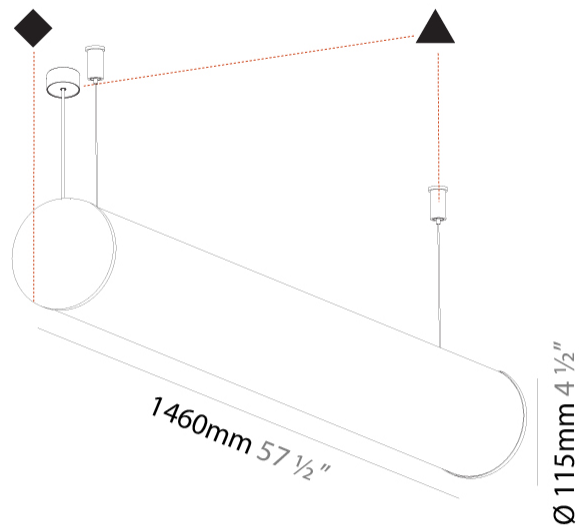

GENERAL

Series: Bunga
Brand: Prolicht
Division: Architectural
Mounting Type: Suspension
Mounting Location: Ceiling
Subcategory: Profile

PHYSICAL

Shape: Cylinder
Length (mm): 1460
Length (in): 57 ½
Width (mm): 115
Width (in): 4 ½
Height (mm): 115
Height (in): 4 ½
Max. Overall Height (mm): 2115
Max. Overall Height (in): 83 ¼
Light Distribution: Omnidirectional
Weight (kg): 4.767
Weight (lbs): 10.509
Diffuser: PMMA - Opal
Fixture Finish: [SSR / BKV / CWI / CRY / HAB / UFT / ITA / RUA / FTG / MYG / LOD / PUS / FRO / FUP / KIA / POP / BLS / SPG / MEY / GOH / GUM / CHC / COM / ABZ / JAG / OBR / MOS / ROR](#)
Fixture Material: Aluminum
Cable Details: [2000mm or 6000mm Transparent Cable](#)
Upon Request: Cable colour - White / Black / Orange / Red

ELECTRICAL

Lamp Type: LED (Zhaga Standard)
Input Wattage (W): 25
Total Output Wattage (W): 20 / 16 (3500K)
Dimming: [Non-Dimming / Phase Dimming (120Vac only) / 0-10V Dimming](#)
Driver Included: Yes
Driver Location: Integrated
Driver Type: Constant Current - 120 / 277Vac
Driver Class: Class 2
Input Voltage (V): 120 - 277
Constant Current (MA): 350 / 500 (3500K)

LED

Color Temperature (°K): [3000 / 3500 / 4000](#)
Max. Delivered Lumen (lm): 2770 / 2862 / 2920
CRI: >80 CRI
Lamp Life (hrs): 50000

OPTICAL

RATINGS AND CERTIFICATIONS

Certified By: Certified for North American Standards
IP rating: IP20