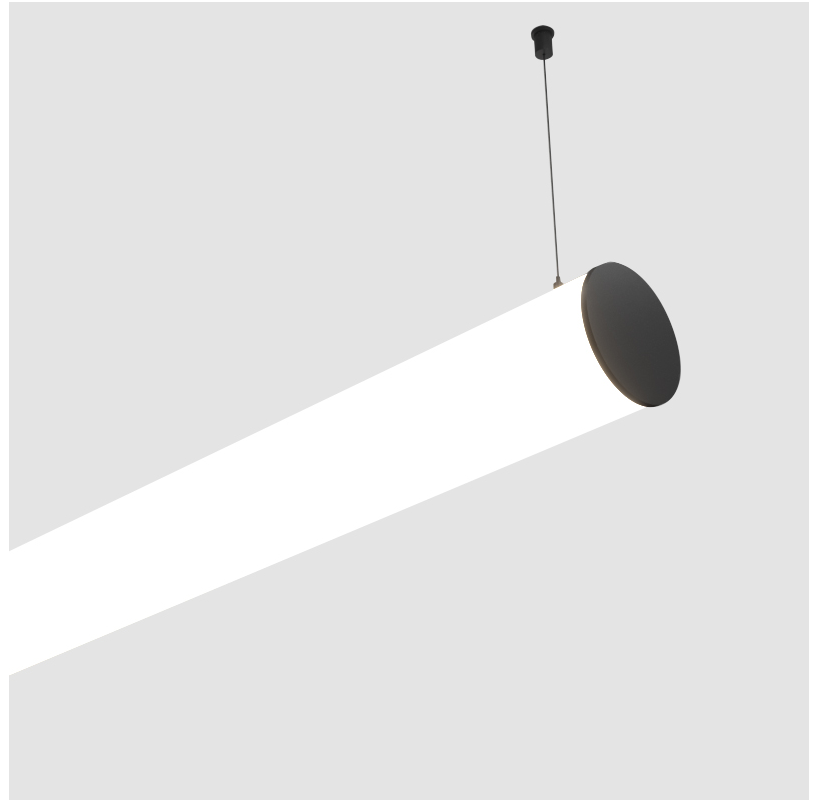

GENERAL

Series: Bunga
Brand: Prolicht
Division: Architectural
Mounting Type: Suspension
Mounting Location: Ceiling
Subcategory: Profile

PHYSICAL

Shape: Cylinder
Length (mm): 1460
Length (in): 57 ½
Width (mm): 115
Width (in): 4 ½
Height (mm): 115
Height (in): 4 ½
Max. Overall Height (mm): 2115
Max. Overall Height (in): 83 ¼
Light Distribution: Omnidirectional
Weight (kg): 4.767
Weight (lbs): 10.509
Diffuser: PMMA - Opal
Fixture Finish: [SSR / BKV / CWI / CRY / HAB / UFT / ITA / RUA / FTG / MYG / LOD / PUS / FRO / FUP / KIA / POP / BLS / SPG / MEY / GOH / GUM / CHC / COM / ABZ / JAG / OBR / MOS / ROR](#)
Fixture Material: Aluminum
Cable Details: [2000mm or 6000mm Transparent Cable](#)
Upon Request: Cable colour - White / Black / Orange / Red

ELECTRICAL

Lamp Type: LED (Zhaga Standard)
Input Wattage (W): 25
Total Output Wattage (W): 20 / 16 (3500K)
Dimming: [Non-Dimming / Phase Dimming (120Vac only) / 0-10V Dimming](#)
Driver Included: Yes
Driver Location: Integrated
Driver Type: Constant Current - 120 / 277Vac
Driver Class: Class 2
Input Voltage (V): 120 - 277
Constant Current (MA): 350 / 500 (3500K)

LED

Color Temperature (°K): [3000 / 3500 / 4000](#)
Max. Delivered Lumen (lm): 2770 / 2862 / 2920
CRI: >80 CRI
Lamp Life (hrs): 50000

OPTICAL

RATINGS AND CERTIFICATIONS

Certified By: Certified for North American Standards
IP rating: IP20