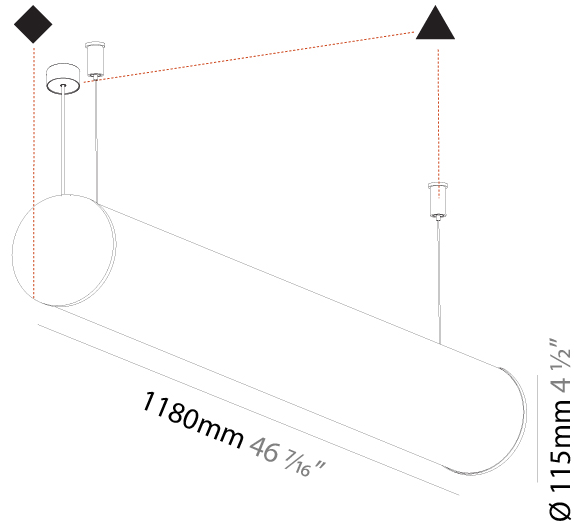

GENERAL

Series: Bunga
Brand: Prolicht
Division: Architectural
Mounting Type: Suspension
Mounting Location: Ceiling
Subcategory: Profile

PHYSICAL

Shape: Cylinder
Length (mm): 1180
Length (in): 46 7/16
Width (mm): 115
Width (in): 4 1/2
Height (mm): 115
Height (in): 4 1/2
Max. Overall Height (mm): 2115
Max. Overall Height (in): 83 1/4
Light Distribution: Omnidirectional
Weight (kg): 4.038
Weight (lbs): 8.88
Diffuser: PMMA - Opal
Fixture Finish: [SSR / BKV / CWI / CRY / HAB / UFT / ITA / RUA / FTG / MYG / LOD / PUS / FRO / FUP / KIA / POP / BLS / SPG / MEY / GOH / GUM / CHC / COM / ABZ / JAG / OBR / MOS / ROR](#)
Fixture Material: Aluminum
Cable Details: [2000mm or 6000mm Transparent Cable](#)
Upon Request: Cable colour - White / Black / Orange / Red

ELECTRICAL

Lamp Type: LED (Zhaga Standard)
Input Wattage (W): 20
Total Output Wattage (W): 16 / 12.8 (3500K)
Dimming: [Non-Dimming / Phase Dimming (120Vac only) / 0-10V Dimming](#)
Driver Included: Yes
Driver Location: Integrated
Driver Type: Constant Current - 120 / 277Vac
Driver Class: Class 2
Input Voltage (V): 120 - 277
Constant Current (MA): 350 / 400 (3500K)

LED

Color Temperature (°K): [3000 / 3500 / 4000](#)
Max. Delivered Lumen (lm): 2210 / 2293 / 2340
CRI: >80 CRI
Lamp Life (hrs): 50000

OPTICAL

RATINGS AND CERTIFICATIONS

Certified By: Certified for North American Standards
IP rating: IP20