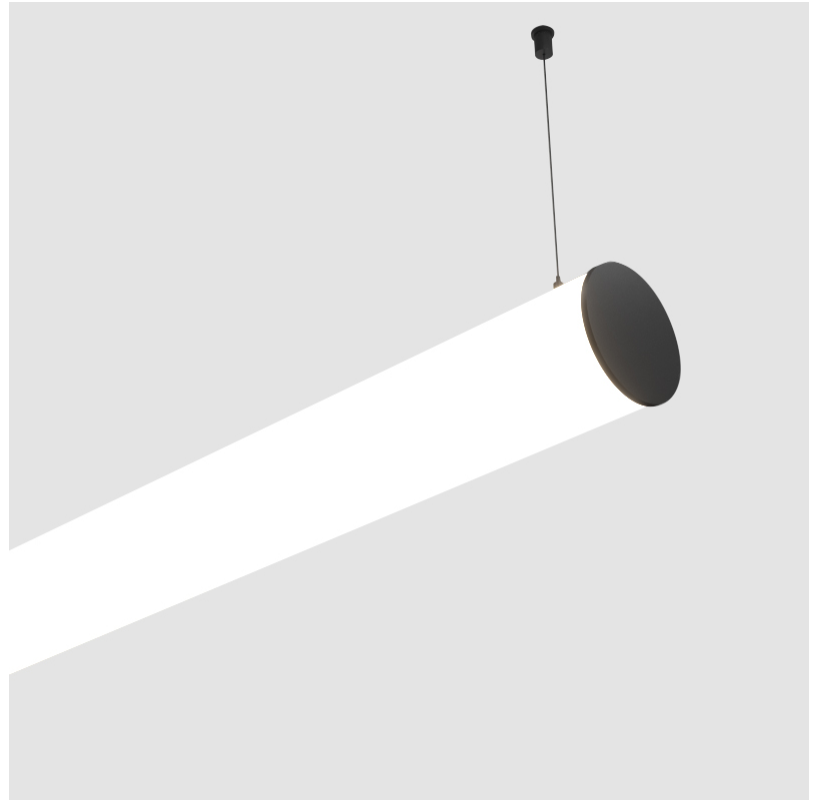

GENERAL

Series: Bunga
Brand: Prolicht
Division: Architectural
Mounting Type: Suspension
Mounting Location: Ceiling
Subcategory: Profile

PHYSICAL

Shape: Cylinder
Length (mm): 1180
Length (in): 46 7/16
Width (mm): 115
Width (in): 4 1/2
Height (mm): 115
Height (in): 4 1/2
Max. Overall Height (mm): 2115
Max. Overall Height (in): 83 1/4
Light Distribution: Omnidirectional
Weight (kg): 4.038
Weight (lbs): 8.88
Diffuser: PMMA - Opal
Fixture Finish: [SSR / BKV / CWI / CRY / HAB / UFT / ITA / RUA / FTG / MYG / LOD / PUS / FRO / FUP / KIA / POP / BLS / SPG / MEY / GOH / GUM / CHC / COM / ABZ / JAG / OBR / MOS / ROR](#)
Fixture Material: Aluminum
Cable Details: [2000mm or 6000mm Transparent Cable](#)
Upon Request: Cable colour - White / Black / Orange / Red

ELECTRICAL

Lamp Type: LED (Zhaga Standard)
Input Wattage (W): 20
Total Output Wattage (W): 16 / 12.8 (3500K)
Dimming: [Non-Dimming / Phase Dimming (120Vac only) / 0-10V Dimming](#)
Driver Included: Yes
Driver Location: Integrated
Driver Type: Constant Current - 120 / 277Vac
Driver Class: Class 2
Input Voltage (V): 120 - 277
Constant Current (MA): 350 / 400 (3500K)

LED

Color Temperature (°K): [3000 / 3500 / 4000](#)
Max. Delivered Lumen (lm): 2210 / 2293 / 2340
CRI: >80 CRI
Lamp Life (hrs): 50000

OPTICAL

RATINGS AND CERTIFICATIONS

Certified By: Certified for North American Standards
IP rating: IP20