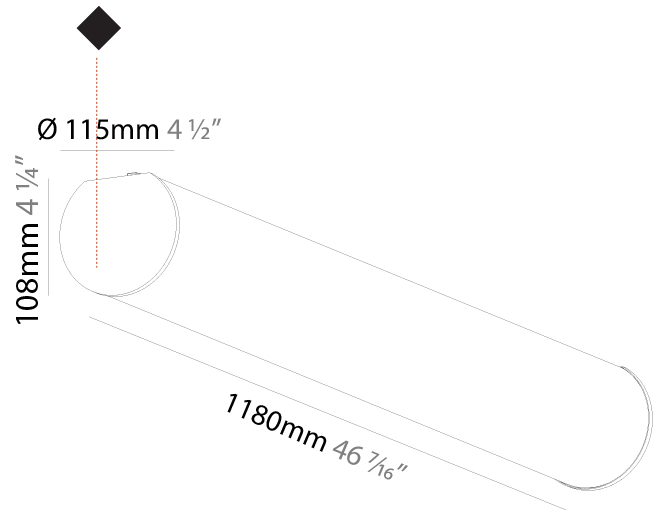

1. To build a product code in our configurator select the specify button on the base model # product page
2. To build a manual product code on this datasheet choose from the options listed below in blue font and add the suffix to the base model #

GENERAL

Series: Bunga
Brand: Prolicht
Division: Architectural
Mounting Type: Surface
Mounting Location: Ceiling
Subcategory: Profile

PHYSICAL

Shape: Cylinder
Diameter (mm): 115
Diameter (in): 4 1/2
Length (mm): 1180
Length (in): 46 7/16
Height (mm): 108
Height (in): 4 1/4
Light Distribution: Omnidirectional
Weight (kg): 3.685
Weight (lbs): 8.124
Diffuser: PMMA - Opal
Fixture Finish: SSR / BKV / CWI / CRY / HAB / UFT / ITA / RUA / FTG / MYG / LOD / PUS / FRO / FUP / KIA / POP / BLS / SPG / MEY / GOH / GUM / CHC / COM / ABZ / JAG / OBR / MOS / ROR
Fixture Material: Aluminum

ELECTRICAL

Lamp Type: LED (Zhaga Standard)
Input Wattage (W): 20
Total Output Wattage (W): 16 / 12.8 (3500K)
Dimming: Non-Dimming / Phase Dimming (120Vac only) / 0-10V Dimming
Driver Included: Yes
Driver Location: Integrated
Driver Type: Constant Current - 120 / 277Vac
Driver Class: Class 2
Input Voltage (V): 120 - 277
Constant Current (MA): 350 / 400 (3500K)

LED

Color Temperature (°K): 3000 / 3500 / 4000
Max. Delivered Lumen (lm): 2210 / 2293 / 2340
CRI: >80 CRI
Lamp Life (hrs): 50000

OPTICAL

RATINGS AND CERTIFICATIONS

Certified By: Certified for North American Standards
IP rating: IP20