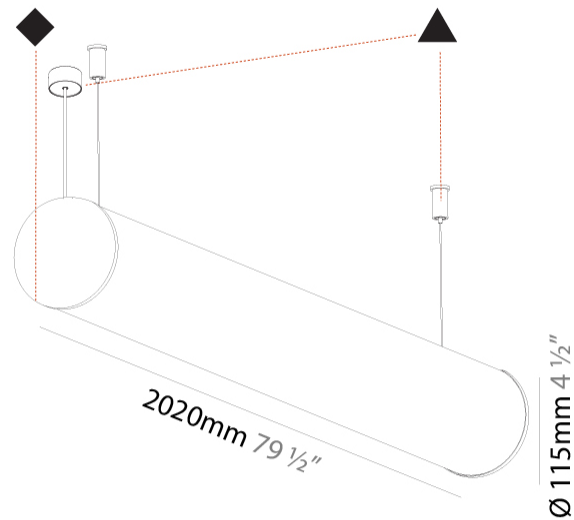

GENERAL

Series: Bunga
Brand: Prolicht
Division: Architectural
Mounting Type: Suspension
Mounting Location: Ceiling
Subcategory: Profile

PHYSICAL

Shape: Cylinder
Length (mm): 2020
Length (in): 79 1/2
Width (mm): 115
Width (in): 4 1/2
Height (mm): 115
Height (in): 4 1/2
Light Distribution: Omnidirectional
Weight (kg): 6.22
Weight (lbs): 13.71
Diffuser: PMMA - Opal
Fixture Finish: [SSR / BKV / CWI / CRY / HAB / UFT / ITA / RUA / FTG / MYG / LOD / PUS / FRO / FUP / KIA / POP / BLS / SPG / MEY / GOH / GUM / CHC / COM / ABZ / JAG / OBR / MOS / ROR](#)
Fixture Material: Aluminum
Cable Details: [2000mm or 6000mm Transparent Cable](#)
Upon Request: Cable colour - White / Black / Orange / Red

ELECTRICAL

Lamp Type: LED (Zhaga Standard)
Input Wattage (W): 35
Total Output Wattage (W): 28 / 22.8 (3500K)
Dimming: [Non-Dimming / Phase Dimming (120Vac only) / 0-10V Dimming](#)
Driver Included: Yes
Driver Location: Integrated
Driver Type: Constant Current - 120 / 277Vac
Driver Class: Class 2
Input Voltage (V): 120 - 277
Constant Current (MA): 350 / 700 (3500K)

LED

Color Temperature (°K): [3000 / 3500 / 4000](#)
Max. Delivered Lumen (lm): 3870 / 4008 / 4090
CRI: >80 CRI
Lamp Life (hrs): 50000

OPTICAL

RATINGS AND CERTIFICATIONS

Certified By: Certified for North American Standards
IP rating: IP20