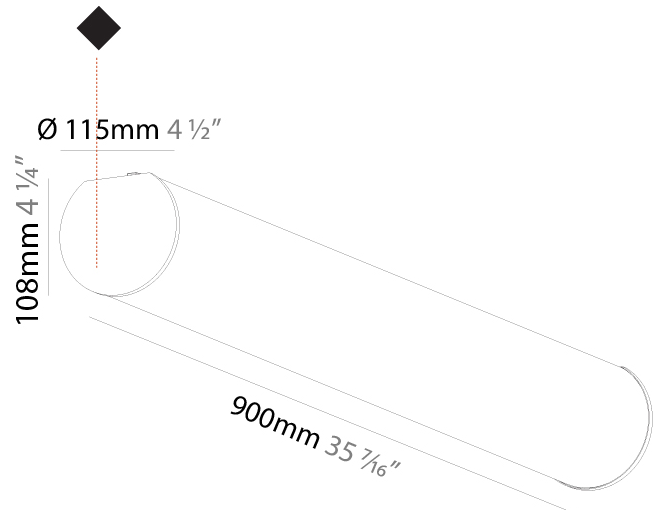

1. To build a product code in our configurator select the specify button on the base model # product page
2. To build a manual product code on this datasheet choose from the options listed below in blue font and add the suffix to the base model #

GENERAL

Series: Bunga
Brand: Prolicht
Division: Architectural
Mounting Type: Surface
Mounting Location: Ceiling
Subcategory: Profile

PHYSICAL

Shape: Cylinder
Diameter (mm): 115
Diameter (in): 4 1/2
Length (mm): 900
Length (in): 35 7/16
Height (mm): 108
Height (in): 4 1/4
Light Distribution: Omnidirectional
Weight (kg): 2.954
Weight (lbs): 6.512
Diffuser: PMMA - Opal
Fixture Finish: [SSR / BKV / CWI / CRY / HAB / UFT / ITA / RUA / FTG / MYG / LOD / PUS / FRO / FUP / KIA / POP / BLS / SPG / MEY / GOH / GUM / CHC / COM / ABZ / JAG / OBR / MOS / ROR](#)
Fixture Material: Aluminum

ELECTRICAL

Lamp Type: LED (Zhaga Standard)
Input Wattage (W): 15
Total Output Wattage (W): 12 / 11.2 (3500K)
Dimming: [Non-Dimming / Phase Dimming (120Vac only) / 0-10V Dimming](#)
Driver Included: Yes
Driver Location: Integrated
Driver Type: Constant Current - 120 / 277Vac
Driver Class: Class 2
Input Voltage (V): 120 - 277
Constant Current (MA): 350 / 325 (3500K)

LED

[Color Temperature (°K): 3000 / 3500 / 4000](#)
Max. Delivered Lumen (lm): 1660 / 1715 / 1750
CRI: >80 CRI
Lamp Life (hrs): 50000

OPTICAL

RATINGS AND CERTIFICATIONS

Certified By: Certified for North American Standards
IP rating: IP20