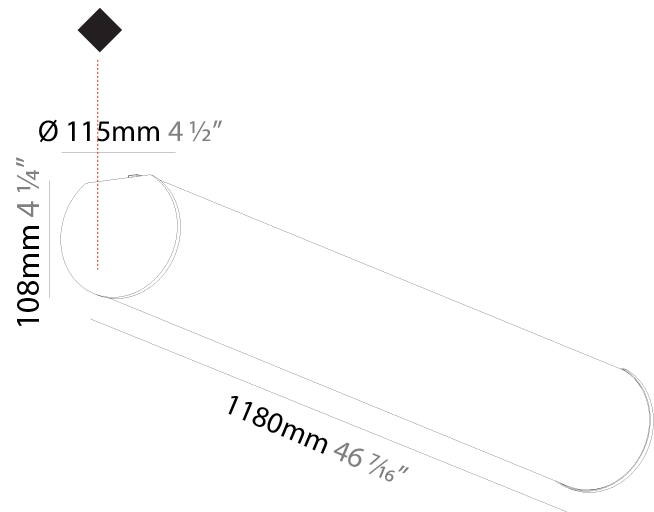

1. To build a product code in our configurator select the specify button on the base model # product page
2. To build a manual product code on this datasheet choose from the options listed below in blue font and add the suffix to the base model #

GENERAL

Series: Bunga
Brand: Prolicht
Division: Architectural
Mounting Type: Surface
Mounting Location: Ceiling
Subcategory: Profile

PHYSICAL

Shape: Cylinder
Diameter (mm): 115
Diameter (in): 4 1/2
Length (mm): 1180
Length (in): 46 7/16
Height (mm): 108
Height (in): 4 1/4
Light Distribution: Omnidirectional
Weight (kg): 3.685
Weight (lbs): 8.124
Diffuser: PMMA - Opal
Fixture Finish: SSR / BKV / CWI / CRY / HAB / UFT / ITA / RUA / FTG / MYG / LOD / PUS / FRO / FUP / KIA / POP / BLS / SPG / MEY / GOH / GUM / CHC / COM / ABZ / JAG / OBR / MOS / ROR
Fixture Material: Aluminum

ELECTRICAL

Lamp Type: LED (Zhaga Standard)
Input Wattage (W): 20
Total Output Wattage (W): 16 / 12.8 (3500K)
Dimming: Non-Dimming / Phase Dimming (120Vac only) / 0-10V Dimming
Driver Included: Yes
Driver Location: Integrated
Driver Type: Constant Current - 120 / 277Vac
Driver Class: Class 2
Input Voltage (V): 120 - 277
Constant Current (MA): 350 / 400 (3500K)

LED

Color Temperature (°K): 3000 / 3500 / 4000
Max. Delivered Lumen (lm): 2210 / 2293 / 2340
CRI: >80 CRI
Lamp Life (hrs): 50000

OPTICAL

RATINGS AND CERTIFICATIONS

Certified By: Certified for North American Standards
IP rating: IP20