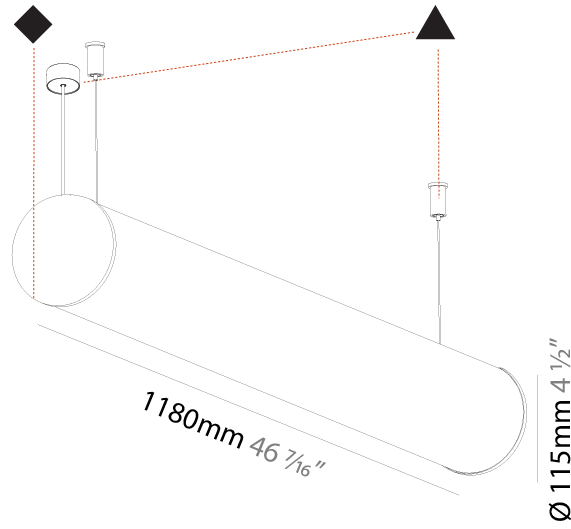

GENERAL

Series: Bunga
Brand: Prolicht
Division: Architectural
Mounting Type: Suspension
Mounting Location: Ceiling
Subcategory: Profile

PHYSICAL

Shape: Cylinder
Length (mm): 1180
Length (in): 46 7/16
Width (mm): 115
Width (in): 4 1/2
Height (mm): 115
Height (in): 4 1/2
Max. Overall Height (mm): 2115
Max. Overall Height (in): 83 1/4
Light Distribution: Omnidirectional
Weight (kg): 4.038
Weight (lbs): 8.88
Diffuser: PMMA - Opal
Fixture Finish: [SSR / BKV / CWI / CRY / HAB / UFT / ITA / RUA / FTG / MYG / LOD / PUS / FRO / FUP / KIA / POP / BLS / SPG / MEY / GOH / GUM / CHC / COM / ABZ / JAG / OBR / MOS / ROR](#)
Fixture Material: Aluminum
Cable Details: [2000mm or 6000mm Transparent Cable](#)
Upon Request: Cable colour - White / Black / Orange / Red

ELECTRICAL

Lamp Type: LED (Zhaga Standard)
Input Wattage (W): 20
Total Output Wattage (W): 16 / 12.8 (3500K)
Dimming: [Non-Dimming / Phase Dimming (120Vac only) / 0-10V Dimming](#)
Driver Included: Yes
Driver Location: Integrated
Driver Type: Constant Current - 120 / 277Vac
Driver Class: Class 2
Input Voltage (V): 120 - 277
Constant Current (MA): 350 / 400 (3500K)

LED

Color Temperature (°K): [3000 / 3500 / 4000](#)
Max. Delivered Lumen (lm): 2210 / 2293 / 2340
CRI: >80 CRI
Lamp Life (hrs): 50000

OPTICAL

RATINGS AND CERTIFICATIONS

Certified By: Certified for North American Standards
IP rating: IP20