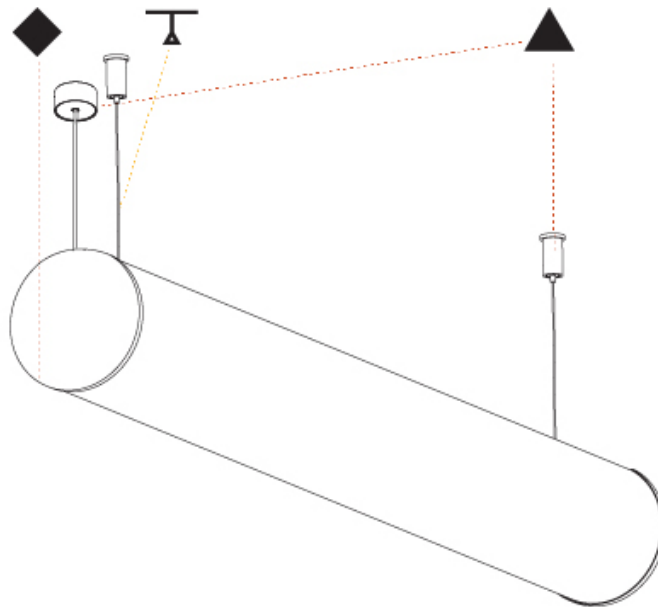

BUNGA SUSPENSION

A30699-

PROJECT _____

TYPE _____

SPECIFIER _____

QUANTITY _____

DATE _____

A