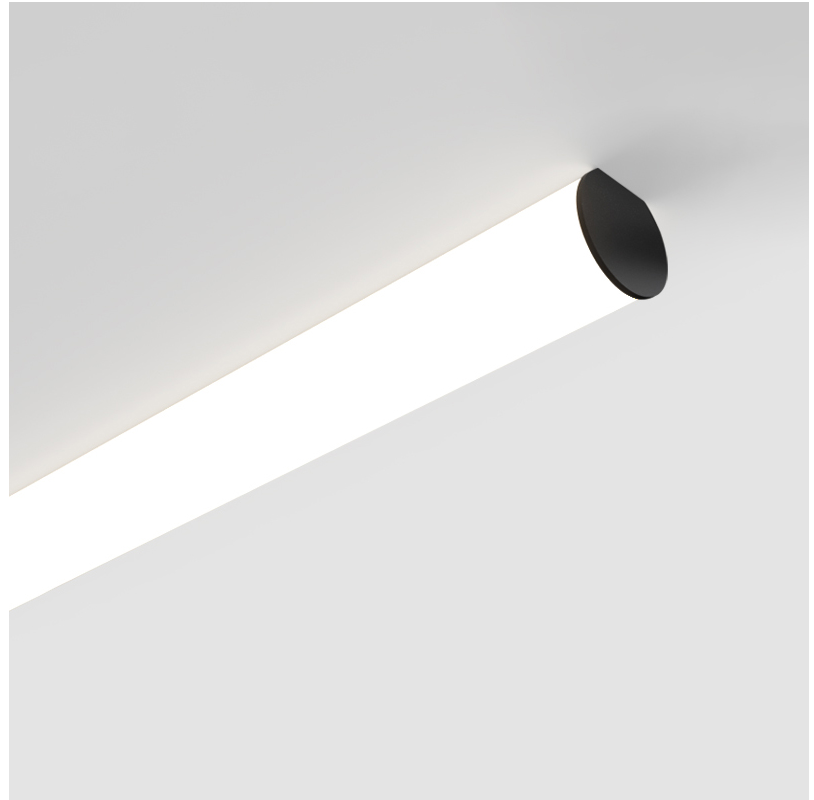

1. To build a product code in our configurator select the specify button on the base model # product page
2. To build a manual product code on this datasheet choose from the options listed below in blue font and add the suffix to the base model #

GENERAL

Series: Bunga
Brand: Prolicht
Division: Architectural
Mounting Type: Surface
Mounting Location: Ceiling
Subcategory: Profile

PHYSICAL

Shape: Cylinder
Diameter (mm): 115
Diameter (in): 4 1/2
Length (mm): 900
Length (in): 35 7/16
Height (mm): 108
Height (in): 4 1/4
Light Distribution: Omnidirectional
Weight (kg): 2.954
Weight (lbs): 6.512
Diffuser: PMMA - Opal
Fixture Finish: SSR / BKV / CWI / CRY / HAB / UFT / ITA / RUA / FTG / MYG / LOD / PUS / FRO / FUP / KIA / POP / BLS / SPG / MEY / GOH / GUM / CHC / COM / ABZ / JAG / OBR / MOS / ROR
Fixture Material: Aluminum

ELECTRICAL

Lamp Type: LED (Zhaga Standard)
Input Wattage (W): 15
Total Output Wattage (W): 12 / 11.2 (3500K)
Dimming: Non-Dimming / Phase Dimming (120Vac only) / 0-10V Dimming
Driver Included: Yes
Driver Location: Integrated
Driver Type: Constant Current - 120 / 277Vac
Driver Class: Class 2
Input Voltage (V): 120 - 277
Constant Current (MA): 350 / 325 (3500K)

LED

Color Temperature (°K): 3000 / 3500 / 4000
Max. Delivered Lumen (lm): 1660 / 1715 / 1750
CRI: >80 CRI
Lamp Life (hrs): 50000

OPTICAL

RATINGS AND CERTIFICATIONS

Certified By: Certified for North American Standards
IP rating: IP20