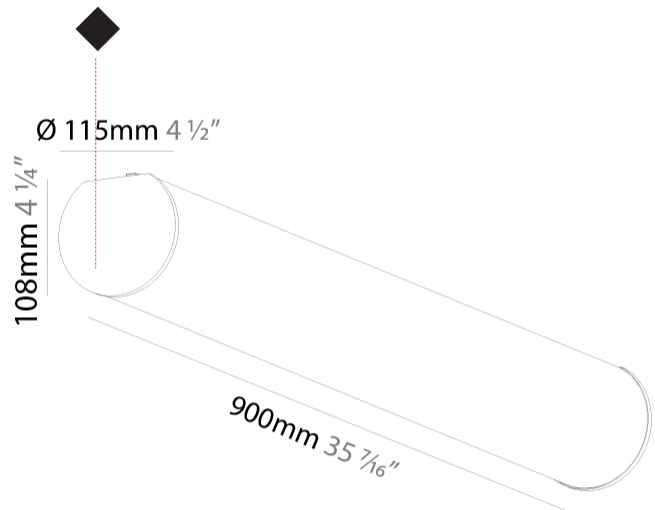

1. To build a product code in our configurator select the specify button on the base model # product page
2. To build a manual product code on this datasheet choose from the options listed below in blue font and add the suffix to the base model #

GENERAL

Series: Bunga
Brand: Prolicht
Division: Architectural
Mounting Type: Surface
Mounting Location: Ceiling
Subcategory: Profile

PHYSICAL

Shape: Cylinder
Diameter (mm): 115
Diameter (in): 4 1/2
Length (mm): 900
Length (in): 35 7/16
Height (mm): 108
Height (in): 4 1/4
Light Distribution: Omnidirectional
Weight (kg): 2.954
Weight (lbs): 6.512
Diffuser: PMMA - Opal
Fixture Finish: SSR / BKV / CWI / CRY / HAB / UFT / ITA / RUA / FTG / MYG / LOD / PUS / FRO / FUP / KIA / POP / BLS / SPG / MEY / GOH / GUM / CHC / COM / ABZ / JAG / OBR / MOS / ROR
Fixture Material: Aluminum

ELECTRICAL

Lamp Type: LED (Zhaga Standard)
Input Wattage (W): 15
Total Output Wattage (W): 12 / 11.2 (3500K)
Dimming: Non-Dimming / Phase Dimming (120Vac only) / 0-10V Dimming
Driver Included: Yes
Driver Location: Integrated
Driver Type: Constant Current - 120 / 277Vac
Driver Class: Class 2
Input Voltage (V): 120 - 277
Constant Current (MA): 350 / 325 (3500K)

LED

Color Temperature (°K): 3000 / 3500 / 4000
Max. Delivered Lumen (lm): 1660 / 1715 / 1750
CRI: >80 CRI
Lamp Life (hrs): 50000

OPTICAL

RATINGS AND CERTIFICATIONS

Certified By: Certified for North American Standards
IP rating: IP20