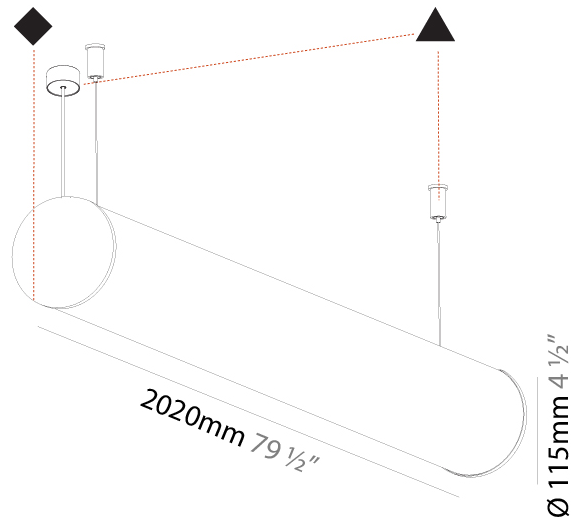

GENERAL

Series: Bunga
Brand: Prolicht
Division: Architectural
Mounting Type: Suspension
Mounting Location: Ceiling
Subcategory: Profile

PHYSICAL

Shape: Cylinder
Length (mm): 2020
Length (in): 79 1/2
Width (mm): 115
Width (in): 4 1/2
Height (mm): 115
Height (in): 4 1/2
Light Distribution: Omnidirectional
Weight (kg): 6.22
Weight (lbs): 13.71
Diffuser: PMMA - Opal
Fixture Finish: [SSR / BKV / CWI / CRY / HAB / UFT / ITA / RUA / FTG / MYG / LOD / PUS / FRO / FUP / KIA / POP / BLS / SPG / MEY / GOH / GUM / CHC / COM / ABZ / JAG / OBR / MOS / ROR](#)
Fixture Material: Aluminum
Cable Details: [2000mm or 6000mm Transparent Cable](#)
Upon Request: Cable colour - White / Black / Orange / Red

ELECTRICAL

Lamp Type: LED (Zhaga Standard)
Input Wattage (W): 35
Total Output Wattage (W): 28 / 22.8 (3500K)
Dimming: [Non-Dimming / Phase Dimming (120Vac only) / 0-10V Dimming](#)
Driver Included: Yes
Driver Location: Integrated
Driver Type: Constant Current - 120 / 277Vac
Driver Class: Class 2
Input Voltage (V): 120 - 277
Constant Current (MA): 350 / 700 (3500K)

LED

Color Temperature (°K): [3000 / 3500 / 4000](#)
Max. Delivered Lumen (lm): 3870 / 4008 / 4090
CRI: >80 CRI
Lamp Life (hrs): 50000

OPTICAL

RATINGS AND CERTIFICATIONS

Certified By: Certified for North American Standards
IP rating: IP20