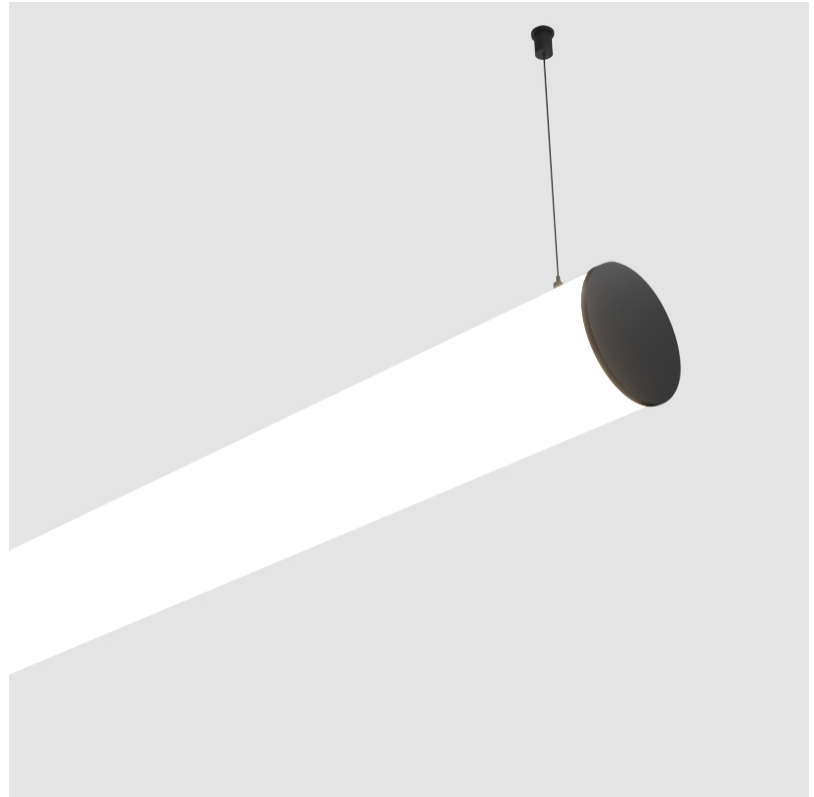

GENERAL

Series: Bunga
Brand: Prolicht
Division: Architectural
Mounting Type: Suspension
Mounting Location: Ceiling
Subcategory: Profile

PHYSICAL

Shape: Cylinder
Length (mm): 2020
Length (in): 79 1/2
Width (mm): 115
Width (in): 4 1/2
Height (mm): 115
Height (in): 4 1/2
Light Distribution: Omnidirectional
Weight (kg): 6.22
Weight (lbs): 13.71
Diffuser: PMMA - Opal
Fixture Finish: [SSR / BKV / CWI / CRY / HAB / UFT / ITA / RUA / FTG / MYG / LOD / PUS / FRO / FUP / KIA / POP / BLS / SPG / MEY / GOH / GUM / CHC / COM / ABZ / JAG / OBR / MOS / ROR](#)
Fixture Material: Aluminum
Cable Details: [2000mm or 6000mm Transparent Cable](#)
Upon Request: Cable colour - White / Black / Orange / Red

ELECTRICAL

Lamp Type: LED (Zhaga Standard)
Input Wattage (W): 35
Total Output Wattage (W): 28 / 22.8 (3500K)
Dimming: [Non-Dimming / Phase Dimming (120Vac only) / 0-10V Dimming](#)
Driver Included: Yes
Driver Location: Integrated
Driver Type: Constant Current - 120 / 277Vac
Driver Class: Class 2
Input Voltage (V): 120 - 277
Constant Current (MA): 350 / 700 (3500K)

LED

Color Temperature (°K): [3000 / 3500 / 4000](#)
Max. Delivered Lumen (lm): 3870 / 4008 / 4090
CRI: >80 CRI
Lamp Life (hrs): 50000

OPTICAL

RATINGS AND CERTIFICATIONS

Certified By: Certified for North American Standards
IP rating: IP20