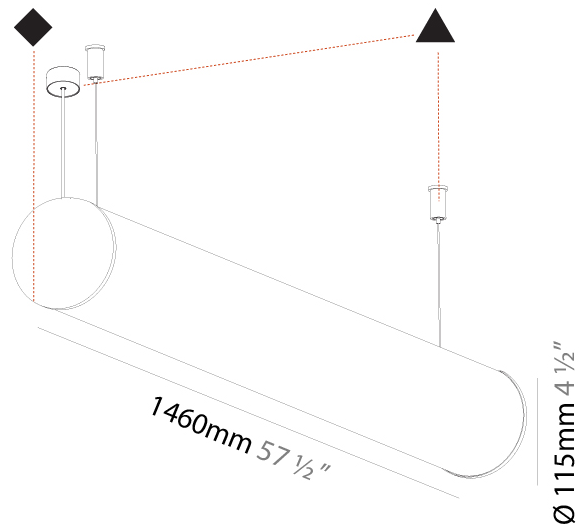

GENERAL

Series: Bunga
Brand: Prolicht
Division: Architectural
Mounting Type: Suspension
Mounting Location: Ceiling
Subcategory: Profile

PHYSICAL

Shape: Cylinder
Length (mm): 1460
Length (in): 57 1/2
Width (mm): 115
Width (in): 4 1/2
Height (mm): 115
Height (in): 4 1/2
Max. Overall Height (mm): 2115
Max. Overall Height (in): 83 1/4
Light Distribution: Omnidirectional
Weight (kg): 4.767
Weight (lbs): 10.509
Diffuser: PMMA - Opal
Fixture Finish: [SSR / BKV / CWI / CRY / HAB / UFT / ITA / RUA / FTG / MYG / LOD / PUS / FRO / FUP / KIA / POP / BLS / SPG / MEY / GOH / GUM / CHC / COM / ABZ / JAG / OBR / MOS / ROR](#)
Fixture Material: Aluminum
Cable Details: [2000mm or 6000mm Transparent Cable](#)
Upon Request: Cable colour - White / Black / Orange / Red

ELECTRICAL

Lamp Type: LED (Zhaga Standard)
Input Wattage (W): 25
Total Output Wattage (W): 20 / 16 (3500K)
Dimming: [Non-Dimming / Phase Dimming (120Vac only) / 0-10V Dimming](#)
Driver Included: Yes
Driver Location: Integrated
Driver Type: Constant Current - 120 / 277Vac
Driver Class: Class 2
Input Voltage (V): 120 - 277
Constant Current (MA): 350 / 500 (3500K)

LED

Color Temperature (*K): [3000 / 3500 / 4000](#)
Max. Delivered Lumen (lm): 2770 / 2862 / 2920
CRI: >80 CRI
Lamp Life (hrs): 50000

OPTICAL

RATINGS AND CERTIFICATIONS

Certified By: Certified for North American Standards
IP rating: IP20