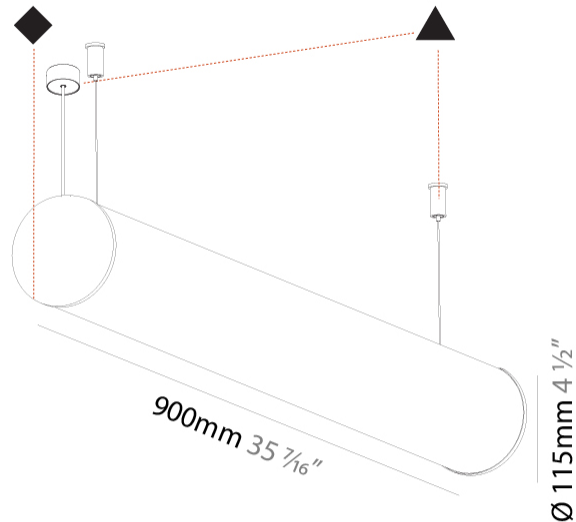

GENERAL

Series: Bunga
Brand: Prolicht
Division: Architectural
Mounting Type: Suspension
Mounting Location: Ceiling
Subcategory: Profile

PHYSICAL

Shape: Cylinder
Length (mm): 900
Length (in): 35 7/16
Width (mm): 115
Width (in): 4 1/2
Height (mm): 115
Height (in): 4 1/2
Max. Overall Height (mm): 2115
Max. Overall Height (in): 83 1/4
Light Distribution: Omnidirectional
Weight (kg): 3.308
Weight (lbs): 7.28
Diffuser: PMMA - Opal
Fixture Finish: SSR / BKV / CWI / CRY / HAB / UFT / ITA / RUA / FTG / MYG / LOD / PUS / FRO / FUP / KIA / POP / BLS / SPG / MEY / GOH / GUM / CHC / COM / ABZ / JAG / OBR / MOS / ROR
Fixture Material: Aluminum
Cable Details: 2000mm or 6000mm Transparent Cable
Upon Request: Cable colour - White / Black / Orange / Red

ELECTRICAL

Lamp Type: LED (Zhaga Standard)
Input Wattage (W): 15
Total Output Wattage (W): 12 / 11.1 (3500K)
Dimming: Non-Dimming / Phase Dimming (120Vac only) / 0-10V Dimming
Driver Included: Yes
Driver Location: Integrated
Driver Type: Constant Current - 120 / 277Vac
Driver Class: Class 2
Input Voltage (V): 120 - 277
Constant Current (MA): 350 / 375 (3500K)

LED

Color Temperature (*K): 3000 / 3500 / 4000
Max. Delivered Lumen (lm): 1660 / 1715 / 1750
CRI: >80 CRI
Lamp Life (hrs): 50000

OPTICAL

RATINGS AND CERTIFICATIONS

Certified By: Certified for North American Standards
IP rating: IP20