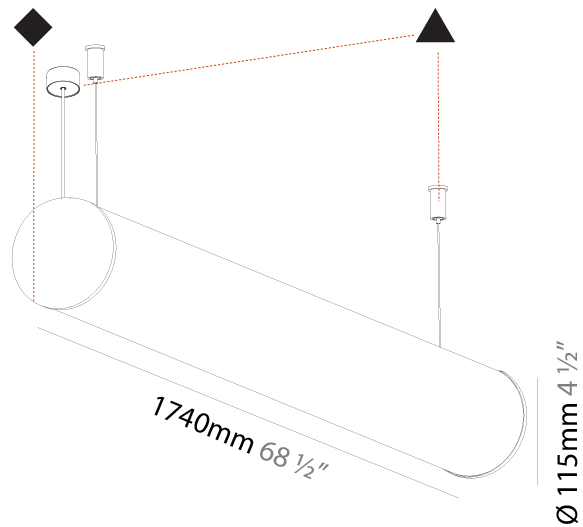

GENERAL

Series: Bunga
Brand: Prolicht
Division: Architectural
Mounting Type: Suspension
Mounting Location: Ceiling
Subcategory: Profile

PHYSICAL

Shape: Cylinder
Length (mm): 1740
Length (in): 68 ½
Width (mm): 115
Width (in): 4 ½
Height (mm): 115
Height (in): 4 ½
Light Distribution: Omnidirectional
Weight (kg): 5.492
Weight (lbs): 12.107
Diffuser: PMMA - Opal
Fixture Finish: [SSR / BKV / CWI / CRY / HAB / UFT / ITA / RUA / FTG / MYG / LOD / PUS / FRO / FUP / KIA / POP / BLS / SPG / MEY / GOH / GUM / CHC / COM / ABZ / JAG / OBR / MOS / ROR](#)
Fixture Material: Aluminum
Cable Details: 2000mm or 6000mm Transparent Cable

ELECTRICAL

Lamp Type: LED (Zhaga Standard)
Input Wattage (W): 30
Total Output Wattage (W): 24 / 19.2 (3500K)
Dimming: [Non-Dimming / Phase Dimming (120Vac only) / 0-10V Dimming](#)
Driver Included: Yes
Driver Location: Integrated
Driver Type: Constant Current - 120 / 277Vac
Driver Class: Class 2
Input Voltage (V): 120 - 277
Constant Current (MA): 350 / 600 (3500K)

LED

Color Temperature (°K): [3000 / 3500 / 4000](#)
Max. Delivered Lumen (lm): 3320 / 3440 / 3510
CRI: >80 CRI
Lamp Life (hrs): 50000

OPTICAL

RATINGS AND CERTIFICATIONS

Certified By: Certified for North American Standards
IP rating: IP20

PROJECT
TYPE
SPECIFIER
QUANTITY
DATE