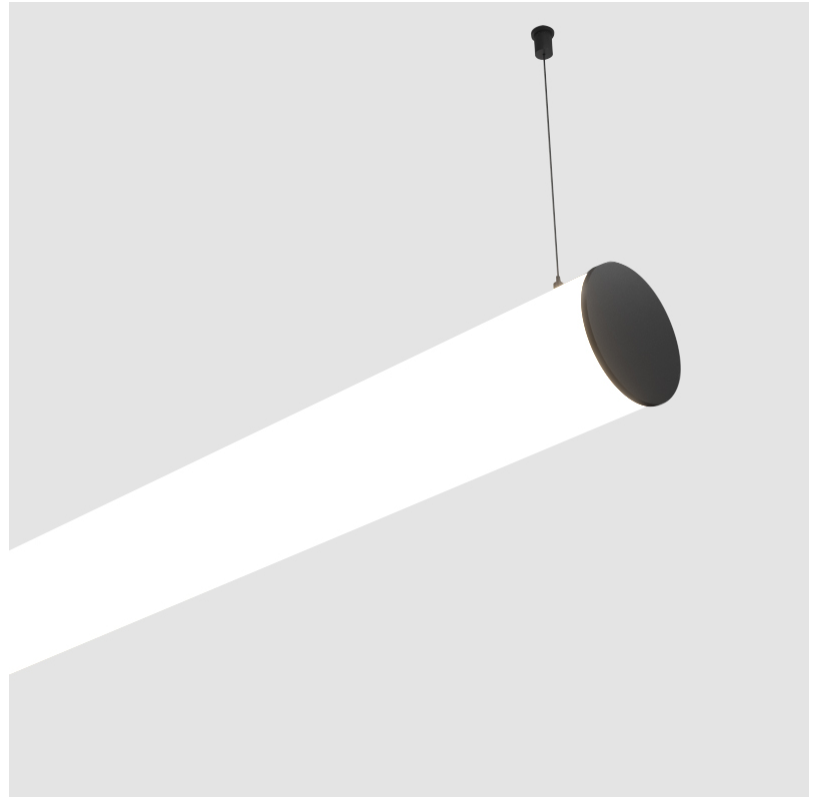

GENERAL

Series: Bunga
Brand: Prolicht
Division: Architectural
Mounting Type: Suspension
Mounting Location: Ceiling
Subcategory: Profile

PHYSICAL

Shape: Cylinder
Length (mm): 1460
Length (in): 57 1/2
Width (mm): 115
Width (in): 4 1/2
Height (mm): 115
Height (in): 4 1/2
Max. Overall Height (mm): 2115
Max. Overall Height (in): 83 1/4
Light Distribution: Omnidirectional
Weight (kg): 4.767
Weight (lbs): 10.509
Diffuser: PMMA - Opal
Fixture Finish: [SSR / BKV / CWI / CRY / HAB / UFT / ITA / RUA / FTG / MYG / LOD / PUS / FRO / FUP / KIA / POP / BLS / SPG / MEY / GOH / GUM / CHC / COM / ABZ / JAG / OBR / MOS / ROR](#)
Fixture Material: Aluminum
Cable Details: [2000mm or 6000mm Transparent Cable](#)
Upon Request: Cable colour - White / Black / Orange / Red

ELECTRICAL

Lamp Type: LED (Zhaga Standard)
Input Wattage (W): 25
Total Output Wattage (W): 20 / 16 (3500K)
Dimming: [Non-Dimming / Phase Dimming (120Vac only) / 0-10V Dimming](#)
Driver Included: Yes
Driver Location: Integrated
Driver Type: Constant Current - 120 / 277Vac
Driver Class: Class 2
Input Voltage (V): 120 - 277
Constant Current (MA): 350 / 500 (3500K)

LED

Color Temperature (*K): [3000 / 3500 / 4000](#)
Max. Delivered Lumen (lm): 2770 / 2862 / 2920
CRI: >80 CRI
Lamp Life (hrs): 50000

OPTICAL

RATINGS AND CERTIFICATIONS

Certified By: Certified for North American Standards
IP rating: IP20