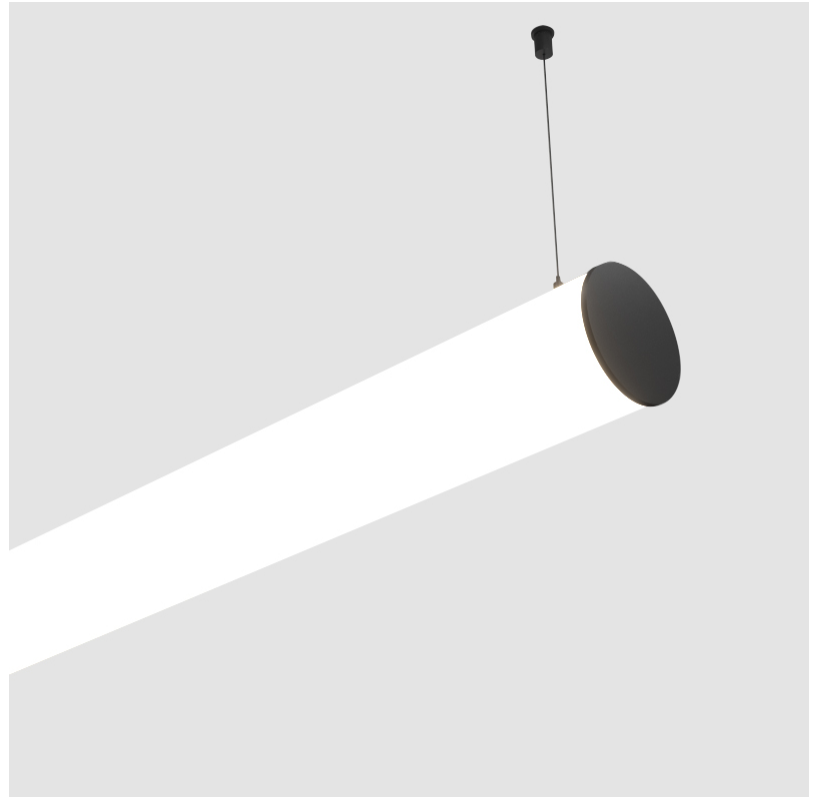

GENERAL

Series: Bunga
Brand: Prolicht
Division: Architectural
Mounting Type: Suspension
Mounting Location: Ceiling
Subcategory: Profile

PHYSICAL

Shape: Cylinder
Length (mm): 1180
Length (in): 46 7/16
Width (mm): 115
Width (in): 4 1/2
Height (mm): 115
Height (in): 4 1/2
Max. Overall Height (mm): 2115
Max. Overall Height (in): 83 1/4
Light Distribution: Omnidirectional
Weight (kg): 4.038
Weight (lbs): 8.88
Diffuser: PMMA - Opal
Fixture Finish: [SSR / BKV / CWI / CRY / HAB / UFT / ITA / RUA / FTG / MYG / LOD / PUS / FRO / FUP / KIA / POP / BLS / SPG / MEY / GOH / GUM / CHC / COM / ABZ / JAG / OBR / MOS / ROR](#)
Fixture Material: Aluminum
Cable Details: [2000mm or 6000mm Transparent Cable](#)
Upon Request: Cable colour - White / Black / Orange / Red

ELECTRICAL

Lamp Type: LED (Zhaga Standard)
Input Wattage (W): 20
Total Output Wattage (W): 16 / 12.8 (3500K)
Dimming: [Non-Dimming / Phase Dimming (120Vac only) / 0-10V Dimming](#)
Driver Included: Yes
Driver Location: Integrated
Driver Type: Constant Current - 120 / 277Vac
Driver Class: Class 2
Input Voltage (V): 120 - 277
Constant Current (MA): 350 / 400 (3500K)

LED

Color Temperature (°K): [3000 / 3500 / 4000](#)
Max. Delivered Lumen (lm): 2210 / 2293 / 2340
CRI: >80 CRI
Lamp Life (hrs): 50000

OPTICAL

RATINGS AND CERTIFICATIONS

Certified By: Certified for North American Standards
IP rating: IP20