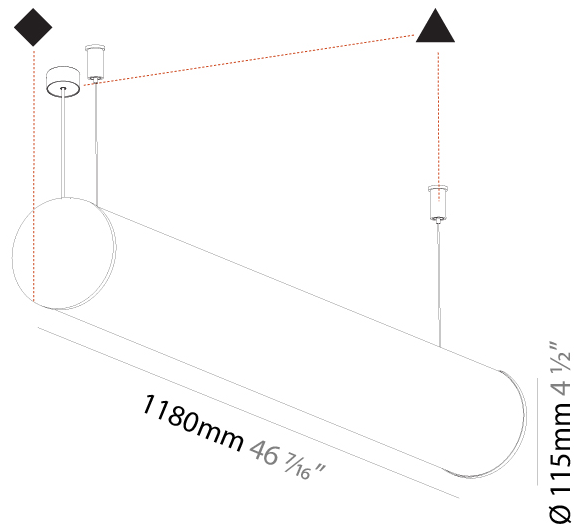

GENERAL

Series: Bunga
Brand: Prolicht
Division: Architectural
Mounting Type: Suspension
Mounting Location: Ceiling
Subcategory: Profile

PHYSICAL

Shape: Cylinder
Length (mm): 1180
Length (in): 46 7/16
Width (mm): 115
Width (in): 4 1/2
Height (mm): 115
Height (in): 4 1/2
Max. Overall Height (mm): 2115
Max. Overall Height (in): 83 1/4
Light Distribution: Omnidirectional
Weight (kg): 4.038
Weight (lbs): 8.88
Diffuser: PMMA - Opal
Fixture Finish: [SSR / BKV / CWI / CRY / HAB / UFT / ITA / RUA / FTG / MYG / LOD / PUS / FRO / FUP / KIA / POP / BLS / SPG / MEY / GOH / GUM / CHC / COM / ABZ / JAG / OBR / MOS / ROR](#)
Fixture Material: Aluminum
Cable Details: [2000mm or 6000mm Transparent Cable](#)
Upon Request: Cable colour - White / Black / Orange / Red

ELECTRICAL

Lamp Type: LED (Zhaga Standard)
Input Wattage (W): 20
Total Output Wattage (W): 16 / 12.8 (3500K)
Dimming: [Non-Dimming / Phase Dimming (120Vac only) / 0-10V Dimming](#)
Driver Included: Yes
Driver Location: Integrated
Driver Type: Constant Current - 120 / 277Vac
Driver Class: Class 2
Input Voltage (V): 120 - 277
Constant Current (MA): 350 / 400 (3500K)

LED

Color Temperature (°K): [3000 / 3500 / 4000](#)
Max. Delivered Lumen (lm): 2210 / 2293 / 2340
CRI: >80 CRI
Lamp Life (hrs): 50000

OPTICAL

RATINGS AND CERTIFICATIONS

Certified By: Certified for North American Standards
IP rating: IP20