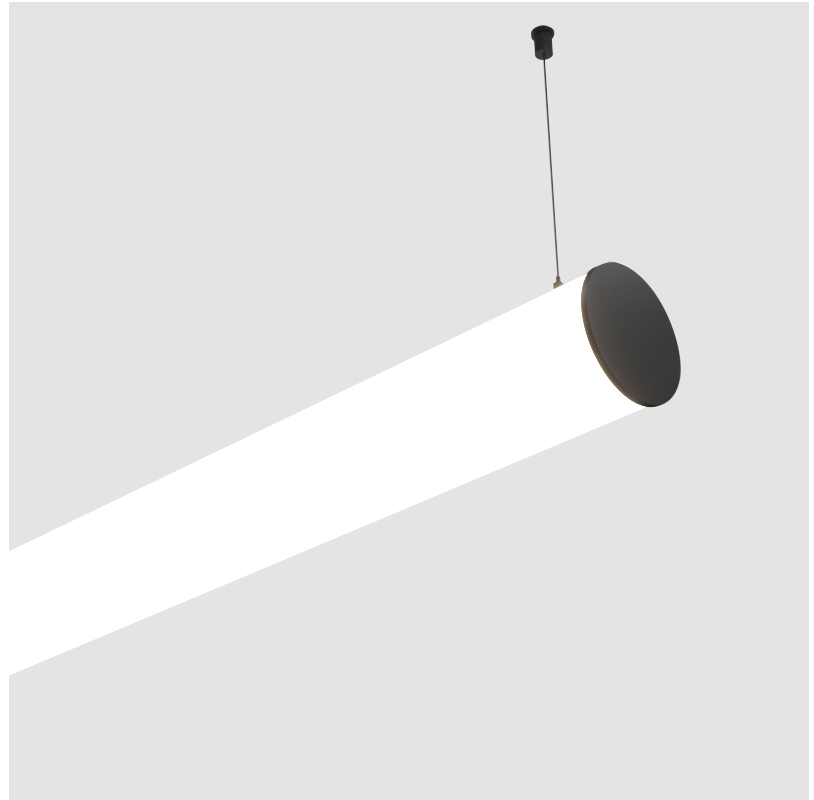

BUNGA SUSPENSION

A30697-

base number LED Dimming Color Temperature Finishes (Diamond) Finishes (Triangle) Cable Options

- To build a product code in our configurator select the specify button on the base model # product page
- To build a manual product code on this datasheet choose from the options listed below in blue font and add the suffix to the base model #

GENERAL

Series: Bunga
 Brand: Prolicht
 Division: Architectural
 Mounting Type: Suspension
 Mounting Location: Ceiling
 Subcategory: Profile

PHYSICAL

Shape: Cylinder
 Length (mm): 1460
 Length (in): 57 1/2
 Width (mm): 115
 Width (in): 4 1/2
 Height (mm): 115
 Height (in): 4 1/2
 Max. Overall Height (mm): 2115
 Max. Overall Height (in): 83 1/4
 Light Distribution: Omnidirectional
 Weight (kg): 4.767
 Weight (lbs): 10.509
 Diffuser: PMMA - Opal
 Fixture Finish: [SSR / BKV / CWI / CRY / HAB / UFT / ITA / RUA / FTG / MYG / LOD / PUS / FRO / FUP / KIA / POP / BLS / SPG / MEY / GOH / GUM / CHC / COM / ABZ / JAG / OBR / MOS / ROR](#)
 Fixture Material: Aluminum
 Cable Details: [2000mm or 6000mm Transparent Cable](#)
 Upon Request: Cable colour - White / Black / Orange / Red

LED

Color Temperature (*K): [3000 / 3500 / 4000](#)
 Max. Delivered Lumen (lm): 2770 / 2862 / 2920
 CRI: >80 CRI
 Lamp Life (hrs): 50000

OPTICAL

RATINGS AND CERTIFICATIONS

Certified By: Certified for North American Standards
 IP rating: IP20

GENERAL

Series: Bunga
Brand: Prolicht
Division: Architectural
Mounting Type: Surface
Mounting Location: Ceiling
Subcategory: Profile

PHYSICAL

Shape: Cylinder
Diameter (mm): 115
Diameter (in): 4 1/2
Length (mm): 1460
Length (in): 57 1/2
Height (mm): 108
Height (in): 4 1/4
Light Distribution: Omnidirectional
Weight (kg): 4.413
Weight (lbs): 9.729
Diffuser: PMMA - Opal
Fixture Finish: SSR / BKV / CWI / CRY / HAB / UFT / ITA / RUA / FTG / MYG / LOD / PUS / FRO / FUP / KIA / POP / BLS / SPG / MEY / GOH / GUM / CHC / COM / ABZ / JAG / OBR / MOS / ROR
Fixture Material: Aluminum