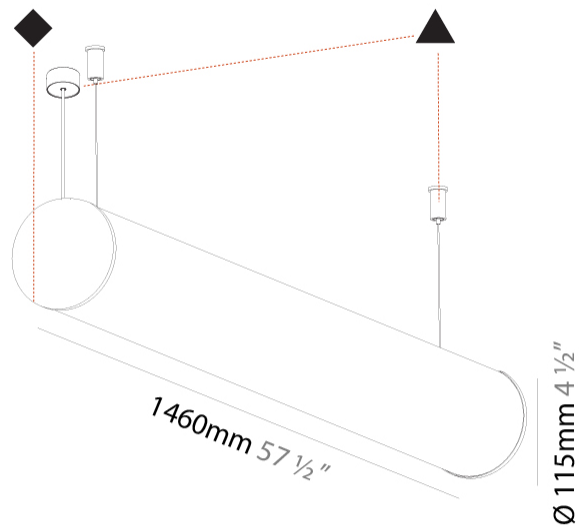

GENERAL

Series: Bunga
Brand: Prolicht
Division: Architectural
Mounting Type: Suspension
Mounting Location: Ceiling
Subcategory: Profile

PHYSICAL

Shape: Cylinder
Length (mm): 1460
Length (in): 57 1/2
Width (mm): 115
Width (in): 4 1/2
Height (mm): 115
Height (in): 4 1/2
Max. Overall Height (mm): 2115
Max. Overall Height (in): 83 1/4
Light Distribution: Omnidirectional
Weight (kg): 4.767
Weight (lbs): 10.509
Diffuser: PMMA - Opal
Fixture Finish: [SSR / BKV / CWI / CRY / HAB / UFT / ITA / RUA / FTG / MYG / LOD / PUS / FRO / FUP / KIA / POP / BLS / SPG / MEY / GOH / GUM / CHC / COM / ABZ / JAG / OBR / MOS / ROR](#)
Fixture Material: Aluminum
Cable Details: [2000mm or 6000mm Transparent Cable](#)
Upon Request: Cable colour - White / Black / Orange / Red

ELECTRICAL

Lamp Type: LED (Zhaga Standard)
Input Wattage (W): 25
Total Output Wattage (W): 20 / 16 (3500K)
Dimming: [Non-Dimming / Phase Dimming (120Vac only) / 0-10V Dimming](#)
Driver Included: Yes
Driver Location: Integrated
Driver Type: Constant Current - 120 / 277Vac
Driver Class: Class 2
Input Voltage (V): 120 - 277
Constant Current (MA): 350 / 500 (3500K)

LED

Color Temperature (*K): [3000 / 3500 / 4000](#)
Max. Delivered Lumen (lm): 2770 / 2862 / 2920
CRI: >80 CRI
Lamp Life (hrs): 50000

OPTICAL

RATINGS AND CERTIFICATIONS

Certified By: Certified for North American Standards
IP rating: IP20