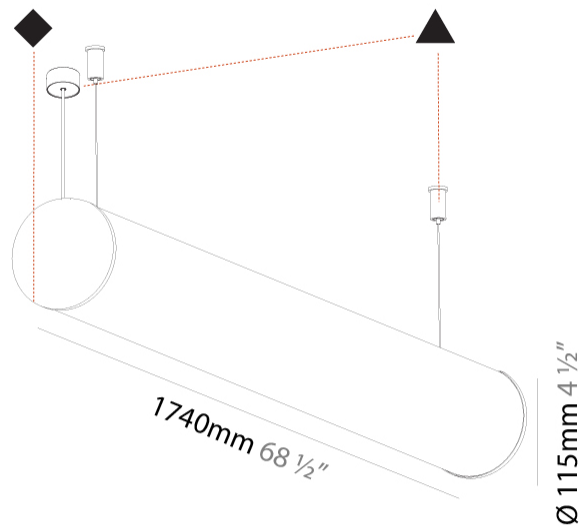

1. To build a product code in our configurator select the specify button on the base model # product page
2. To build a manual product code on this datasheet choose from the options listed below in blue font and add the suffix to the base model #

GENERAL

Series: Bunga
Brand: Prolicht
Division: Architectural
Mounting Type: Suspension
Mounting Location: Ceiling
Subcategory: Profile

PHYSICAL

Shape: Cylinder
Length (mm): 1740
Length (in): 68 ½
Width (mm): 115
Width (in): 4 ½
Height (mm): 115
Height (in): 4 ½
Light Distribution: Omnidirectional
Weight (kg): 5.492
Weight (lbs): 12.107
Diffuser: PMMA - Opal
Fixture Finish: [SSR / BKV / CWI / CRY / HAB / UFT / ITA / RUA / FTG / MYG / LOD / PUS / FRO / FUP / KIA / POP / BLS / SPG / MEY / GOH / GUM / CHC / COM / ABZ / JAG / OBR / MOS / ROR](#)
Fixture Material: Aluminum
Cable Details: 2000mm or 6000mm Transparent Cable

ELECTRICAL

Lamp Type: LED (Zhaga Standard)
Input Wattage (W): 30
Total Output Wattage (W): 24 / 19.2 (3500K)
Dimming: [Non-Dimming / Phase Dimming (120Vac only) / 0-10V Dimming](#)
Driver Included: Yes
Driver Location: Integrated
Driver Type: Constant Current - 120 / 277Vac
Driver Class: Class 2
Input Voltage (V): 120 - 277
Constant Current (MA): 350 / 600 (3500K)

LED

Color Temperature (°K): [3000 / 3500 / 4000](#)
Max. Delivered Lumen (lm): 3320 / 3440 / 3510
CRI: >80 CRI
Lamp Life (hrs): 50000

OPTICAL

RATINGS AND CERTIFICATIONS

Certified By: Certified for North American Standards
IP rating: IP20