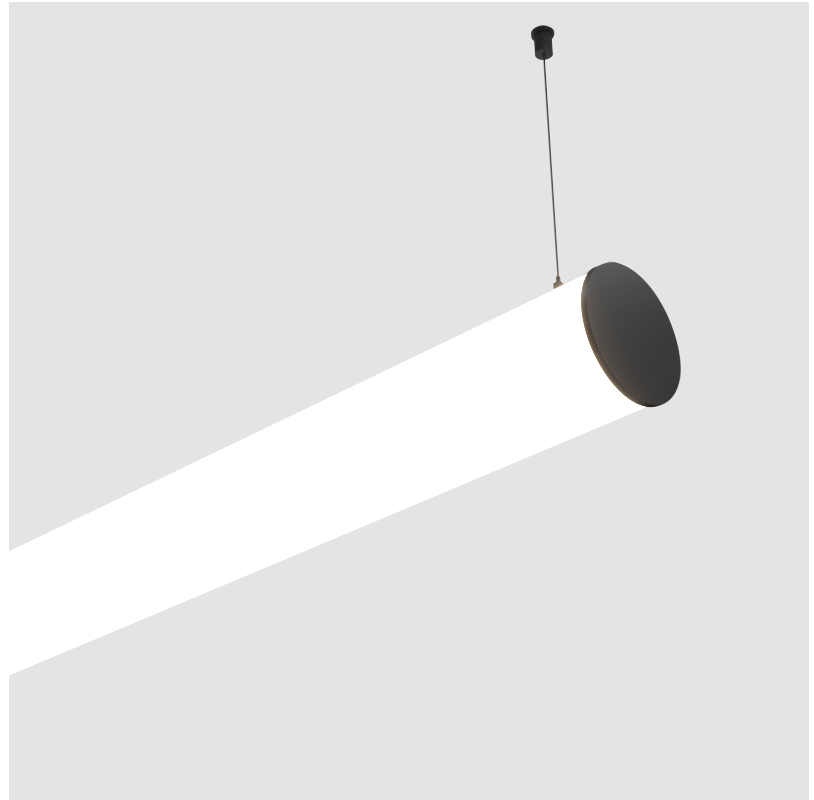

1. To build a product code in our configurator select the specify button on the base model # product page
2. To build a manual product code on this datasheet choose from the options listed below in blue font and add the suffix to the base model #

GENERAL

Series: Bunga
Brand: Prolicht
Division: Architectural
Mounting Type: Suspension
Mounting Location: Ceiling
Subcategory: Profile

PHYSICAL

Shape: Cylinder
Length (mm): 1740
Length (in): 68 ½
Width (mm): 115
Width (in): 4 ½
Height (mm): 115
Height (in): 4 ½
Light Distribution: Omnidirectional
Weight (kg): 5.492
Weight (lbs): 12.107
Diffuser: PMMA - Opal
Fixture Finish: [SSR / BKV / CWI / CRY / HAB / UFT / ITA / RUA / FTG / MYG / LOD / PUS / FRO / FUP / KIA / POP / BLS / SPG / MEY / GOH / GUM / CHC / COM / ABZ / JAG / OBR / MOS / ROR](#)
Fixture Material: Aluminum
Cable Details: 2000mm or 6000mm Transparent Cable

ELECTRICAL

Lamp Type: LED (Zhaga Standard)
Input Wattage (W): 30
Total Output Wattage (W): 24 / 19.2 (3500K)
Dimming: [Non-Dimming / Phase Dimming (120Vac only) / 0-10V Dimming](#)
Driver Included: Yes
Driver Location: Integrated
Driver Type: Constant Current - 120 / 277Vac
Driver Class: Class 2
Input Voltage (V): 120 - 277
Constant Current (MA): 350 / 600 (3500K)

LED

Color Temperature (°K): [3000 / 3500 / 4000](#)
Max. Delivered Lumen (lm): 3320 / 3440 / 3510
CRI: >80 CRI
Lamp Life (hrs): 50000

OPTICAL

RATINGS AND CERTIFICATIONS

Certified By: Certified for North American Standards
IP rating: IP20