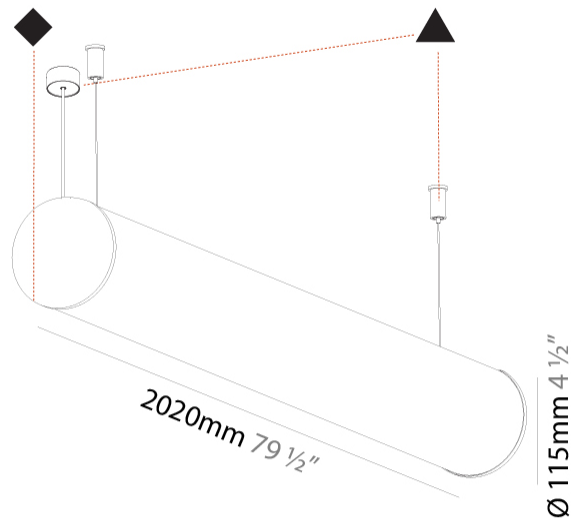

GENERAL

Series: Bunga
Brand: Prolicht
Division: Architectural
Mounting Type: Suspension
Mounting Location: Ceiling
Subcategory: Profile

PHYSICAL

Shape: Cylinder
Length (mm): 2020
Length (in): 79 1/2
Width (mm): 115
Width (in): 4 1/2
Height (mm): 115
Height (in): 4 1/2
Light Distribution: Omnidirectional
Weight (kg): 6.22
Weight (lbs): 13.71
Diffuser: PMMA - Opal
Fixture Finish: [SSR / BKV / CWI / CRY / HAB / UFT / ITA / RUA / FTG / MYG / LOD / PUS / FRO / FUP / KIA / POP / BLS / SPG / MEY / GOH / GUM / CHC / COM / ABZ / JAG / OBR / MOS / ROR](#)
Fixture Material: Aluminum
Cable Details: [2000mm or 6000mm Transparent Cable](#)
Upon Request: Cable colour - White / Black / Orange / Red

ELECTRICAL

Lamp Type: LED (Zhaga Standard)
Input Wattage (W): 35
Total Output Wattage (W): 28 / 22.8 (3500K)
Dimming: [Non-Dimming / Phase Dimming (120Vac only) / 0-10V Dimming](#)
Driver Included: Yes
Driver Location: Integrated
Driver Type: Constant Current - 120 / 277Vac
Driver Class: Class 2
Input Voltage (V): 120 - 277
Constant Current (MA): 350 / 700 (3500K)

LED

Color Temperature (°K): [3000 / 3500 / 4000](#)
Max. Delivered Lumen (lm): 3870 / 4008 / 4090
CRI: >80 CRI
Lamp Life (hrs): 50000

OPTICAL

RATINGS AND CERTIFICATIONS

Certified By: Certified for North American Standards
IP rating: IP20