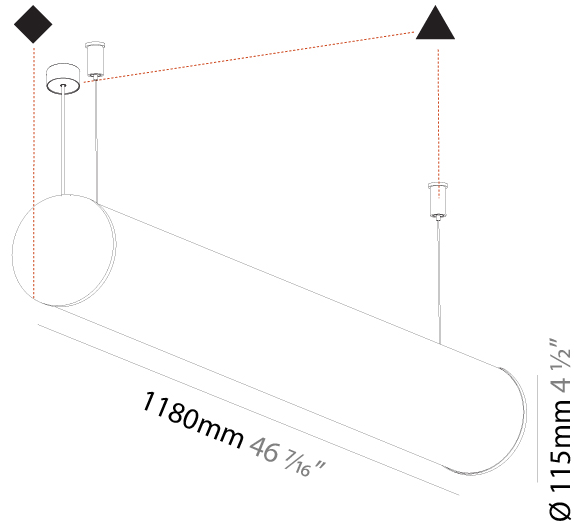

GENERAL

Series: Bunga
Brand: Prolicht
Division: Architectural
Mounting Type: Suspension
Mounting Location: Ceiling
Subcategory: Profile

PHYSICAL

Shape: Cylinder
Length (mm): 1180
Length (in): 46 7/16
Width (mm): 115
Width (in): 4 1/2
Height (mm): 115
Height (in): 4 1/2
Max. Overall Height (mm): 2115
Max. Overall Height (in): 83 1/4
Light Distribution: Omnidirectional
Weight (kg): 4.038
Weight (lbs): 8.88
Diffuser: PMMA - Opal
Fixture Finish: SSR / BKV / CWI / CRY / HAB / UFT / ITA / RUA / FTG / MYG / LOD / PUS / FRO / FUP / KIA / POP / BLS / SPG / MEY / GOH / GUM / CHC / COM / ABZ / JAG / OBR / MOS / ROR
Fixture Material: Aluminum
Cable Details: 2000mm or 6000mm Transparent Cable
Upon Request: Cable colour - White / Black / Orange / Red

ELECTRICAL

Lamp Type: LED (Zhaga Standard)
Input Wattage (W): 20
Total Output Wattage (W): 16 / 12.8 (3500K)
Dimming: Non-Dimming / Phase Dimming (120Vac only) / 0-10V Dimming
Driver Included: Yes
Driver Location: Integrated
Driver Type: Constant Current - 120 / 277Vac
Driver Class: Class 2
Input Voltage (V): 120 - 277
Constant Current (MA): 350 / 400 (3500K)

LED

Color Temperature (*K): 3000 / 3500 / 4000
Max. Delivered Lumen (lm): 2210 / 2293 / 2340
CRI: >80 CRI
Lamp Life (hrs): 50000

OPTICAL

RATINGS AND CERTIFICATIONS

Certified By: Certified for North American Standards
IP rating: IP20