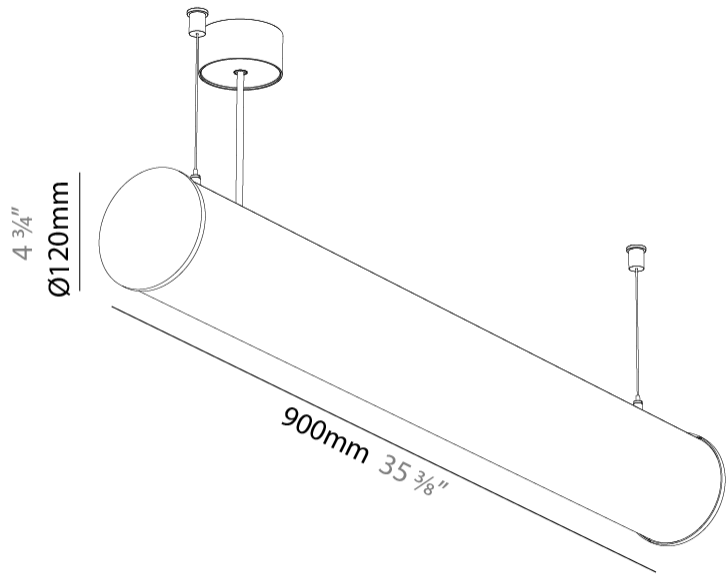

GENERAL

Series: Bunga
Partner: Prolicht
Division: Architectural
Installation: Suspension
Product Type: Linear Profiles
Mounting Location: Ceiling

PHYSICAL

Shape: Cylinder
Length (mm): 900
Length (in): 35 7/16
Width (mm): 115
Width (in): 4 1/2
Height (mm): 115
Height (in): 4 1/2
Max. Overall Height (mm): 2115
Max. Overall Height (in): 83 1/4
Weight (kg): 3.308
Weight (lbs): 7.28
Diffuser: PMMA - Opal
Fixture Finish: SSR / BKV / CWI / CRY / HAB / UFT / ITA / RUA / FTG / MYG / LOD / PUS / FRO / FUP / KIA / POP / BLS / SPG / MEY / GOH / CHC / COM / ABZ / JAG / OBR / MOS / ROR
Fixture Material: PMMA / Aluminum
Cable Details: 2000mm or 6000mm Transparent Cable
Upon Request: Cable colour - White / Black / Orange / Red

ELECTRICAL

Lamp Type: LED (Zhaga Standard)
Input Wattage (W): 15
Total Output Wattage (W): 12 / 11.1 (3500K)
Dimming: Non-Dimming / Phase Dimming (120Vac only) / 0-10V Dimming
Driver Included: Yes
Driver Location: Integrated
Driver Type: Constant Current - 120 / 277Vac
Driver Class: Class 2
Input Voltage (V): 120 - 277
Constant Current (MA): 350 / 375 (3500K)

LED

Color Temperature (°K): 3000 / 3500 / 4000
Max. Delivered Lumen (lm): 1660 / 1715 / 1750
CRI: >80 CRI
Lamp Life (hrs): 50000

OPTICAL

RATINGS AND CERTIFICATIONS

Certified By: Certified for North American Standards
IP rating: IP20