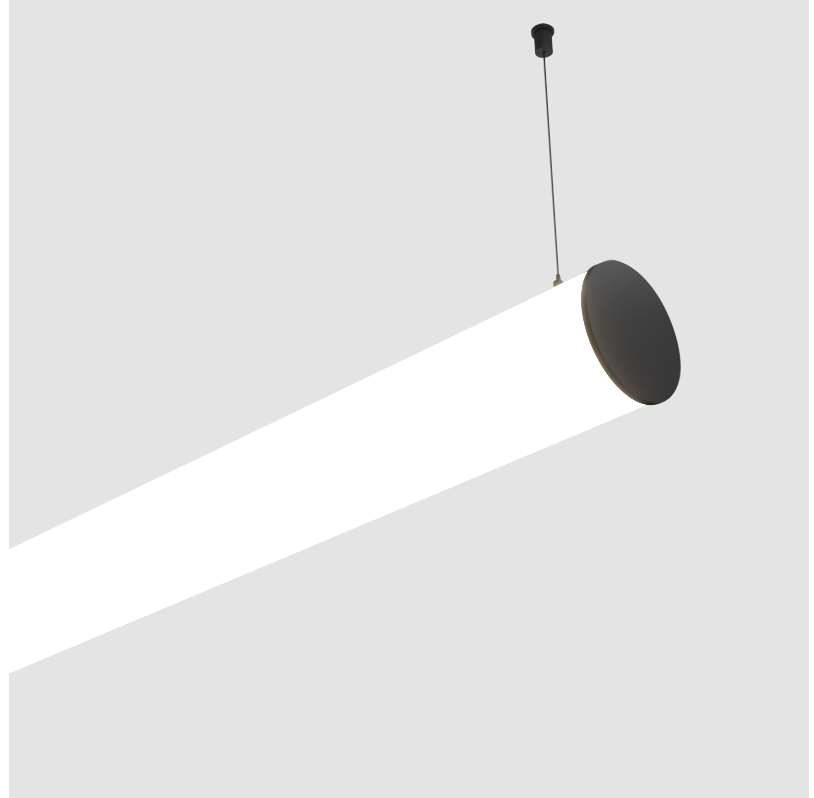

GENERAL

Series: Bunga
Brand: Prolicht
Division: Architectural
Mounting Type: Suspension
Mounting Location: Ceiling
Subcategory: Profile

PHYSICAL

Shape: Cylinder
Length (mm): 900
Length (in): 35 7/16
Width (mm): 115
Width (in): 4 1/2
Height (mm): 115
Height (in): 4 1/2
Max. Overall Height (mm): 2115
Max. Overall Height (in): 83 1/4
Light Distribution: Omnidirectional
Weight (kg): 3.308
Weight (lbs): 7.28
Diffuser: PMMA - Opal
Fixture Finish: [SSR / BKV / CWI / CRY / HAB / UFT / ITA / RUA / FTG / MYG / LOD / PUS / FRO / FUP / KIA / POP / BLS / SPG / MEY / GOH / GUM / CHC / COM / ABZ / JAG / OBR / MOS / ROR](#)
Fixture Material: Aluminum
Cable Details: [2000mm or 6000mm Transparent Cable](#)
Upon Request: Cable colour - White / Black / Orange / Red

ELECTRICAL

Lamp Type: LED (Zhaga Standard)
Input Wattage (W): 15
Total Output Wattage (W): 12 / 11.1 (3500K)
Dimming: [Non-Dimming / Phase Dimming (120Vac only) / 0-10V Dimming](#)
Driver Included: Yes
Driver Location: Integrated
Driver Type: Constant Current - 120 / 277Vac
Driver Class: Class 2
Input Voltage (V): 120 - 277
Constant Current (MA): 350 / 375 (3500K)

LED

Color Temperature (*K): [3000 / 3500 / 4000](#)
Max. Delivered Lumen (lm): 1660 / 1715 / 1750
CRI: >80 CRI
Lamp Life (hrs): 50000

OPTICAL

RATINGS AND CERTIFICATIONS

Certified By: Certified for North American Standards
IP rating: IP20