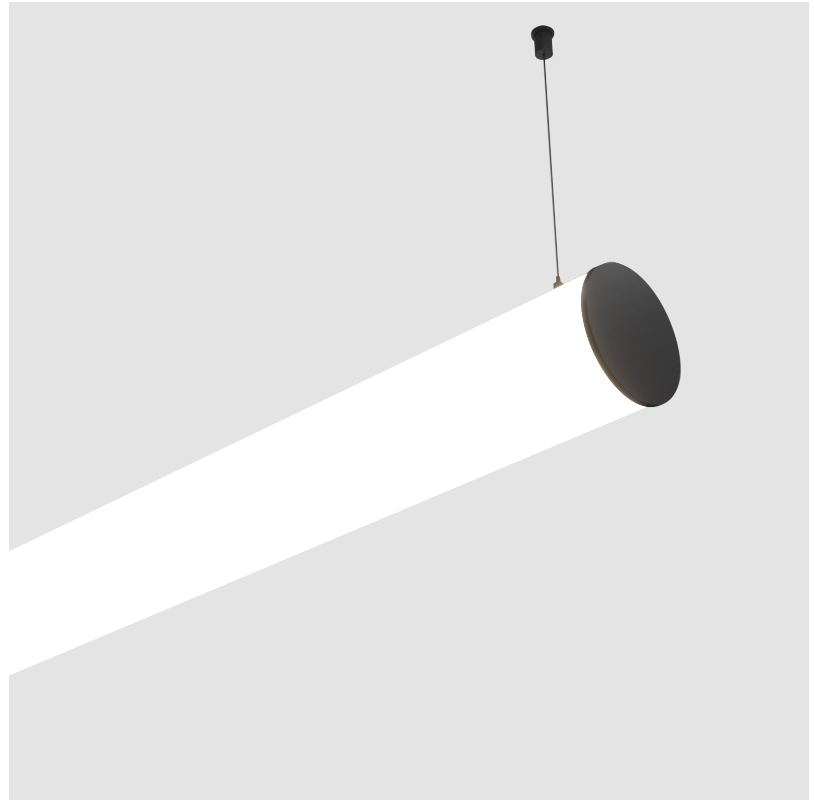

GENERAL

Series: Bunga
Partner: Prolicht
Division: Architectural
Installation: Suspension
Product Type: Linear Profiles
Mounting Location: Ceiling

PHYSICAL

Shape: Cylinder
Length (mm): 900
Length (in): 35 7/16
Width (mm): 115
Width (in): 4 1/2
Height (mm): 115
Height (in): 4 1/2
Max. Overall Height (mm): 2115
Max. Overall Height (in): 83 1/4
Weight (kg): 3.308
Weight (lbs): 7.28
Diffuser: PMMA - Opal
Fixture Finish: SSR / BKV / CWI / CRY / HAB / UFT / ITA / RUA / FTG / MYG / LOD / PUS / FRO / FUP / KIA / POP / BLS / SPG / MEY / GOH / CHC / COM / ABZ / JAG / OBR / MOS / ROR
Fixture Material: PMMA / Aluminum
Cable Details: 2000mm or 6000mm Transparent Cable
Upon Request: Cable colour - White / Black / Orange / Red

ELECTRICAL

Lamp Type: LED (Zhaga Standard)
Input Wattage (W): 15
Total Output Wattage (W): 12 / 11.1 (3500K)
Dimming: Non-Dimming / Phase Dimming (120Vac only) / 0-10V Dimming
Driver Included: Yes
Driver Location: Integrated
Driver Type: Constant Current - 120 / 277Vac
Driver Class: Class 2
Input Voltage (V): 120 - 277
Constant Current (MA): 350 / 375 (3500K)

LED

Color Temperature (°K): 3000 / 3500 / 4000
Max. Delivered Lumen (lm): 1660 / 1715 / 1750
CRI: >80 CRI
Lamp Life (hrs): 50000

OPTICAL

RATINGS AND CERTIFICATIONS

Certified By: Certified for North American Standards
IP rating: IP20