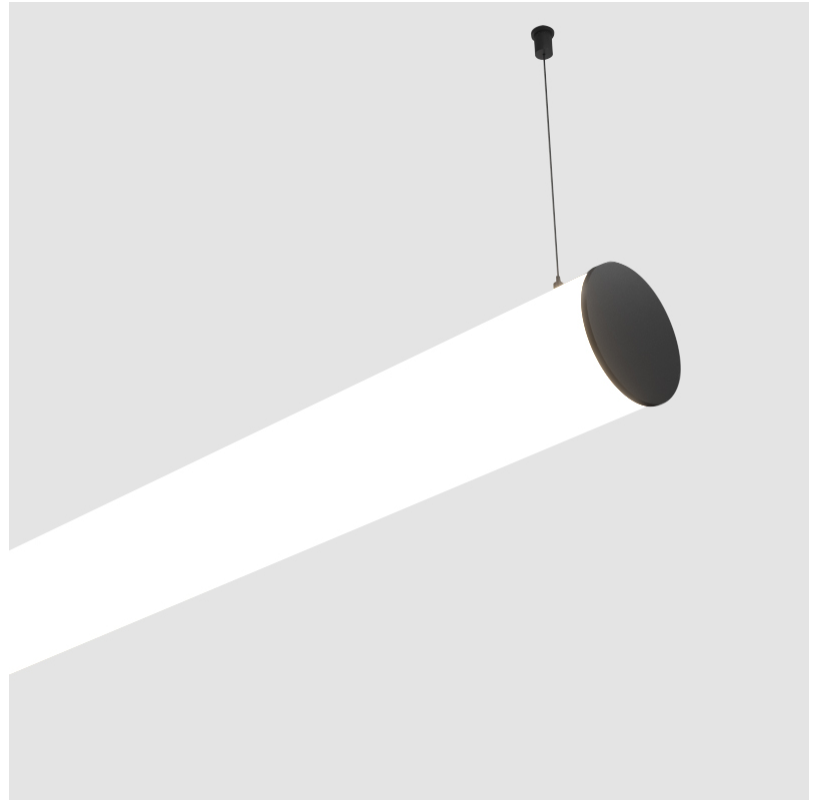

GENERAL

Series: Bunga
Brand: Prolicht
Division: Architectural
Mounting Type: Suspension
Mounting Location: Ceiling
Subcategory: Profile

PHYSICAL

Shape: Cylinder
Length (mm): 1460
Length (in): 57 1/2
Width (mm): 115
Width (in): 4 1/2
Height (mm): 115
Height (in): 4 1/2
Max. Overall Height (mm): 2115
Max. Overall Height (in): 83 1/4
Light Distribution: Omnidirectional
Weight (kg): 4.767
Weight (lbs): 10.509
Diffuser: PMMA - Opal
Fixture Finish: [SSR / BKV / CWI / CRY / HAB / UFT / ITA / RUA / FTG / MYG / LOD / PUS / FRO / FUP / KIA / POP / BLS / SPG / MEY / GOH / GUM / CHC / COM / ABZ / JAG / OBR / MOS / ROR](#)
Fixture Material: Aluminum
Cable Details: [2000mm or 6000mm Transparent Cable](#)
Upon Request: Cable colour - White / Black / Orange / Red

ELECTRICAL

Lamp Type: LED (Zhaga Standard)
Input Wattage (W): 25
Total Output Wattage (W): 20 / 16 (3500K)
Dimming: [Non-Dimming / Phase Dimming (120Vac only) / 0-10V Dimming](#)
Driver Included: Yes
Driver Location: Integrated
Driver Type: Constant Current - 120 / 277Vac
Driver Class: Class 2
Input Voltage (V): 120 - 277
Constant Current (MA): 350 / 500 (3500K)

LED

Color Temperature (*K): [3000 / 3500 / 4000](#)
Max. Delivered Lumen (lm): 2770 / 2862 / 2920
CRI: >80 CRI
Lamp Life (hrs): 50000

OPTICAL

RATINGS AND CERTIFICATIONS

Certified By: Certified for North American Standards
IP rating: IP20