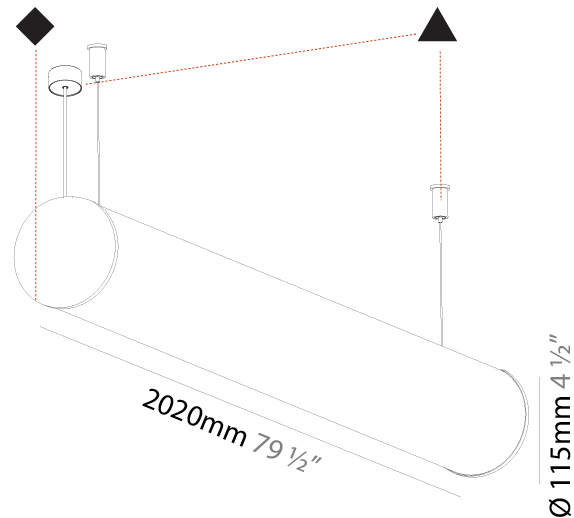

GENERAL

Series: Bunga
Brand: Prolicht
Division: Architectural
Mounting Type: Suspension
Mounting Location: Ceiling
Subcategory: Profile

PHYSICAL

Shape: Cylinder
Length (mm): 2020
Length (in): 79 1/2
Width (mm): 115
Width (in): 4 1/2
Height (mm): 115
Height (in): 4 1/2
Light Distribution: Omnidirectional
Weight (kg): 6.22
Weight (lbs): 13.71
Diffuser: PMMA - Opal
Fixture Finish: [SSR / BKV / CWI / CRY / HAB / UFT / ITA / RUA / FTG / MYG / LOD / PUS / FRO / FUP / KIA / POP / BLS / SPG / MEY / GOH / GUM / CHC / COM / ABZ / JAG / OBR / MOS / ROR](#)
Fixture Material: Aluminum
Cable Details: [2000mm or 6000mm Transparent Cable](#)
Upon Request: Cable colour - White / Black / Orange / Red

ELECTRICAL

Lamp Type: LED (Zhaga Standard)
Input Wattage (W): 35
Total Output Wattage (W): 28 / 22.8 (3500K)
Dimming: [Non-Dimming / Phase Dimming (120Vac only) / 0-10V Dimming](#)
Driver Included: Yes
Driver Location: Integrated
Driver Type: Constant Current - 120 / 277Vac
Driver Class: Class 2
Input Voltage (V): 120 - 277
Constant Current (MA): 350 / 700 (3500K)

LED

Color Temperature (°K): [3000 / 3500 / 4000](#)
Max. Delivered Lumen (lm): 3870 / 4008 / 4090
CRI: >80 CRI
Lamp Life (hrs): 50000

OPTICAL

RATINGS AND CERTIFICATIONS

Certified By: Certified for North American Standards
IP rating: IP20