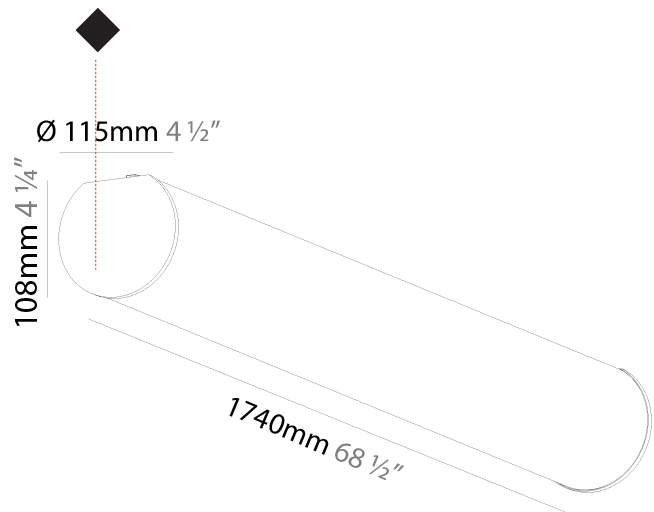

1. To build a product code in our configurator select the specify button on the base model # product page
2. To build a manual product code on this datasheet choose from the options listed below in blue font and add the suffix to the base model #

GENERAL

Series: Bunga
Brand: Prolicht
Division: Architectural
Mounting Type: Surface
Mounting Location: Ceiling
Subcategory: Profile

PHYSICAL

Shape: Cylinder
Diameter (mm): 115
Diameter (in): 4 1/2
Length (mm): 1740
Length (in): 68 1/2
Height (mm): 108
Height (in): 4 1/4
Light Distribution: Omnidirectional
Weight (kg): 5.138
Weight (lbs): 11.327
Diffuser: PMMA - Opal
Fixture Finish: SSR / BKV / CWI / CRY / HAB / UFT / ITA / RUA / FTG / MYG / LOD / PUS / FRO / FUP / KIA / POP / BLS / SPG / MEY / GOH / GUM / CHC / COM / ABZ / JAG / OBR / MOS / ROR
Fixture Material: Aluminum

ELECTRICAL

Lamp Type: LED (Zhaga Standard)
Input Wattage (W): 30
Total Output Wattage (W): 24 / 19.2 (3500K)
Dimming: Non-Dimming / Phase Dimming (120Vac only) / 0-10V Dimming
Driver Included: Yes
Driver Location: Integrated
Driver Type: Constant Current - 120 / 277Vac
Driver Class: Class 2
Input Voltage (V): 120 - 277
Constant Current (MA): 350 / 600 (3500K)

LED

Color Temperature (°K): 3000 / 3500 / 4000
Max. Delivered Lumen (lm): 3320 / 3440 / 3510
CRI: >80 CRI
Lamp Life (hrs): 50000

OPTICAL

RATINGS AND CERTIFICATIONS

Certified By: Certified for North American Standards
IP rating: IP20