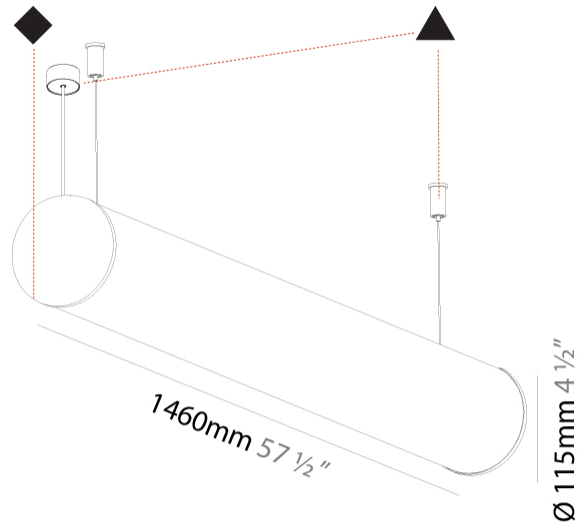

GENERAL

Series: Bunga
Brand: Prolicht
Division: Architectural
Mounting Type: Suspension
Mounting Location: Ceiling
Subcategory: Profile

PHYSICAL

Shape: Cylinder
Length (mm): 1460
Length (in): 57 1/2
Width (mm): 115
Width (in): 4 1/2
Height (mm): 115
Height (in): 4 1/2
Max. Overall Height (mm): 2115
Max. Overall Height (in): 83 1/4
Light Distribution: Omnidirectional
Weight (kg): 4.767
Weight (lbs): 10.509
Diffuser: PMMA - Opal
Fixture Finish: [SSR / BKV / CWI / CRY / HAB / UFT / ITA / RUA / FTG / MYG / LOD / PUS / FRO / FUP / KIA / POP / BLS / SPG / MEY / GOH / GUM / CHC / COM / ABZ / JAG / OBR / MOS / ROR](#)
Fixture Material: Aluminum
Cable Details: [2000mm or 6000mm Transparent Cable](#)
Upon Request: Cable colour - White / Black / Orange / Red

ELECTRICAL

Lamp Type: LED (Zhaga Standard)
Input Wattage (W): 25
Total Output Wattage (W): 20 / 16 (3500K)
Dimming: [Non-Dimming / Phase Dimming (120Vac only) / 0-10V Dimming](#)
Driver Included: Yes
Driver Location: Integrated
Driver Type: Constant Current - 120 / 277Vac
Driver Class: Class 2
Input Voltage (V): 120 - 277
Constant Current (MA): 350 / 500 (3500K)

LED

Color Temperature (*K): [3000 / 3500 / 4000](#)
Max. Delivered Lumen (lm): 2770 / 2862 / 2920
CRI: >80 CRI
Lamp Life (hrs): 50000

OPTICAL

RATINGS AND CERTIFICATIONS

Certified By: Certified for North American Standards
IP rating: IP20