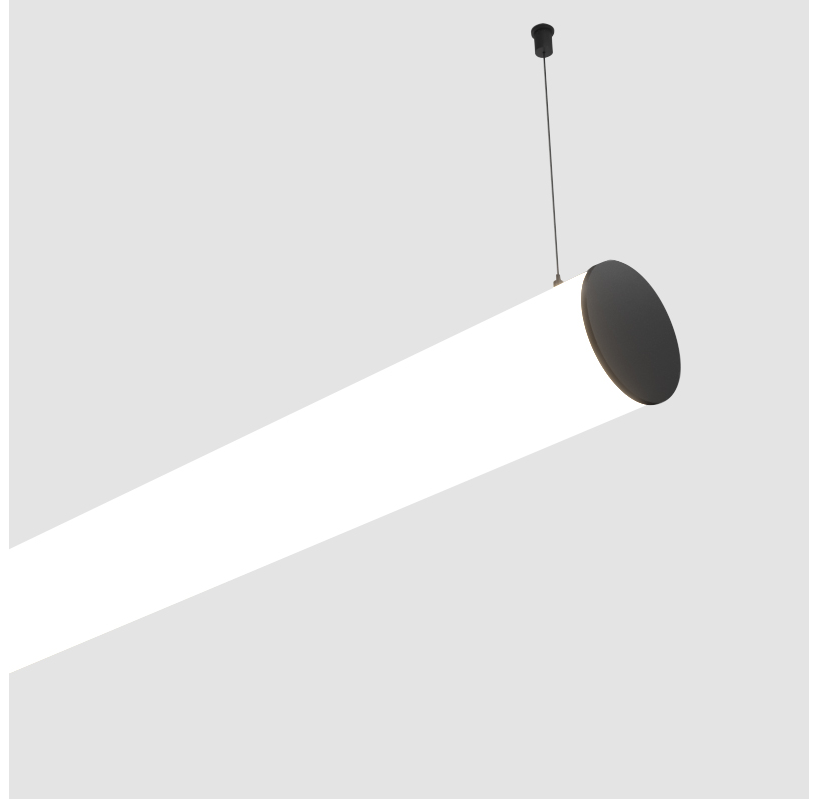

GENERAL

Series: Bunga
Brand: Prolicht
Division: Architectural
Mounting Type: Suspension
Mounting Location: Ceiling
Subcategory: Profile

PHYSICAL

Shape: Cylinder
Length (mm): 1460
Length (in): 57 1/2
Width (mm): 115
Width (in): 4 1/2
Height (mm): 115
Height (in): 4 1/2
Max. Overall Height (mm): 2115
Max. Overall Height (in): 83 1/4
Light Distribution: Omnidirectional
Weight (kg): 4.767
Weight (lbs): 10.509
Diffuser: PMMA - Opal
Fixture Finish: [SSR / BKV / CWI / CRY / HAB / UFT / ITA / RUA / FTG / MYG / LOD / PUS / FRO / FUP / KIA / POP / BLS / SPG / MEY / GOH / GUM / CHC / COM / ABZ / JAG / OBR / MOS / ROR](#)
Fixture Material: Aluminum
Cable Details: [2000mm or 6000mm Transparent Cable](#)
Upon Request: Cable colour - White / Black / Orange / Red

ELECTRICAL

Lamp Type: LED (Zhaga Standard)
Input Wattage (W): 25
Total Output Wattage (W): 20 / 16 (3500K)
Dimming: [Non-Dimming / Phase Dimming (120Vac only) / 0-10V Dimming](#)
Driver Included: Yes
Driver Location: Integrated
Driver Type: Constant Current - 120 / 277Vac
Driver Class: Class 2
Input Voltage (V): 120 - 277
Constant Current (MA): 350 / 500 (3500K)

LED

Color Temperature (*K): [3000 / 3500 / 4000](#)
Max. Delivered Lumen (lm): 2770 / 2862 / 2920
CRI: >80 CRI
Lamp Life (hrs): 50000

OPTICAL

RATINGS AND CERTIFICATIONS

Certified By: Certified for North American Standards
IP rating: IP20