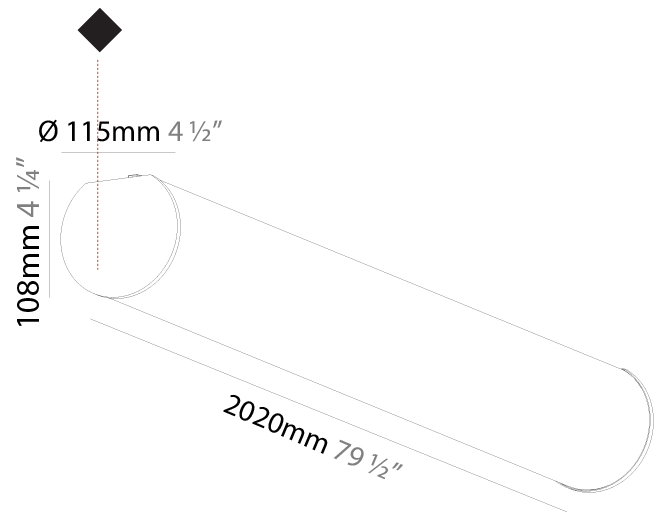

1. To build a product code in our configurator select the specify button on the base model # product page
2. To build a manual product code on this datasheet choose from the options listed below in blue font and add the suffix to the base model #

GENERAL

Series: Bunga
Brand: Prolicht
Division: Architectural
Mounting Type: Surface
Mounting Location: Ceiling
Subcategory: Profile

PHYSICAL

Shape: Cylinder
Diameter (mm): 115
Diameter (in): 4 1/2
Length (mm): 2020
Length (in): 79 1/2
Height (mm): 108
Height (in): 4 1/4
Light Distribution: Omnidirectional
Weight (kg): 5.866
Weight (lbs): 12.932
Diffuser: PMMA - Opal
Fixture Finish: [SSR / BKV / CWI / CRY / HAB / UFT / ITA / RUA / FTG / MYG / LOD / PUS / FRO / FUP / KIA / POP / BLS / SPG / MEY / GOH / GUM / CHC / COM / ABZ / JAG / OBR / MOS / ROR](#)
Fixture Material: Aluminum

ELECTRICAL

Lamp Type: LED (Zhaga Standard)
Input Wattage (W): 35
Total Output Wattage (W): 28 / 22.8 (3500K)
Dimming: [Non-Dimming / Phase Dimming (120Vac only) / 0-10V Dimming](#)
Driver Included: Yes
Driver Location: Integrated
Driver Type: Constant Current - 120 / 277Vac
Driver Class: Class 2
Input Voltage (V): 120 - 277
Constant Current (MA): 350 / 700 (3500K)

LED

Color Temperature (°K): [3000 / 3500 / 4000](#)
Max. Delivered Lumen (lm): 3870 / 4008 / 4090
CRI: >80 CRI
Lamp Life (hrs): 50000

OPTICAL

RATINGS AND CERTIFICATIONS

Certified By: Certified for North American Standards
IP rating: IP20