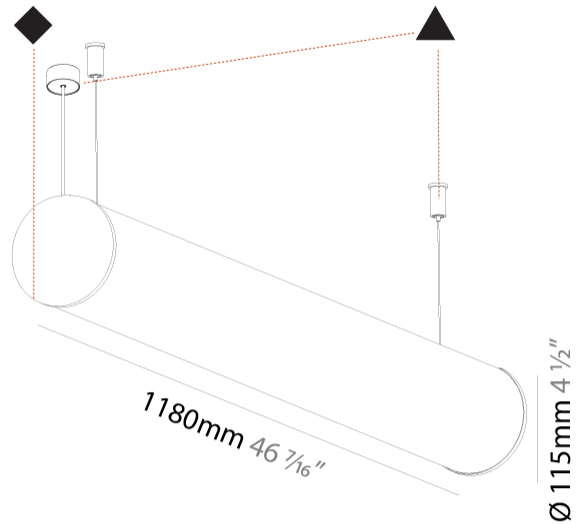

GENERAL

Series: Bunga
Brand: Prolicht
Division: Architectural
Mounting Type: Suspension
Mounting Location: Ceiling
Subcategory: Profile

PHYSICAL

Shape: Cylinder
Length (mm): 1180
Length (in): 46 7/16
Width (mm): 115
Width (in): 4 1/2
Height (mm): 115
Height (in): 4 1/2
Max. Overall Height (mm): 2115
Max. Overall Height (in): 83 1/4
Light Distribution: Omnidirectional
Weight (kg): 4.038
Weight (lbs): 8.88
Diffuser: PMMA - Opal
Fixture Finish: [SSR / BKV / CWI / CRY / HAB / UFT / ITA / RUA / FTG / MYG / LOD / PUS / FRO / FUP / KIA / POP / BLS / SPG / MEY / GOH / GUM / CHC / COM / ABZ / JAG / OBR / MOS / ROR](#)
Fixture Material: Aluminum
Cable Details: [2000mm or 6000mm Transparent Cable](#)
Upon Request: Cable colour - White / Black / Orange / Red

ELECTRICAL

Lamp Type: LED (Zhaga Standard)
Input Wattage (W): 20
Total Output Wattage (W): 16 / 12.8 (3500K)
Dimming: [Non-Dimming / Phase Dimming (120Vac only) / 0-10V Dimming](#)
Driver Included: Yes
Driver Location: Integrated
Driver Type: Constant Current - 120 / 277Vac
Driver Class: Class 2
Input Voltage (V): 120 - 277
Constant Current (MA): 350 / 400 (3500K)

LED

Color Temperature (°K): [3000 / 3500 / 4000](#)
Max. Delivered Lumen (lm): 2210 / 2293 / 2340
CRI: >80 CRI
Lamp Life (hrs): 50000

OPTICAL

RATINGS AND CERTIFICATIONS

Certified By: Certified for North American Standards
IP rating: IP20