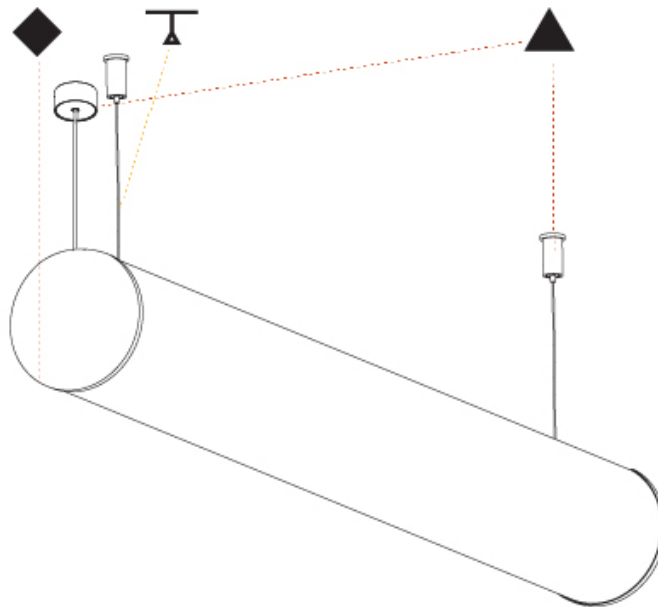

BUNGA SUSPENSION

A30698-

PROJECT

TYPE

SPECIFIER

QUANTITY

DATE

A