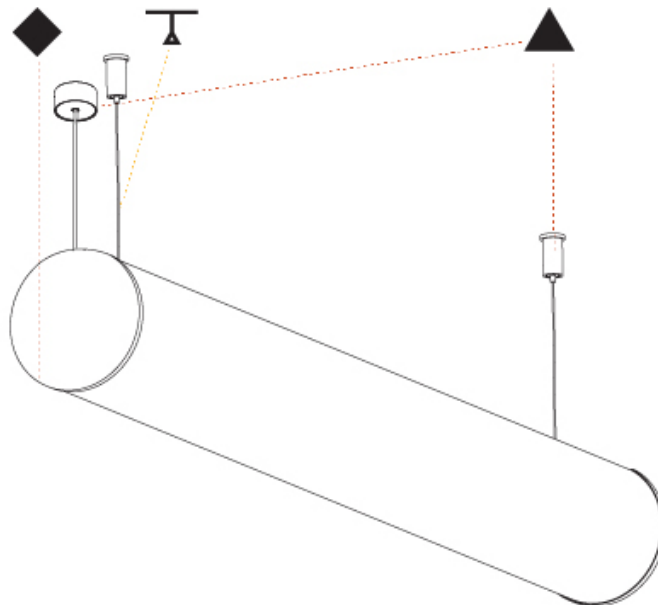

BUNGA SUSPENSION

A30699-

PROJECT

TYPE

SPECIFIER

QUANTITY

DATE

A