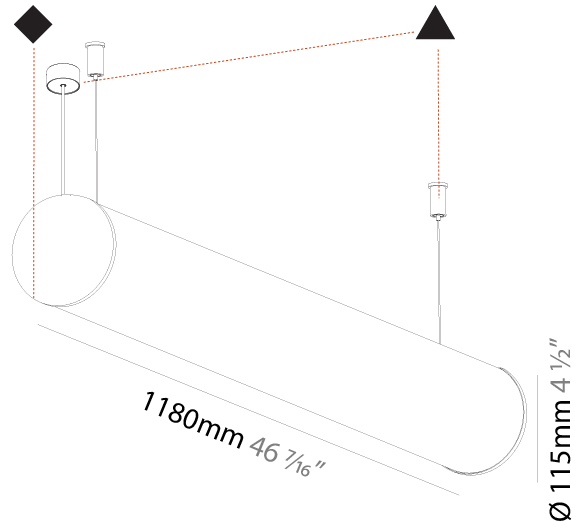

GENERAL

Series: Bunga
Brand: Prolicht
Division: Architectural
Mounting Type: Suspension
Mounting Location: Ceiling
Subcategory: Profile

PHYSICAL

Shape: Cylinder
Length (mm): 1180
Length (in): 46 ⁷/₁₆
Width (mm): 115
Width (in): 4 ¹/₂
Height (mm): 115
Height (in): 4 ¹/₂
Max. Overall Height (mm): 2115
Max. Overall Height (in): 83 ¹/₄
Light Distribution: Omnidirectional
Weight (kg): 4.038
Weight (lbs): 8.88
Diffuser: PMMA - Opal
Fixture Finish: [SSR / BKV / CWI / CRY / HAB / UFT / ITA / RUA / FTG / MYG / LOD / PUS / FRO / FUP / KIA / POP / BLS / SPG / MEY / GOH / GUM / CHC / COM / ABZ / JAG / OBR / MOS / ROR](#)
Fixture Material: Aluminum
Cable Details: [2000mm or 6000mm Transparent Cable](#)
Upon Request: Cable colour - White / Black / Orange / Red

ELECTRICAL

Lamp Type: LED (Zhaga Standard)
Input Wattage (W): 20
Total Output Wattage (W): 16 / 12.8 (3500K)
Dimming: [Non-Dimming / Phase Dimming (120Vac only) / 0-10V Dimming](#)
Driver Included: Yes
Driver Location: Integrated
Driver Type: Constant Current - 120 / 277Vac
Driver Class: Class 2
Input Voltage (V): 120 - 277
Constant Current (MA): 350 / 400 (3500K)

LED

Color Temperature (°K): [3000 / 3500 / 4000](#)
Max. Delivered Lumen (lm): 2210 / 2293 / 2340
CRI: >80 CRI
Lamp Life (hrs): 50000

OPTICAL

RATINGS AND CERTIFICATIONS

Certified By: Certified for North American Standards
IP rating: IP20