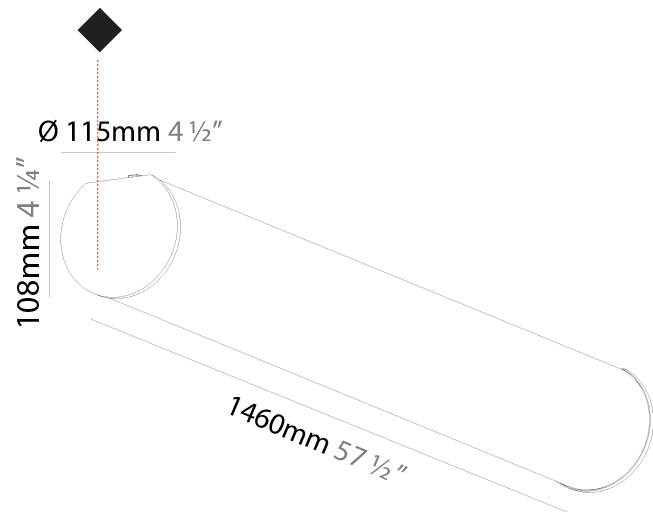

1. To build a product code in our configurator select the specify button on the base model # product page
2. To build a manual product code on this datasheet choose from the options listed below in blue font and add the suffix to the base model #

GENERAL

Series: Bunga
Brand: Prolicht
Division: Architectural
Mounting Type: Surface
Mounting Location: Ceiling
Subcategory: Profile

PHYSICAL

Shape: Cylinder
Diameter (mm): 115
Diameter (in): 4 1/2
Length (mm): 1460
Length (in): 57 1/2
Height (mm): 108
Height (in): 4 1/4
Light Distribution: Omnidirectional
Weight (kg): 4.413
Weight (lbs): 9.729
Diffuser: PMMA - Opal
Fixture Finish: SSR / BKV / CWI / CRY / HAB / UFT / ITA / RUA / FTG / MYG / LOD / PUS / FRO / FUP / KIA / POP / BLS / SPG / MEY / GOH / GUM / CHC / COM / ABZ / JAG / OBR / MOS / ROR
Fixture Material: Aluminum

ELECTRICAL

Lamp Type: LED (Zhaga Standard)
Input Wattage (W): 25
Total Output Wattage (W): 20 / 16 (3500K)
Dimming: Non-Dimming / Phase Dimming (120Vac only) / 0-10V Dimming
Driver Included: Yes
Driver Location: Integrated
Driver Type: Constant Current - 120 / 277Vac
Driver Class: Class 2
Input Voltage (V): 120 - 277
Constant Current (MA): 350 / 500 (3500K)

LED

Color Temperature (°K): 3000 / 3500 / 4000
Max. Delivered Lumen (lm): 2770 / 2862 / 2920
CRI: >80 CRI
Lamp Life (hrs): 50000

OPTICAL

RATINGS AND CERTIFICATIONS

Certified By: Certified for North American Standards
IP rating: IP20

PROJECT
TYPE
SPECIFIER
QUANTITY
DATE