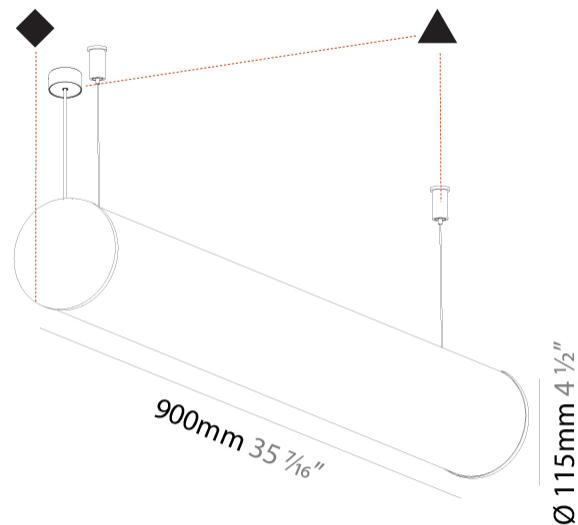

GENERAL

Series: Bunga
Brand: Prolicht
Division: Architectural
Mounting Type: Suspension
Mounting Location: Ceiling
Subcategory: Profile

PHYSICAL

Shape: Cylinder
Length (mm): 900
Length (in): 35 7/16
Width (mm): 115
Width (in): 4 1/2
Height (mm): 115
Height (in): 4 1/2
Max. Overall Height (mm): 2115
Max. Overall Height (in): 83 1/4
Light Distribution: Omnidirectional
Weight (kg): 3.308
Weight (lbs): 7.28
Diffuser: PMMA - Opal
Fixture Finish: SSR / BKV / CWI / CRY / HAB / UFT / ITA / RUA / FTG / MYG / LOD / PUS / FRO / FUP / KIA / POP / BLS / SPG / MEY / GOH / GUM / CHC / COM / ABZ / JAG / OBR / MOS / ROR
Fixture Material: Aluminum
Cable Details: 2000mm or 6000mm Transparent Cable
Upon Request: Cable colour - White / Black / Orange / Red

ELECTRICAL

Lamp Type: LED (Zhaga Standard)
Input Wattage (W): 15
Total Output Wattage (W): 12 / 11.1 (3500K)
Dimming: Non-Dimming / Phase Dimming (120Vac only) / 0-10V Dimming
Driver Included: Yes
Driver Location: Integrated
Driver Type: Constant Current - 120 / 277Vac
Driver Class: Class 2
Input Voltage (V): 120 - 277
Constant Current (MA): 350 / 375 (3500K)

LED

Color Temperature (*K): 3000 / 3500 / 4000
Max. Delivered Lumen (lm): 1660 / 1715 / 1750
CRI: >80 CRI
Lamp Life (hrs): 50000

OPTICAL

RATINGS AND CERTIFICATIONS

Certified By: Certified for North American Standards
IP rating: IP20