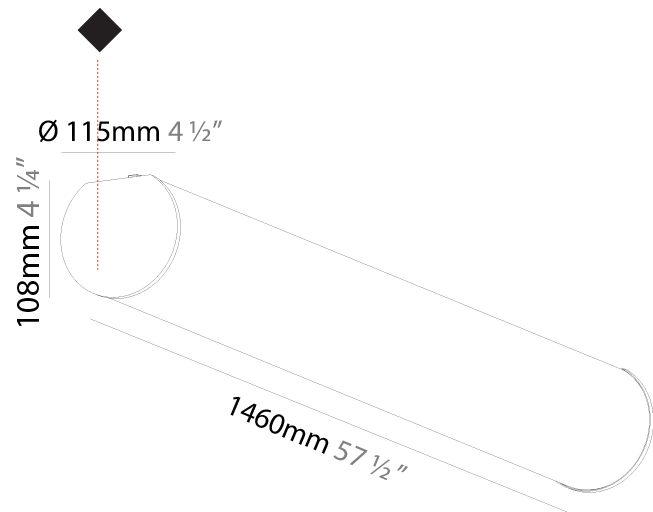

1. To build a product code in our configurator select the specify button on the base model # product page
2. To build a manual product code on this datasheet choose from the options listed below in blue font and add the suffix to the base model #

GENERAL

Series: Bunga
Brand: Prolicht
Division: Architectural
Mounting Type: Surface
Mounting Location: Ceiling
Subcategory: Profile

PHYSICAL

Shape: Cylinder
Diameter (mm): 115
Diameter (in): 4 1/2
Length (mm): 1460
Length (in): 57 1/2
Height (mm): 108
Height (in): 4 1/4
Light Distribution: Omnidirectional
Weight (kg): 4.413
Weight (lbs): 9.729
Diffuser: PMMA - Opal
Fixture Finish: SSR / BKV / CWI / CRY / HAB / LAG / UFT / ITA / RUA / RUR / MIC / FTG / MYG / TWT / LOD / PUS / FRO / FUP / KIA / POP / BLS / SPG / MEY / GOH / GUM / CHC / COM / ABZ / JAG / OBR / MOS / ROR
Fixture Material: Aluminum

ELECTRICAL

Lamp Type: LED (Zhaga Standard)
Input Wattage (W): 25
Total Output Wattage (W): 20 / 16 (3500K)
Dimming: Non-Dimming / Phase Dimming (120Vac only) / 0-10V Dimming
Driver Included: Yes
Driver Location: Integrated
Driver Type: Constant Current - 120 / 277Vac
Driver Class: Class 2
Input Voltage (V): 120 - 277
Constant Current (MA): 350 / 500 (3500K)

LED

Color Temperature (°K): 3000 / 3500 / 4000
Max. Delivered Lumen (lm): 2770 / 2862 / 2920
CRI: >80 CRI
Lamp Life (hrs): 50000

OPTICAL

RATINGS AND CERTIFICATIONS

Certified By: Certified for North American Standards
IP rating: IP20