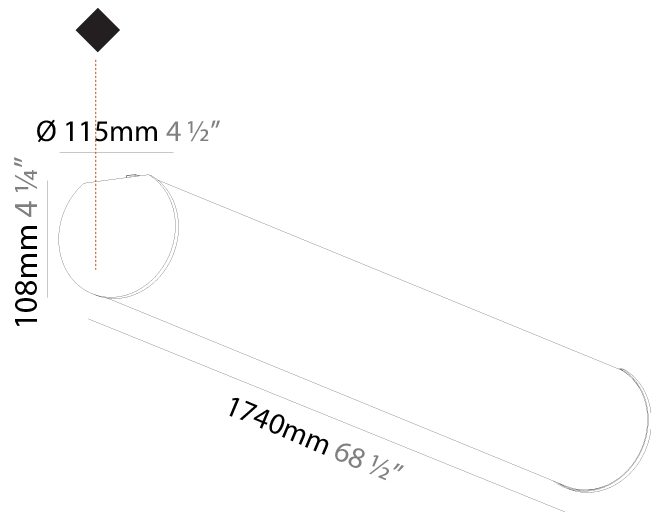

1. To build a product code in our configurator select the specify button on the base model # product page
2. To build a manual product code on this datasheet choose from the options listed below in blue font and add the suffix to the base model #

GENERAL

Series: Bunga
Brand: Prolicht
Division: Architectural
Mounting Type: Surface
Mounting Location: Ceiling
Subcategory: Profile

PHYSICAL

Shape: Cylinder
Diameter (mm): 115
Diameter (in): 4 1/2
Length (mm): 1740
Length (in): 68 1/2
Height (mm): 108
Height (in): 4 1/4
Light Distribution: Omnidirectional
Weight (kg): 5.138
Weight (lbs): 11.327
Diffuser: PMMA - Opal
Fixture Finish: SSR / BKV / CWI / CRY / HAB / LAG / UFT / ITA / RUA / RUR / MIC / FTG / MYG / TWT / LOD / PUS / FRO / FUP / KIA / POP / BLS / SPG / MEY / GOH / GUM / CHC / COM / ABZ / JAG / OBR / MOS / ROR
Fixture Material: Aluminum

ELECTRICAL

Lamp Type: LED (Zhaga Standard)
Input Wattage (W): 30
Total Output Wattage (W): 24 / 19.2 (3500K)
Dimming: Non-Dimming / Phase Dimming (120Vac only) / 0-10V Dimming
Driver Included: Yes
Driver Location: Integrated
Driver Type: Constant Current - 120 / 277Vac
Driver Class: Class 2
Input Voltage (V): 120 - 277
Constant Current (MA): 350 / 600 (3500K)

LED

Color Temperature (°K): 3000 / 3500 / 4000
Max. Delivered Lumen (lm): 3320 / 3440 / 3510
CRI: >80 CRI
Lamp Life (hrs): 50000

OPTICAL

RATINGS AND CERTIFICATIONS

Certified By: Certified for North American Standards
IP rating: IP20