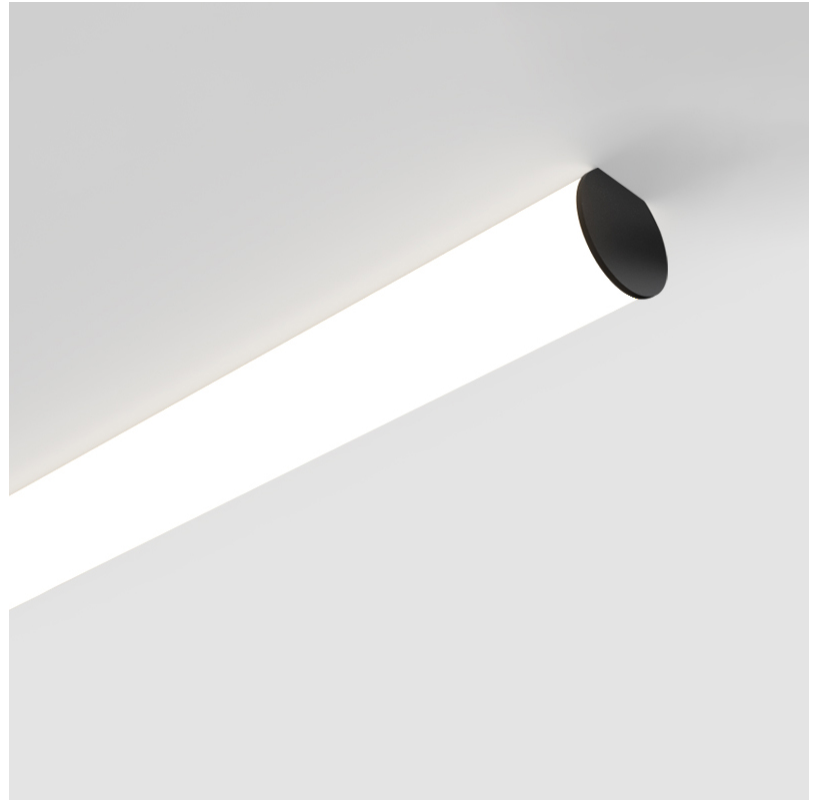

1. To build a product code in our configurator select the specify button on the base model # product page
2. To build a manual product code on this datasheet choose from the options listed below in blue font and add the suffix to the base model #

GENERAL

Series: Bunga
Brand: Prolicht
Division: Architectural
Mounting Type: Surface
Mounting Location: Ceiling
Subcategory: Profile

PHYSICAL

Shape: Cylinder
Diameter (mm): 115
Diameter (in): 4 1/2
Length (mm): 1740
Length (in): 68 1/2
Height (mm): 108
Height (in): 4 1/4
Light Distribution: Omnidirectional
Weight (kg): 5.138
Weight (lbs): 11.327
Diffuser: PMMA - Opal
Fixture Finish: SSR / BKV / CWI / CRY / HAB / LAG / UFT / ITA / RUA / RUR / MIC / FTG / MYG / TWT / LOD / PUS / FRO / FUP / KIA / POP / BLS / SPG / MEY / GOH / GUM / CHC / COM / ABZ / JAG / OBR / MOS / ROR
Fixture Material: Aluminum

ELECTRICAL

Lamp Type: LED (Zhaga Standard)
Input Wattage (W): 30
Total Output Wattage (W): 24 / 19.2 (3500K)
Dimming: Non-Dimming / Phase Dimming (120Vac only) / 0-10V Dimming
Driver Included: Yes
Driver Location: Integrated
Driver Type: Constant Current - 120 / 277Vac
Driver Class: Class 2
Input Voltage (V): 120 - 277
Constant Current (MA): 350 / 600 (3500K)

LED

Color Temperature (°K): 3000 / 3500 / 4000
Max. Delivered Lumen (lm): 3320 / 3440 / 3510
CRI: >80 CRI
Lamp Life (hrs): 50000

OPTICAL

RATINGS AND CERTIFICATIONS

Certified By: Certified for North American Standards
IP rating: IP20