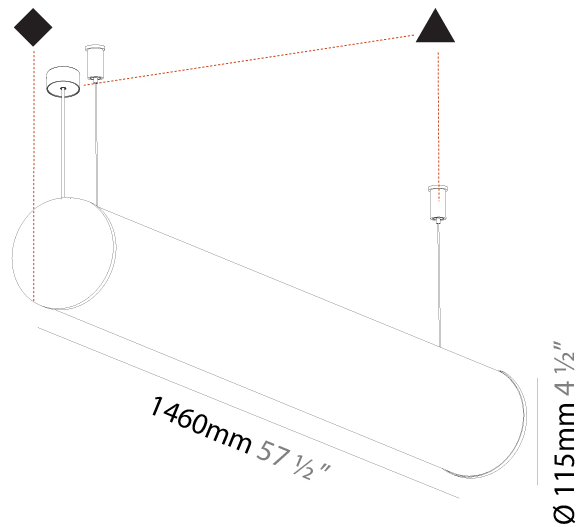

GENERAL

Series: Bunga
Brand: Prolicht
Division: Architectural
Mounting Type: Suspension
Mounting Location: Ceiling
Subcategory: Profile

PHYSICAL

Shape: Cylinder
Length (mm): 1460
Length (in): 57 1/2
Width (mm): 115
Width (in): 4 1/2
Height (mm): 115
Height (in): 4 1/2
Max. Overall Height (mm): 2115
Max. Overall Height (in): 83 1/4
Light Distribution: Omnidirectional
Weight (kg): 4.767
Weight (lbs): 10.509
Diffuser: PMMA - Opal
Fixture Finish: [SSR / BKV / CWI / CRY / HAB / UFT / ITA / RUA / FTG / MYG / LOD / PUS / FRO / FUP / KIA / POP / BLS / SPG / MEY / GOH / GUM / CHC / COM / ABZ / JAG / OBR / MOS / ROR](#)
Fixture Material: Aluminum
Cable Details: [2000mm or 6000mm Transparent Cable](#)
Upon Request: Cable colour - White / Black / Orange / Red

ELECTRICAL

Lamp Type: LED (Zhaga Standard)
Input Wattage (W): 25
Total Output Wattage (W): 20 / 16 (3500K)
Dimming: [Non-Dimming / Phase Dimming (120Vac only) / 0-10V Dimming](#)
Driver Included: Yes
Driver Location: Integrated
Driver Type: Constant Current - 120 / 277Vac
Driver Class: Class 2
Input Voltage (V): 120 - 277
Constant Current (MA): 350 / 500 (3500K)

LED

Color Temperature (*K): [3000 / 3500 / 4000](#)
Max. Delivered Lumen (lm): 2770 / 2862 / 2920
CRI: >80 CRI
Lamp Life (hrs): 50000

OPTICAL

RATINGS AND CERTIFICATIONS

Certified By: Certified for North American Standards
IP rating: IP20