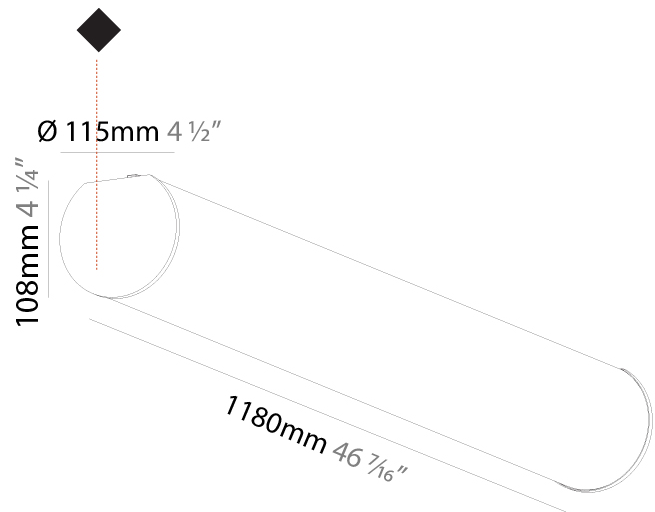

1. To build a product code in our configurator select the specify button on the base model # product page
2. To build a manual product code on this datasheet choose from the options listed below in blue font and add the suffix to the base model #

GENERAL

Series: Bunga
Brand: Prolicht
Division: Architectural
Mounting Type: Surface
Mounting Location: Ceiling
Subcategory: Profile

PHYSICAL

Shape: Cylinder
Diameter (mm): 115
Diameter (in): 4 1/2
Length (mm): 1180
Length (in): 46 7/16
Height (mm): 108
Height (in): 4 1/4
Light Distribution: Omnidirectional
Weight (kg): 3.685
Weight (lbs): 8.124
Diffuser: PMMA - Opal
Fixture Finish: [SSR / BKV / CWI / CRY / HAB / UFT / ITA / RUA / FTG / MYG / LOD / PUS / FRO / FUP / KIA / POP / BLS / SPG / MEY / GOH / GUM / CHC / COM / ABZ / JAG / OBR / MOS / ROR](#)
Fixture Material: Aluminum

ELECTRICAL

Lamp Type: LED (Zhaga Standard)
Input Wattage (W): 20
Total Output Wattage (W): 16 / 12.8 (3500K)
Dimming: [Non-Dimming / Phase Dimming (120Vac only) / 0-10V Dimming](#)
Driver Included: Yes
Driver Location: Integrated
Driver Type: Constant Current - 120 / 277Vac
Driver Class: Class 2
Input Voltage (V): 120 - 277
Constant Current (MA): 350 / 400 (3500K)

LED

Color Temperature (°K): [3000 / 3500 / 4000](#)
Max. Delivered Lumen (lm): 2210 / 2293 / 2340
CRI: >80 CRI
Lamp Life (hrs): 50000

OPTICAL

RATINGS AND CERTIFICATIONS

Certified By: Certified for North American Standards
IP rating: IP20