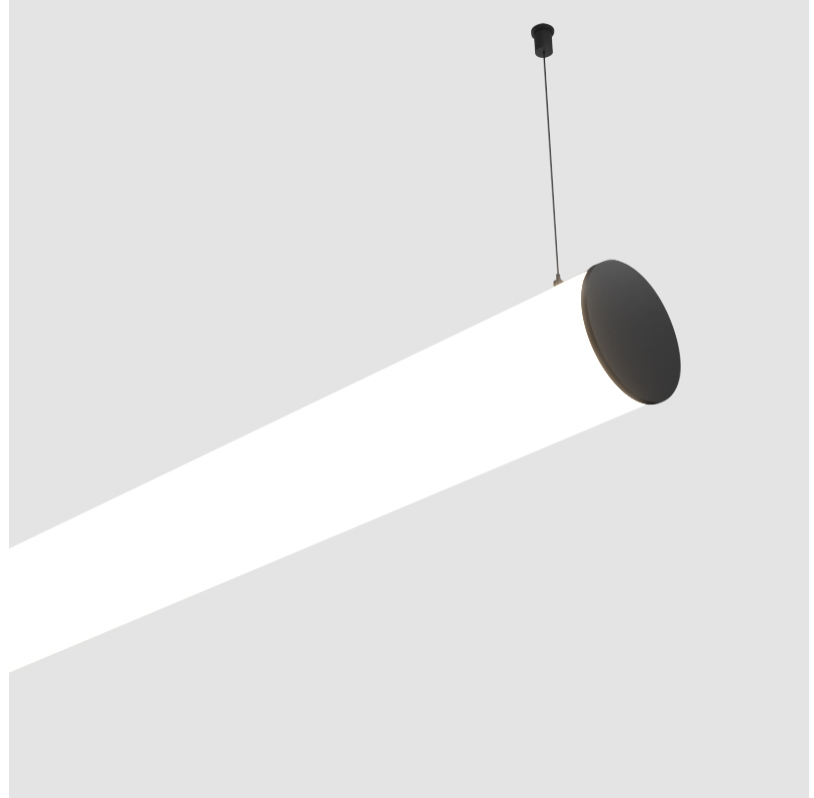

GENERAL

Series: Bunga
Brand: Prolicht
Division: Architectural
Mounting Type: Suspension
Mounting Location: Ceiling
Subcategory: Profile

PHYSICAL

Shape: Cylinder
Length (mm): 1460
Length (in): 57 1/2
Width (mm): 115
Width (in): 4 1/2
Height (mm): 115
Height (in): 4 1/2
Max. Overall Height (mm): 2115
Max. Overall Height (in): 83 1/4
Light Distribution: Omnidirectional
Weight (kg): 4.767
Weight (lbs): 10.509
Diffuser: PMMA - Opal
Fixture Finish: [SSR / BKV / CWI / CRY / HAB / UFT / ITA / RUA / FTG / MYG / LOD / PUS / FRO / FUP / KIA / POP / BLS / SPG / MEY / GOH / GUM / CHC / COM / ABZ / JAG / OBR / MOS / ROR](#)
Fixture Material: Aluminum
Cable Details: [2000mm or 6000mm Transparent Cable](#)
Upon Request: Cable colour - White / Black / Orange / Red

ELECTRICAL

Lamp Type: LED (Zhaga Standard)
Input Wattage (W): 25
Total Output Wattage (W): 20 / 16 (3500K)
Dimming: [Non-Dimming / Phase Dimming (120Vac only) / 0-10V Dimming](#)
Driver Included: Yes
Driver Location: Integrated
Driver Type: Constant Current - 120 / 277Vac
Driver Class: Class 2
Input Voltage (V): 120 - 277
Constant Current (MA): 350 / 500 (3500K)

LED

Color Temperature (*K): [3000 / 3500 / 4000](#)
Max. Delivered Lumen (lm): 2770 / 2862 / 2920
CRI: >80 CRI
Lamp Life (hrs): 50000

OPTICAL

RATINGS AND CERTIFICATIONS

Certified By: Certified for North American Standards
IP rating: IP20