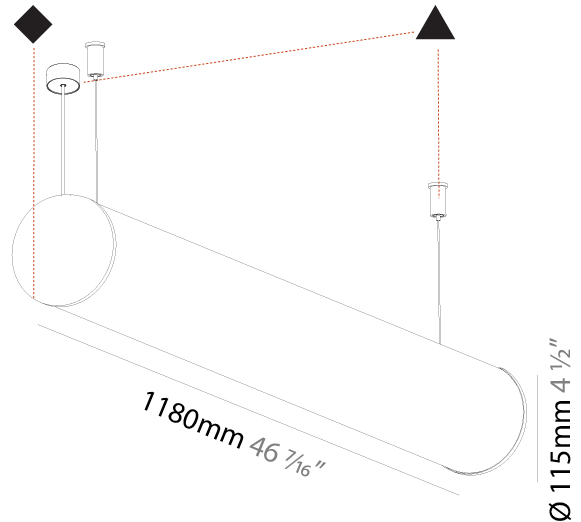

GENERAL

Series: Bunga
Brand: Prolicht
Division: Architectural
Mounting Type: Suspension
Mounting Location: Ceiling
Subcategory: Profile

PHYSICAL

Shape: Cylinder
Length (mm): 1180
Length (in): 46 7/16
Width (mm): 115
Width (in): 4 1/2
Height (mm): 115
Height (in): 4 1/2
Max. Overall Height (mm): 2115
Max. Overall Height (in): 83 1/4
Light Distribution: Omnidirectional
Weight (kg): 4.038
Weight (lbs): 8.88
Diffuser: PMMA - Opal
Fixture Finish: [SSR / BKV / CWI / CRY / HAB / UFT / ITA / RUA / FTG / MYG / LOD / PUS / FRO / FUP / KIA / POP / BLS / SPG / MEY / GOH / GUM / CHC / COM / ABZ / JAG / OBR / MOS / ROR](#)
Fixture Material: Aluminum
Cable Details: [2000mm or 6000mm Transparent Cable](#)
Upon Request: Cable colour - White / Black / Orange / Red

ELECTRICAL

Lamp Type: LED (Zhaga Standard)
Input Wattage (W): 20
Total Output Wattage (W): 16 / 12.8 (3500K)
Dimming: [Non-Dimming / Phase Dimming (120Vac only) / 0-10V Dimming](#)
Driver Included: Yes
Driver Location: Integrated
Driver Type: Constant Current - 120 / 277Vac
Driver Class: Class 2
Input Voltage (V): 120 - 277
Constant Current (MA): 350 / 400 (3500K)

LED

Color Temperature (°K): [3000 / 3500 / 4000](#)
Max. Delivered Lumen (lm): 2210 / 2293 / 2340
CRI: >80 CRI
Lamp Life (hrs): 50000

OPTICAL

RATINGS AND CERTIFICATIONS

Certified By: Certified for North American Standards
IP rating: IP20