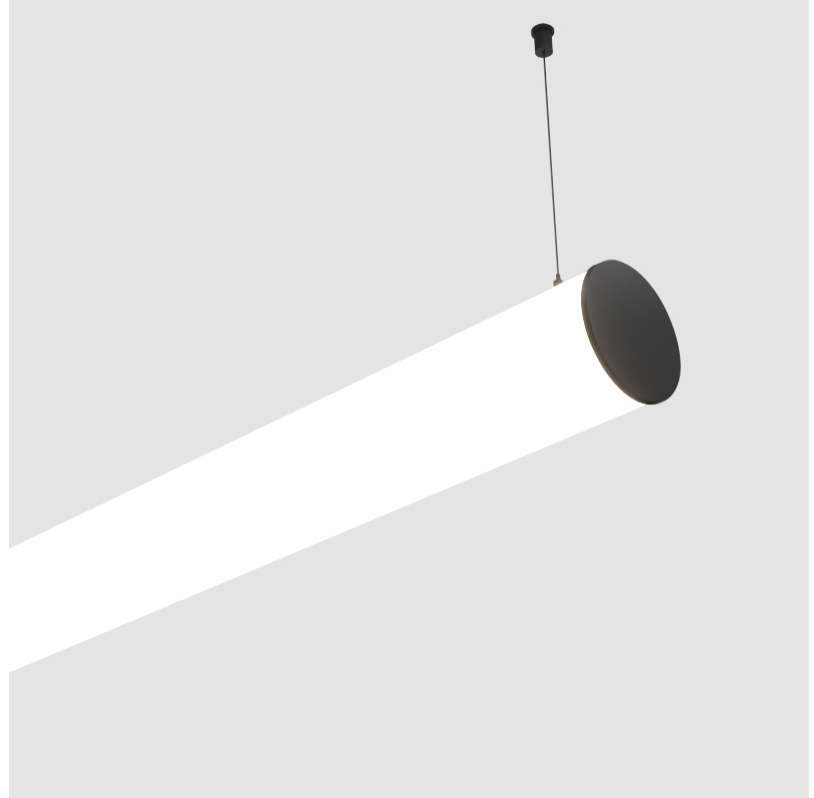

GENERAL

Series: Bunga
Brand: Prolicht
Division: Architectural
Mounting Type: Suspension
Mounting Location: Ceiling
Subcategory: Profile

PHYSICAL

Shape: Cylinder
Length (mm): 1180
Length (in): 46 7/16
Width (mm): 115
Width (in): 4 1/2
Height (mm): 115
Height (in): 4 1/2
Max. Overall Height (mm): 2115
Max. Overall Height (in): 83 1/4
Light Distribution: Omnidirectional
Weight (kg): 4.038
Weight (lbs): 8.88
Diffuser: PMMA - Opal
Fixture Finish: [SSR / BKV / CWI / CRY / HAB / UFT / ITA / RUA / FTG / MYG / LOD / PUS / FRO / FUP / KIA / POP / BLS / SPG / MEY / GOH / GUM / CHC / COM / ABZ / JAG / OBR / MOS / ROR](#)
Fixture Material: Aluminum
Cable Details: [2000mm or 6000mm Transparent Cable](#)
Upon Request: Cable colour - White / Black / Orange / Red

ELECTRICAL

Lamp Type: LED (Zhaga Standard)
Input Wattage (W): 20
Total Output Wattage (W): 16 / 12.8 (3500K)
Dimming: [Non-Dimming / Phase Dimming (120Vac only) / 0-10V Dimming](#)
Driver Included: Yes
Driver Location: Integrated
Driver Type: Constant Current - 120 / 277Vac
Driver Class: Class 2
Input Voltage (V): 120 - 277
Constant Current (MA): 350 / 400 (3500K)

LED

Color Temperature (°K): [3000 / 3500 / 4000](#)
Max. Delivered Lumen (lm): 2210 / 2293 / 2340
CRI: >80 CRI
Lamp Life (hrs): 50000

OPTICAL

RATINGS AND CERTIFICATIONS

Certified By: Certified for North American Standards
IP rating: IP20