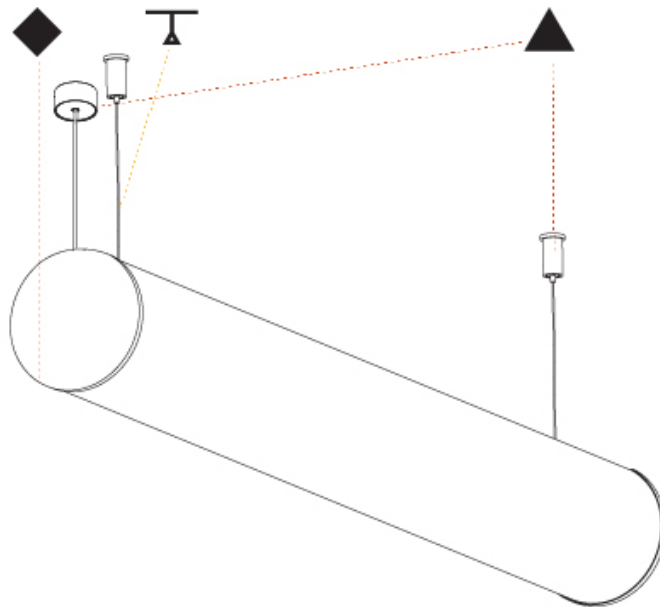

BUNGA SUSPENSION

A30696-

PROJECT

TYPE

SPECIFIER

QUANTITY

DATE

A