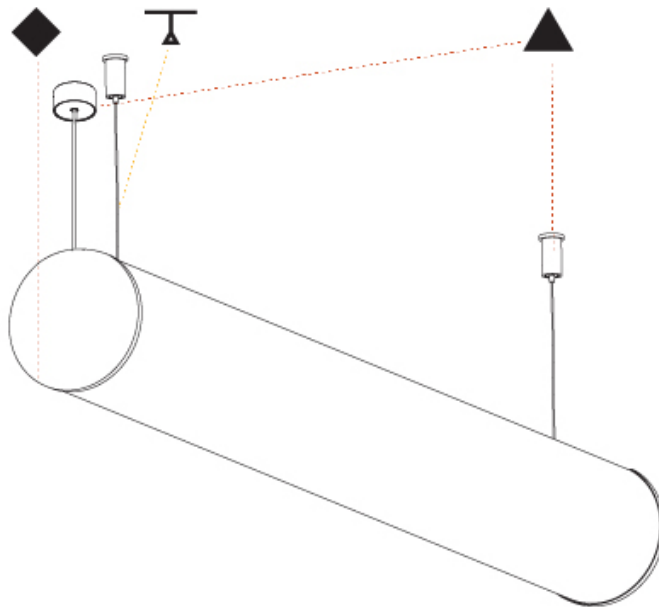

BUNGA SUSPENSION

A30697-

PROJECT

TYPE

SPECIFIER

QUANTITY

DATE

A