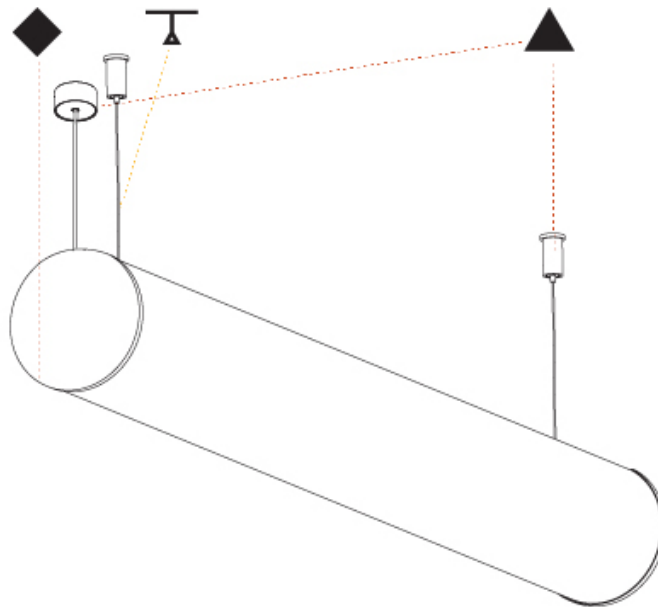

PROJECT

TYPE

SPECIFIER

QUANTITY

DATE

A