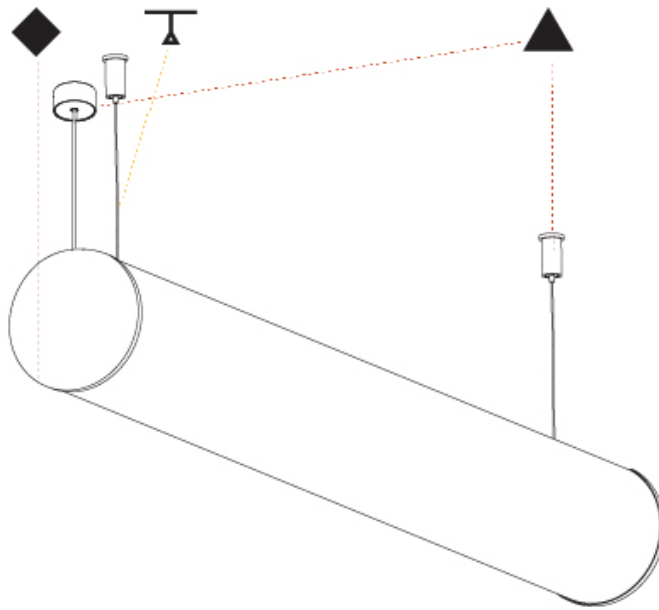

BUNGA SUSPENSION

A30696-

PROJECT

TYPE

SPECIFIER

QUANTITY

DATE

A