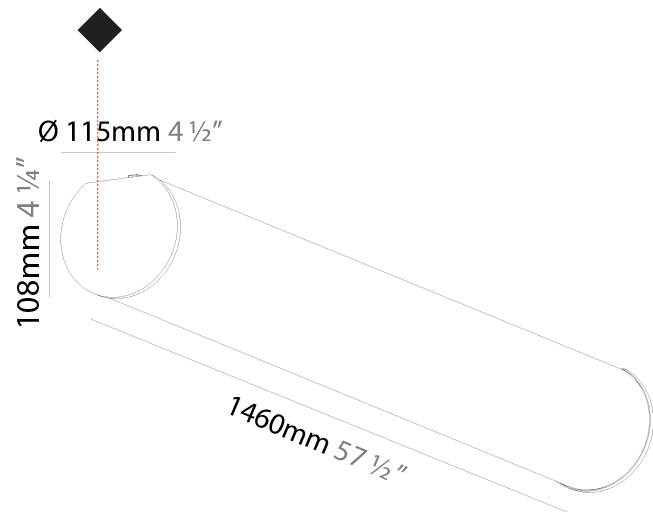

1. To build a product code in our configurator select the specify button on the base model # product page
2. To build a manual product code on this datasheet choose from the options listed below in blue font and add the suffix to the base model #

GENERAL

Series: Bunga
Brand: Prolicht
Division: Architectural
Mounting Type: Surface
Mounting Location: Ceiling
Subcategory: Profile

PHYSICAL

Shape: Cylinder
Diameter (mm): 115
Diameter (in): 4 1/2
Length (mm): 1460
Length (in): 57 1/2
Height (mm): 108
Height (in): 4 1/4
Light Distribution: Omnidirectional
Weight (kg): 4.413
Weight (lbs): 9.729
Diffuser: PMMA - Opal
Fixture Finish: SSR / BKV / CWI / CRY / HAB / UFT / ITA / RUA / FTG / MYG / LOD / PUS / FRO / FUP / KIA / POP / BLS / SPG / MEY / GOH / GUM / CHC / COM / ABZ / JAG / OBR / MOS / ROR
Fixture Material: Aluminum

ELECTRICAL

Lamp Type: LED (Zhaga Standard)
Input Wattage (W): 25
Total Output Wattage (W): 20 / 16 (3500K)
Dimming: Non-Dimming / Phase Dimming (120Vac only) / 0-10V Dimming
Driver Included: Yes
Driver Location: Integrated
Driver Type: Constant Current - 120 / 277Vac
Driver Class: Class 2
Input Voltage (V): 120 - 277
Constant Current (MA): 350 / 500 (3500K)

LED

Color Temperature (°K): 3000 / 3500 / 4000
Max. Delivered Lumen (lm): 2770 / 2862 / 2920
CRI: >80 CRI
Lamp Life (hrs): 50000

OPTICAL

RATINGS AND CERTIFICATIONS

Certified By: Certified for North American Standards
IP rating: IP20