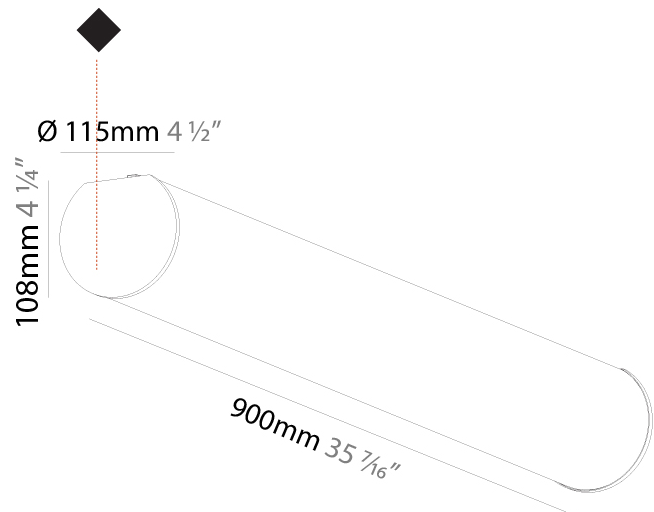

1. To build a product code in our configurator select the specify button on the base model # product page
2. To build a manual product code on this datasheet choose from the options listed below in blue font and add the suffix to the base model #

GENERAL

Series: Bunga
Brand: Prolicht
Division: Architectural
Mounting Type: Surface
Mounting Location: Ceiling
Subcategory: Profile

PHYSICAL

Shape: Cylinder
Diameter (mm): 115
Diameter (in): 4 1/2
Length (mm): 900
Length (in): 35 7/16
Height (mm): 108
Height (in): 4 1/4
Light Distribution: Omnidirectional
Weight (kg): 2.954
Weight (lbs): 6.512
Diffuser: PMMA - Opal
Fixture Finish: SSR / BKV / CWI / CRY / HAB / UFT / ITA / RUA / FTG / MYG / LOD / PUS / FRO / FUP / KIA / POP / BLS / SPG / MEY / GOH / GUM / CHC / COM / ABZ / JAG / OBR / MOS / ROR
Fixture Material: Aluminum

ELECTRICAL

Lamp Type: LED (Zhaga Standard)
Input Wattage (W): 15
Total Output Wattage (W): 12 / 11.2 (3500K)
Dimming: Non-Dimming / Phase Dimming (120Vac only) / 0-10V Dimming
Driver Included: Yes
Driver Location: Integrated
Driver Type: Constant Current - 120 / 277Vac
Driver Class: Class 2
Input Voltage (V): 120 - 277
Constant Current (MA): 350 / 325 (3500K)

LED

Color Temperature (°K): 3000 / 3500 / 4000
Max. Delivered Lumen (lm): 1660 / 1715 / 1750
CRI: >80 CRI
Lamp Life (hrs): 50000

OPTICAL

RATINGS AND CERTIFICATIONS

Certified By: Certified for North American Standards
IP rating: IP20