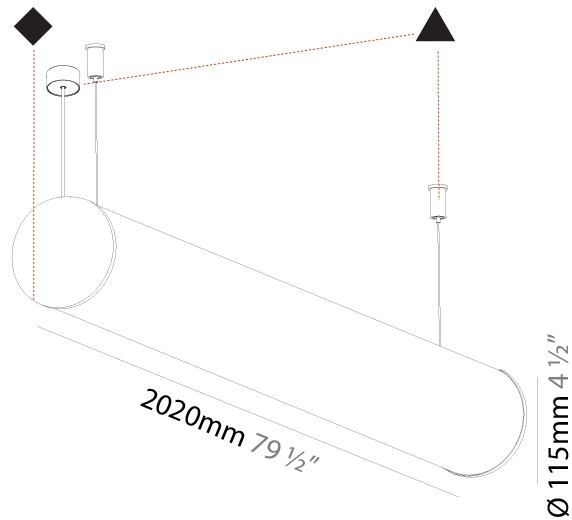

GENERAL

Series: Bunga
Brand: Prolicht
Division: Architectural
Mounting Type: Suspension
Mounting Location: Ceiling
Subcategory: Profile

PHYSICAL

Shape: Cylinder
Length (mm): 2020
Length (in): 79 1/2
Width (mm): 115
Width (in): 4 1/2
Height (mm): 115
Height (in): 4 1/2
Light Distribution: Omnidirectional
Weight (kg): 6.22
Weight (lbs): 13.71
Diffuser: PMMA - Opal
Fixture Finish: [SSR / BKV / CWI / CRY / HAB / UFT / ITA / RUA / FTG / MYG / LOD / PUS / FRO / FUP / KIA / POP / BLS / SPG / MEY / GOH / GUM / CHC / COM / ABZ / JAG / OBR / MOS / ROR](#)
Fixture Material: Aluminum
Cable Details: [2000mm or 6000mm Transparent Cable](#)
Upon Request: Cable colour - White / Black / Orange / Red

ELECTRICAL

Lamp Type: LED (Zhaga Standard)
Input Wattage (W): 35
Total Output Wattage (W): 28 / 22.8 (3500K)
Dimming: [Non-Dimming / Phase Dimming (120Vac only) / 0-10V Dimming](#)
Driver Included: Yes
Driver Location: Integrated
Driver Type: Constant Current - 120 / 277Vac
Driver Class: Class 2
Input Voltage (V): 120 - 277
Constant Current (MA): 350 / 700 (3500K)

LED

Color Temperature (°K): [3000 / 3500 / 4000](#)
Max. Delivered Lumen (lm): 3870 / 4008 / 4090
CRI: >80 CRI
Lamp Life (hrs): 50000

OPTICAL

RATINGS AND CERTIFICATIONS

Certified By: Certified for North American Standards
IP rating: IP20