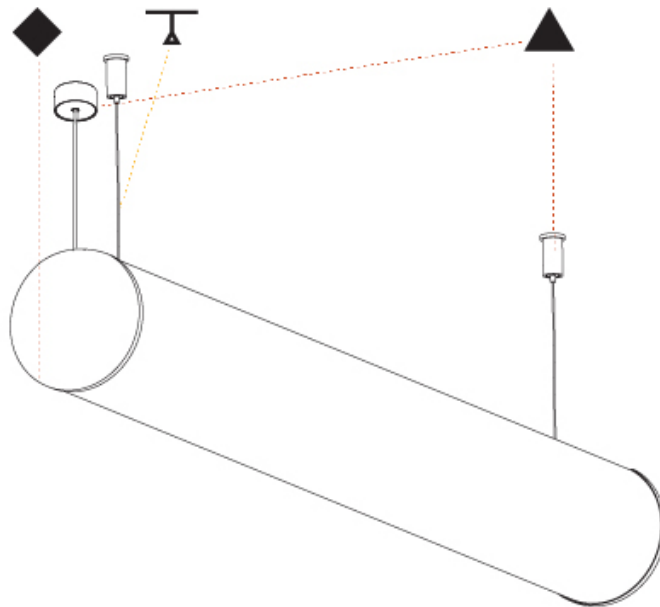

BUNGA SUSPENSION

A30699-

PROJECT	_____
TYPE	_____
SPECIFIER	_____
QUANTITY	_____
DATE	_____

A