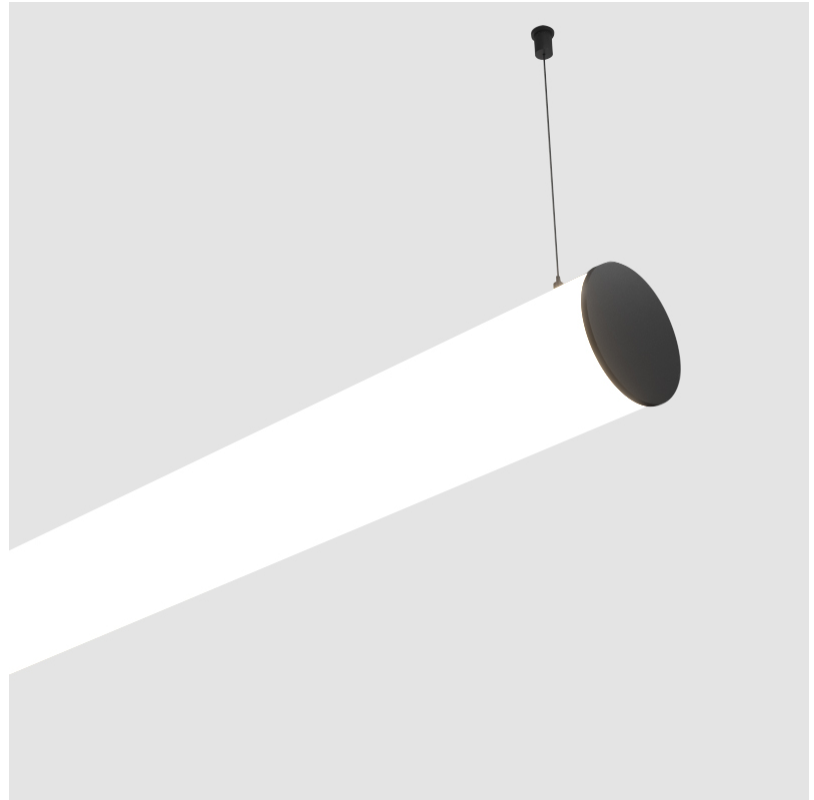

GENERAL

Series: Bunga
Brand: Prolicht
Division: Architectural
Mounting Type: Suspension
Mounting Location: Ceiling
Subcategory: Profile

PHYSICAL

Shape: Cylinder
Length (mm): 2020
Length (in): 79 1/2
Width (mm): 115
Width (in): 4 1/2
Height (mm): 115
Height (in): 4 1/2
Light Distribution: Omnidirectional
Weight (kg): 6.22
Weight (lbs): 13.71
Diffuser: PMMA - Opal
Fixture Finish: [SSR / BKV / CWI / CRY / HAB / UFT / ITA / RUA / FTG / MYG / LOD / PUS / FRO / FUP / KIA / POP / BLS / SPG / MEY / GOH / GUM / CHC / COM / ABZ / JAG / OBR / MOS / ROR](#)
Fixture Material: Aluminum
Cable Details: [2000mm or 6000mm Transparent Cable](#)
Upon Request: Cable colour - White / Black / Orange / Red

ELECTRICAL

Lamp Type: LED (Zhaga Standard)
Input Wattage (W): 35
Total Output Wattage (W): 28 / 22.8 (3500K)
Dimming: [Non-Dimming / Phase Dimming (120Vac only) / 0-10V Dimming](#)
Driver Included: Yes
Driver Location: Integrated
Driver Type: Constant Current - 120 / 277Vac
Driver Class: Class 2
Input Voltage (V): 120 - 277
Constant Current (MA): 350 / 700 (3500K)

LED

Color Temperature (°K): [3000 / 3500 / 4000](#)
Max. Delivered Lumen (lm): 3870 / 4008 / 4090
CRI: >80 CRI
Lamp Life (hrs): 50000

OPTICAL

RATINGS AND CERTIFICATIONS

Certified By: Certified for North American Standards
IP rating: IP20

PROJECT _____
TYPE _____
SPECIFIER _____
QUANTITY _____
DATE _____