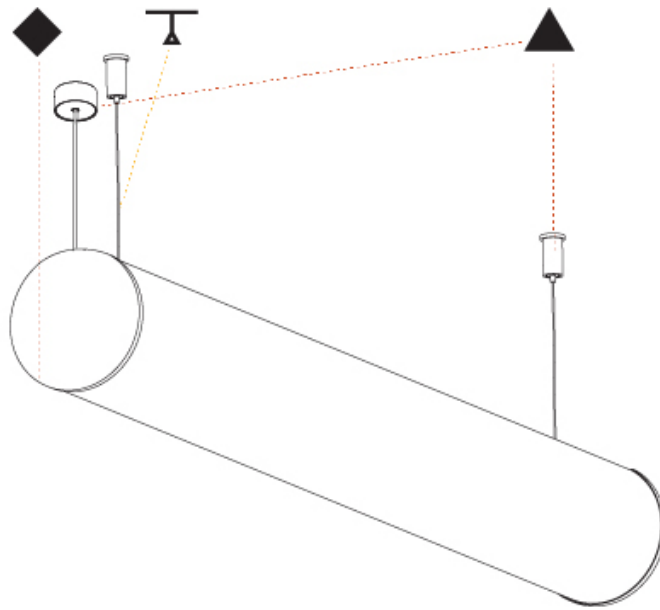

BUNGA SUSPENSION

A30699-

PROJECT

TYPE

SPECIFIER

QUANTITY

DATE

A