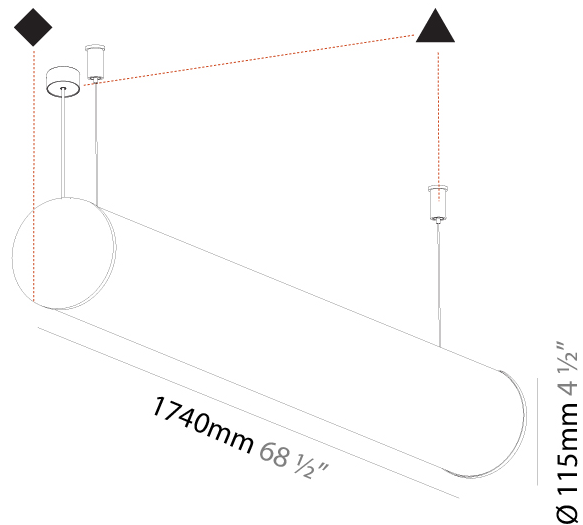

GENERAL

Series: Bunga
Brand: Prolicht
Division: Architectural
Mounting Type: Suspension
Mounting Location: Ceiling
Subcategory: Profile

PHYSICAL

Shape: Cylinder
Length (mm): 1740
Length (in): 68 1/2
Width (mm): 115
Width (in): 4 1/2
Height (mm): 115
Height (in): 4 1/2
Light Distribution: Omnidirectional
Weight (kg): 5.492
Weight (lbs): 12.107
Diffuser: PMMA - Opal
Fixture Finish: SSR / BKV / CWI / CRY / HAB / UFT / ITA / RUA / FTG / MYG / LOD / PUS / FRO / FUP / KIA / POP / BLS / SPG / MEY / GOH / GUM / CHC / COM / ABZ / JAG / OBR / MOS / ROR
Fixture Material: Aluminum
Cable Details: 2000mm or 6000mm Transparent Cable

ELECTRICAL

Lamp Type: LED (Zhaga Standard)
Input Wattage (W): 30
Total Output Wattage (W): 24 / 19.2 (3500K)
Dimming: Non-Dimming / Phase Dimming (120Vac only) / 0-10V Dimming
Driver Included: Yes
Driver Location: Integrated
Driver Type: Constant Current - 120 / 277Vac
Driver Class: Class 2
Input Voltage (V): 120 - 277
Constant Current (MA): 350 / 600 (3500K)

LED

Color Temperature (°K): 3000 / 3500 / 4000
Max. Delivered Lumen (lm): 3320 / 3440 / 3510
CRI: >80 CRI
Lamp Life (hrs): 50000

OPTICAL

RATINGS AND CERTIFICATIONS

Certified By: Certified for North American Standards
IP rating: IP20

PROJECT
TYPE
SPECIFIER
QUANTITY
DATE