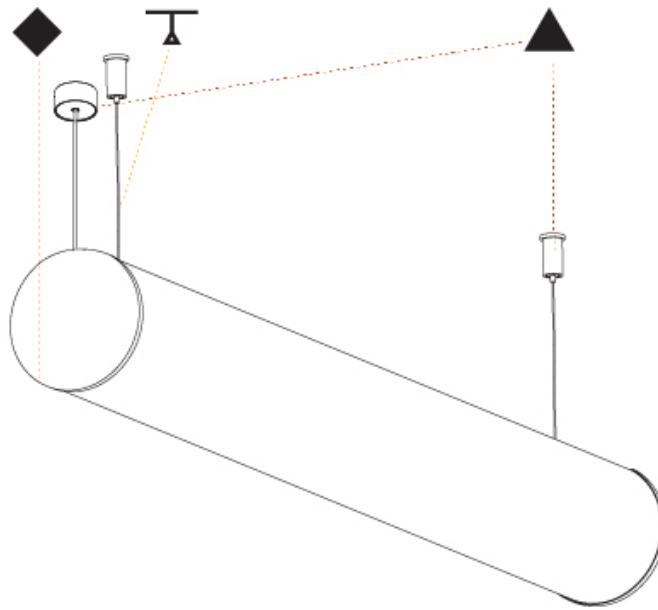

PROJECT	_____
TYPE	_____
SPECIFIER	_____
QUANTITY	_____
DATE	_____