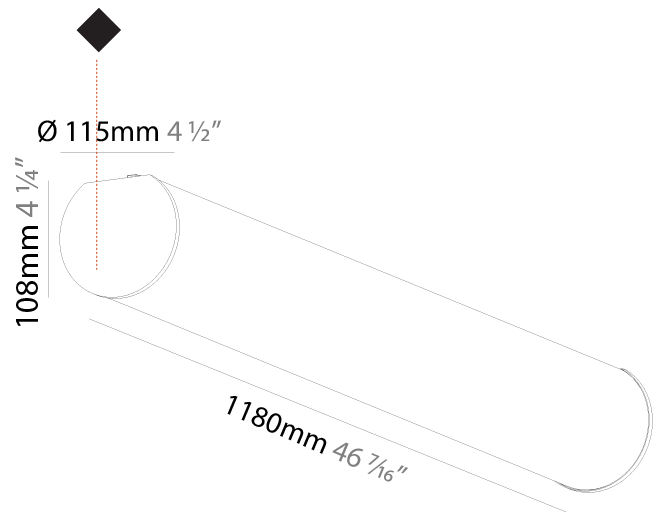

1. To build a product code in our configurator select the specify button on the base model # product page
2. To build a manual product code on this datasheet choose from the options listed below in blue font and add the suffix to the base model #

GENERAL

Series: Bunga
Brand: Prolicht
Division: Architectural
Mounting Type: Surface
Mounting Location: Ceiling
Subcategory: Profile

PHYSICAL

Shape: Cylinder
Diameter (mm): 115
Diameter (in): 4 1/2"
Length (mm): 1180
Length (in): 46 7/16"
Height (mm): 108
Height (in): 4 1/4"
Light Distribution: Omnidirectional
Weight (kg): 3.685
Weight (lbs): 8.124
Diffuser: PMMA - Opal
Fixture Finish: SSR / BKV / CWI / CRY / HAB / UFT / ITA / RUA / FTG / MYG / LOD / PUS / FRO / FUP / KIA / POP / BLS / SPG / MEY / GOH / GUM / CHC / COM / ABZ / JAG / OBR / MOS / ROR
Fixture Material: Aluminum

ELECTRICAL

Lamp Type: LED (Zhaga Standard)
Input Wattage (W): 20
Total Output Wattage (W): 16 / 12.8 (3500K)
Dimming: Non-Dimming / Phase Dimming (120Vac only) / 0-10V Dimming
Driver Included: Yes
Driver Location: Integrated
Driver Type: Constant Current - 120 / 277Vac
Driver Class: Class 2
Input Voltage (V): 120 - 277
Constant Current (MA): 350 / 400 (3500K)

LED

Color Temperature (°K): 3000 / 3500 / 4000
Max. Delivered Lumen (lm): 2210 / 2293 / 2340
CRI: >80 CRI
Lamp Life (hrs): 50000

OPTICAL

RATINGS AND CERTIFICATIONS

Certified By: Certified for North American Standards
IP rating: IP20