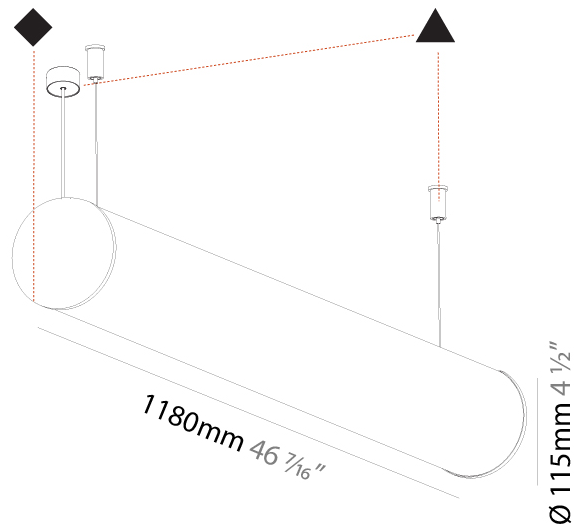

GENERAL

Series: Bunga
Brand: Prolicht
Division: Architectural
Mounting Type: Suspension
Mounting Location: Ceiling
Subcategory: Profile

PHYSICAL

Shape: Cylinder
Length (mm): 1180
Length (in): 46 ⁷/₁₆
Width (mm): 115
Width (in): 4 ¹/₂
Height (mm): 115
Height (in): 4 ¹/₂
Max. Overall Height (mm): 2115
Max. Overall Height (in): 83 ¹/₄
Light Distribution: Omnidirectional
Weight (kg): 4.038
Weight (lbs): 8.88
Diffuser: PMMA - Opal
Fixture Finish: [SSR / BKV / CWI / CRY / HAB / UFT / ITA / RUA / FTG / MYG / LOD / PUS / FRO / FUP / KIA / POP / BLS / SPG / MEY / GOH / GUM / CHC / COM / ABZ / JAG / OBR / MOS / ROR](#)
Fixture Material: Aluminum
Cable Details: [2000mm or 6000mm Transparent Cable](#)
Upon Request: Cable colour - White / Black / Orange / Red

ELECTRICAL

Lamp Type: LED (Zhaga Standard)
Input Wattage (W): 20
Total Output Wattage (W): 16 / 12.8 (3500K)
Dimming: [Non-Dimming / Phase Dimming (120Vac only) / 0-10V Dimming](#)
Driver Included: Yes
Driver Location: Integrated
Driver Type: Constant Current - 120 / 277Vac
Driver Class: Class 2
Input Voltage (V): 120 - 277
Constant Current (MA): 350 / 400 (3500K)

LED

Color Temperature (°K): [3000 / 3500 / 4000](#)
Max. Delivered Lumen (lm): 2210 / 2293 / 2340
CRI: >80 CRI
Lamp Life (hrs): 50000

OPTICAL

RATINGS AND CERTIFICATIONS

Certified By: Certified for North American Standards
IP rating: IP20