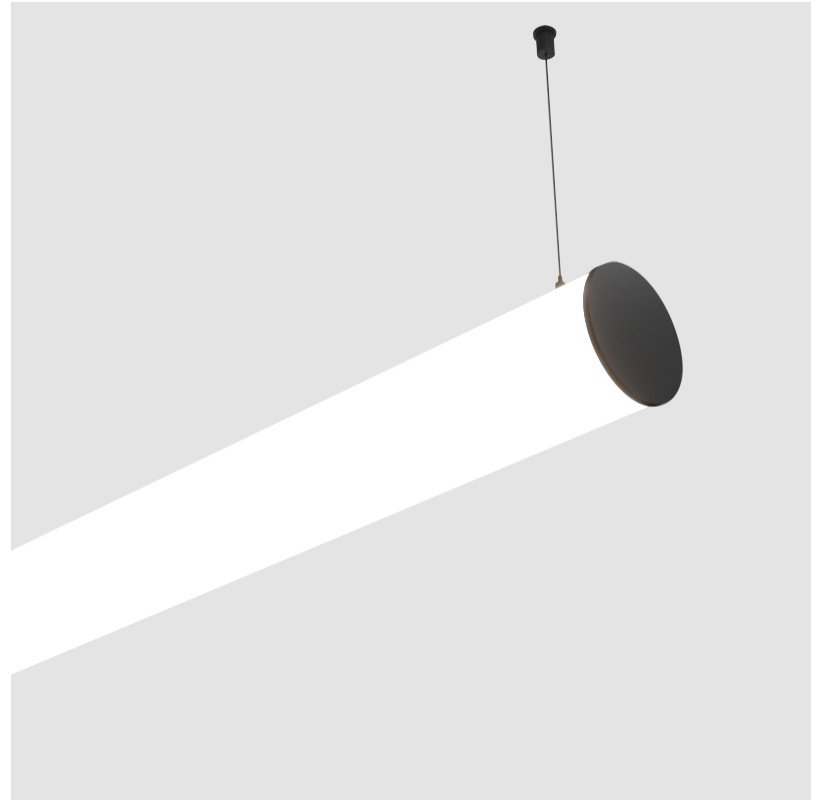

GENERAL

Series: Bunga
Brand: Prolicht
Division: Architectural
Mounting Type: Suspension
Mounting Location: Ceiling
Subcategory: Profile

PHYSICAL

Shape: Cylinder
Length (mm): 1460
Length (in): 57 1/2
Width (mm): 115
Width (in): 4 1/2
Height (mm): 115
Height (in): 4 1/2
Max. Overall Height (mm): 2115
Max. Overall Height (in): 83 1/4
Light Distribution: Omnidirectional
Weight (kg): 4.767
Weight (lbs): 10.509
Diffuser: PMMA - Opal
Fixture Finish: SSR / BKV / CWI / CRY / HAB / UFT / ITA / RUA / FTG / MYG / LOD / PUS / FRO / FUP / KIA / POP / BLS / SPG / MEY / GOH / GUM / CHC / COM / ABZ / JAG / OBR / MOS / ROR
Fixture Material: Aluminum
Cable Details: 2000mm or 6000mm Transparent Cable
Upon Request: Cable colour - White / Black / Orange / Red

ELECTRICAL

Lamp Type: LED (Zhaga Standard)
Input Wattage (W): 25
Total Output Wattage (W): 20 / 16 (3500K)
Dimming: Non-Dimming / Phase Dimming (120Vac only) / 0-10V Dimming
Driver Included: Yes
Driver Location: Integrated
Driver Type: Constant Current - 120 / 277Vac
Driver Class: Class 2
Input Voltage (V): 120 - 277
Constant Current (MA): 350 / 500 (3500K)

LED

Color Temperature (*K): 3000 / 3500 / 4000
Max. Delivered Lumen (lm): 2770 / 2862 / 2920
CRI: >80 CRI
Lamp Life (hrs): 50000

OPTICAL

RATINGS AND CERTIFICATIONS

Certified By: Certified for North American Standards
IP rating: IP20