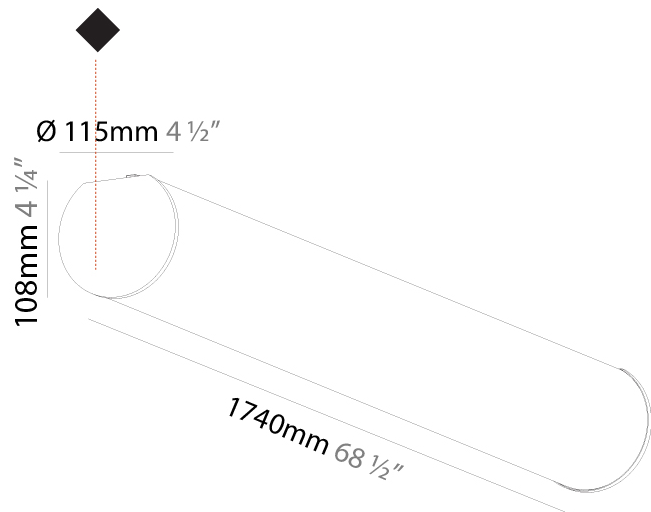

1. To build a product code in our configurator select the specify button on the base model # product page
2. To build a manual product code on this datasheet choose from the options listed below in blue font and add the suffix to the base model #

GENERAL

Series: Bunga
Brand: Prolicht
Division: Architectural
Mounting Type: Surface
Mounting Location: Ceiling
Subcategory: Profile

PHYSICAL

Shape: Cylinder
Diameter (mm): 115
Diameter (in): 4 1/2
Length (mm): 1740
Length (in): 68 1/2
Height (mm): 108
Height (in): 4 1/4
Light Distribution: Omnidirectional
Weight (kg): 5.138
Weight (lbs): 11.327
Diffuser: PMMA - Opal
Fixture Finish: SSR / BKV / CWI / CRY / HAB / UFT / ITA / RUA / FTG / MYG / LOD / PUS / FRO / FUP / KIA / POP / BLS / SPG / MEY / GOH / GUM / CHC / COM / ABZ / JAG / OBR / MOS / ROR
Fixture Material: Aluminum

ELECTRICAL

Lamp Type: LED (Zhaga Standard)
Input Wattage (W): 30
Total Output Wattage (W): 24 / 19.2 (3500K)
Dimming: Non-Dimming / Phase Dimming (120Vac only) / 0-10V Dimming
Driver Included: Yes
Driver Location: Integrated
Driver Type: Constant Current - 120 / 277Vac
Driver Class: Class 2
Input Voltage (V): 120 - 277
Constant Current (MA): 350 / 600 (3500K)

LED

Color Temperature (°K): 3000 / 3500 / 4000
Max. Delivered Lumen (lm): 3320 / 3440 / 3510
CRI: >80 CRI
Lamp Life (hrs): 50000

OPTICAL

RATINGS AND CERTIFICATIONS

Certified By: Certified for North American Standards
IP rating: IP20