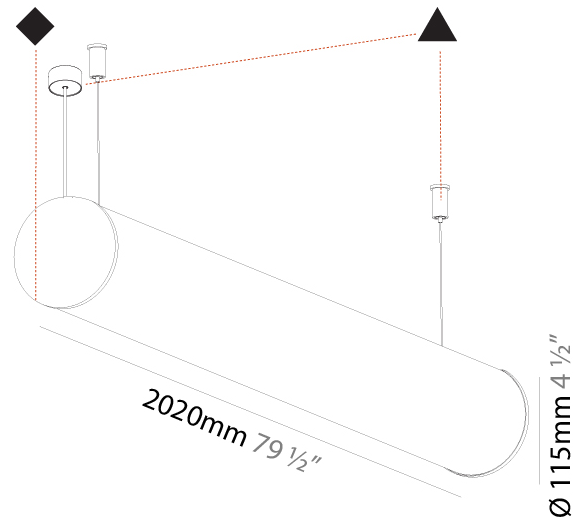

GENERAL

Series: Bunga
Brand: Prolicht
Division: Architectural
Mounting Type: Suspension
Mounting Location: Ceiling
Subcategory: Profile

PHYSICAL

Shape: Cylinder
Length (mm): 2020
Length (in): 79 1/2
Width (mm): 115
Width (in): 4 1/2
Height (mm): 115
Height (in): 4 1/2
Light Distribution: Omnidirectional
Weight (kg): 6.22
Weight (lbs): 13.71
Diffuser: PMMA - Opal
Fixture Finish: [SSR / BKV / CWI / CRY / HAB / UFT / ITA / RUA / FTG / MYG / LOD / PUS / FRO / FUP / KIA / POP / BLS / SPG / MEY / GOH / GUM / CHC / COM / ABZ / JAG / OBR / MOS / ROR](#)
Fixture Material: Aluminum
Cable Details: [2000mm or 6000mm Transparent Cable](#)
Upon Request: Cable colour - White / Black / Orange / Red

ELECTRICAL

Lamp Type: LED (Zhaga Standard)
Input Wattage (W): 35
Total Output Wattage (W): 28 / 22.8 (3500K)
Dimming: [Non-Dimming / Phase Dimming (120Vac only) / 0-10V Dimming](#)
Driver Included: Yes
Driver Location: Integrated
Driver Type: Constant Current - 120 / 277Vac
Driver Class: Class 2
Input Voltage (V): 120 - 277
Constant Current (MA): 350 / 700 (3500K)

LED

Color Temperature (°K): [3000 / 3500 / 4000](#)
Max. Delivered Lumen (lm): 3870 / 4008 / 4090
CRI: >80 CRI
Lamp Life (hrs): 50000

OPTICAL

RATINGS AND CERTIFICATIONS

Certified By: Certified for North American Standards
IP rating: IP20

PROJECT _____
TYPE _____
SPECIFIER _____
QUANTITY _____
DATE _____