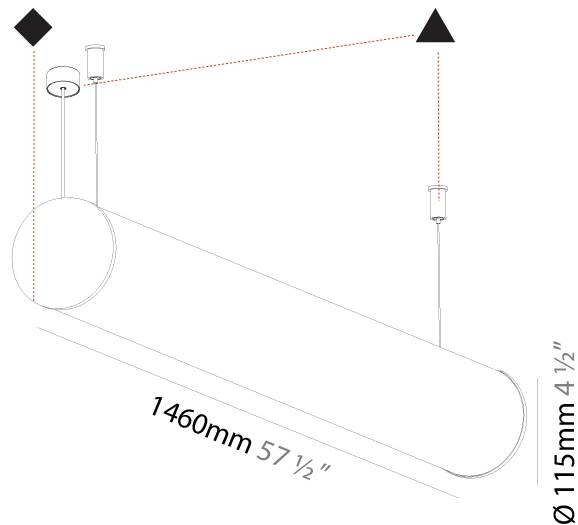

GENERAL

Series: Bunga
Brand: Prolicht
Division: Architectural
Mounting Type: Suspension
Mounting Location: Ceiling
Subcategory: Profile

PHYSICAL

Shape: Cylinder
Length (mm): 1460
Length (in): 57 1/2
Width (mm): 115
Width (in): 4 1/2
Height (mm): 115
Height (in): 4 1/2
Max. Overall Height (mm): 2115
Max. Overall Height (in): 83 1/4
Light Distribution: Omnidirectional
Weight (kg): 4.767
Weight (lbs): 10.509
Diffuser: PMMA - Opal
Fixture Finish: SSR / BKV / CWI / CRY / HAB / UFT / ITA / RUA / FTG / MYG / LOD / PUS / FRO / FUP / KIA / POP / BLS / SPG / MEY / GOH / GUM / CHC / COM / ABZ / JAG / OBR / MOS / ROR
Fixture Material: Aluminum
Cable Details: 2000mm or 6000mm Transparent Cable
Upon Request: Cable colour - White / Black / Orange / Red

ELECTRICAL

Lamp Type: LED (Zhaga Standard)
Input Wattage (W): 25
Total Output Wattage (W): 20 / 16 (3500K)
Dimming: Non-Dimming / Phase Dimming (120Vac only) / 0-10V Dimming
Driver Included: Yes
Driver Location: Integrated
Driver Type: Constant Current - 120 / 277Vac
Driver Class: Class 2
Input Voltage (V): 120 - 277
Constant Current (MA): 350 / 500 (3500K)

LED

Color Temperature (*K): 3000 / 3500 / 4000
Max. Delivered Lumen (lm): 2770 / 2862 / 2920
CRI: >80 CRI
Lamp Life (hrs): 50000

OPTICAL

RATINGS AND CERTIFICATIONS

Certified By: Certified for North American Standards
IP rating: IP20