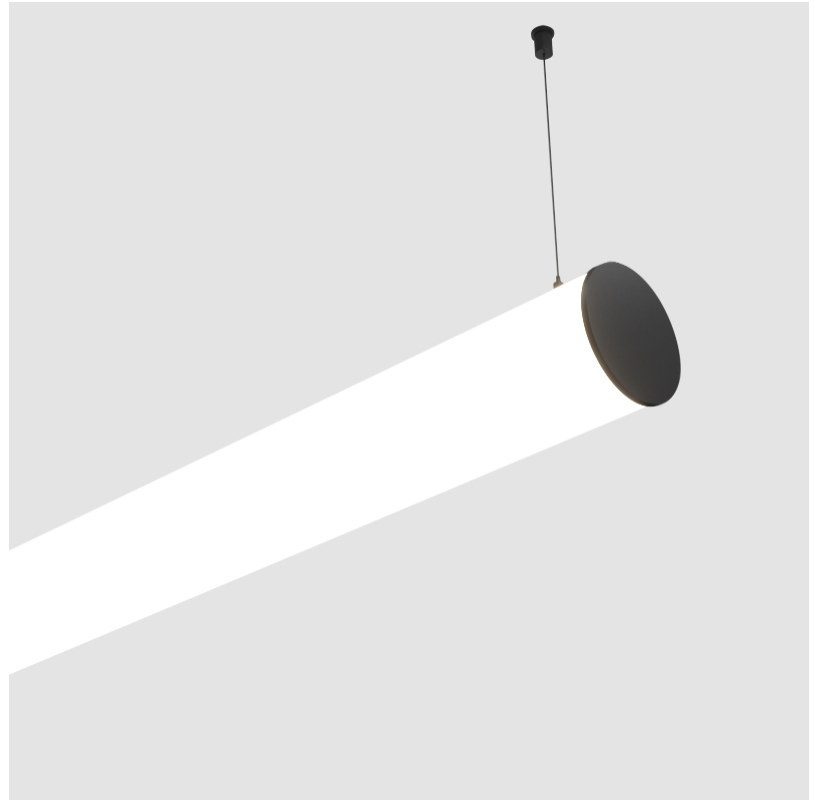

GENERAL

Series: Bunga
Brand: Prolicht
Division: Architectural
Mounting Type: Suspension
Mounting Location: Ceiling
Subcategory: Profile

PHYSICAL

Shape: Cylinder
Length (mm): 2020
Length (in): 79 1/2
Width (mm): 115
Width (in): 4 1/2
Height (mm): 115
Height (in): 4 1/2
Light Distribution: Omnidirectional
Weight (kg): 6.22
Weight (lbs): 13.71
Diffuser: PMMA - Opal
Fixture Finish: [SSR / BKV / CWI / CRY / HAB / UFT / ITA / RUA / FTG / MYG / LOD / PUS / FRO / FUP / KIA / POP / BLS / SPG / MEY / GOH / GUM / CHC / COM / ABZ / JAG / OBR / MOS / ROR](#)
Fixture Material: Aluminum
Cable Details: [2000mm or 6000mm Transparent Cable](#)
Upon Request: Cable colour - White / Black / Orange / Red

ELECTRICAL

Lamp Type: LED (Zhaga Standard)
Input Wattage (W): 35
Total Output Wattage (W): 28 / 22.8 (3500K)
Dimming: [Non-Dimming / Phase Dimming (120Vac only) / 0-10V Dimming](#)
Driver Included: Yes
Driver Location: Integrated
Driver Type: Constant Current - 120 / 277Vac
Driver Class: Class 2
Input Voltage (V): 120 - 277
Constant Current (MA): 350 / 700 (3500K)

LED

Color Temperature (°K): [3000 / 3500 / 4000](#)
Max. Delivered Lumen (lm): 3870 / 4008 / 4090
CRI: >80 CRI
Lamp Life (hrs): 50000

OPTICAL

RATINGS AND CERTIFICATIONS

Certified By: Certified for North American Standards
IP rating: IP20