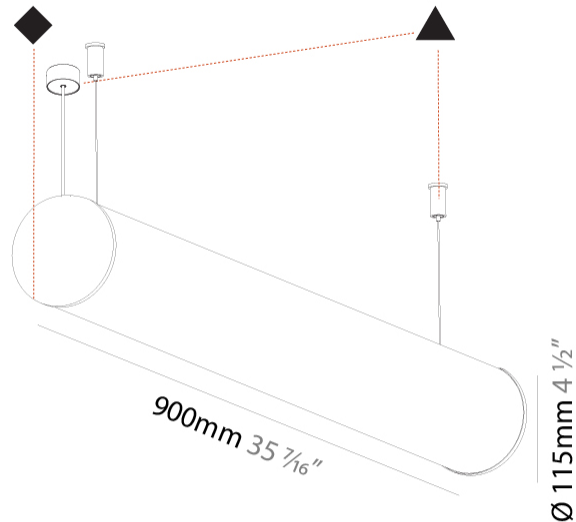

GENERAL

Series: Bunga
Brand: Prolicht
Division: Architectural
Mounting Type: Suspension
Mounting Location: Ceiling
Subcategory: Profile

PHYSICAL

Shape: Cylinder
Length (mm): 900
Length (in): 35 7/16
Width (mm): 115
Width (in): 4 1/2
Height (mm): 115
Height (in): 4 1/2
Max. Overall Height (mm): 2115
Max. Overall Height (in): 83 1/4
Light Distribution: Omnidirectional
Weight (kg): 3.308
Weight (lbs): 7.28
Diffuser: PMMA - Opal
Fixture Finish: [SSR / BKV / CWI / CRY / HAB / UFT / ITA / RUA / FTG / MYG / LOD / PUS / FRO / FUP / KIA / POP / BLS / SPG / MEY / GOH / GUM / CHC / COM / ABZ / JAG / OBR / MOS / ROR](#)
Fixture Material: Aluminum
Cable Details: [2000mm or 6000mm Transparent Cable](#)
Upon Request: Cable colour - White / Black / Orange / Red

ELECTRICAL

Lamp Type: LED (Zhaga Standard)
Input Wattage (W): 15
Total Output Wattage (W): 12 / 11.1 (3500K)
Dimming: [Non-Dimming / Phase Dimming (120Vac only) / 0-10V Dimming](#)
Driver Included: Yes
Driver Location: Integrated
Driver Type: Constant Current - 120 / 277Vac
Driver Class: Class 2
Input Voltage (V): 120 - 277
Constant Current (MA): 350 / 375 (3500K)

LED

Color Temperature (*K): [3000 / 3500 / 4000](#)
Max. Delivered Lumen (lm): 1660 / 1715 / 1750
CRI: >80 CRI
Lamp Life (hrs): 50000

OPTICAL

RATINGS AND CERTIFICATIONS

Certified By: Certified for North American Standards
IP rating: IP20