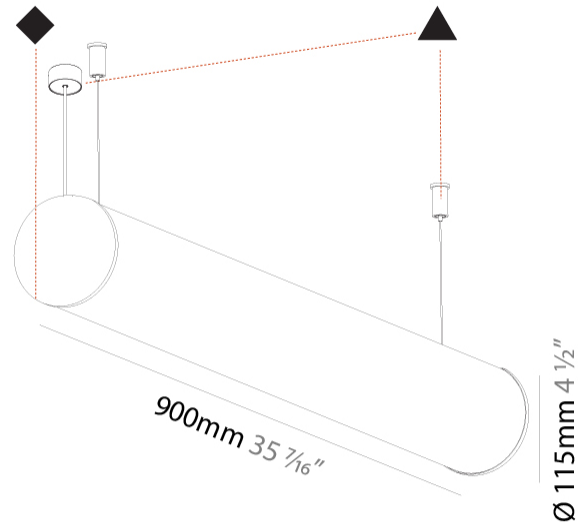

GENERAL

Series: Bunga
Brand: Prolicht
Division: Architectural
Mounting Type: Suspension
Mounting Location: Ceiling
Subcategory: Profile

PHYSICAL

Shape: Cylinder
Length (mm): 900
Length (in): 35 7/16
Width (mm): 115
Width (in): 4 1/2
Height (mm): 115
Height (in): 4 1/2
Max. Overall Height (mm): 2115
Max. Overall Height (in): 83 1/4
Light Distribution: Omnidirectional
Weight (kg): 3.308
Weight (lbs): 7.28
Diffuser: PMMA - Opal
Fixture Finish: [SSR / BKV / CWI / CRY / HAB / UFT / ITA / RUA / FTG / MYG / LOD / PUS / FRO / FUP / KIA / POP / BLS / SPG / MEY / GOH / GUM / CHC / COM / ABZ / JAG / OBR / MOS / ROR](#)
Fixture Material: Aluminum
Cable Details: [2000mm or 6000mm Transparent Cable](#)
Upon Request: Cable colour - White / Black / Orange / Red

ELECTRICAL

Lamp Type: LED (Zhaga Standard)
Input Wattage (W): 15
Total Output Wattage (W): 12 / 11.1 (3500K)
Dimming: [Non-Dimming / Phase Dimming (120Vac only) / 0-10V Dimming](#)
Driver Included: Yes
Driver Location: Integrated
Driver Type: Constant Current - 120 / 277Vac
Driver Class: Class 2
Input Voltage (V): 120 - 277
Constant Current (MA): 350 / 375 (3500K)

LED

Color Temperature (*K): [3000 / 3500 / 4000](#)
Max. Delivered Lumen (lm): 1660 / 1715 / 1750
CRI: >80 CRI
Lamp Life (hrs): 50000

OPTICAL

RATINGS AND CERTIFICATIONS

Certified By: Certified for North American Standards
IP rating: IP20