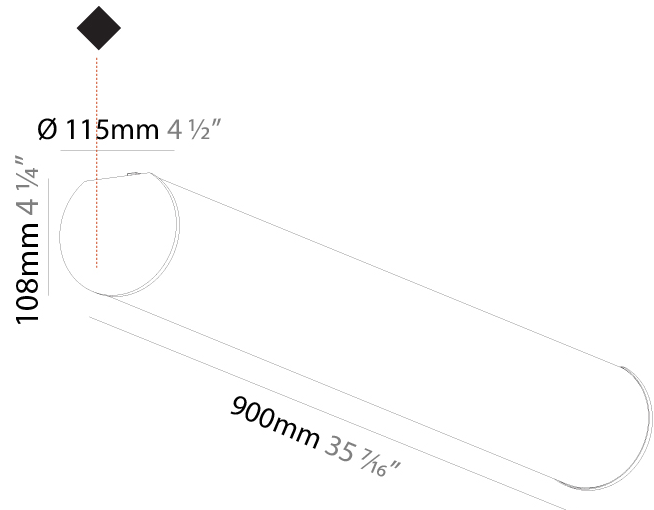

1. To build a product code in our configurator select the specify button on the base model # product page
2. To build a manual product code on this datasheet choose from the options listed below in blue font and add the suffix to the base model #

GENERAL

Series: Bunga
Brand: Prolicht
Division: Architectural
Mounting Type: Surface
Mounting Location: Ceiling
Subcategory: Profile

PHYSICAL

Shape: Cylinder
Diameter (mm): 115
Diameter (in): 4 1/2
Length (mm): 900
Length (in): 35 7/16
Height (mm): 108
Height (in): 4 1/4
Light Distribution: Omnidirectional
Weight (kg): 2.954
Weight (lbs): 6.512
Diffuser: PMMA - Opal
Fixture Finish: SSR / BKV / CWI / CRY / HAB / UFT / ITA / RUA / FTG / MYG / LOD / PUS / FRO / FUP / KIA / POP / BLS / SPG / MEY / GOH / GUM / CHC / COM / ABZ / JAG / OBR / MOS / ROR
Fixture Material: Aluminum

ELECTRICAL

Lamp Type: LED (Zhaga Standard)
Input Wattage (W): 15
Total Output Wattage (W): 12 / 11.2 (3500K)
Dimming: Non-Dimming / Phase Dimming (120Vac only) / 0-10V Dimming
Driver Included: Yes
Driver Location: Integrated
Driver Type: Constant Current - 120 / 277Vac
Driver Class: Class 2
Input Voltage (V): 120 - 277
Constant Current (MA): 350 / 325 (3500K)

LED

Color Temperature (°K): 3000 / 3500 / 4000
Max. Delivered Lumen (lm): 1660 / 1715 / 1750
CRI: >80 CRI
Lamp Life (hrs): 50000

OPTICAL

RATINGS AND CERTIFICATIONS

Certified By: Certified for North American Standards
IP rating: IP20