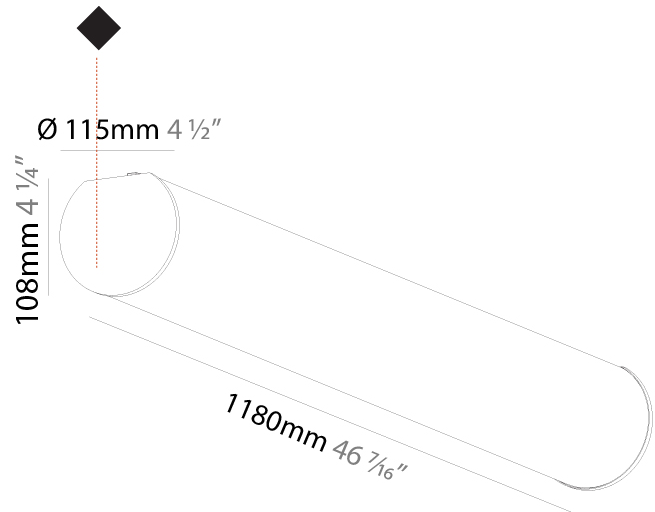

1. To build a product code in our configurator select the specify button on the base model # product page
2. To build a manual product code on this datasheet choose from the options listed below in blue font and add the suffix to the base model #

GENERAL

Series: Bunga
Brand: Prolicht
Division: Architectural
Mounting Type: Surface
Mounting Location: Ceiling
Subcategory: Profile

PHYSICAL

Shape: Cylinder
Diameter (mm): 115
Diameter (in): 4 1/2
Length (mm): 1180
Length (in): 46 7/16
Height (mm): 108
Height (in): 4 1/4
Light Distribution: Omnidirectional
Weight (kg): 3.685
Weight (lbs): 8.124
Diffuser: PMMA - Opal
Fixture Finish: SSR / BKV / CWI / CRY / HAB / UFT / ITA / RUA / FTG / MYG / LOD / PUS / FRO / FUP / KIA / POP / BLS / SPG / MEY / GOH / GUM / CHC / COM / ABZ / JAG / OBR / MOS / ROR
Fixture Material: Aluminum

ELECTRICAL

Lamp Type: LED (Zhaga Standard)
Input Wattage (W): 20
Total Output Wattage (W): 16 / 12.8 (3500K)
Dimming: Non-Dimming / Phase Dimming (120Vac only) / 0-10V Dimming
Driver Included: Yes
Driver Location: Integrated
Driver Type: Constant Current - 120 / 277Vac
Driver Class: Class 2
Input Voltage (V): 120 - 277
Constant Current (MA): 350 / 400 (3500K)

LED

Color Temperature (°K): 3000 / 3500 / 4000
Max. Delivered Lumen (lm): 2210 / 2293 / 2340
CRI: >80 CRI
Lamp Life (hrs): 50000

OPTICAL

RATINGS AND CERTIFICATIONS

Certified By: Certified for North American Standards
IP rating: IP20