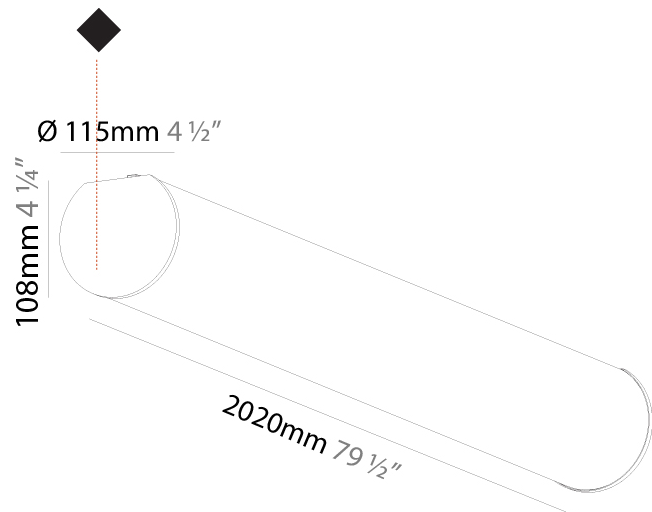

1. To build a product code in our configurator select the specify button on the base model # product page
2. To build a manual product code on this datasheet choose from the options listed below in blue font and add the suffix to the base model #

GENERAL

Series: Bunga
Brand: Prolicht
Division: Architectural
Mounting Type: Surface
Mounting Location: Ceiling
Subcategory: Profile

PHYSICAL

Shape: Cylinder
Diameter (mm): 115
Diameter (in): 4 1/2
Length (mm): 2020
Length (in): 79 1/2
Height (mm): 108
Height (in): 4 1/4
Light Distribution: Omnidirectional
Weight (kg): 5.866
Weight (lbs): 12.932
Diffuser: PMMA - Opal
Fixture Finish: SSR / BKV / CWI / CRY / HAB / UFT / ITA / RUA / FTG / MYG / LOD / PUS / FRO / FUP / KIA / POP / BLS / SPG / MEY / GOH / GUM / CHC / COM / ABZ / JAG / OBR / MOS / ROR
Fixture Material: Aluminum

ELECTRICAL

Lamp Type: LED (Zhaga Standard)
Input Wattage (W): 35
Total Output Wattage (W): 28 / 22.8 (3500K)
Dimming: Non-Dimming / Phase Dimming (120Vac only) / 0-10V Dimming
Driver Included: Yes
Driver Location: Integrated
Driver Type: Constant Current - 120 / 277Vac
Driver Class: Class 2
Input Voltage (V): 120 - 277
Constant Current (MA): 350 / 700 (3500K)

LED

Color Temperature (°K): 3000 / 3500 / 4000
Max. Delivered Lumen (lm): 3870 / 4008 / 4090
CRI: >80 CRI
Lamp Life (hrs): 50000

OPTICAL

RATINGS AND CERTIFICATIONS

Certified By: Certified for North American Standards
IP rating: IP20