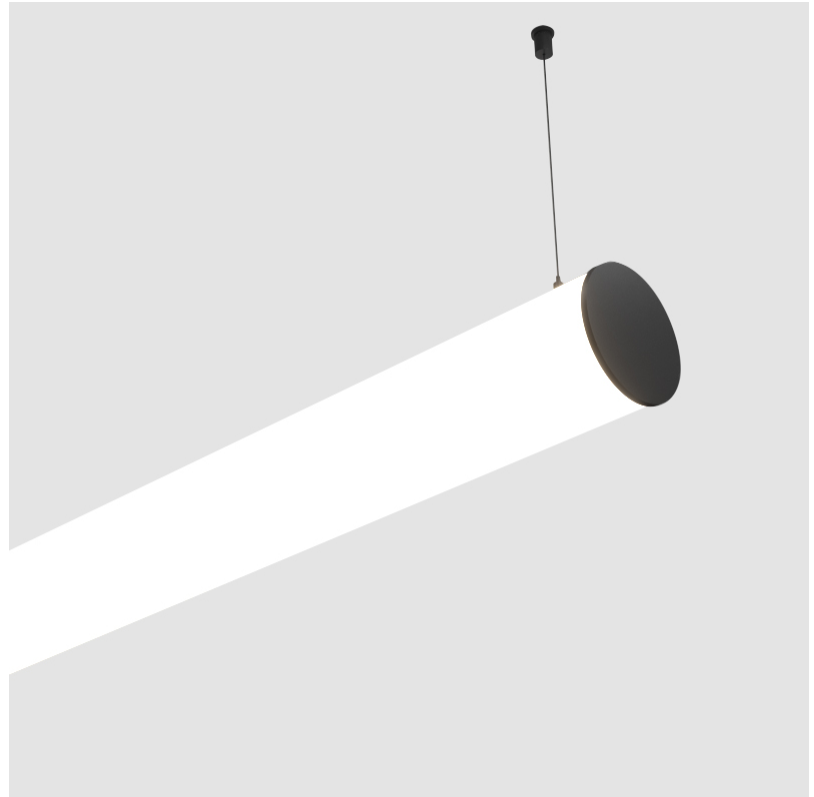

GENERAL

Series: Bunga
Brand: Prolicht
Division: Architectural
Mounting Type: Suspension
Mounting Location: Ceiling
Subcategory: Profile

PHYSICAL

Shape: Cylinder
Length (mm): 1740
Length (in): 68 1/2
Width (mm): 115
Width (in): 4 1/2
Height (mm): 115
Height (in): 4 1/2
Light Distribution: Omnidirectional
Weight (kg): 5.492
Weight (lbs): 12.107
Diffuser: PMMA - Opal
Fixture Finish: SSR / BKV / CWI / CRY / HAB / UFT / ITA / RUA / FTG / MYG / LOD / PUS / FRO / FUP / KIA / POP / BLS / SPG / MEY / GOH / GUM / CHC / COM / ABZ / JAG / OBR / MOS / ROR
Fixture Material: Aluminum
Cable Details: 2000mm or 6000mm Transparent Cable

ELECTRICAL

Lamp Type: LED (Zhaga Standard)
Input Wattage (W): 30
Total Output Wattage (W): 24 / 19.2 (3500K)
Dimming: Non-Dimming / Phase Dimming (120Vac only) / 0-10V Dimming
Driver Included: Yes
Driver Location: Integrated
Driver Type: Constant Current - 120 / 277Vac
Driver Class: Class 2
Input Voltage (V): 120 - 277
Constant Current (MA): 350 / 600 (3500K)

LED

Color Temperature (°K): 3000 / 3500 / 4000
Max. Delivered Lumen (lm): 3320 / 3440 / 3510
CRI: >80 CRI
Lamp Life (hrs): 50000

OPTICAL

RATINGS AND CERTIFICATIONS

Certified By: Certified for North American Standards
IP rating: IP20

PROJECT
TYPE
SPECIFIER
QUANTITY
DATE