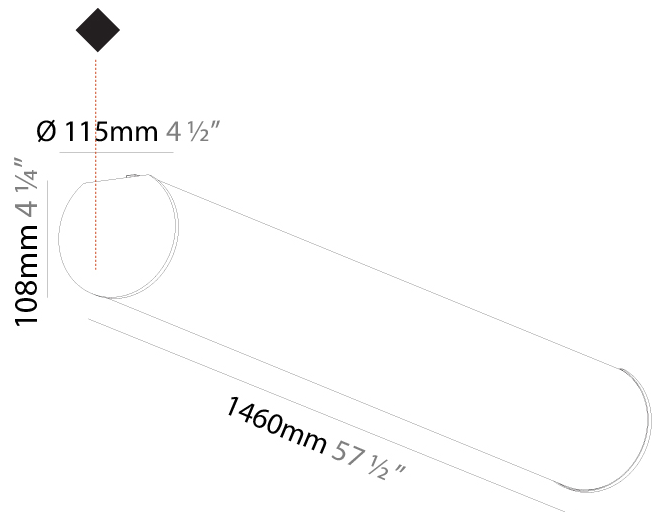

1. To build a product code in our configurator select the specify button on the base model # product page
2. To build a manual product code on this datasheet choose from the options listed below in blue font and add the suffix to the base model #

GENERAL

Series: Bunga
Brand: Prolicht
Division: Architectural
Mounting Type: Surface
Mounting Location: Ceiling
Subcategory: Profile

PHYSICAL

Shape: Cylinder
Diameter (mm): 115
Diameter (in): 4 1/2
Length (mm): 1460
Length (in): 57 1/2
Height (mm): 108
Height (in): 4 1/4
Light Distribution: Omnidirectional
Weight (kg): 4.413
Weight (lbs): 9.729
Diffuser: PMMA - Opal
Fixture Finish: SSR / BKV / CWI / CRY / HAB / UFT / ITA / RUA / FTG / MYG / LOD / PUS / FRO / FUP / KIA / POP / BLS / SPG / MEY / GOH / GUM / CHC / COM / ABZ / JAG / OBR / MOS / ROR
Fixture Material: Aluminum

ELECTRICAL

Lamp Type: LED (Zhaga Standard)
Input Wattage (W): 25
Total Output Wattage (W): 20 / 16 (3500K)
Dimming: Non-Dimming / Phase Dimming (120Vac only) / 0-10V Dimming
Driver Included: Yes
Driver Location: Integrated
Driver Type: Constant Current - 120 / 277Vac
Driver Class: Class 2
Input Voltage (V): 120 - 277
Constant Current (MA): 350 / 500 (3500K)

LED

Color Temperature (°K): 3000 / 3500 / 4000
Max. Delivered Lumen (lm): 2770 / 2862 / 2920
CRI: >80 CRI
Lamp Life (hrs): 50000

OPTICAL

RATINGS AND CERTIFICATIONS

Certified By: Certified for North American Standards
IP rating: IP20