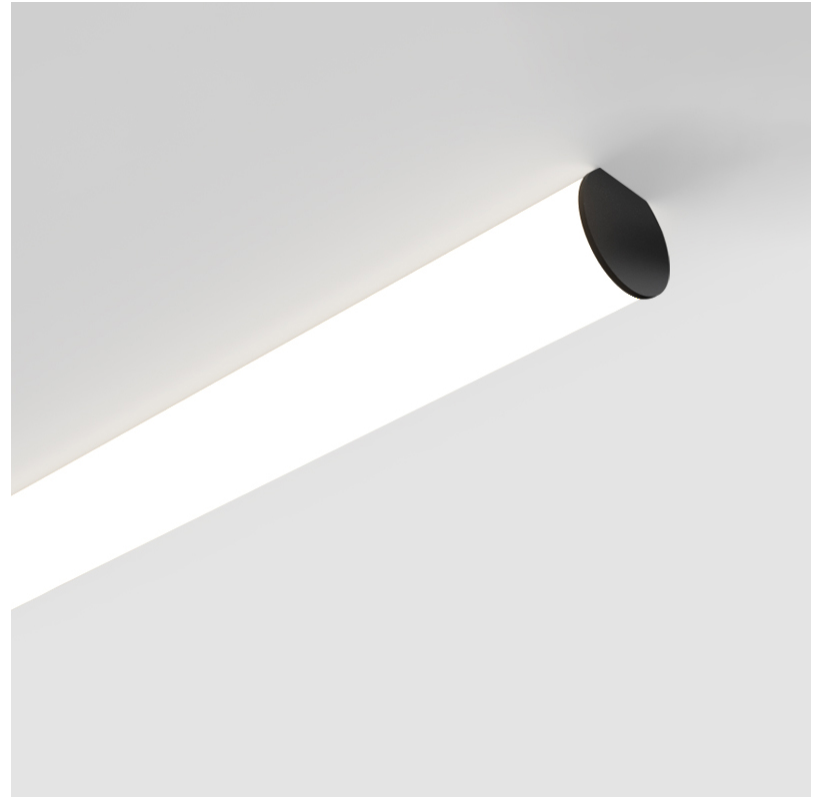

1. To build a product code in our configurator select the specify button on the base model # product page
2. To build a manual product code on this datasheet choose from the options listed below in blue font and add the suffix to the base model #

GENERAL

Series: Bunga
Brand: Prolicht
Division: Architectural
Mounting Type: Surface
Mounting Location: Ceiling
Subcategory: Profile

PHYSICAL

Shape: Cylinder
Diameter (mm): 115
Diameter (in): 4 1/2
Length (mm): 900
Length (in): 35 7/16
Height (mm): 108
Height (in): 4 1/4
Light Distribution: Omnidirectional
Weight (kg): 2.954
Weight (lbs): 6.512
Diffuser: PMMA - Opal
Fixture Finish: SSR / BKV / CWI / CRY / HAB / UFT / ITA / RUA / FTG / MYG / LOD / PUS / FRO / FUP / KIA / POP / BLS / SPG / MEY / GOH / GUM / CHC / COM / ABZ / JAG / OBR / MOS / ROR
Fixture Material: Aluminum

ELECTRICAL

Lamp Type: LED (Zhaga Standard)
Input Wattage (W): 15
Total Output Wattage (W): 12 / 11.2 (3500K)
Dimming: Non-Dimming / Phase Dimming (120Vac only) / 0-10V Dimming
Driver Included: Yes
Driver Location: Integrated
Driver Type: Constant Current - 120 / 277Vac
Driver Class: Class 2
Input Voltage (V): 120 - 277
Constant Current (MA): 350 / 325 (3500K)

LED

Color Temperature (°K): 3000 / 3500 / 4000
Max. Delivered Lumen (lm): 1660 / 1715 / 1750
CRI: >80 CRI
Lamp Life (hrs): 50000

OPTICAL

RATINGS AND CERTIFICATIONS

Certified By: Certified for North American Standards
IP rating: IP20