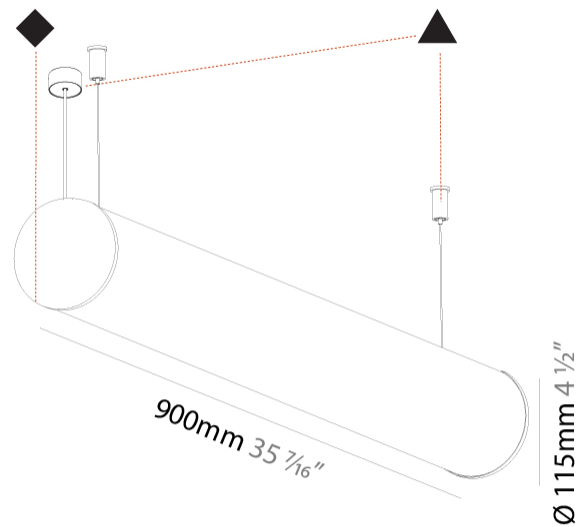

GENERAL

Series: Bunga
Brand: Prolicht
Division: Architectural
Mounting Type: Suspension
Mounting Location: Ceiling
Subcategory: Profile

PHYSICAL

Shape: Cylinder
Length (mm): 900
Length (in): 35 7/16
Width (mm): 115
Width (in): 4 1/2
Height (mm): 115
Height (in): 4 1/2
Max. Overall Height (mm): 2115
Max. Overall Height (in): 83 1/4
Light Distribution: Omnidirectional
Weight (kg): 3.308
Weight (lbs): 7.28
Diffuser: PMMA - Opal
Fixture Finish: [SSR / BKV / CWI / CRY / HAB / UFT / ITA / RUA / FTG / MYG / LOD / PUS / FRO / FUP / KIA / POP / BLS / SPG / MEY / GOH / GUM / CHC / COM / ABZ / JAG / OBR / MOS / ROR](#)
Fixture Material: Aluminum
Cable Details: [2000mm or 6000mm Transparent Cable](#)
Upon Request: Cable colour - White / Black / Orange / Red

ELECTRICAL

Lamp Type: LED (Zhaga Standard)
Input Wattage (W): 15
Total Output Wattage (W): 12 / 11.1 (3500K)
Dimming: [Non-Dimming / Phase Dimming (120Vac only) / 0-10V Dimming](#)
Driver Included: Yes
Driver Location: Integrated
Driver Type: Constant Current - 120 / 277Vac
Driver Class: Class 2
Input Voltage (V): 120 - 277
Constant Current (MA): 350 / 375 (3500K)

LED

Color Temperature (*K): [3000 / 3500 / 4000](#)
Max. Delivered Lumen (lm): 1660 / 1715 / 1750
CRI: >80 CRI
Lamp Life (hrs): 50000

OPTICAL

RATINGS AND CERTIFICATIONS

Certified By: Certified for North American Standards
IP rating: IP20