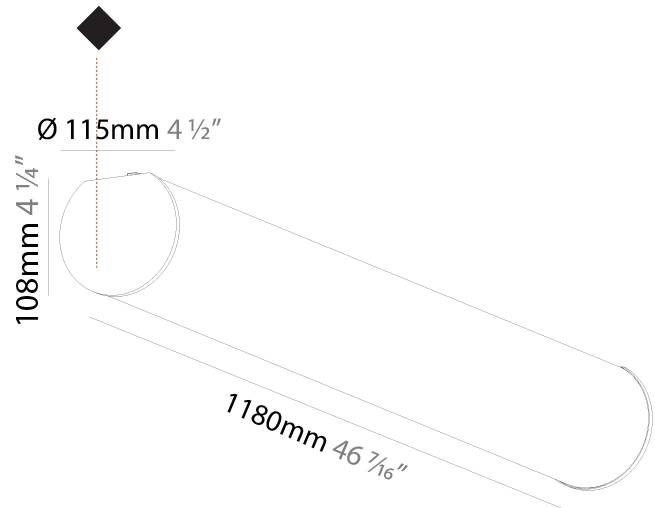

1. To build a product code in our configurator select the specify button on the base model # product page
2. To build a manual product code on this datasheet choose from the options listed below in blue font and add the suffix to the base model #

GENERAL

Series: Bunga
Brand: Prolicht
Division: Architectural
Mounting Type: Surface
Mounting Location: Ceiling
Subcategory: Profile

PHYSICAL

Shape: Cylinder
Diameter (mm): 115
Diameter (in): 4 1/2
Length (mm): 1180
Length (in): 46 7/16
Height (mm): 108
Height (in): 4 1/4
Light Distribution: Omnidirectional
Weight (kg): 3.685
Weight (lbs): 8.124
Diffuser: PMMA - Opal
Fixture Finish: SSR / BKV / CWI / CRY / HAB / UFT / ITA / RUA / FTG / MYG / LOD / PUS / FRO / FUP / KIA / POP / BLS / SPG / MEY / GOH / GUM / CHC / COM / ABZ / JAG / OBR / MOS / ROR
Fixture Material: Aluminum

ELECTRICAL

Lamp Type: LED (Zhaga Standard)
Input Wattage (W): 20
Total Output Wattage (W): 16 / 12.8 (3500K)
Dimming: Non-Dimming / Phase Dimming (120Vac only) / 0-10V Dimming
Driver Included: Yes
Driver Location: Integrated
Driver Type: Constant Current - 120 / 277Vac
Driver Class: Class 2
Input Voltage (V): 120 - 277
Constant Current (MA): 350 / 400 (3500K)

LED

Color Temperature (°K): 3000 / 3500 / 4000
Max. Delivered Lumen (lm): 2210 / 2293 / 2340
CRI: >80 CRI
Lamp Life (hrs): 50000

OPTICAL

RATINGS AND CERTIFICATIONS

Certified By: Certified for North American Standards
IP rating: IP20