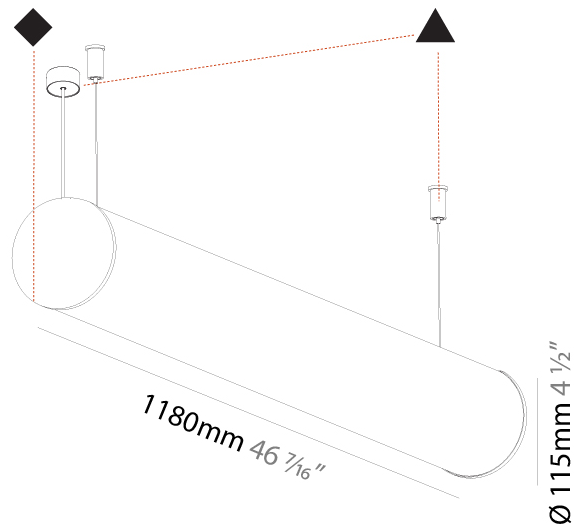

GENERAL

Series: Bunga
Brand: Prolicht
Division: Architectural
Mounting Type: Suspension
Mounting Location: Ceiling
Subcategory: Profile

PHYSICAL

Shape: Cylinder
Length (mm): 1180
Length (in): 46 7/16
Width (mm): 115
Width (in): 4 1/2
Height (mm): 115
Height (in): 4 1/2
Max. Overall Height (mm): 2115
Max. Overall Height (in): 83 1/4
Light Distribution: Omnidirectional
Weight (kg): 4.038
Weight (lbs): 8.88
Diffuser: PMMA - Opal
Fixture Finish: SSR / BKV / CWI / CRY / HAB / UFT / ITA / RUA / FTG / MYG / LOD / PUS / FRO / FUP / KIA / POP / BLS / SPG / MEY / GOH / GUM / CHC / COM / ABZ / JAG / OBR / MOS / ROR
Fixture Material: Aluminum
Cable Details: 2000mm or 6000mm Transparent Cable
Upon Request: Cable colour - White / Black / Orange / Red

ELECTRICAL

Lamp Type: LED (Zhaga Standard)
Input Wattage (W): 20
Total Output Wattage (W): 16 / 12.8 (3500K)
Dimming: Non-Dimming / Phase Dimming (120Vac only) / 0-10V Dimming
Driver Included: Yes
Driver Location: Integrated
Driver Type: Constant Current - 120 / 277Vac
Driver Class: Class 2
Input Voltage (V): 120 - 277
Constant Current (MA): 350 / 400 (3500K)

LED

Color Temperature (*K): 3000 / 3500 / 4000
Max. Delivered Lumen (lm): 2210 / 2293 / 2340
CRI: >80 CRI
Lamp Life (hrs): 50000

OPTICAL

RATINGS AND CERTIFICATIONS

Certified By: Certified for North American Standards
IP rating: IP20