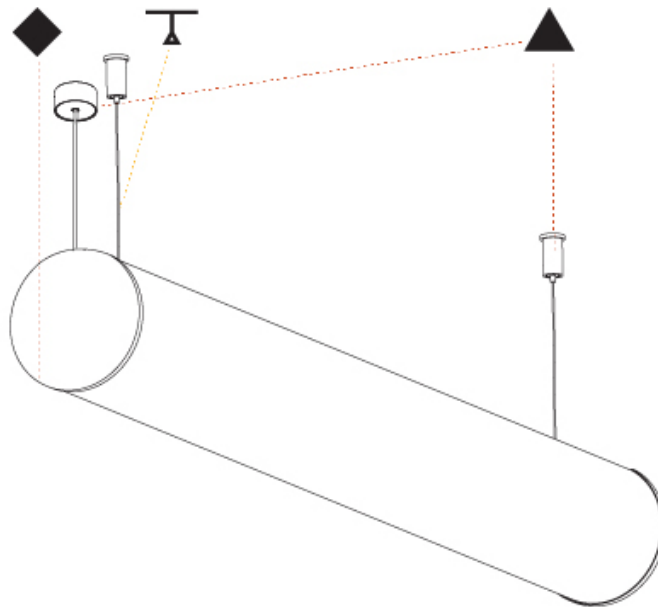

BUNGA SUSPENSION

A30695-

PROJECT

TYPE

SPECIFIER

QUANTITY

DATE

A