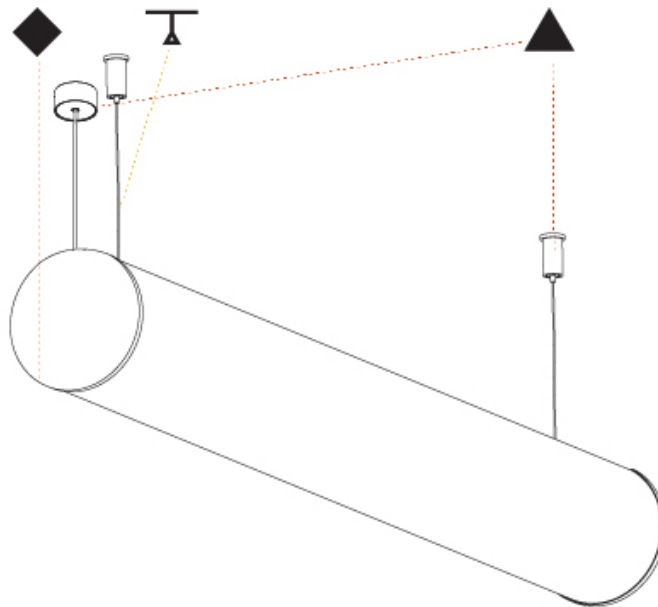

BUNGA SUSPENSION

A30697-

PROJECT

TYPE

SPECIFIER

QUANTITY

DATE

A