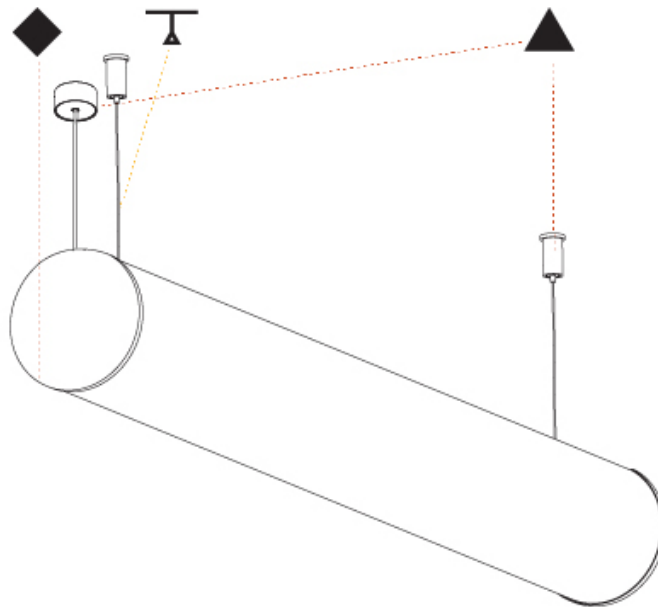

BUNGA SUSPENSION

A30699-

PROJECT

TYPE

SPECIFIER

QUANTITY

DATE

A