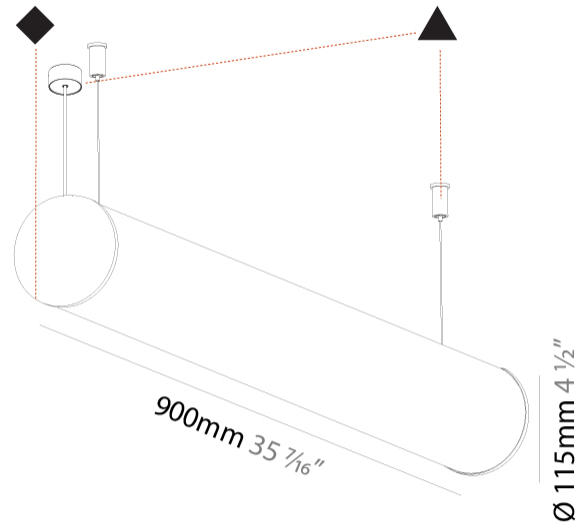

GENERAL

Series: Bunga
Brand: Prolicht
Division: Architectural
Mounting Type: Suspension
Mounting Location: Ceiling
Subcategory: Profile

PHYSICAL

Shape: Cylinder
Length (mm): 900
Length (in): 35 7/16
Width (mm): 115
Width (in): 4 1/2
Height (mm): 115
Height (in): 4 1/2
Max. Overall Height (mm): 2115
Max. Overall Height (in): 83 1/4
Light Distribution: Omnidirectional
Weight (kg): 3.308
Weight (lbs): 7.28
Diffuser: PMMA - Opal
Fixture Finish: SSR / BKV / CWI / CRY / HAB / UFT / ITA / RUA / FTG / MYG / LOD / PUS / FRO / FUP / KIA / POP / BLS / SPG / MEY / GOH / GUM / CHC / COM / ABZ / JAG / OBR / MOS / ROR
Fixture Material: Aluminum
Cable Details: 2000mm or 6000mm Transparent Cable
Upon Request: Cable colour - White / Black / Orange / Red

ELECTRICAL

Lamp Type: LED (Zhaga Standard)
Input Wattage (W): 15
Total Output Wattage (W): 12 / 11.1 (3500K)
Dimming: Non-Dimming / Phase Dimming (120Vac only) / 0-10V Dimming
Driver Included: Yes
Driver Location: Integrated
Driver Type: Constant Current - 120 / 277Vac
Driver Class: Class 2
Input Voltage (V): 120 - 277
Constant Current (MA): 350 / 375 (3500K)

LED

Color Temperature (*K): 3000 / 3500 / 4000
Max. Delivered Lumen (lm): 1660 / 1715 / 1750
CRI: >80 CRI
Lamp Life (hrs): 50000

OPTICAL

RATINGS AND CERTIFICATIONS

Certified By: Certified for North American Standards
IP rating: IP20