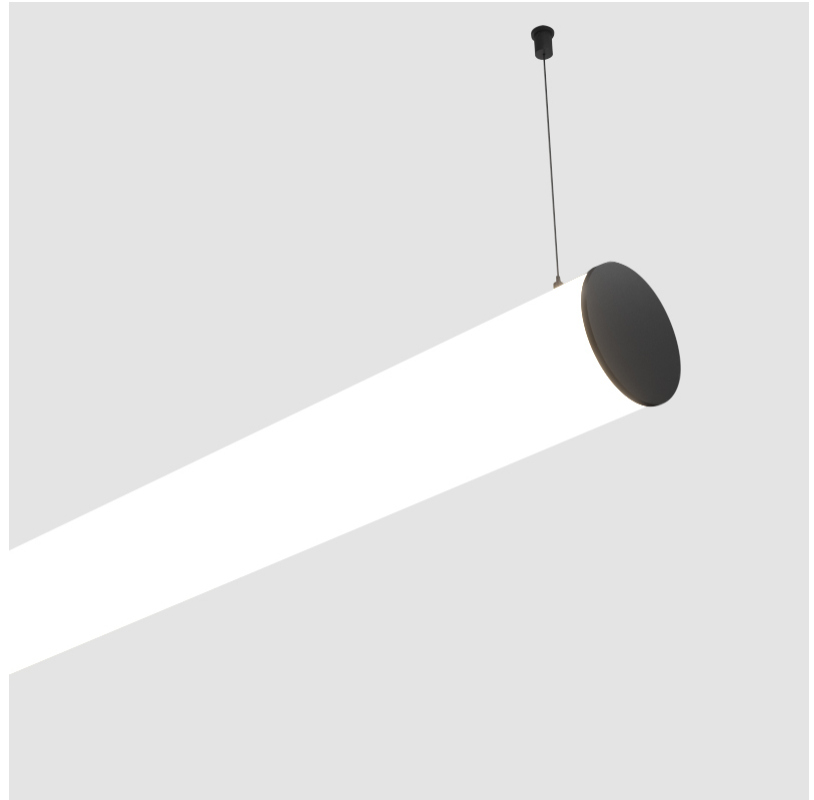

GENERAL

Series: Bunga
Brand: Prolicht
Division: Architectural
Mounting Type: Suspension
Mounting Location: Ceiling
Subcategory: Profile

PHYSICAL

Shape: Cylinder
Length (mm): 1460
Length (in): 57 ½
Width (mm): 115
Width (in): 4 ½
Height (mm): 115
Height (in): 4 ½
Max. Overall Height (mm): 2115
Max. Overall Height (in): 83 ¼
Light Distribution: Omnidirectional
Weight (kg): 4.767
Weight (lbs): 10.509
Diffuser: PMMA - Opal
Fixture Finish: [SSR / BKV / CWI / CRY / HAB / UFT / ITA / RUA / FTG / MYG / LOD / PUS / FRO / FUP / KIA / POP / BLS / SPG / MEY / GOH / GUM / CHC / COM / ABZ / JAG / OBR / MOS / ROR](#)
Fixture Material: Aluminum
Cable Details: [2000mm or 6000mm Transparent Cable](#)
Upon Request: Cable colour - White / Black / Orange / Red

ELECTRICAL

Lamp Type: LED (Zhaga Standard)
Input Wattage (W): 25
Total Output Wattage (W): 20 / 16 (3500K)
Dimming: [Non-Dimming / Phase Dimming (120Vac only) / 0-10V Dimming](#)
Driver Included: Yes
Driver Location: Integrated
Driver Type: Constant Current - 120 / 277Vac
Driver Class: Class 2
Input Voltage (V): 120 - 277
Constant Current (MA): 350 / 500 (3500K)

LED

Color Temperature (*K): [3000 / 3500 / 4000](#)
Max. Delivered Lumen (lm): 2770 / 2862 / 2920
CRI: >80 CRI
Lamp Life (hrs): 50000

OPTICAL

RATINGS AND CERTIFICATIONS

Certified By: Certified for North American Standards
IP rating: IP20