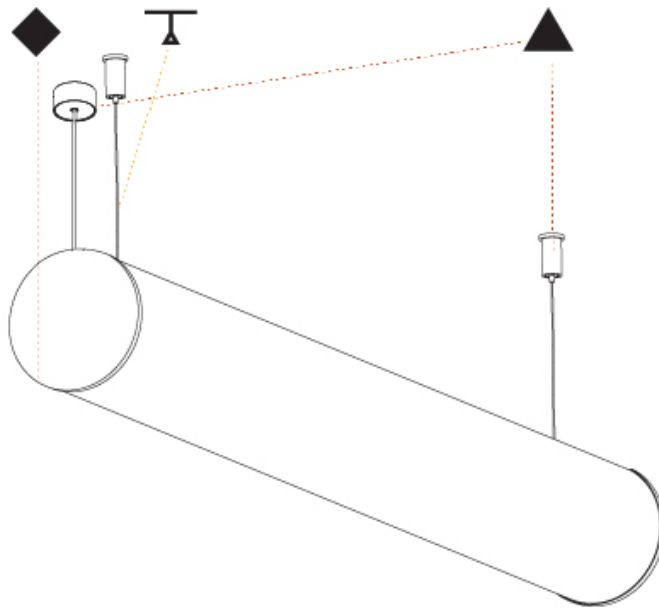

BUNGA SUSPENSION

A30698-

PROJECT

TYPE

SPECIFIER

QUANTITY

DATE

A