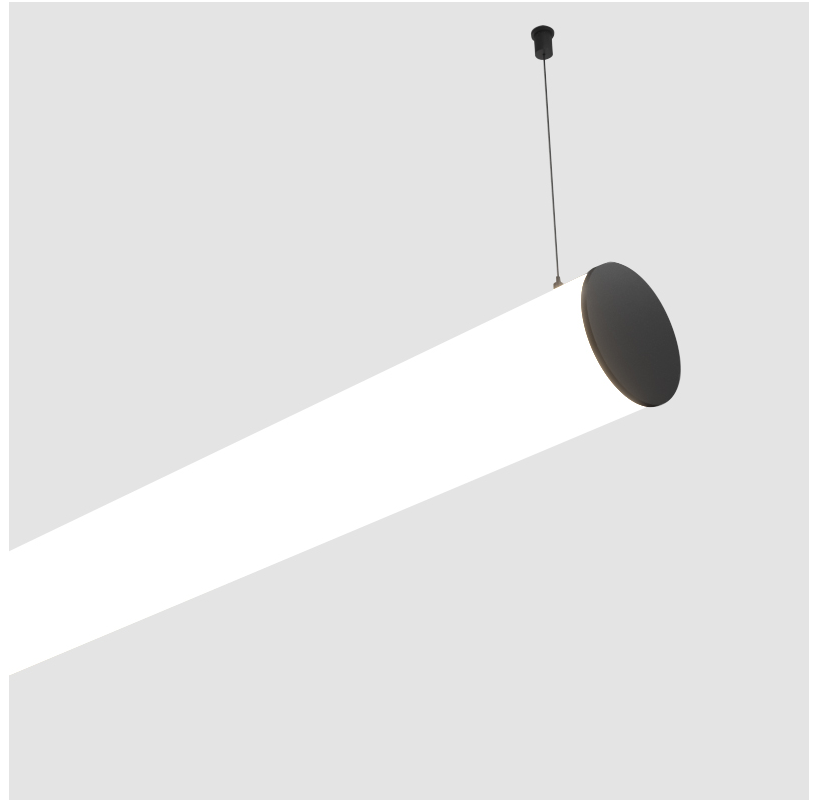

GENERAL

Series: Bunga
Brand: Prolicht
Division: Architectural
Mounting Type: Suspension
Mounting Location: Ceiling
Subcategory: Profile

PHYSICAL

Shape: Cylinder
Length (mm): 900
Length (in): 35 7/16
Width (mm): 115
Width (in): 4 1/2
Height (mm): 115
Height (in): 4 1/2
Max. Overall Height (mm): 2115
Max. Overall Height (in): 83 1/4
Light Distribution: Omnidirectional
Weight (kg): 3.308
Weight (lbs): 7.28
Diffuser: PMMA - Opal
Fixture Finish: SSR / BKV / CWI / CRY / HAB / UFT / ITA / RUA / FTG / MYG / LOD / PUS / FRO / FUP / KIA / POP / BLS / SPG / MEY / GOH / GUM / CHC / COM / ABZ / JAG / OBR / MOS / ROR
Fixture Material: Aluminum
Cable Details: 2000mm or 6000mm Transparent Cable
Upon Request: Cable colour - White / Black / Orange / Red

ELECTRICAL

Lamp Type: LED (Zhaga Standard)
Input Wattage (W): 15
Total Output Wattage (W): 12 / 11.1 (3500K)
Dimming: Non-Dimming / Phase Dimming (120Vac only) / 0-10V Dimming
Driver Included: Yes
Driver Location: Integrated
Driver Type: Constant Current - 120 / 277Vac
Driver Class: Class 2
Input Voltage (V): 120 - 277
Constant Current (MA): 350 / 375 (3500K)

LED

Color Temperature (*K): 3000 / 3500 / 4000
Max. Delivered Lumen (lm): 1660 / 1715 / 1750
CRI: >80 CRI
Lamp Life (hrs): 50000

OPTICAL

RATINGS AND CERTIFICATIONS

Certified By: Certified for North American Standards
IP rating: IP20