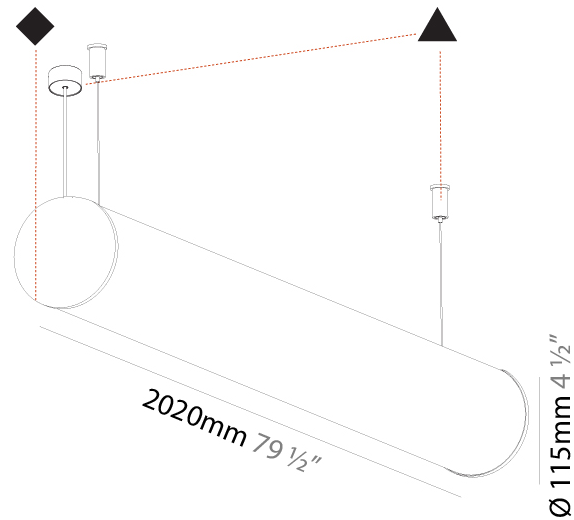

GENERAL

Series: Bunga
Brand: Prolicht
Division: Architectural
Mounting Type: Suspension
Mounting Location: Ceiling
Subcategory: Profile

PHYSICAL

Shape: Cylinder
Length (mm): 2020
Length (in): 79 1/2
Width (mm): 115
Width (in): 4 1/2
Height (mm): 115
Height (in): 4 1/2
Light Distribution: Omnidirectional
Weight (kg): 6.22
Weight (lbs): 13.71
Diffuser: PMMA - Opal
Fixture Finish: [SSR / BKV / CWI / CRY / HAB / UFT / ITA / RUA / FTG / MYG / LOD / PUS / FRO / FUP / KIA / POP / BLS / SPG / MEY / GOH / GUM / CHC / COM / ABZ / JAG / OBR / MOS / ROR](#)
Fixture Material: Aluminum
Cable Details: [2000mm or 6000mm Transparent Cable](#)
Upon Request: Cable colour - White / Black / Orange / Red

ELECTRICAL

Lamp Type: LED (Zhaga Standard)
Input Wattage (W): 35
Total Output Wattage (W): 28 / 22.8 (3500K)
Dimming: [Non-Dimming / Phase Dimming (120Vac only) / 0-10V Dimming](#)
Driver Included: Yes
Driver Location: Integrated
Driver Type: Constant Current - 120 / 277Vac
Driver Class: Class 2
Input Voltage (V): 120 - 277
Constant Current (MA): 350 / 700 (3500K)

LED

Color Temperature (°K): [3000 / 3500 / 4000](#)
Max. Delivered Lumen (lm): 3870 / 4008 / 4090
CRI: >80 CRI
Lamp Life (hrs): 50000

OPTICAL

RATINGS AND CERTIFICATIONS

Certified By: Certified for North American Standards
IP rating: IP20

PROJECT
TYPE
SPECIFIER
QUANTITY
DATE