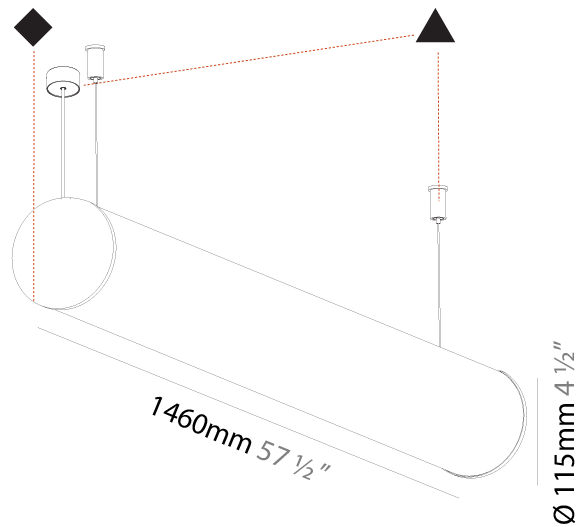

GENERAL

Series: Bunga
Brand: Prolicht
Division: Architectural
Mounting Type: Suspension
Mounting Location: Ceiling
Subcategory: Profile

PHYSICAL

Shape: Cylinder
Length (mm): 1460
Length (in): 57 ½
Width (mm): 115
Width (in): 4 ½
Height (mm): 115
Height (in): 4 ½
Max. Overall Height (mm): 2115
Max. Overall Height (in): 83 ¼
Light Distribution: Omnidirectional
Weight (kg): 4.767
Weight (lbs): 10.509
Diffuser: PMMA - Opal
Fixture Finish: [SSR / BKV / CWI / CRY / HAB / UFT / ITA / RUA / FTG / MYG / LOD / PUS / FRO / FUP / KIA / POP / BLS / SPG / MEY / GOH / GUM / CHC / COM / ABZ / JAG / OBR / MOS / ROR](#)
Fixture Material: Aluminum
Cable Details: [2000mm or 6000mm Transparent Cable](#)
Upon Request: Cable colour - White / Black / Orange / Red

ELECTRICAL

Lamp Type: LED (Zhaga Standard)
Input Wattage (W): 25
Total Output Wattage (W): 20 / 16 (3500K)
Dimming: [Non-Dimming / Phase Dimming (120Vac only) / 0-10V Dimming](#)
Driver Included: Yes
Driver Location: Integrated
Driver Type: Constant Current - 120 / 277Vac
Driver Class: Class 2
Input Voltage (V): 120 - 277
Constant Current (MA): 350 / 500 (3500K)

LED

Color Temperature (*K): [3000 / 3500 / 4000](#)
Max. Delivered Lumen (lm): 2770 / 2862 / 2920
CRI: >80 CRI
Lamp Life (hrs): 50000

OPTICAL

RATINGS AND CERTIFICATIONS

Certified By: Certified for North American Standards
IP rating: IP20