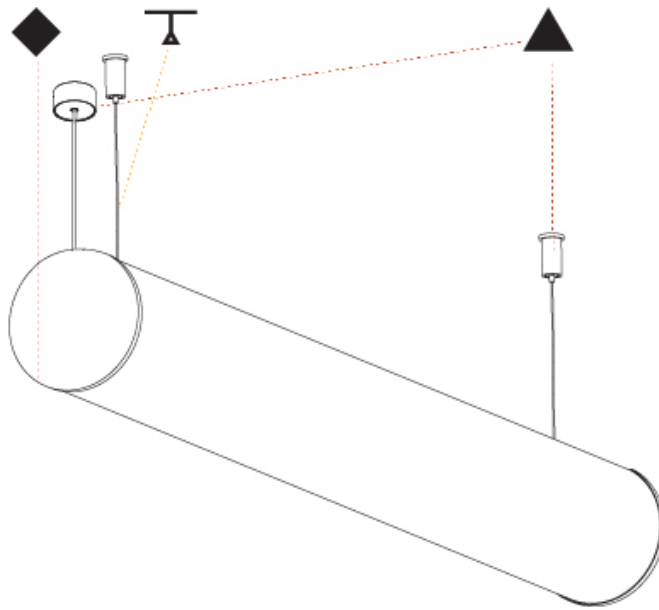

BUNGA SUSPENSION

A30695-

PROJECT	_____
TYPE	_____
SPECIFIER	_____
QUANTITY	_____
DATE	_____

A