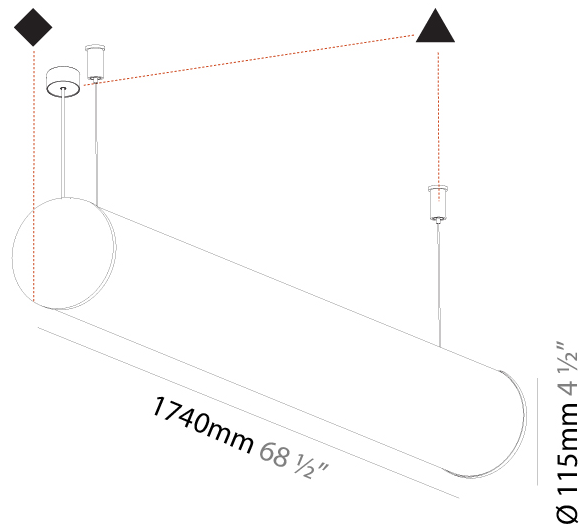

GENERAL

Series: Bunga
Brand: Prolicht
Division: Architectural
Mounting Type: Suspension
Mounting Location: Ceiling
Subcategory: Profile

PHYSICAL

Shape: Cylinder
Length (mm): 1740
Length (in): 68 1/2
Width (mm): 115
Width (in): 4 1/2
Height (mm): 115
Height (in): 4 1/2
Light Distribution: Omnidirectional
Weight (kg): 5.492
Weight (lbs): 12.107
Diffuser: PMMA - Opal
Fixture Finish: SSR / BKV / CWI / CRY / HAB / UFT / ITA / RUA / FTG / MYG / LOD / PUS / FRO / FUP / KIA / POP / BLS / SPG / MEY / GOH / GUM / CHC / COM / ABZ / JAG / OBR / MOS / ROR
Fixture Material: Aluminum
Cable Details: 2000mm or 6000mm Transparent Cable

ELECTRICAL

Lamp Type: LED (Zhaga Standard)
Input Wattage (W): 30
Total Output Wattage (W): 24 / 19.2 (3500K)
Dimming: Non-Dimming / Phase Dimming (120Vac only) / 0-10V Dimming
Driver Included: Yes
Driver Location: Integrated
Driver Type: Constant Current - 120 / 277Vac
Driver Class: Class 2
Input Voltage (V): 120 - 277
Constant Current (MA): 350 / 600 (3500K)

LED

Color Temperature (°K): 3000 / 3500 / 4000
Max. Delivered Lumen (lm): 3320 / 3440 / 3510
CRI: >80 CRI
Lamp Life (hrs): 50000

OPTICAL

RATINGS AND CERTIFICATIONS

Certified By: Certified for North American Standards
IP rating: IP20