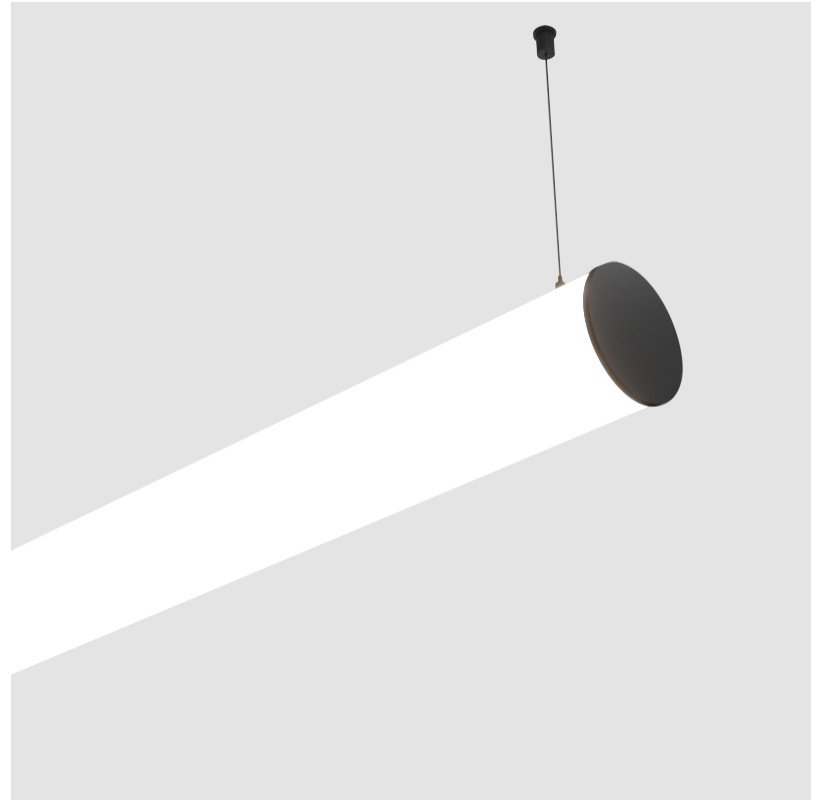

GENERAL

Series: Bunga
Brand: Prolicht
Division: Architectural
Mounting Type: Suspension
Mounting Location: Ceiling
Subcategory: Profile

PHYSICAL

Shape: Cylinder
Length (mm): 1460
Length (in): 57 1/2
Width (mm): 115
Width (in): 4 1/2
Height (mm): 115
Height (in): 4 1/2
Max. Overall Height (mm): 2115
Max. Overall Height (in): 83 1/4
Light Distribution: Omnidirectional
Weight (kg): 4.767
Weight (lbs): 10.509
Diffuser: PMMA - Opal
Fixture Finish: [SSR / BKV / CWI / CRY / HAB / UFT / ITA / RUA / FTG / MYG / LOD / PUS / FRO / FUP / KIA / POP / BLS / SPG / MEY / GOH / GUM / CHC / COM / ABZ / JAG / OBR / MOS / ROR](#)
Fixture Material: Aluminum
Cable Details: [2000mm or 6000mm Transparent Cable](#)
Upon Request: Cable colour - White / Black / Orange / Red

ELECTRICAL

Lamp Type: LED (Zhaga Standard)
Input Wattage (W): 25
Total Output Wattage (W): 20 / 16 (3500K)
Dimming: [Non-Dimming / Phase Dimming (120Vac only) / 0-10V Dimming](#)
Driver Included: Yes
Driver Location: Integrated
Driver Type: Constant Current - 120 / 277Vac
Driver Class: Class 2
Input Voltage (V): 120 - 277
Constant Current (MA): 350 / 500 (3500K)

LED

Color Temperature (*K): [3000 / 3500 / 4000](#)
Max. Delivered Lumen (lm): 2770 / 2862 / 2920
CRI: >80 CRI
Lamp Life (hrs): 50000

OPTICAL

RATINGS AND CERTIFICATIONS

Certified By: Certified for North American Standards
IP rating: IP20