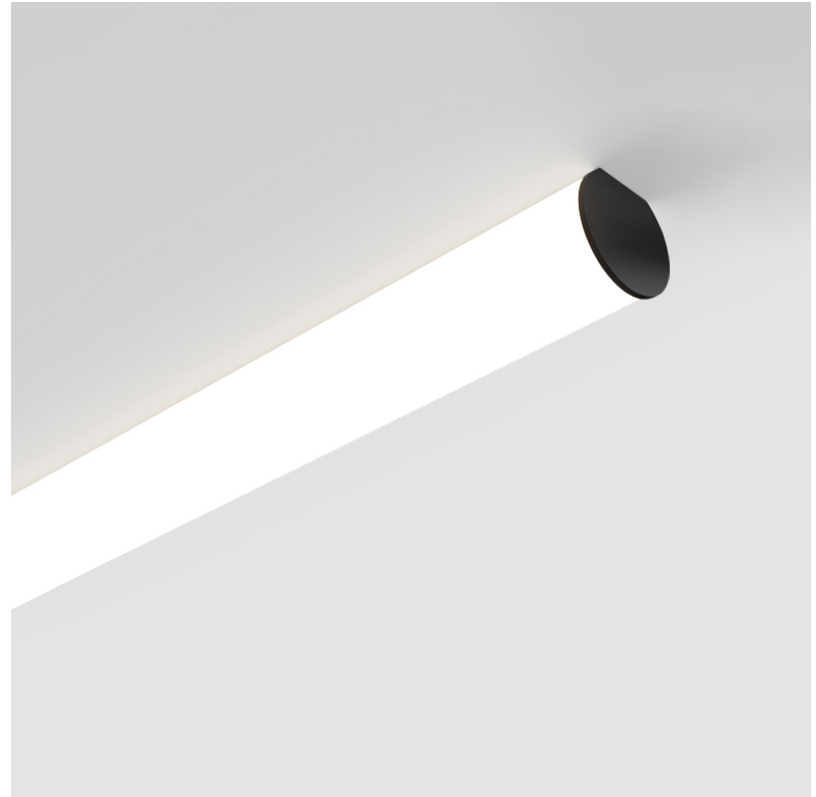

1. To build a product code in our configurator select the specify button on the base model # product page
2. To build a manual product code on this datasheet choose from the options listed below in blue font and add the suffix to the base model #

GENERAL

Series: Bunga
Brand: Prolicht
Division: Architectural
Mounting Type: Surface
Mounting Location: Ceiling
Subcategory: Profile

PHYSICAL

Shape: Cylinder
Diameter (mm): 115
Diameter (in): 4 1/2
Length (mm): 1460
Length (in): 57 1/2
Height (mm): 108
Height (in): 4 1/4
Light Distribution: Omnidirectional
Weight (kg): 4.413
Weight (lbs): 9.729
Diffuser: PMMA - Opal
Fixture Finish: [SSR / BKV / CWI / CRY / HAB / UFT / ITA / RUA / FTG / MYG / LOD / PUS / FRO / FUP / KIA / POP / BLS / SPG / MEY / GOH / GUM / CHC / COM / ABZ / JAG / OBR / MOS / ROR](#)
Fixture Material: Aluminum

ELECTRICAL

Lamp Type: LED (Zhaga Standard)
Input Wattage (W): 25
Total Output Wattage (W): 20 / 16 (3500K)
Dimming: [Non-Dimming / Phase Dimming (120Vac only) / 0-10V Dimming](#)
Driver Included: Yes
Driver Location: Integrated
Driver Type: Constant Current - 120 / 277Vac
Driver Class: Class 2
Input Voltage (V): 120 - 277
Constant Current (MA): 350 / 500 (3500K)

LED

Color Temperature (°K): [3000 / 3500 / 4000](#)
Max. Delivered Lumen (lm): 2770 / 2862 / 2920
CRI: >80 CRI
Lamp Life (hrs): 50000

OPTICAL

RATINGS AND CERTIFICATIONS

Certified By: Certified for North American Standards
IP rating: IP20