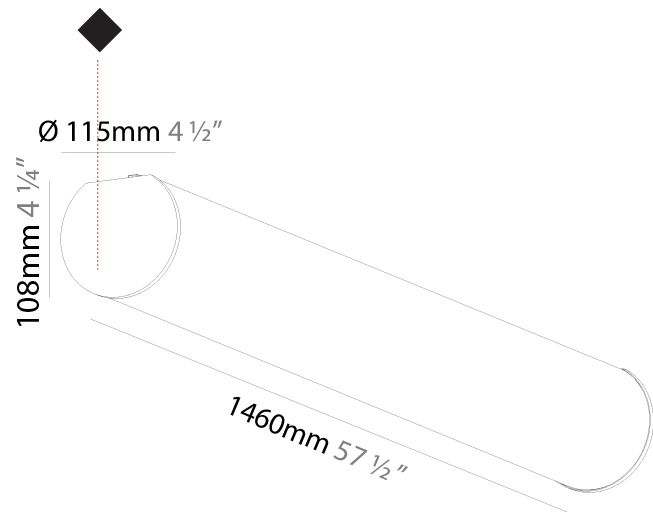

1. To build a product code in our configurator select the specify button on the base model # product page
2. To build a manual product code on this datasheet choose from the options listed below in blue font and add the suffix to the base model #

GENERAL

Series: Bunga
Brand: Prolicht
Division: Architectural
Mounting Type: Surface
Mounting Location: Ceiling
Subcategory: Profile

PHYSICAL

Shape: Cylinder
Diameter (mm): 115
Diameter (in): 4 1/2
Length (mm): 1460
Length (in): 57 1/2
Height (mm): 108
Height (in): 4 1/4
Light Distribution: Omnidirectional
Weight (kg): 4.413
Weight (lbs): 9.729
Diffuser: PMMA - Opal
Fixture Finish: [SSR / BKV / CWI / CRY / HAB / UFT / ITA / RUA / FTG / MYG / LOD / PUS / FRO / FUP / KIA / POP / BLS / SPG / MEY / GOH / GUM / CHC / COM / ABZ / JAG / OBR / MOS / ROR](#)
Fixture Material: Aluminum

ELECTRICAL

Lamp Type: LED (Zhaga Standard)
Input Wattage (W): 25
Total Output Wattage (W): 20 / 16 (3500K)
Dimming: [Non-Dimming / Phase Dimming (120Vac only) / 0-10V Dimming](#)
Driver Included: Yes
Driver Location: Integrated
Driver Type: Constant Current - 120 / 277Vac
Driver Class: Class 2
Input Voltage (V): 120 - 277
Constant Current (MA): 350 / 500 (3500K)

LED

Color Temperature (°K): [3000 / 3500 / 4000](#)
Max. Delivered Lumen (lm): 2770 / 2862 / 2920
CRI: >80 CRI
Lamp Life (hrs): 50000

OPTICAL

RATINGS AND CERTIFICATIONS

Certified By: Certified for North American Standards
IP rating: IP20