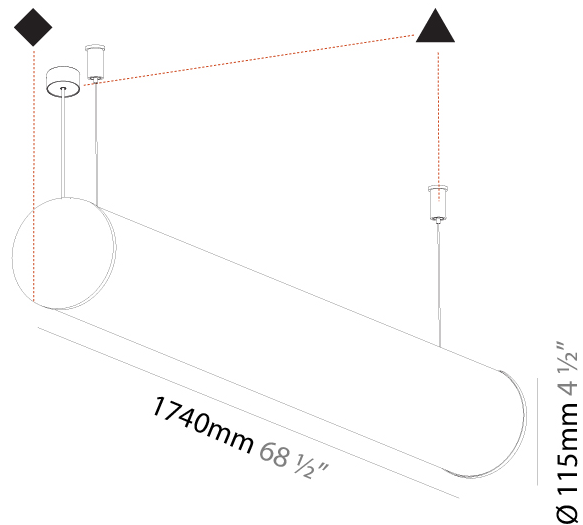

GENERAL

Series: Bunga
Brand: Prolicht
Division: Architectural
Mounting Type: Suspension
Mounting Location: Ceiling
Subcategory: Profile

PHYSICAL

Shape: Cylinder
Length (mm): 1740
Length (in): 68 1/2
Width (mm): 115
Width (in): 4 1/2
Height (mm): 115
Height (in): 4 1/2
Light Distribution: Omnidirectional
Weight (kg): 5.492
Weight (lbs): 12.107
Diffuser: PMMA - Opal
Fixture Finish: SSR / BKV / CWI / CRY / HAB / UFT / ITA / RUA / FTG / MYG / LOD / PUS / FRO / FUP / KIA / POP / BLS / SPG / MEY / GOH / GUM / CHC / COM / ABZ / JAG / OBR / MOS / ROR
Fixture Material: Aluminum
Cable Details: 2000mm or 6000mm Transparent Cable

ELECTRICAL

Lamp Type: LED (Zhaga Standard)
Input Wattage (W): 30
Total Output Wattage (W): 24 / 19.2 (3500K)
Dimming: Non-Dimming / Phase Dimming (120Vac only) / 0-10V Dimming
Driver Included: Yes
Driver Location: Integrated
Driver Type: Constant Current - 120 / 277Vac
Driver Class: Class 2
Input Voltage (V): 120 - 277
Constant Current (MA): 350 / 600 (3500K)

LED

Color Temperature (°K): 3000 / 3500 / 4000
Max. Delivered Lumen (lm): 3320 / 3440 / 3510
CRI: >80 CRI
Lamp Life (hrs): 50000

OPTICAL

RATINGS AND CERTIFICATIONS

Certified By: Certified for North American Standards
IP rating: IP20