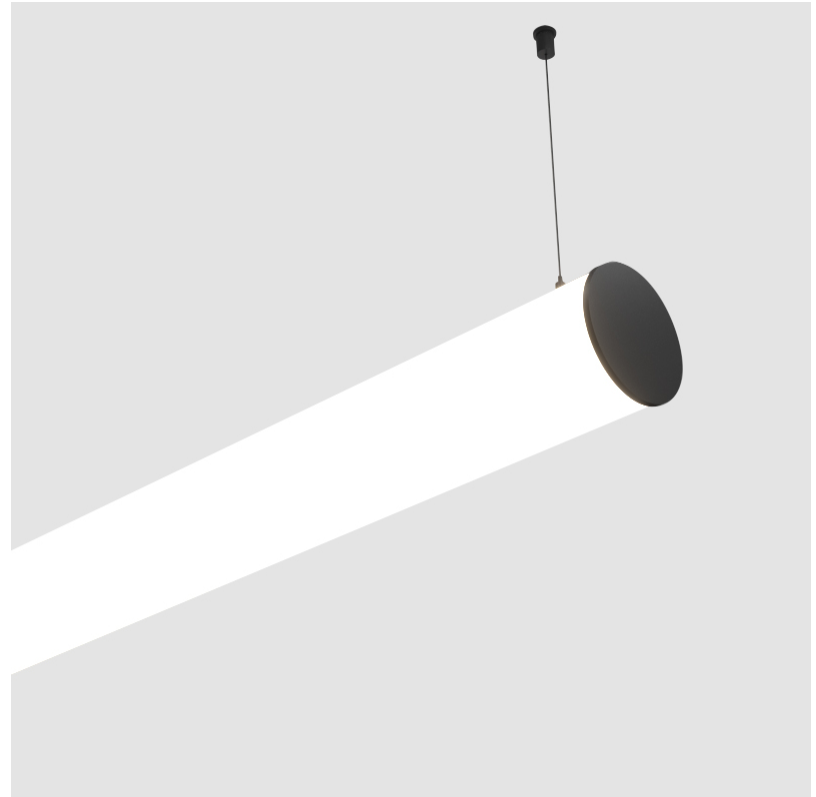

GENERAL

Series: Bunga
Brand: Prolicht
Division: Architectural
Mounting Type: Suspension
Mounting Location: Ceiling
Subcategory: Profile

PHYSICAL

Shape: Cylinder
Length (mm): 2020
Length (in): 79 1/2
Width (mm): 115
Width (in): 4 1/2
Height (mm): 115
Height (in): 4 1/2
Light Distribution: Omnidirectional
Weight (kg): 6.22
Weight (lbs): 13.71
Diffuser: PMMA - Opal
Fixture Finish: SSR / BKV / CWI / CRY / HAB / UFT / ITA / RUA / FTG / MYG / LOD / PUS / FRO / FUP / KIA / POP / BLS / SPG / MEY / GOH / GUM / CHC / COM / ABZ / JAG / OBR / MOS / ROR
Fixture Material: Aluminum
Cable Details: 2000mm or 6000mm Transparent Cable
Upon Request: Cable colour - White / Black / Orange / Red

ELECTRICAL

Lamp Type: LED (Zhaga Standard)
Input Wattage (W): 35
Total Output Wattage (W): 28 / 22.8 (3500K)
Dimming: Non-Dimming / Phase Dimming (120Vac only) / 0-10V Dimming
Driver Included: Yes
Driver Location: Integrated
Driver Type: Constant Current - 120 / 277Vac
Driver Class: Class 2
Input Voltage (V): 120 - 277
Constant Current (MA): 350 / 700 (3500K)

LED

Color Temperature (°K): 3000 / 3500 / 4000
Max. Delivered Lumen (lm): 3870 / 4008 / 4090
CRI: >80 CRI
Lamp Life (hrs): 50000

OPTICAL

RATINGS AND CERTIFICATIONS

Certified By: Certified for North American Standards
IP rating: IP20