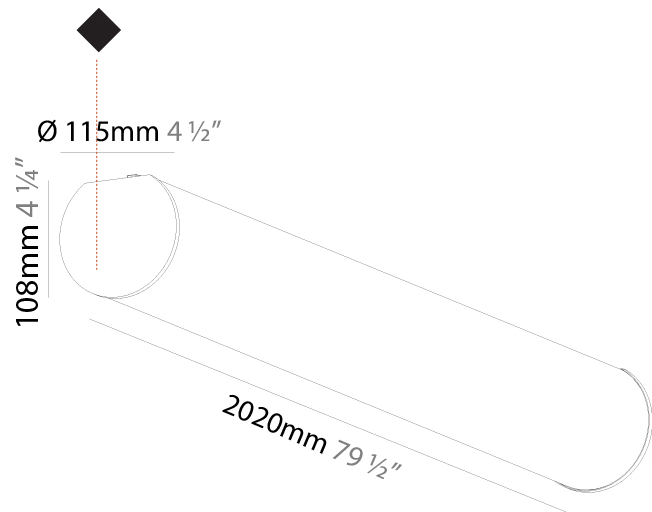

1. To build a product code in our configurator select the specify button on the base model # product page
2. To build a manual product code on this datasheet choose from the options listed below in blue font and add the suffix to the base model #

GENERAL

Series: Bunga
Brand: Prolicht
Division: Architectural
Mounting Type: Surface
Mounting Location: Ceiling
Subcategory: Profile

PHYSICAL

Shape: Cylinder
Diameter (mm): 115
Diameter (in): 4 1/2
Length (mm): 2020
Length (in): 79 1/2
Height (mm): 108
Height (in): 4 1/4
Light Distribution: Omnidirectional
Weight (kg): 5.866
Weight (lbs): 12.932
Diffuser: PMMA - Opal
Fixture Finish: [SSR / BKV / CWI / CRY / HAB / UFT / ITA / RUA / FTG / MYG / LOD / PUS / FRO / FUP / KIA / POP / BLS / SPG / MEY / GOH / GUM / CHC / COM / ABZ / JAG / OBR / MOS / ROR](#)
Fixture Material: Aluminum

ELECTRICAL

Lamp Type: LED (Zhaga Standard)
Input Wattage (W): 35
Total Output Wattage (W): 28 / 22.8 (3500K)
Dimming: [Non-Dimming / Phase Dimming (120Vac only) / 0-10V Dimming](#)
Driver Included: Yes
Driver Location: Integrated
Driver Type: Constant Current - 120 / 277Vac
Driver Class: Class 2
Input Voltage (V): 120 - 277
Constant Current (MA): 350 / 700 (3500K)

LED

Color Temperature (°K): [3000 / 3500 / 4000](#)
Max. Delivered Lumen (lm): 3870 / 4008 / 4090
CRI: >80 CRI
Lamp Life (hrs): 50000

OPTICAL

RATINGS AND CERTIFICATIONS

Certified By: Certified for North American Standards
IP rating: IP20