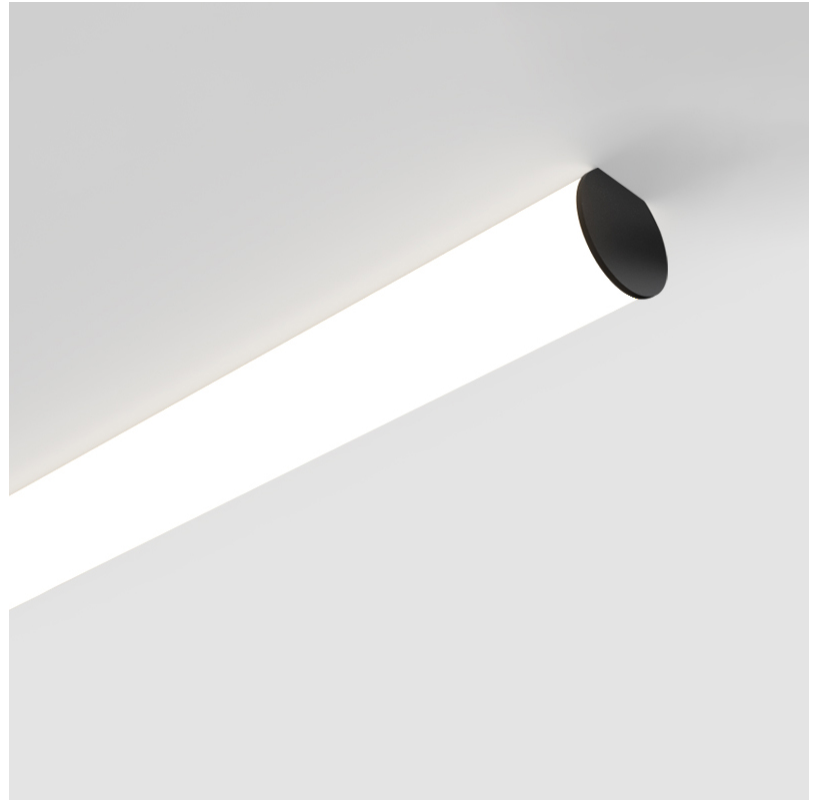

1. To build a product code in our configurator select the specify button on the base model # product page
2. To build a manual product code on this datasheet choose from the options listed below in blue font and add the suffix to the base model #

GENERAL

Series: Bunga
Brand: Prolicht
Division: Architectural
Mounting Type: Surface
Mounting Location: Ceiling
Subcategory: Profile

PHYSICAL

Shape: Cylinder
Diameter (mm): 115
Diameter (in): 4 1/2
Length (mm): 1740
Length (in): 68 1/2
Height (mm): 108
Height (in): 4 1/4
Light Distribution: Omnidirectional
Weight (kg): 5.138
Weight (lbs): 11.327
Diffuser: PMMA - Opal
Fixture Finish: SSR / BKV / CWI / CRY / HAB / UFT / ITA / RUA / FTG / MYG / LOD / PUS / FRO / FUP / KIA / POP / BLS / SPG / MEY / GOH / GUM / CHC / COM / ABZ / JAG / OBR / MOS / ROR
Fixture Material: Aluminum

ELECTRICAL

Lamp Type: LED (Zhaga Standard)
Input Wattage (W): 30
Total Output Wattage (W): 24 / 19.2 (3500K)
Dimming: Non-Dimming / Phase Dimming (120Vac only) / 0-10V Dimming
Driver Included: Yes
Driver Location: Integrated
Driver Type: Constant Current - 120 / 277Vac
Driver Class: Class 2
Input Voltage (V): 120 - 277
Constant Current (MA): 350 / 600 (3500K)

LED

Color Temperature (°K): 3000 / 3500 / 4000
Max. Delivered Lumen (lm): 3320 / 3440 / 3510
CRI: >80 CRI
Lamp Life (hrs): 50000

OPTICAL

RATINGS AND CERTIFICATIONS

Certified By: Certified for North American Standards
IP rating: IP20