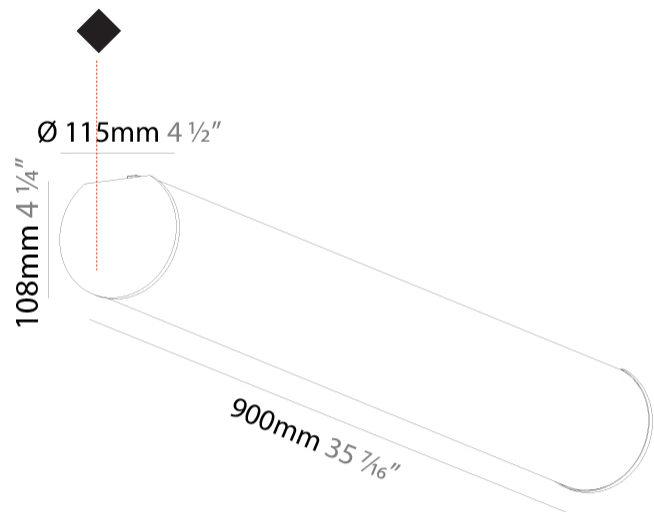

1. To build a product code in our configurator select the specify button on the base model # product page
2. To build a manual product code on this datasheet choose from the options listed below in blue font and add the suffix to the base model #

GENERAL

Series: Bunga
Brand: Prolicht
Division: Architectural
Mounting Type: Surface
Mounting Location: Ceiling
Subcategory: Profile

PHYSICAL

Shape: Cylinder
Diameter (mm): 115
Diameter (in): 4 1/2
Length (mm): 900
Length (in): 35 7/16
Height (mm): 108
Height (in): 4 1/4
Light Distribution: Omnidirectional
Weight (kg): 2.954
Weight (lbs): 6.512
Diffuser: PMMA - Opal
Fixture Finish: SSR / BKV / CWI / CRY / HAB / UFT / ITA / RUA / FTG / MYG / LOD / PUS / FRO / FUP / KIA / POP / BLS / SPG / MEY / GOH / GUM / CHC / COM / ABZ / JAG / OBR / MOS / ROR
Fixture Material: Aluminum

ELECTRICAL

Lamp Type: LED (Zhaga Standard)
Input Wattage (W): 15
Total Output Wattage (W): 12 / 11.2 (3500K)
Dimming: Non-Dimming / Phase Dimming (120Vac only) / 0-10V Dimming
Driver Included: Yes
Driver Location: Integrated
Driver Type: Constant Current - 120 / 277Vac
Driver Class: Class 2
Input Voltage (V): 120 - 277
Constant Current (MA): 350 / 325 (3500K)

LED

Color Temperature (°K): 3000 / 3500 / 4000
Max. Delivered Lumen (lm): 1660 / 1715 / 1750
CRI: >80 CRI
Lamp Life (hrs): 50000

OPTICAL

RATINGS AND CERTIFICATIONS

Certified By: Certified for North American Standards
IP rating: IP20