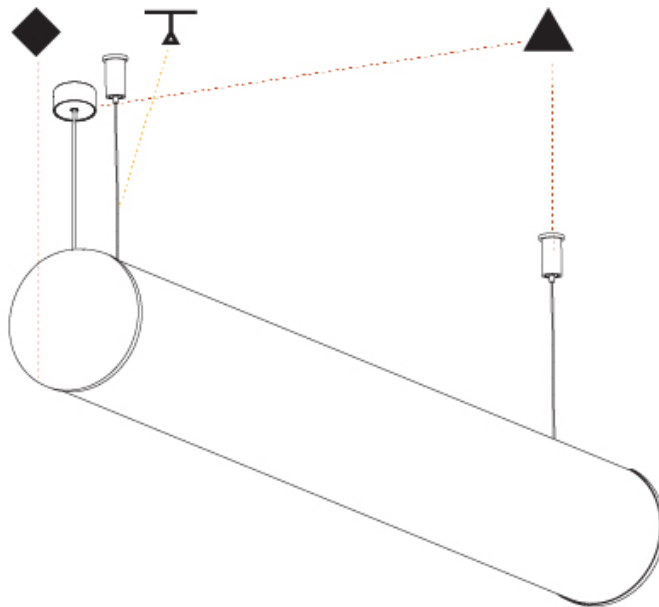

BUNGA SUSPENSION

A30698-

PROJECT	_____
TYPE	_____
SPECIFIER	_____
QUANTITY	_____
DATE	_____