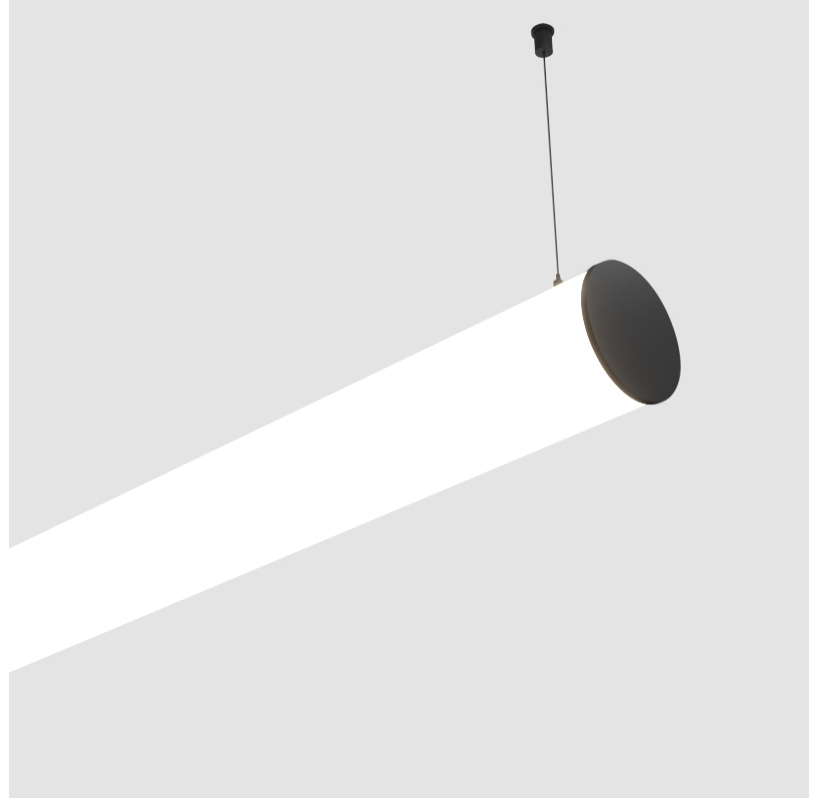

GENERAL

Series: Bunga
Brand: Prolicht
Division: Architectural
Mounting Type: Suspension
Mounting Location: Ceiling
Subcategory: Profile

PHYSICAL

Shape: Cylinder
Length (mm): 1460
Length (in): 57 ½
Width (mm): 115
Width (in): 4 ½
Height (mm): 115
Height (in): 4 ½
Max. Overall Height (mm): 2115
Max. Overall Height (in): 83 ¼
Light Distribution: Omnidirectional
Weight (kg): 4.767
Weight (lbs): 10.509
Diffuser: PMMA - Opal
Fixture Finish: [SSR / BKV / CWI / CRY / HAB / UFT / ITA / RUA / FTG / MYG / LOD / PUS / FRO / FUP / KIA / POP / BLS / SPG / MEY / GOH / GUM / CHC / COM / ABZ / JAG / OBR / MOS / ROR](#)
Fixture Material: Aluminum
Cable Details: [2000mm or 6000mm Transparent Cable](#)
Upon Request: Cable colour - White / Black / Orange / Red

ELECTRICAL

Lamp Type: LED (Zhaga Standard)
Input Wattage (W): 25
Total Output Wattage (W): 20 / 16 (3500K)
Dimming: [Non-Dimming / Phase Dimming (120Vac only) / 0-10V Dimming](#)
Driver Included: Yes
Driver Location: Integrated
Driver Type: Constant Current - 120 / 277Vac
Driver Class: Class 2
Input Voltage (V): 120 - 277
Constant Current (MA): 350 / 500 (3500K)

LED

Color Temperature (°K): [3000 / 3500 / 4000](#)
Max. Delivered Lumen (lm): 2770 / 2862 / 2920
CRI: >80 CRI
Lamp Life (hrs): 50000

OPTICAL

RATINGS AND CERTIFICATIONS

Certified By: Certified for North American Standards
IP rating: IP20