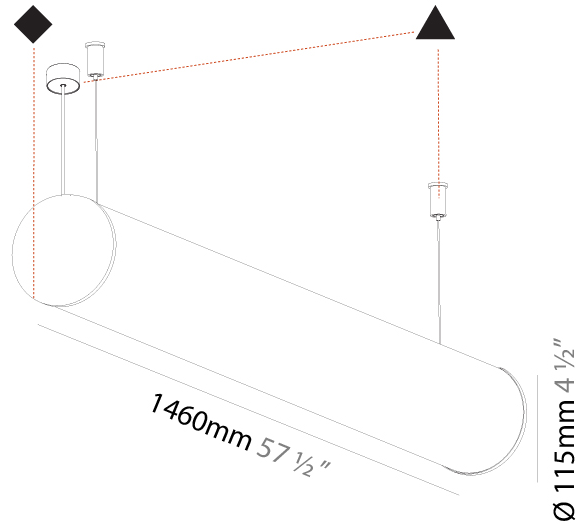

GENERAL

Series: Bunga
Brand: Prolicht
Division: Architectural
Mounting Type: Suspension
Mounting Location: Ceiling
Subcategory: Profile

PHYSICAL

Shape: Cylinder
Length (mm): 1460
Length (in): 57 ½
Width (mm): 115
Width (in): 4 ½
Height (mm): 115
Height (in): 4 ½
Max. Overall Height (mm): 2115
Max. Overall Height (in): 83 ¼
Light Distribution: Omnidirectional
Weight (kg): 4.767
Weight (lbs): 10.509
Diffuser: PMMA - Opal
Fixture Finish: [SSR / BKV / CWI / CRY / HAB / UFT / ITA / RUA / FTG / MYG / LOD / PUS / FRO / FUP / KIA / POP / BLS / SPG / MEY / GOH / GUM / CHC / COM / ABZ / JAG / OBR / MOS / ROR](#)
Fixture Material: Aluminum
Cable Details: [2000mm or 6000mm Transparent Cable](#)
Upon Request: Cable colour - White / Black / Orange / Red

ELECTRICAL

Lamp Type: LED (Zhaga Standard)
Input Wattage (W): 25
Total Output Wattage (W): 20 / 16 (3500K)
Dimming: [Non-Dimming / Phase Dimming (120Vac only) / 0-10V Dimming](#)
Driver Included: Yes
Driver Location: Integrated
Driver Type: Constant Current - 120 / 277Vac
Driver Class: Class 2
Input Voltage (V): 120 - 277
Constant Current (MA): 350 / 500 (3500K)

LED

Color Temperature (°K): [3000 / 3500 / 4000](#)
Max. Delivered Lumen (lm): 2770 / 2862 / 2920
CRI: >80 CRI
Lamp Life (hrs): 50000

OPTICAL

RATINGS AND CERTIFICATIONS

Certified By: Certified for North American Standards
IP rating: IP20