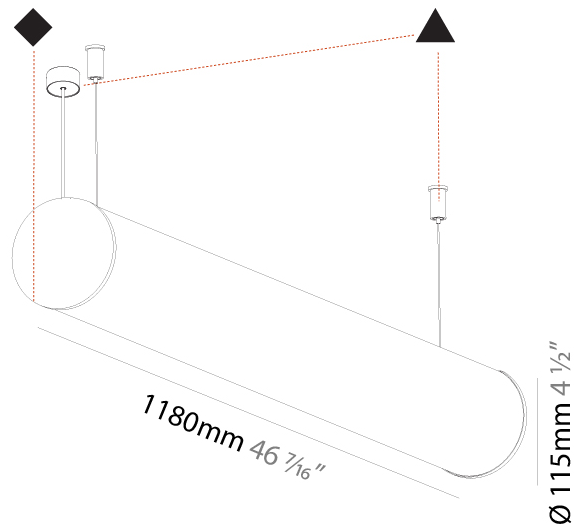

GENERAL

Series: Bunga
Brand: Prolicht
Division: Architectural
Mounting Type: Suspension
Mounting Location: Ceiling
Subcategory: Profile

PHYSICAL

Shape: Cylinder
Length (mm): 1180
Length (in): 46 7/16
Width (mm): 115
Width (in): 4 1/2
Height (mm): 115
Height (in): 4 1/2
Max. Overall Height (mm): 2115
Max. Overall Height (in): 83 1/4
Light Distribution: Omnidirectional
Weight (kg): 4.038
Weight (lbs): 8.88
Diffuser: PMMA - Opal
Fixture Finish: SSR / BKV / CWI / CRY / HAB / UFT / ITA / RUA / FTG / MYG / LOD / PUS / FRO / FUP / KIA / POP / BLS / SPG / MEY / GOH / GUM / CHC / COM / ABZ / JAG / OBR / MOS / ROR
Fixture Material: Aluminum
Cable Details: 2000mm or 6000mm Transparent Cable
Upon Request: Cable colour - White / Black / Orange / Red

ELECTRICAL

Lamp Type: LED (Zhaga Standard)
Input Wattage (W): 20
Total Output Wattage (W): 16 / 12.8 (3500K)
Dimming: Non-Dimming / Phase Dimming (120Vac only) / 0-10V Dimming
Driver Included: Yes
Driver Location: Integrated
Driver Type: Constant Current - 120 / 277Vac
Driver Class: Class 2
Input Voltage (V): 120 - 277
Constant Current (MA): 350 / 400 (3500K)

LED

Color Temperature (*K): 3000 / 3500 / 4000
Max. Delivered Lumen (lm): 2210 / 2293 / 2340
CRI: >80 CRI
Lamp Life (hrs): 50000

OPTICAL

RATINGS AND CERTIFICATIONS

Certified By: Certified for North American Standards
IP rating: IP20