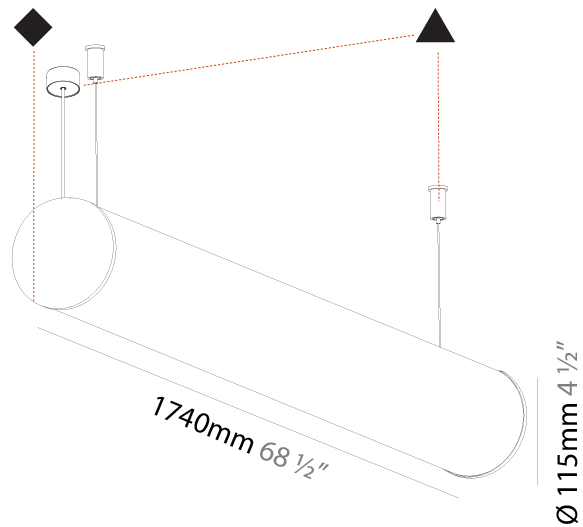

GENERAL

Series: Bunga
Brand: Prolicht
Division: Architectural
Mounting Type: Suspension
Mounting Location: Ceiling
Subcategory: Profile

PHYSICAL

Shape: Cylinder
Length (mm): 1740
Length (in): 68 1/2
Width (mm): 115
Width (in): 4 1/2
Height (mm): 115
Height (in): 4 1/2
Light Distribution: Omnidirectional
Weight (kg): 5.492
Weight (lbs): 12.107
Diffuser: PMMA - Opal
Fixture Finish: [SSR / BKV / CWI / CRY / HAB / UFT / ITA / RUA / FTG / MYG / LOD / PUS / FRO / FUP / KIA / POP / BLS / SPG / MEY / GOH / GUM / CHC / COM / ABZ / JAG / OBR / MOS / ROR](#)
Fixture Material: Aluminum
Cable Details: 2000mm or 6000mm Transparent Cable

ELECTRICAL

Lamp Type: LED (Zhaga Standard)
Input Wattage (W): 30
Total Output Wattage (W): 24 / 19.2 (3500K)
Dimming: [Non-Dimming / Phase Dimming (120Vac only) / 0-10V Dimming](#)
Driver Included: Yes
Driver Location: Integrated
Driver Type: Constant Current - 120 / 277Vac
Driver Class: Class 2
Input Voltage (V): 120 - 277
Constant Current (MA): 350 / 600 (3500K)

LED

Color Temperature (°K): 3000 / 3500 / 4000
Max. Delivered Lumen (lm): 3320 / 3440 / 3510
CRI: >80 CRI
Lamp Life (hrs): 50000

OPTICAL

RATINGS AND CERTIFICATIONS

Certified By: Certified for North American Standards
IP rating: IP20