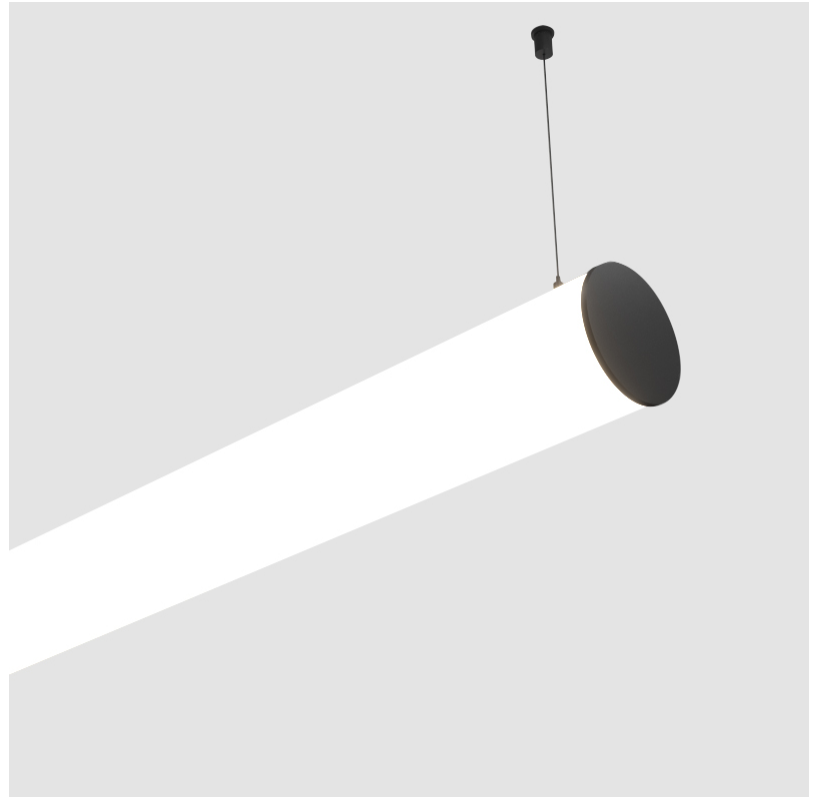

GENERAL

Series: Bunga
Brand: Prolicht
Division: Architectural
Mounting Type: Suspension
Mounting Location: Ceiling
Subcategory: Profile

PHYSICAL

Shape: Cylinder
Length (mm): 1180
Length (in): 46 ⁷/₁₆
Width (mm): 115
Width (in): 4 ¹/₂
Height (mm): 115
Height (in): 4 ¹/₂
Max. Overall Height (mm): 2115
Max. Overall Height (in): 83 ¹/₄
Light Distribution: Omnidirectional
Weight (kg): 4.038
Weight (lbs): 8.88
Diffuser: PMMA - Opal
Fixture Finish: [SSR / BKV / CWI / CRY / HAB / UFT / ITA / RUA / FTG / MYG / LOD / PUS / FRO / FUP / KIA / POP / BLS / SPG / MEY / GOH / GUM / CHC / COM / ABZ / JAG / OBR / MOS / ROR](#)
Fixture Material: Aluminum
Cable Details: [2000mm or 6000mm Transparent Cable](#)
Upon Request: Cable colour - White / Black / Orange / Red

ELECTRICAL

Lamp Type: LED (Zhaga Standard)
Input Wattage (W): 20
Total Output Wattage (W): 16 / 12.8 (3500K)
Dimming: [Non-Dimming / Phase Dimming (120Vac only) / 0-10V Dimming](#)
Driver Included: Yes
Driver Location: Integrated
Driver Type: Constant Current - 120 / 277Vac
Driver Class: Class 2
Input Voltage (V): 120 - 277
Constant Current (MA): 350 / 400 (3500K)

LED

Color Temperature (°K): [3000 / 3500 / 4000](#)
Max. Delivered Lumen (lm): 2210 / 2293 / 2340
CRI: >80 CRI
Lamp Life (hrs): 50000

OPTICAL

RATINGS AND CERTIFICATIONS

Certified By: Certified for North American Standards
IP rating: IP20