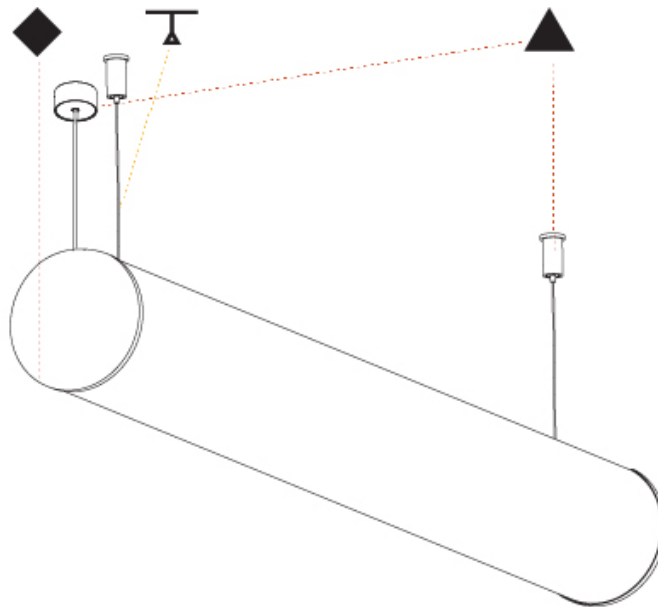

BUNGA SUSPENSION

A30699-

PROJECT

TYPE

SPECIFIER

QUANTITY

DATE

A