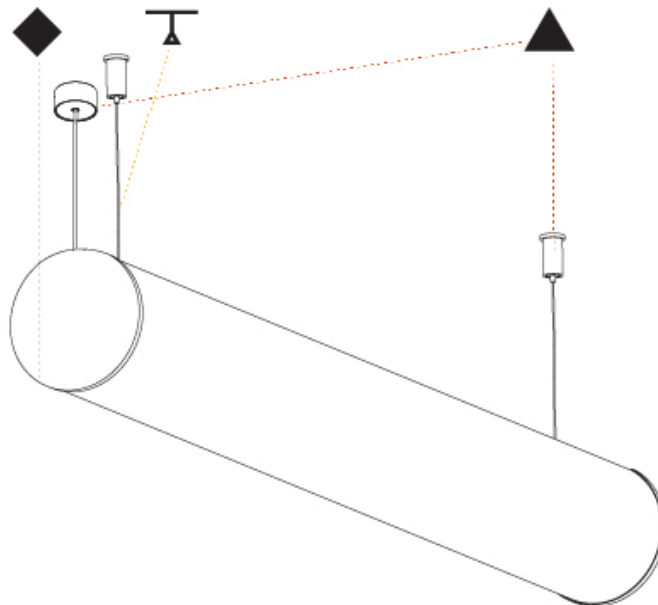

BUNGA SUSPENSION

A30697-

PROJECT

TYPE

SPECIFIER

QUANTITY

DATE

A