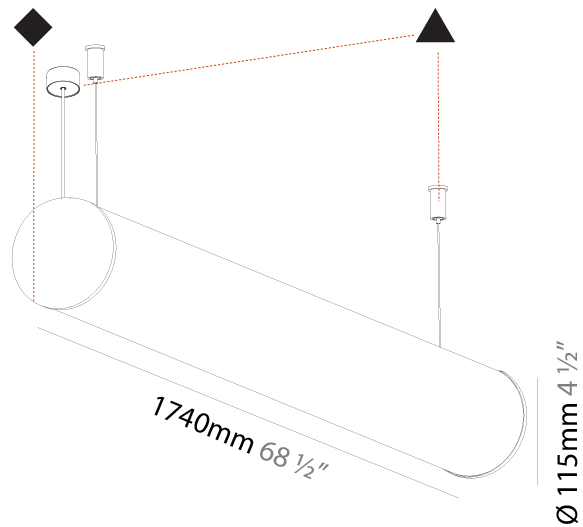

GENERAL

Series: Bunga
Brand: Prolicht
Division: Architectural
Mounting Type: Suspension
Mounting Location: Ceiling
Subcategory: Profile

PHYSICAL

Shape: Cylinder
Length (mm): 1740
Length (in): 68 1/2
Width (mm): 115
Width (in): 4 1/2
Height (mm): 115
Height (in): 4 1/2
Light Distribution: Omnidirectional
Weight (kg): 5.492
Weight (lbs): 12.107
Diffuser: PMMA - Opal
Fixture Finish: SSR / BKV / CWI / CRY / HAB / UFT / ITA / RUA / FTG / MYG / LOD / PUS / FRO / FUP / KIA / POP / BLS / SPG / MEY / GOH / GUM / CHC / COM / ABZ / JAG / OBR / MOS / ROR
Fixture Material: Aluminum
Cable Details: 2000mm or 6000mm Transparent Cable

ELECTRICAL

Lamp Type: LED (Zhaga Standard)
Input Wattage (W): 30
Total Output Wattage (W): 24 / 19.2 (3500K)
Dimming: Non-Dimming / Phase Dimming (120Vac only) / 0-10V Dimming
Driver Included: Yes
Driver Location: Integrated
Driver Type: Constant Current - 120 / 277Vac
Driver Class: Class 2
Input Voltage (V): 120 - 277
Constant Current (MA): 350 / 600 (3500K)

LED

Color Temperature (°K): 3000 / 3500 / 4000
Max. Delivered Lumen (lm): 3320 / 3440 / 3510
CRI: >80 CRI
Lamp Life (hrs): 50000

OPTICAL

RATINGS AND CERTIFICATIONS

Certified By: Certified for North American Standards
IP rating: IP20