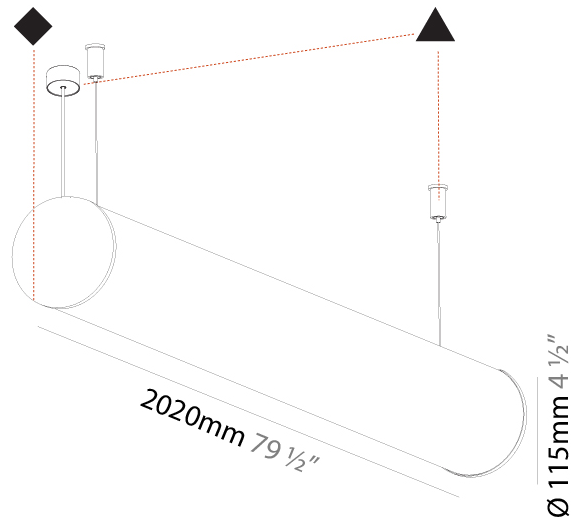

GENERAL

Series: Bunga
Brand: Prolicht
Division: Architectural
Mounting Type: Suspension
Mounting Location: Ceiling
Subcategory: Profile

PHYSICAL

Shape: Cylinder
Length (mm): 2020
Length (in): 79 1/2
Width (mm): 115
Width (in): 4 1/2
Height (mm): 115
Height (in): 4 1/2
Light Distribution: Omnidirectional
Weight (kg): 6.22
Weight (lbs): 13.71
Diffuser: PMMA - Opal
Fixture Finish: [SSR / BKV / CWI / CRY / HAB / UFT / ITA / RUA / FTG / MYG / LOD / PUS / FRO / FUP / KIA / POP / BLS / SPG / MEY / GOH / GUM / CHC / COM / ABZ / JAG / OBR / MOS / ROR](#)
Fixture Material: Aluminum
Cable Details: [2000mm or 6000mm Transparent Cable](#)
Upon Request: Cable colour - White / Black / Orange / Red

ELECTRICAL

Lamp Type: LED (Zhaga Standard)
Input Wattage (W): 35
Total Output Wattage (W): 28 / 22.8 (3500K)
Dimming: [Non-Dimming / Phase Dimming (120Vac only) / 0-10V Dimming](#)
Driver Included: Yes
Driver Location: Integrated
Driver Type: Constant Current - 120 / 277Vac
Driver Class: Class 2
Input Voltage (V): 120 - 277
Constant Current (MA): 350 / 700 (3500K)

LED

Color Temperature (°K): [3000 / 3500 / 4000](#)
Max. Delivered Lumen (lm): 3870 / 4008 / 4090
CRI: >80 CRI
Lamp Life (hrs): 50000

OPTICAL

RATINGS AND CERTIFICATIONS

Certified By: Certified for North American Standards
IP rating: IP20

PROJECT _____
TYPE _____
SPECIFIER _____
QUANTITY _____
DATE _____