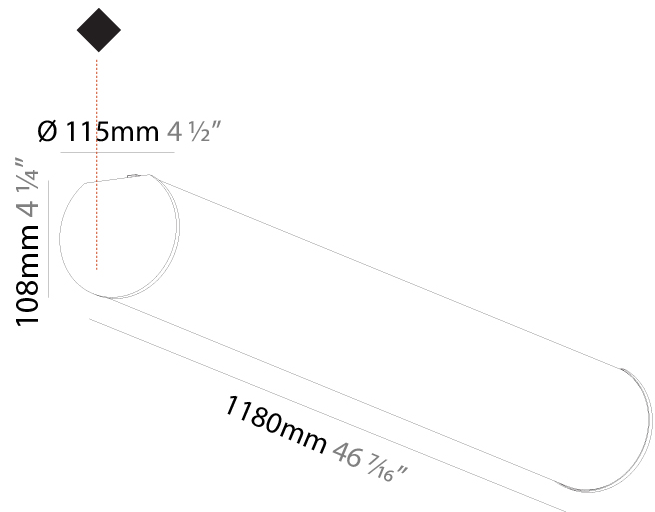

1. To build a product code in our configurator select the specify button on the base model # product page
2. To build a manual product code on this datasheet choose from the options listed below in blue font and add the suffix to the base model #

GENERAL

Series: Bunga
Brand: Prolicht
Division: Architectural
Mounting Type: Surface
Mounting Location: Ceiling
Subcategory: Profile

PHYSICAL

Shape: Cylinder
Diameter (mm): 115
Diameter (in): 4 1/2
Length (mm): 1180
Length (in): 46 7/16
Height (mm): 108
Height (in): 4 1/4
Light Distribution: Omnidirectional
Weight (kg): 3.685
Weight (lbs): 8.124
Diffuser: PMMA - Opal
Fixture Finish: SSR / BKV / CWI / CRY / HAB / UFT / ITA / RUA / FTG / MYG / LOD / PUS / FRO / FUP / KIA / POP / BLS / SPG / MEY / GOH / GUM / CHC / COM / ABZ / JAG / OBR / MOS / ROR
Fixture Material: Aluminum

ELECTRICAL

Lamp Type: LED (Zhaga Standard)
Input Wattage (W): 20
Total Output Wattage (W): 16 / 12.8 (3500K)
Dimming: Non-Dimming / Phase Dimming (120Vac only) / 0-10V Dimming
Driver Included: Yes
Driver Location: Integrated
Driver Type: Constant Current - 120 / 277Vac
Driver Class: Class 2
Input Voltage (V): 120 - 277
Constant Current (MA): 350 / 400 (3500K)

LED

Color Temperature (°K): 3000 / 3500 / 4000
Max. Delivered Lumen (lm): 2210 / 2293 / 2340
CRI: >80 CRI
Lamp Life (hrs): 50000

OPTICAL

RATINGS AND CERTIFICATIONS

Certified By: Certified for North American Standards
IP rating: IP20