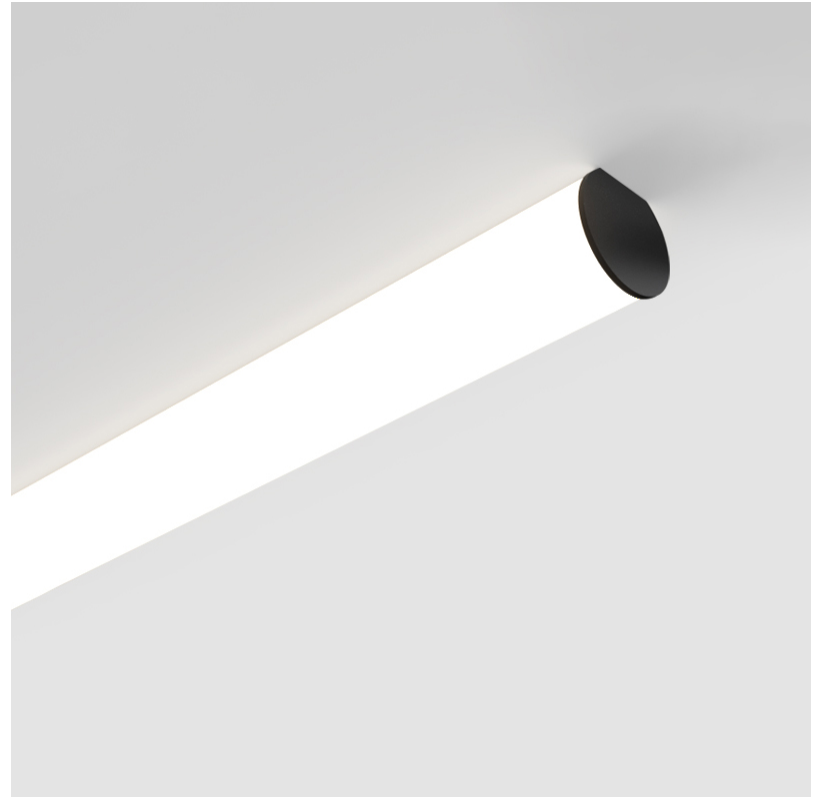

1. To build a product code in our configurator select the specify button on the base model # product page
2. To build a manual product code on this datasheet choose from the options listed below in blue font and add the suffix to the base model #

GENERAL

Series: Bunga
Brand: Prolicht
Division: Architectural
Mounting Type: Surface
Mounting Location: Ceiling
Subcategory: Profile

PHYSICAL

Shape: Cylinder
Diameter (mm): 115
Diameter (in): 4 1/2
Length (mm): 1460
Length (in): 57 1/2
Height (mm): 108
Height (in): 4 1/4
Light Distribution: Omnidirectional
Weight (kg): 4.413
Weight (lbs): 9.729
Diffuser: PMMA - Opal
Fixture Finish: SSR / BKV / CWI / CRY / HAB / UFT / ITA / RUA / FTG / MYG / LOD / PUS / FRO / FUP / KIA / POP / BLS / SPG / MEY / GOH / GUM / CHC / COM / ABZ / JAG / OBR / MOS / ROR
Fixture Material: Aluminum

ELECTRICAL

Lamp Type: LED (Zhaga Standard)
Input Wattage (W): 25
Total Output Wattage (W): 20 / 16 (3500K)
Dimming: Non-Dimming / Phase Dimming (120Vac only) / 0-10V Dimming
Driver Included: Yes
Driver Location: Integrated
Driver Type: Constant Current - 120 / 277Vac
Driver Class: Class 2
Input Voltage (V): 120 - 277
Constant Current (MA): 350 / 500 (3500K)

LED

Color Temperature (°K): 3000 / 3500 / 4000
Max. Delivered Lumen (lm): 2770 / 2862 / 2920
CRI: >80 CRI
Lamp Life (hrs): 50000

OPTICAL

RATINGS AND CERTIFICATIONS

Certified By: Certified for North American Standards
IP rating: IP20