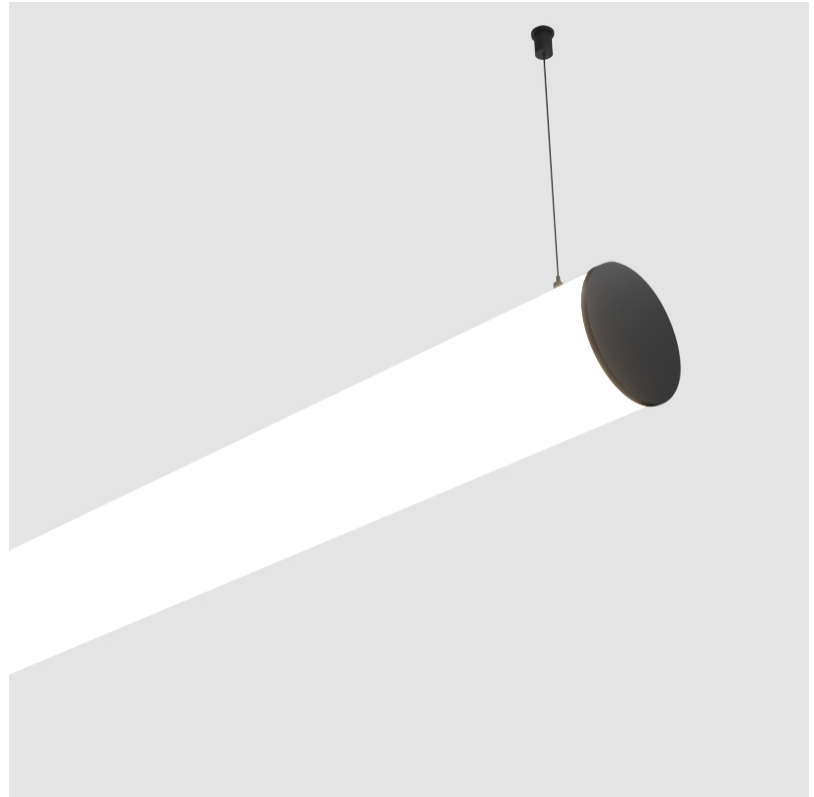

GENERAL

Series: Bunga
Brand: Prolicht
Division: Architectural
Mounting Type: Suspension
Mounting Location: Ceiling
Subcategory: Profile

PHYSICAL

Shape: Cylinder
Length (mm): 2020
Length (in): 79 1/2
Width (mm): 115
Width (in): 4 1/2
Height (mm): 115
Height (in): 4 1/2
Light Distribution: Omnidirectional
Weight (kg): 6.22
Weight (lbs): 13.71
Diffuser: PMMA - Opal
Fixture Finish: [SSR / BKV / CWI / CRY / HAB / UFT / ITA / RUA / FTG / MYG / LOD / PUS / FRO / FUP / KIA / POP / BLS / SPG / MEY / GOH / GUM / CHC / COM / ABZ / JAG / OBR / MOS / ROR](#)
Fixture Material: Aluminum
Cable Details: [2000mm or 6000mm Transparent Cable](#)
Upon Request: Cable colour - White / Black / Orange / Red

ELECTRICAL

Lamp Type: LED (Zhaga Standard)
Input Wattage (W): 35
Total Output Wattage (W): 28 / 22.8 (3500K)
Dimming: [Non-Dimming / Phase Dimming (120Vac only) / 0-10V Dimming](#)
Driver Included: Yes
Driver Location: Integrated
Driver Type: Constant Current - 120 / 277Vac
Driver Class: Class 2
Input Voltage (V): 120 - 277
Constant Current (MA): 350 / 700 (3500K)

LED

Color Temperature (°K): [3000 / 3500 / 4000](#)
Max. Delivered Lumen (lm): 3870 / 4008 / 4090
CRI: >80 CRI
Lamp Life (hrs): 50000

OPTICAL

RATINGS AND CERTIFICATIONS

Certified By: Certified for North American Standards
IP rating: IP20

PROJECT _____
TYPE _____
SPECIFIER _____
QUANTITY _____
DATE _____