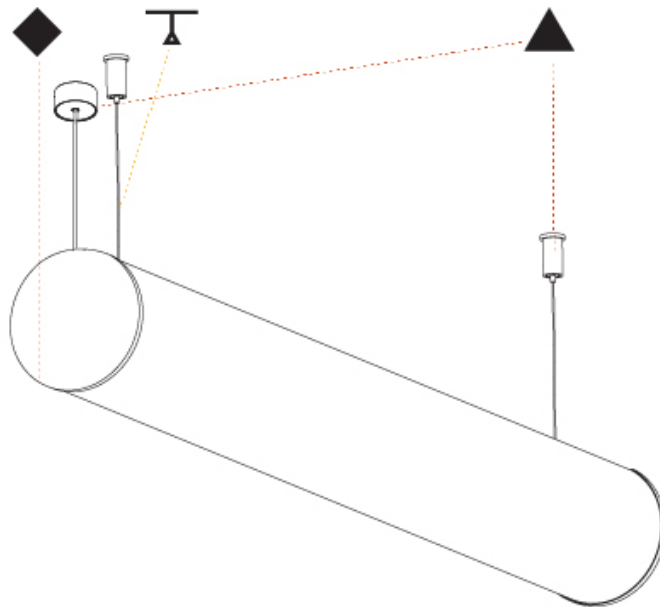

A30696-

PROJECT

TYPE

SPECIFIER

QUANTITY

DATE

A