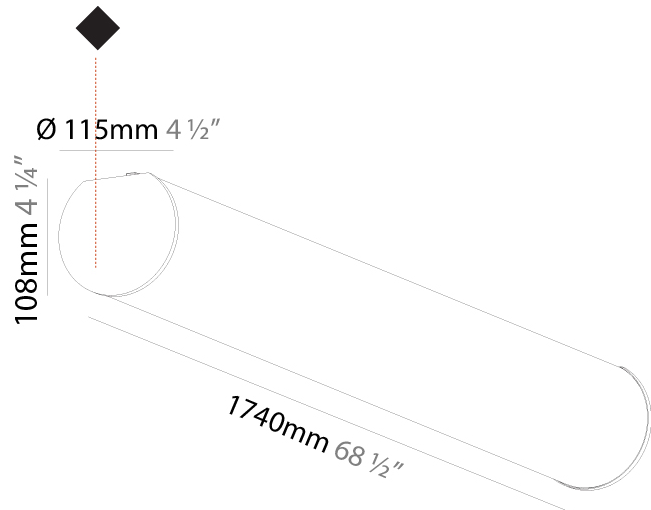

1. To build a product code in our configurator select the specify button on the base model # product page
2. To build a manual product code on this datasheet choose from the options listed below in blue font and add the suffix to the base model #

GENERAL

Series: Bunga
Brand: Prolicht
Division: Architectural
Mounting Type: Surface
Mounting Location: Ceiling
Subcategory: Profile

PHYSICAL

Shape: Cylinder
Diameter (mm): 115
Diameter (in): 4 1/2
Length (mm): 1740
Length (in): 68 1/2
Height (mm): 108
Height (in): 4 1/4
Light Distribution: Omnidirectional
Weight (kg): 5.138
Weight (lbs): 11.327
Diffuser: PMMA - Opal
Fixture Finish: SSR / BKV / CWI / CRY / HAB / UFT / ITA / RUA / FTG / MYG / LOD / PUS / FRO / FUP / KIA / POP / BLS / SPG / MEY / GOH / GUM / CHC / COM / ABZ / JAG / OBR / MOS / ROR
Fixture Material: Aluminum

ELECTRICAL

Lamp Type: LED (Zhaga Standard)
Input Wattage (W): 30
Total Output Wattage (W): 24 / 19.2 (3500K)
Dimming: Non-Dimming / Phase Dimming (120Vac only) / 0-10V Dimming
Driver Included: Yes
Driver Location: Integrated
Driver Type: Constant Current - 120 / 277Vac
Driver Class: Class 2
Input Voltage (V): 120 - 277
Constant Current (MA): 350 / 600 (3500K)

LED

Color Temperature (°K): 3000 / 3500 / 4000
Max. Delivered Lumen (lm): 3320 / 3440 / 3510
CRI: >80 CRI
Lamp Life (hrs): 50000

OPTICAL

RATINGS AND CERTIFICATIONS

Certified By: Certified for North American Standards
IP rating: IP20