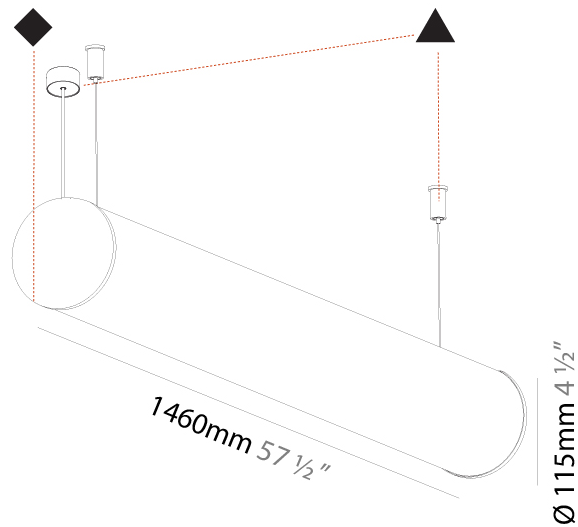

GENERAL

Series: Bunga
Brand: Prolicht
Division: Architectural
Mounting Type: Suspension
Mounting Location: Ceiling
Subcategory: Profile

PHYSICAL

Shape: Cylinder
Length (mm): 1460
Length (in): 57 1/2
Width (mm): 115
Width (in): 4 1/2
Height (mm): 115
Height (in): 4 1/2
Max. Overall Height (mm): 2115
Max. Overall Height (in): 83 1/4
Light Distribution: Omnidirectional
Weight (kg): 4.767
Weight (lbs): 10.509
Diffuser: PMMA - Opal
Fixture Finish: [SSR / BKV / CWI / CRY / HAB / UFT / ITA / RUA / FTG / MYG / LOD / PUS / FRO / FUP / KIA / POP / BLS / SPG / MEY / GOH / GUM / CHC / COM / ABZ / JAG / OBR / MOS / ROR](#)
Fixture Material: Aluminum
Cable Details: [2000mm or 6000mm Transparent Cable](#)
Upon Request: Cable colour - White / Black / Orange / Red

ELECTRICAL

Lamp Type: LED (Zhaga Standard)
Input Wattage (W): 25
Total Output Wattage (W): 20 / 16 (3500K)
Dimming: [Non-Dimming / Phase Dimming (120Vac only) / 0-10V Dimming](#)
Driver Included: Yes
Driver Location: Integrated
Driver Type: Constant Current - 120 / 277Vac
Driver Class: Class 2
Input Voltage (V): 120 - 277
Constant Current (MA): 350 / 500 (3500K)

LED

Color Temperature (*K): [3000 / 3500 / 4000](#)
Max. Delivered Lumen (lm): 2770 / 2862 / 2920
CRI: >80 CRI
Lamp Life (hrs): 50000

OPTICAL

RATINGS AND CERTIFICATIONS

Certified By: Certified for North American Standards
IP rating: IP20