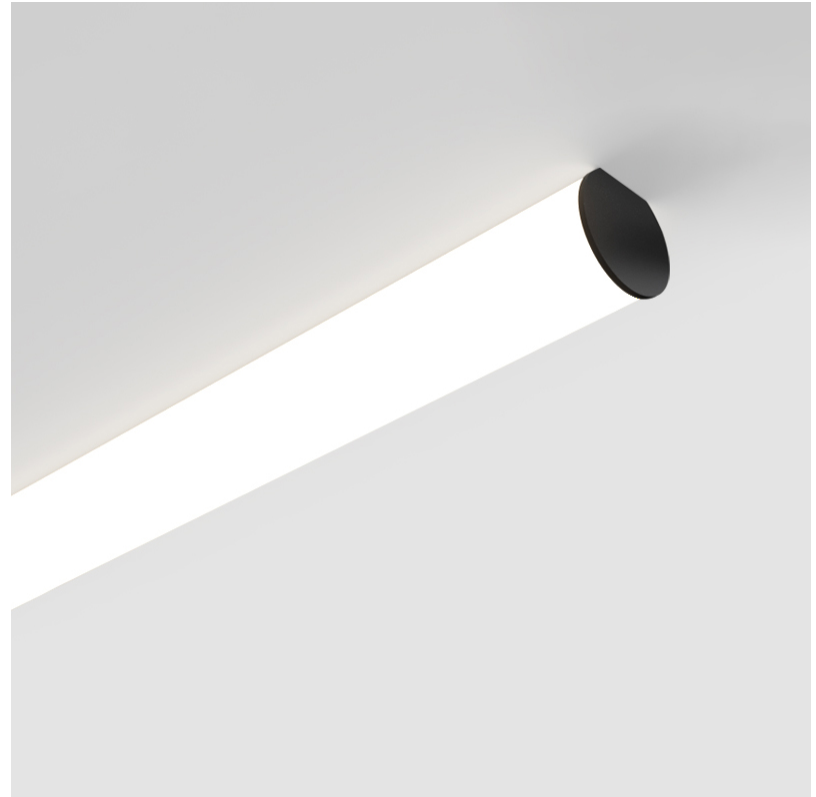

1. To build a product code in our configurator select the specify button on the base model # product page
2. To build a manual product code on this datasheet choose from the options listed below in blue font and add the suffix to the base model #

GENERAL

Series: Bunga
Brand: Prolicht
Division: Architectural
Mounting Type: Surface
Mounting Location: Ceiling
Subcategory: Profile

PHYSICAL

Shape: Cylinder
Diameter (mm): 115
Diameter (in): 4 1/2
Length (mm): 1740
Length (in): 68 1/2
Height (mm): 108
Height (in): 4 1/4
Light Distribution: Omnidirectional
Weight (kg): 5.138
Weight (lbs): 11.327
Diffuser: PMMA - Opal
Fixture Finish: SSR / BKV / CWI / CRY / HAB / UFT / ITA / RUA / FTG / MYG / LOD / PUS / FRO / FUP / KIA / POP / BLS / SPG / MEY / GOH / GUM / CHC / COM / ABZ / JAG / OBR / MOS / ROR
Fixture Material: Aluminum

ELECTRICAL

Lamp Type: LED (Zhaga Standard)
Input Wattage (W): 30
Total Output Wattage (W): 24 / 19.2 (3500K)
Dimming: Non-Dimming / Phase Dimming (120Vac only) / 0-10V Dimming
Driver Included: Yes
Driver Location: Integrated
Driver Type: Constant Current - 120 / 277Vac
Driver Class: Class 2
Input Voltage (V): 120 - 277
Constant Current (MA): 350 / 600 (3500K)

LED

Color Temperature (°K): 3000 / 3500 / 4000
Max. Delivered Lumen (lm): 3320 / 3440 / 3510
CRI: >80 CRI
Lamp Life (hrs): 50000

OPTICAL

RATINGS AND CERTIFICATIONS

Certified By: Certified for North American Standards
IP rating: IP20