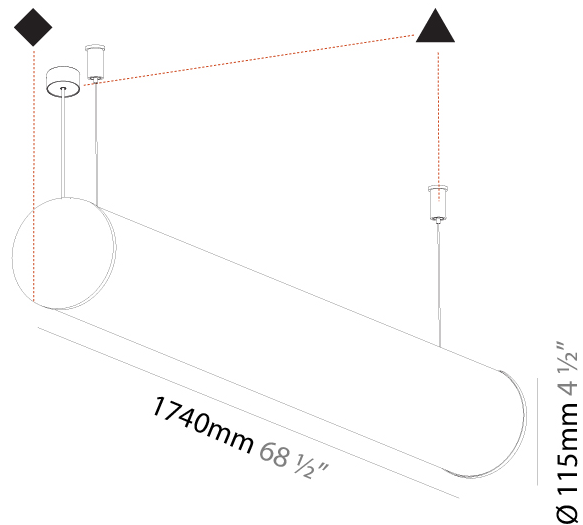

1. To build a product code in our configurator select the specify button on the base model # product page
2. To build a manual product code on this datasheet choose from the options listed below in blue font and add the suffix to the base model #

GENERAL

Series: Bunga
Brand: Prolicht
Division: Architectural
Mounting Type: Suspension
Mounting Location: Ceiling
Subcategory: Profile

PHYSICAL

Shape: Cylinder
Length (mm): 1740
Length (in): 68 ½
Width (mm): 115
Width (in): 4 ½
Height (mm): 115
Height (in): 4 ½
Light Distribution: Omnidirectional
Weight (kg): 5.492
Weight (lbs): 12.107
Diffuser: PMMA - Opal
Fixture Finish: SSR / BKV / CWI / CRY / HAB / UFT / ITA / RUA / FTG / MYG / LOD / PUS / FRO / FUP / KIA / POP / BLS / SPG / MEY / GOH / GUM / CHC / COM / ABZ / JAG / OBR / MOS / ROR
Fixture Material: Aluminum
Cable Details: 2000mm or 6000mm Transparent Cable

ELECTRICAL

Lamp Type: LED (Zhaga Standard)
Input Wattage (W): 30
Total Output Wattage (W): 24 / 19.2 (3500K)
Dimming: Non-Dimming / Phase Dimming (120Vac only) / 0-10V Dimming
Driver Included: Yes
Driver Location: Integrated
Driver Type: Constant Current - 120 / 277Vac
Driver Class: Class 2
Input Voltage (V): 120 - 277
Constant Current (MA): 350 / 600 (3500K)

LED

Color Temperature (°K): 3000 / 3500 / 4000
Max. Delivered Lumen (lm): 3320 / 3440 / 3510
CRI: >80 CRI
Lamp Life (hrs): 50000

OPTICAL

RATINGS AND CERTIFICATIONS

Certified By: Certified for North American Standards
IP rating: IP20