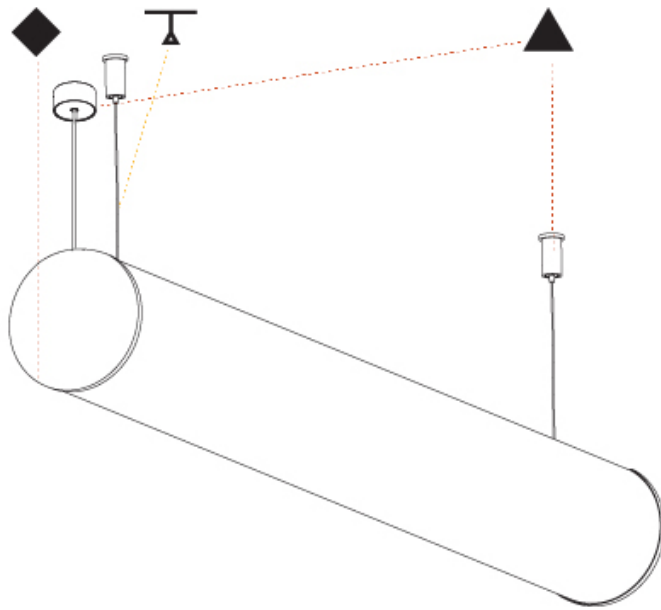

BUNGA SUSPENSION

A30698-

PROJECT	_____
TYPE	_____
SPECIFIER	_____
QUANTITY	_____
DATE	_____

A