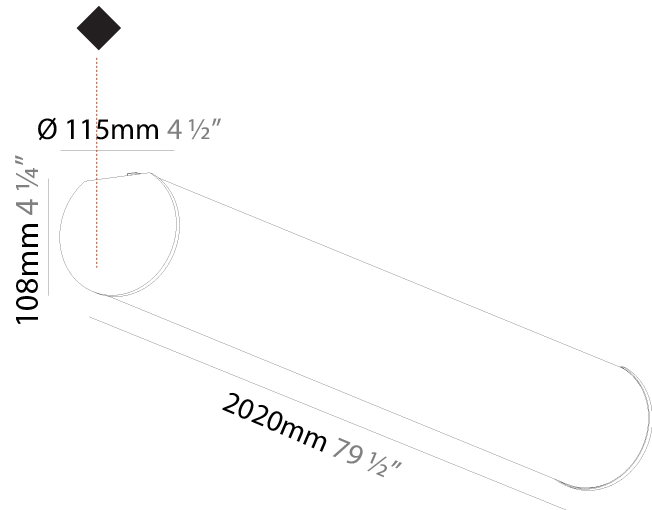

1. To build a product code in our configurator select the specify button on the base model # product page
2. To build a manual product code on this datasheet choose from the options listed below in blue font and add the suffix to the base model #

GENERAL

Series: Bunga
Brand: Prolicht
Division: Architectural
Mounting Type: Surface
Mounting Location: Ceiling
Subcategory: Profile

PHYSICAL

Shape: Cylinder
Diameter (mm): 115
Diameter (in): 4 1/2
Length (mm): 2020
Length (in): 79 1/2
Height (mm): 108
Height (in): 4 1/4
Light Distribution: Omnidirectional
Weight (kg): 5.866
Weight (lbs): 12.932
Diffuser: PMMA - Opal
Fixture Finish: SSR / BKV / CWI / CRY / HAB / UFT / ITA / RUA / FTG / MYG / LOD / PUS / FRO / FUP / KIA / POP / BLS / SPG / MEY / GOH / GUM / CHC / COM / ABZ / JAG / OBR / MOS / ROR
Fixture Material: Aluminum

ELECTRICAL

Lamp Type: LED (Zhaga Standard)
Input Wattage (W): 35
Total Output Wattage (W): 28 / 22.8 (3500K)
Dimming: Non-Dimming / Phase Dimming (120Vac only) / 0-10V Dimming
Driver Included: Yes
Driver Location: Integrated
Driver Type: Constant Current - 120 / 277Vac
Driver Class: Class 2
Input Voltage (V): 120 - 277
Constant Current (MA): 350 / 700 (3500K)

LED

Color Temperature (°K): 3000 / 3500 / 4000
Max. Delivered Lumen (lm): 3870 / 4008 / 4090
CRI: >80 CRI
Lamp Life (hrs): 50000

OPTICAL

RATINGS AND CERTIFICATIONS

Certified By: Certified for North American Standards
IP rating: IP20