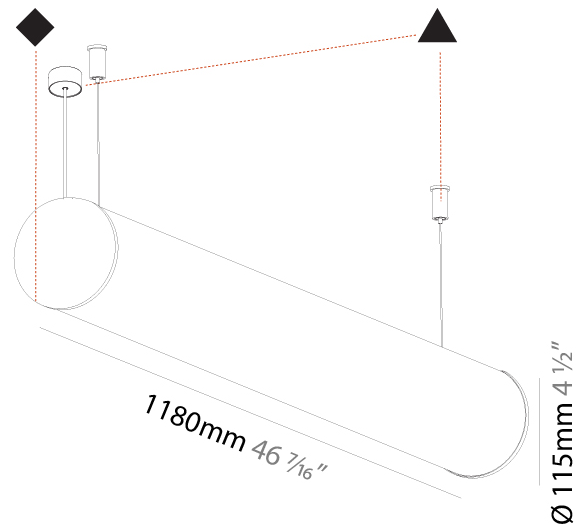

GENERAL

Series: Bunga
Brand: Prolicht
Division: Architectural
Mounting Type: Suspension
Mounting Location: Ceiling
Subcategory: Profile

PHYSICAL

Shape: Cylinder
Length (mm): 1180
Length (in): 46 7/16
Width (mm): 115
Width (in): 4 1/2
Height (mm): 115
Height (in): 4 1/2
Max. Overall Height (mm): 2115
Max. Overall Height (in): 83 1/4
Light Distribution: Omnidirectional
Weight (kg): 4.038
Weight (lbs): 8.88
Diffuser: PMMA - Opal
Fixture Finish: SSR / BKV / CWI / CRY / HAB / UFT / ITA / RUA / FTG / MYG / LOD / PUS / FRO / FUP / KIA / POP / BLS / SPG / MEY / GOH / GUM / CHC / COM / ABZ / JAG / OBR / MOS / ROR
Fixture Material: Aluminum
Cable Details: 2000mm or 6000mm Transparent Cable
Upon Request: Cable colour - White / Black / Orange / Red

ELECTRICAL

Lamp Type: LED (Zhaga Standard)
Input Wattage (W): 20
Total Output Wattage (W): 16 / 12.8 (3500K)
Dimming: Non-Dimming / Phase Dimming (120Vac only) / 0-10V Dimming
Driver Included: Yes
Driver Location: Integrated
Driver Type: Constant Current - 120 / 277Vac
Driver Class: Class 2
Input Voltage (V): 120 - 277
Constant Current (MA): 350 / 400 (3500K)

LED

Color Temperature (*K): 3000 / 3500 / 4000
Max. Delivered Lumen (lm): 2210 / 2293 / 2340
CRI: >80 CRI
Lamp Life (hrs): 50000

OPTICAL

RATINGS AND CERTIFICATIONS

Certified By: Certified for North American Standards
IP rating: IP20