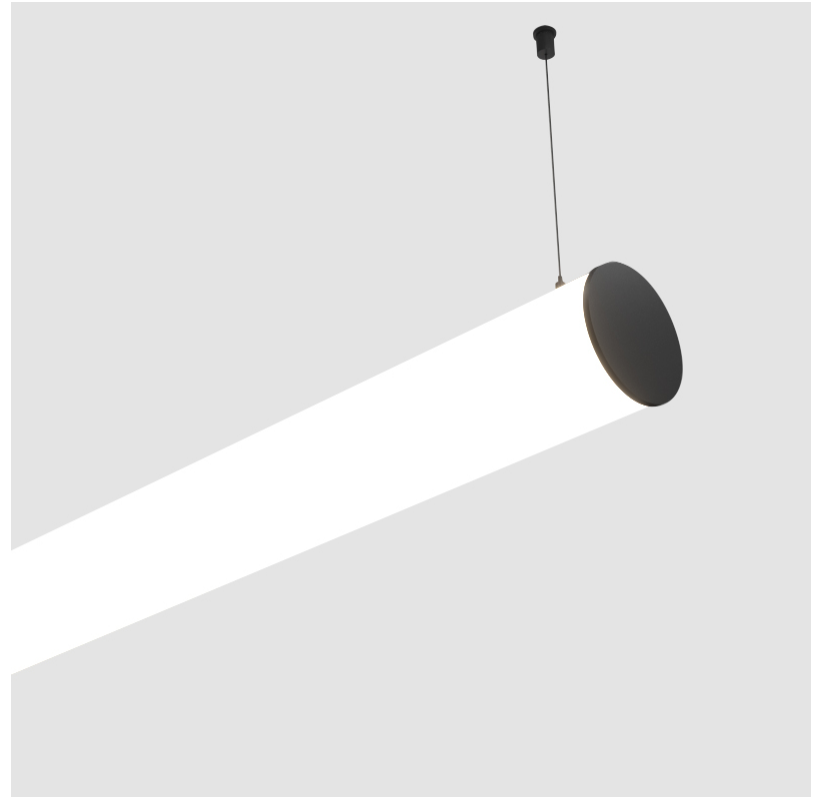

GENERAL

Series: Bunga
Brand: Prolicht
Division: Architectural
Mounting Type: Suspension
Mounting Location: Ceiling
Subcategory: Profile

PHYSICAL

Shape: Cylinder
Length (mm): 1180
Length (in): 46 7/16
Width (mm): 115
Width (in): 4 1/2
Height (mm): 115
Height (in): 4 1/2
Max. Overall Height (mm): 2115
Max. Overall Height (in): 83 1/4
Light Distribution: Omnidirectional
Weight (kg): 4.038
Weight (lbs): 8.88
Diffuser: PMMA - Opal
Fixture Finish: SSR / BKV / CWI / CRY / HAB / UFT / ITA / RUA / FTG / MYG / LOD / PUS / FRO / FUP / KIA / POP / BLS / SPG / MEY / GOH / GUM / CHC / COM / ABZ / JAG / OBR / MOS / ROR
Fixture Material: Aluminum
Cable Details: 2000mm or 6000mm Transparent Cable
Upon Request: Cable colour - White / Black / Orange / Red

ELECTRICAL

Lamp Type: LED (Zhaga Standard)
Input Wattage (W): 20
Total Output Wattage (W): 16 / 12.8 (3500K)
Dimming: Non-Dimming / Phase Dimming (120Vac only) / 0-10V Dimming
Driver Included: Yes
Driver Location: Integrated
Driver Type: Constant Current - 120 / 277Vac
Driver Class: Class 2
Input Voltage (V): 120 - 277
Constant Current (MA): 350 / 400 (3500K)

LED

Color Temperature (*K): 3000 / 3500 / 4000
Max. Delivered Lumen (lm): 2210 / 2293 / 2340
CRI: >80 CRI
Lamp Life (hrs): 50000

OPTICAL

RATINGS AND CERTIFICATIONS

Certified By: Certified for North American Standards
IP rating: IP20