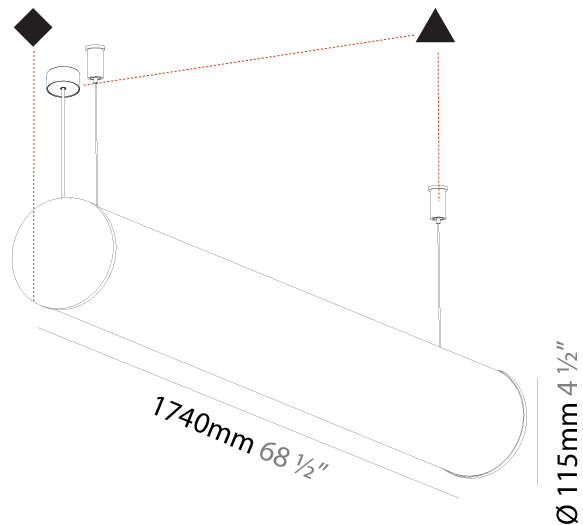

GENERAL

Series: Bunga
Brand: Prolicht
Division: Architectural
Mounting Type: Suspension
Mounting Location: Ceiling
Subcategory: Profile

PHYSICAL

Shape: Cylinder
Length (mm): 1740
Length (in): 68 1/2
Width (mm): 115
Width (in): 4 1/2
Height (mm): 115
Height (in): 4 1/2
Light Distribution: Omnidirectional
Weight (kg): 5.492
Weight (lbs): 12.107
Diffuser: PMMA - Opal
Fixture Finish: [SSR / BKV / CWI / CRY / HAB / UFT / ITA / RUA / FTG / MYG / LOD / PUS / FRO / FUP / KIA / POP / BLS / SPG / MEY / GOH / GUM / CHC / COM / ABZ / JAG / OBR / MOS / ROR](#)
Fixture Material: Aluminum
Cable Details: 2000mm or 6000mm Transparent Cable

ELECTRICAL

Lamp Type: LED (Zhaga Standard)
Input Wattage (W): 30
Total Output Wattage (W): 24 / 19.2 (3500K)
Dimming: [Non-Dimming / Phase Dimming (120Vac only) / 0-10V Dimming](#)
Driver Included: Yes
Driver Location: Integrated
Driver Type: Constant Current - 120 / 277Vac
Driver Class: Class 2
Input Voltage (V): 120 - 277
Constant Current (MA): 350 / 600 (3500K)

LED

Color Temperature (°K): [3000 / 3500 / 4000](#)
Max. Delivered Lumen (lm): 3320 / 3440 / 3510
CRI: >80 CRI
Lamp Life (hrs): 50000

OPTICAL

RATINGS AND CERTIFICATIONS

Certified By: Certified for North American Standards
IP rating: IP20