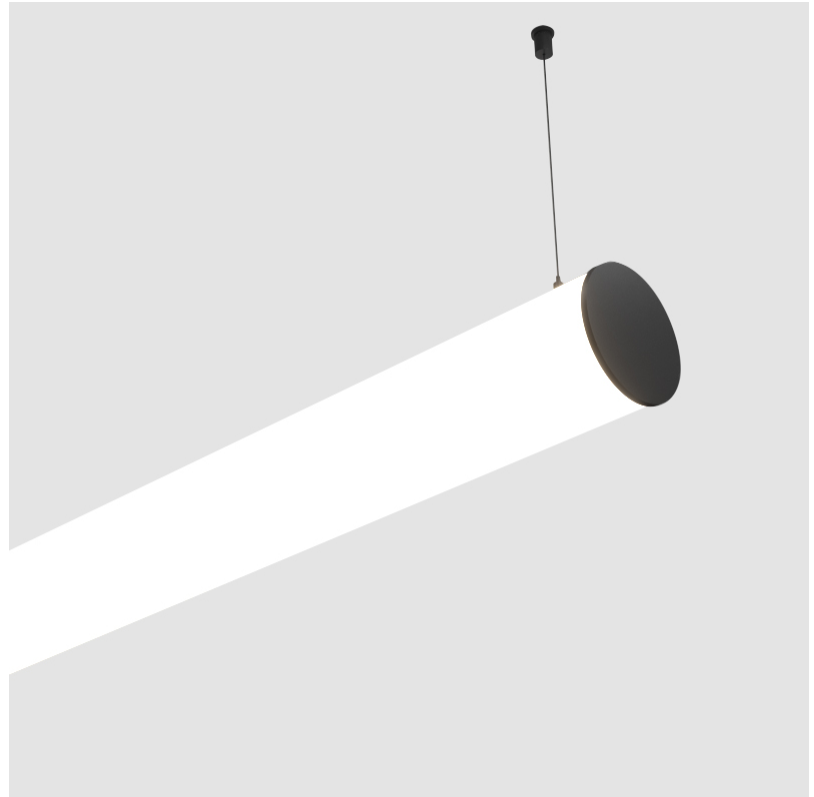

GENERAL

Series: Bunga
Brand: Prolicht
Division: Architectural
Mounting Type: Suspension
Mounting Location: Ceiling
Subcategory: Profile

PHYSICAL

Shape: Cylinder
Length (mm): 1740
Length (in): 68 1/2
Width (mm): 115
Width (in): 4 1/2
Height (mm): 115
Height (in): 4 1/2
Light Distribution: Omnidirectional
Weight (kg): 5.492
Weight (lbs): 12.107
Diffuser: PMMA - Opal
Fixture Finish: [SSR / BKV / CWI / CRY / HAB / UFT / ITA / RUA / FTG / MYG / LOD / PUS / FRO / FUP / KIA / POP / BLS / SPG / MEY / GOH / GUM / CHC / COM / ABZ / JAG / OBR / MOS / ROR](#)
Fixture Material: Aluminum
Cable Details: 2000mm or 6000mm Transparent Cable

ELECTRICAL

Lamp Type: LED (Zhaga Standard)
Input Wattage (W): 30
Total Output Wattage (W): 24 / 19.2 (3500K)
Dimming: [Non-Dimming / Phase Dimming (120Vac only) / 0-10V Dimming](#)
Driver Included: Yes
Driver Location: Integrated
Driver Type: Constant Current - 120 / 277Vac
Driver Class: Class 2
Input Voltage (V): 120 - 277
Constant Current (MA): 350 / 600 (3500K)

LED

Color Temperature (°K): [3000 / 3500 / 4000](#)
Max. Delivered Lumen (lm): 3320 / 3440 / 3510
CRI: >80 CRI
Lamp Life (hrs): 50000

OPTICAL

RATINGS AND CERTIFICATIONS

Certified By: Certified for North American Standards
IP rating: IP20