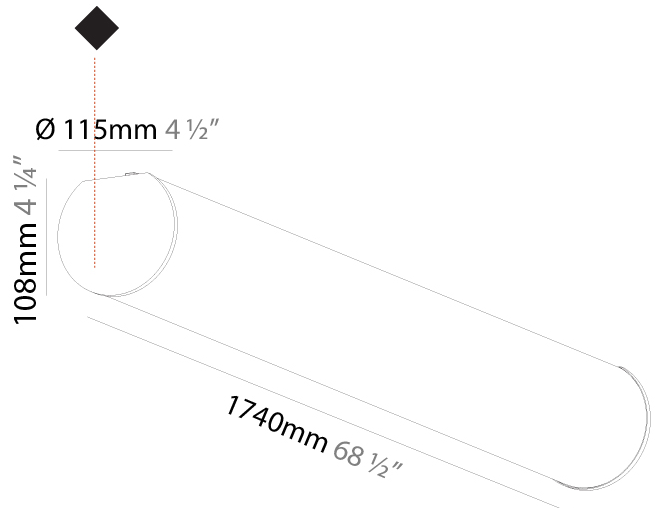

1. To build a product code in our configurator select the specify button on the base model # product page
2. To build a manual product code on this datasheet choose from the options listed below in blue font and add the suffix to the base model #

GENERAL

Series: Bunga
Brand: Prolicht
Division: Architectural
Mounting Type: Surface
Mounting Location: Ceiling
Subcategory: Profile

PHYSICAL

Shape: Cylinder
Diameter (mm): 115
Diameter (in): 4 1/2
Length (mm): 1740
Length (in): 68 1/2
Height (mm): 108
Height (in): 4 1/4
Light Distribution: Omnidirectional
Weight (kg): 5.138
Weight (lbs): 11.327
Diffuser: PMMA - Opal
Fixture Finish: [SSR / BKV / CWI / CRY / HAB / UFT / ITA / RUA / FTG / MYG / LOD / PUS / FRO / FUP / KIA / POP / BLS / SPG / MEY / GOH / GUM / CHC / COM / ABZ / JAG / OBR / MOS / ROR](#)
Fixture Material: Aluminum

ELECTRICAL

Lamp Type: LED (Zhaga Standard)
Input Wattage (W): 30
Total Output Wattage (W): 24 / 19.2 (3500K)
Dimming: [Non-Dimming / Phase Dimming (120Vac only) / 0-10V Dimming](#)
Driver Included: Yes
Driver Location: Integrated
Driver Type: Constant Current - 120 / 277Vac
Driver Class: Class 2
Input Voltage (V): 120 - 277
Constant Current (MA): 350 / 600 (3500K)

LED

Color Temperature (°K): [3000 / 3500 / 4000](#)
Max. Delivered Lumen (lm): 3320 / 3440 / 3510
CRI: >80 CRI
Lamp Life (hrs): 50000

OPTICAL

RATINGS AND CERTIFICATIONS

Certified By: Certified for North American Standards
IP rating: IP20