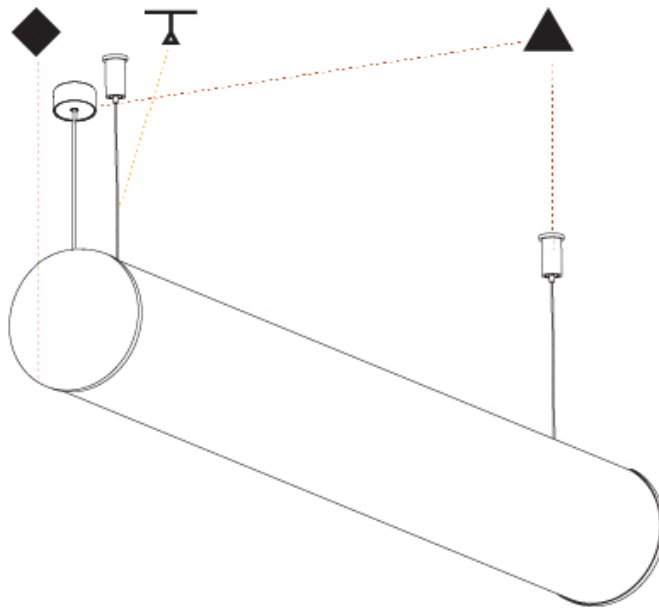

BUNGA SUSPENSION

A30697-

PROJECT	_____
TYPE	_____
SPECIFIER	_____
QUANTITY	_____
DATE	_____