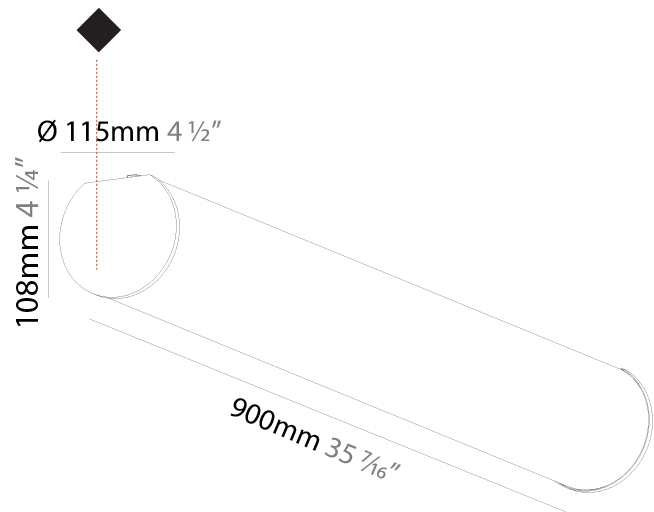

A3D118-

base number	LED Dimming	Color Temperature	Finishes (Diamond)

1. To build a product code in our configurator select the specify button on the base model # product page
2. To build a manual product code on this datasheet choose from the options listed below in blue font and add the suffix to the base model #

GENERAL

Series: Bunga
Partner: Prolicht
Division: Architectural
Installation: Surface
Product Type: Linear Profiles
Mounting Location: Ceiling

PHYSICAL

Shape: Cylinder
Diameter (mm): 115
Diameter (in): 4 1/2
Length (mm): 900
Length (in): 35 7/16
Height (mm): 108
Height (in): 4 1/4
Weight (kg): 2.954
Weight (lbs): 6.512
Diffuser: PMMA - Opal
Fixture Finish: SSR / BKV / CWI / CRY / HAB / UFT / ITA / RUA / FTG / MYG / LOD / PUS / FRO / FUP / KIA / POP / BLS / SPG / MEY / GOH / CHC / COM / ABZ / JAG / OBR / MOS / ROR
Fixture Material: PMMA / Aluminum

ELECTRICAL

Lamp Type: LED (Zhaga Standard)
Input Wattage (W): 15
Total Output Wattage (W): 12 / 11.2 (3500K)
Dimming: Non-Dimming / Phase Dimming (120Vac only) / 0-10V Dimming
Driver Included: Yes
Driver Location: Integrated
Driver Type: Constant Current - 120 / 277Vac
Driver Class: Class 2
Input Voltage (V): 120 - 277
Constant Current (MA): 350 / 325 (3500K)

LED

Color Temperature (°K): 3000 / 3500 / 4000
Max. Delivered Lumen (lm): 1660 / 1715 / 1750
CRI: >80 CRI
Lamp Life (hrs): 50000

OPTICAL

RATINGS AND CERTIFICATIONS

Certified By: Certified for North American Standards
IP rating: IP20