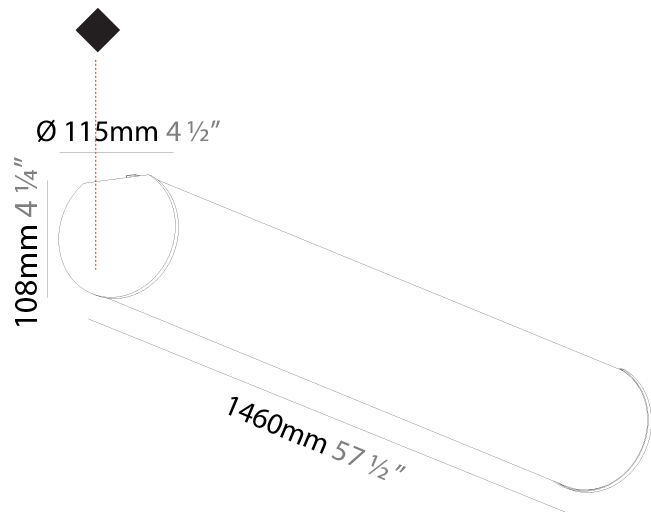

A3D120-

base number	LED Dimming	Color Temperature	Finishes (Diamond)

1. To build a product code in our configurator select the specify button on the base model # product page
2. To build a manual product code on this datasheet choose from the options listed below in blue font and add the suffix to the base model #

GENERAL

Series: Bunga
Partner: Prolicht
Division: Architectural
Installation: Surface
Product Type: Linear Profiles
Mounting Location: Ceiling

PHYSICAL

Shape: Cylinder
Diameter (mm): 115
Diameter (in): 4 1/2
Length (mm): 1460
Length (in): 57 1/2
Height (mm): 108
Height (in): 4 1/4
Weight (kg): 4.413
Weight (lbs): 9.729
Diffuser: PMMA - Opal
Fixture Finish: SSR / BKV / CWI / CRY / HAB / UFT / ITA / RUA / FTG / MYG / LOD / PUS / FRO / FUP / KIA / POP / BLS / SPG / MEY / GOH / CHC / COM / ABZ / JAG / OBR / MOS / ROR
Fixture Material: PMMA / Aluminum

ELECTRICAL

Lamp Type: LED (Zhaga Standard)
Input Wattage (W): 25
Total Output Wattage (W): 20 / 16 (3500K)
Dimming: Non-Dimming / Phase Dimming (120Vac only) / 0-10V Dimming
Driver Included: Yes
Driver Location: Integrated
Driver Type: Constant Current - 120 / 277Vac
Driver Class: Class 2
Input Voltage (V): 120 - 277
Constant Current (MA): 350 / 500 (3500K)

LED

Color Temperature (°K): 3000 / 3500 / 4000
Max. Delivered Lumen (lm): 2770 / 2862 / 2920
CRI: >80 CRI
Lamp Life (hrs): 50000

OPTICAL

RATINGS AND CERTIFICATIONS

Certified By: Certified for North American Standards
IP rating: IP20