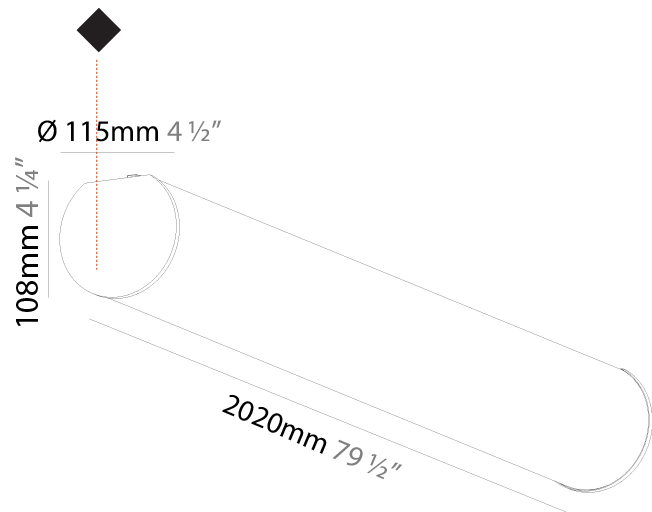

A3D122-

base number	LED Dimming	Color Temperature	Finishes (Diamond)

1. To build a product code in our configurator select the specify button on the base model # product page
2. To build a manual product code on this datasheet choose from the options listed below in blue font and add the suffix to the base model #

GENERAL

Series: Bunga
Partner: Prolicht
Division: Architectural
Installation: Surface
Product Type: Linear Profiles
Mounting Location: Ceiling

PHYSICAL

Shape: Cylinder
Diameter (mm): 115
Diameter (in): 4 1/2
Length (mm): 2020
Length (in): 79 1/2
Height (mm): 108
Height (in): 4 1/4
Weight (kg): 5.866
Weight (lbs): 12.932
Diffuser: PMMA - Opal
Fixture Finish: SSR / BKV / CWI / CRY / HAB / UFT / ITA / RUA / FTG / MYG / LOD / PUS / FRO / FUP / KIA / POP / BLS / SPG / MEY / GOH / CHC / COM / ABZ / JAG / OBR / MOS / ROR
Fixture Material: PMMA / Aluminum

ELECTRICAL

Lamp Type: LED (Zhaga Standard)
Input Wattage (W): 35
Total Output Wattage (W): 28 / 22.8 (3500K)
Dimming: Non-Dimming / Phase Dimming (120Vac only) / 0-10V Dimming
Driver Included: Yes
Driver Location: Integrated
Driver Type: Constant Current - 120 / 277Vac
Driver Class: Class 2
Input Voltage (V): 120 - 277
Constant Current (MA): 350 / 700 (3500K)

LED

Color Temperature (°K): 3000 / 3500 / 4000
Max. Delivered Lumen (lm): 3870 / 4008 / 4090
CRI: >80 CRI
Lamp Life (hrs): 50000

OPTICAL

RATINGS AND CERTIFICATIONS

Certified By: Certified for North American Standards
IP rating: IP20