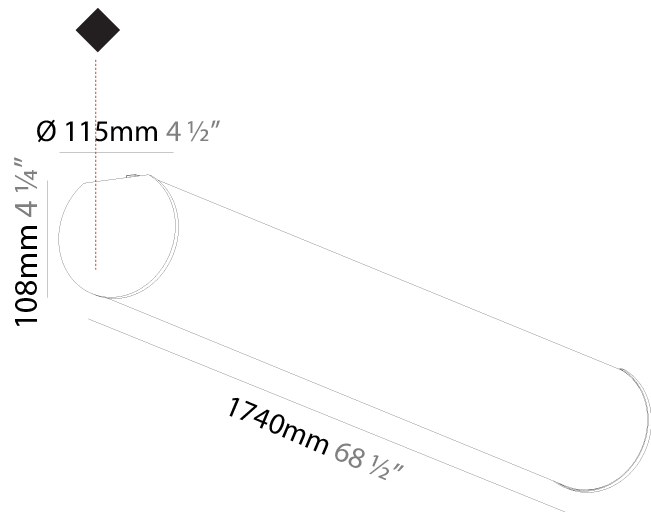

A3D121-

base number	LED Dimming	Color Temperature	Finishes (Diamond)

1. To build a product code in our configurator select the specify button on the base model # product page
2. To build a manual product code on this datasheet choose from the options listed below in blue font and add the suffix to the base model #

GENERAL

Series: Bunga
Partner: Prolicht
Division: Architectural
Installation: Surface
Product Type: Linear Profiles
Mounting Location: Ceiling

PHYSICAL

Shape: Cylinder
Diameter (mm): 115
Diameter (in): 4 1/2
Length (mm): 1740
Length (in): 68 1/2
Height (mm): 108
Height (in): 4 1/4
Weight (kg): 5.138
Weight (lbs): 11.327
Diffuser: PMMA - Opal
Fixture Finish: SSR / BKV / CWI / CRY / HAB / UFT / ITA / RUA / FTG / MYG / LOD / PUS / FRO / FUP / KIA / POP / BLS / SPG / MEY / GOH / CHC / COM / ABZ / JAG / OBR / MOS / ROR
Fixture Material: PMMA / Aluminum

ELECTRICAL

Lamp Type: LED (Zhaga Standard)
Input Wattage (W): 30
Total Output Wattage (W): 24 / 19.2 (3500K)
Dimming: Non-Dimming / Phase Dimming (120Vac only) / 0-10V Dimming
Driver Included: Yes
Driver Location: Integrated
Driver Type: Constant Current - 120 / 277Vac
Driver Class: Class 2
Input Voltage (V): 120 - 277
Constant Current (MA): 350 / 600 (3500K)

LED

Color Temperature (°K): 3000 / 3500 / 4000
Max. Delivered Lumen (lm): 3320 / 3440 / 3510
CRI: >80 CRI
Lamp Life (hrs): 50000

OPTICAL

RATINGS AND CERTIFICATIONS

Certified By: Certified for North American Standards
IP rating: IP20