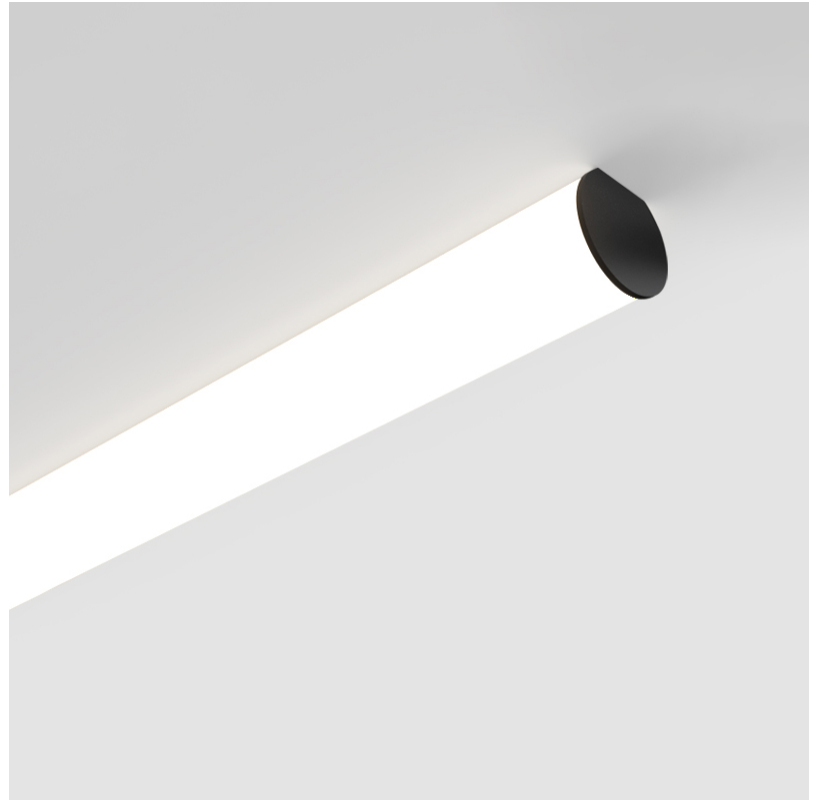

A3D120-

base number	LED Dimming	Color Temperature	Finishes (Diamond)

1. To build a product code in our configurator select the specify button on the base model # product page
2. To build a manual product code on this datasheet choose from the options listed below in blue font and add the suffix to the base model #

GENERAL

Series: Bunga
Partner: Prolicht
Division: Architectural
Installation: Surface
Product Type: Linear Profiles
Mounting Location: Ceiling

PHYSICAL

Shape: Cylinder
Diameter (mm): 115
Diameter (in): 4 1/2
Length (mm): 1460
Length (in): 57 1/2
Height (mm): 108
Height (in): 4 1/4
Weight (kg): 4.413
Weight (lbs): 9.729
Diffuser: PMMA - Opal
Fixture Finish: SSR / BKV / CWI / CRY / HAB / UFT / ITA / RUA / FTG / MYG / LOD / PUS / FRO / FUP / KIA / POP / BLS / SPG / MEY / GOH / CHC / COM / ABZ / JAG / OBR / MOS / ROR
Fixture Material: PMMA / Aluminum

ELECTRICAL

Lamp Type: LED (Zhaga Standard)
Input Wattage (W): 25
Total Output Wattage (W): 20 / 16 (3500K)
Dimming: Non-Dimming / Phase Dimming (120Vac only) / 0-10V Dimming
Driver Included: Yes
Driver Location: Integrated
Driver Type: Constant Current - 120 / 277Vac
Driver Class: Class 2
Input Voltage (V): 120 - 277
Constant Current (MA): 350 / 500 (3500K)

LED

Color Temperature (°K): 3000 / 3500 / 4000
Max. Delivered Lumen (lm): 2770 / 2862 / 2920
CRI: >80 CRI
Lamp Life (hrs): 50000

OPTICAL

RATINGS AND CERTIFICATIONS

Certified By: Certified for North American Standards
IP rating: IP20