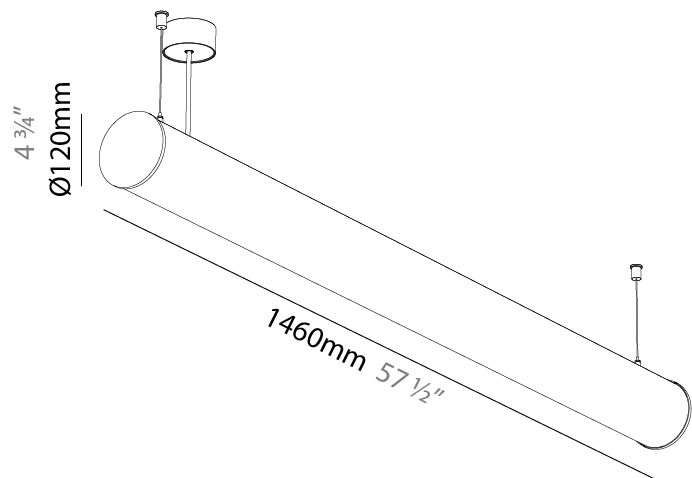

GENERAL

Series: Bunga
Partner: Prolicht
Division: Architectural
Installation: Suspension
Product Type: Linear Profiles
Mounting Location: Ceiling

PHYSICAL

Shape: Cylinder
Length (mm): 1460
Length (in): 57 1/2
Width (mm): 115
Width (in): 4 1/2
Height (mm): 115
Height (in): 4 1/2
Max. Overall Height (mm): 2115
Max. Overall Height (in): 83 1/4
Weight (kg): 4.767
Weight (lbs): 10.509
Diffuser: PMMA - Opal
[Fixture Finish: SSR / BKV / CWI / CRY / HAB / UFT / ITA / RUA / FTG / MYG / LOD / PUS / FRO / FUP / KIA / POP / BLS / SPG / MEY / GOH / CHC / COM / ABZ / JAG / OBR / MOS / ROR](#)
Fixture Material: PMMA / Aluminum
Cable Details: 2000mm or 6000mm Transparent Cable
Upon Request: Cable colour - White / Black / Orange / Red

ELECTRICAL

Lamp Type: LED (Zhaga Standard)
Input Wattage (W): 25
Total Output Wattage (W): 20 / 16 (3500K)
[Dimming: Non-Dimming / Phase Dimming (120Vac only) / 0-10V Dimming](#)
Driver Included: Yes
Driver Location: Integrated
Driver Type: Constant Current - 120 / 277Vac
Driver Class: Class 2
Input Voltage (V): 120 - 277
Constant Current (MA): 350 / 500 (3500K)

LED

[Color Temperature (°K): 3000 / 3500 / 4000](#)
Max. Delivered Lumen (lm): 2770 / 2862 / 2920
CRI: >80 CRI
Lamp Life (hrs): 50000

OPTICAL

RATINGS AND CERTIFICATIONS

Certified By: Certified for North American Standards
IP rating: IP20