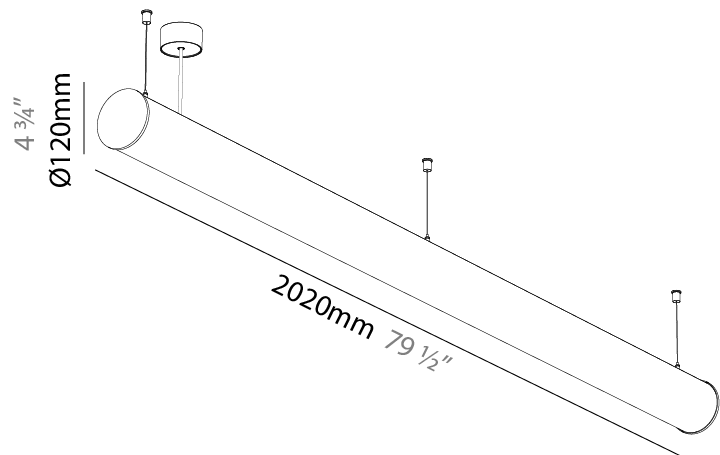

GENERAL

Series: Bunga
Partner: Prolicht
Division: Architectural
Installation: Suspension
Product Type: Linear Profiles
Mounting Location: Ceiling

PHYSICAL

Shape: Cylinder
Length (mm): 2020
Length (in): 79 1/2
Width (mm): 115
Width (in): 4 1/2
Height (mm): 115
Height (in): 4 1/2
Weight (kg): 6.22
Weight (lbs): 13.71
Diffuser: PMMA - Opal
Fixture Finish: SSR / BKV / CWI / CRY / HAB / UFT / ITA / RUA / FTG / MYG / LOD / PUS / FRO / FUP / KIA / POP / BLS / SPG / MEY / GOH / CHC / COM / ABZ / JAG / OBR / MOS / ROR
Fixture Material: PMMA / Aluminum
Cable Details: 2000mm or 6000mm Transparent Cable
Upon Request: Cable colour - White / Black / Orange / Red

ELECTRICAL

Lamp Type: LED (Zhaga Standard)
Input Wattage (W): 35
Total Output Wattage (W): 28 / 22.8 (3500K)
Dimming: Non-Dimming / Phase Dimming (120Vac only) / 0-10V Dimming
Driver Included: Yes
Driver Location: Integrated
Driver Type: Constant Current - 120 / 277Vac
Driver Class: Class 2
Input Voltage (V): 120 - 277
Constant Current (MA): 350 / 700 (3500K)

LED

Color Temperature (°K): 3000 / 3500 / 4000
Max. Delivered Lumen (lm): 3870 / 4008 / 4090
CRI: >80 CRI
Lamp Life (hrs): 50000

OPTICAL

RATINGS AND CERTIFICATIONS

Certified By: Certified for North American Standards
IP rating: IP20