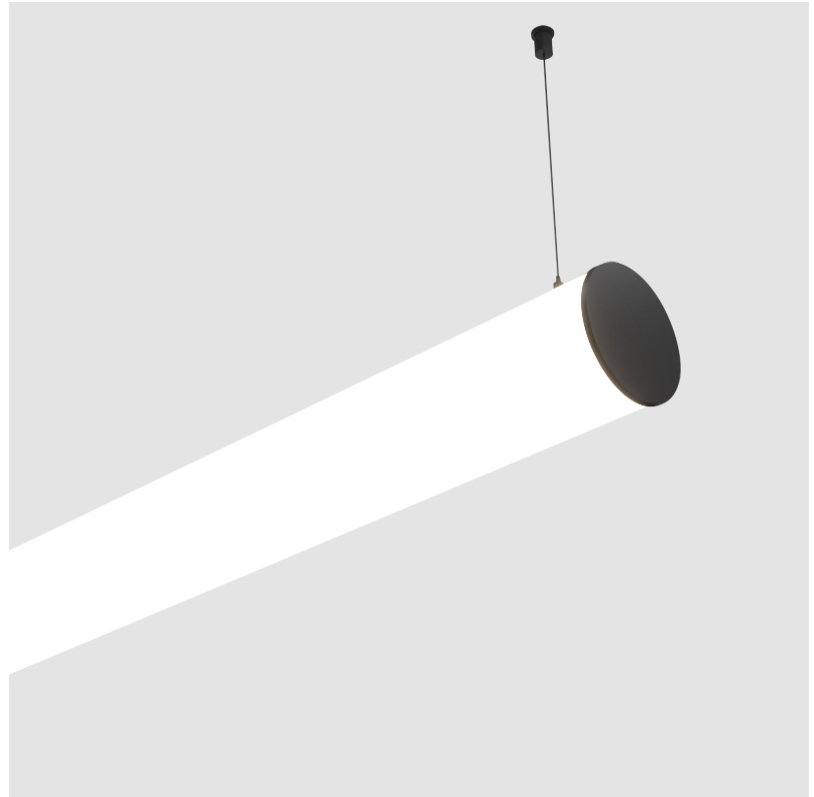

GENERAL

Series: Bunga
Partner: Prolicht
Division: Architectural
Installation: Suspension
Product Type: Linear Profiles
Mounting Location: Ceiling

PHYSICAL

Shape: Cylinder
Length (mm): 2020
Length (in): 79 1/2
Width (mm): 115
Width (in): 4 1/2
Height (mm): 115
Height (in): 4 1/2
Weight (kg): 6.22
Weight (lbs): 13.71
Diffuser: PMMA - Opal
Fixture Finish: SSR / BKV / CWI / CRY / HAB / UFT / ITA / RUA / FTG / MYG / LOD / PUS / FRO / FUP / KIA / POP / BLS / SPG / MEY / GOH / CHC / COM / ABZ / JAG / OBR / MOS / ROR
Fixture Material: PMMA / Aluminum
Cable Details: 2000mm or 6000mm Transparent Cable
Upon Request: Cable colour - White / Black / Orange / Red

ELECTRICAL

Lamp Type: LED (Zhaga Standard)
Input Wattage (W): 35
Total Output Wattage (W): 28 / 22.8 (3500K)
Dimming: Non-Dimming / Phase Dimming (120Vac only) / 0-10V Dimming
Driver Included: Yes
Driver Location: Integrated
Driver Type: Constant Current - 120 / 277Vac
Driver Class: Class 2
Input Voltage (V): 120 - 277
Constant Current (MA): 350 / 700 (3500K)

LED

Color Temperature (°K): 3000 / 3500 / 4000
Max. Delivered Lumen (lm): 3870 / 4008 / 4090
CRI: >80 CRI
Lamp Life (hrs): 50000

OPTICAL

RATINGS AND CERTIFICATIONS

Certified By: Certified for North American Standards
IP rating: IP20