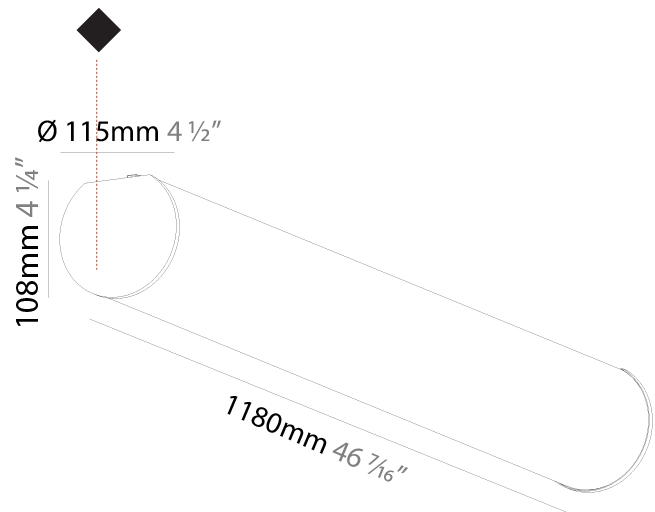

A3D119-

base number	LED Dimming	Color Temperature	Finishes (Diamond)

1. To build a product code in our configurator select the specify button on the base model # product page
2. To build a manual product code on this datasheet choose from the options listed below in blue font and add the suffix to the base model #

GENERAL

Series: Bunga
Partner: Prolicht
Division: Architectural
Installation: Surface
Product Type: Linear Profiles
Mounting Location: Ceiling

PHYSICAL

Shape: Cylinder
Diameter (mm): 115
Diameter (in): 4 1/2
Length (mm): 1180
Length (in): 46 7/16
Height (mm): 108
Height (in): 4 1/4
Weight (kg): 3.685
Weight (lbs): 8.124
Diffuser: PMMA - Opal
Fixture Finish: SSR / BKV / CWI / CRY / HAB / UFT / ITA / RUA / FTG / MYG / LOD / PUS / FRO / FUP / KIA / POP / BLS / SPG / MEY / GOH / CHC / COM / ABZ / JAG / OBR / MOS / ROR
Fixture Material: PMMA / Aluminum

ELECTRICAL

Lamp Type: LED (Zhaga Standard)
Input Wattage (W): 20
Total Output Wattage (W): 16 / 12.8 (3500K)
Dimming: Non-Dimming / Phase Dimming (120Vac only) / 0-10V Dimming
Driver Included: Yes
Driver Location: Integrated
Driver Type: Constant Current - 120 / 277Vac
Driver Class: Class 2
Input Voltage (V): 120 - 277
Constant Current (MA): 350 / 400 (3500K)

LED

Color Temperature (°K): 3000 / 3500 / 4000
Max. Delivered Lumen (lm): 2210 / 2293 / 2340
CRI: >80 CRI
Lamp Life (hrs): 50000

OPTICAL

RATINGS AND CERTIFICATIONS

Certified By: Certified for North American Standards
IP rating: IP20