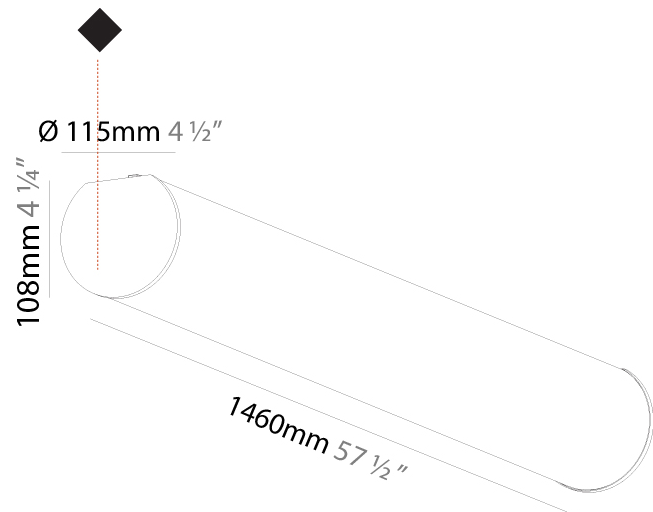

A3D120-

base number	LED Dimming	Color Temperature	Finishes (Diamond)

1. To build a product code in our configurator select the specify button on the base model # product page
2. To build a manual product code on this datasheet choose from the options listed below in blue font and add the suffix to the base model #

GENERAL

Series: Bunga
Partner: Prolicht
Division: Architectural
Installation: Surface
Product Type: Linear Profiles
Mounting Location: Ceiling

PHYSICAL

Shape: Cylinder
Diameter (mm): 115
Diameter (in): 4 1/2
Length (mm): 1460
Length (in): 57 1/2
Height (mm): 108
Height (in): 4 1/4
Weight (kg): 4.413
Weight (lbs): 9.729
Diffuser: PMMA - Opal
Fixture Finish: SSR / BKV / CWI / CRY / HAB / UFT / ITA / RUA / FTG / MYG / LOD / PUS / FRO / FUP / KIA / POP / BLS / SPG / MEY / GOH / CHC / COM / ABZ / JAG / OBR / MOS / ROR
Fixture Material: PMMA / Aluminum

ELECTRICAL

Lamp Type: LED (Zhaga Standard)
Input Wattage (W): 25
Total Output Wattage (W): 20 / 16 (3500K)
Dimming: Non-Dimming / Phase Dimming (120Vac only) / 0-10V Dimming
Driver Included: Yes
Driver Location: Integrated
Driver Type: Constant Current - 120 / 277Vac
Driver Class: Class 2
Input Voltage (V): 120 - 277
Constant Current (MA): 350 / 500 (3500K)

LED

Color Temperature (°K): 3000 / 3500 / 4000
Max. Delivered Lumen (lm): 2770 / 2862 / 2920
CRI: >80 CRI
Lamp Life (hrs): 50000

OPTICAL

RATINGS AND CERTIFICATIONS

Certified By: Certified for North American Standards
IP rating: IP20