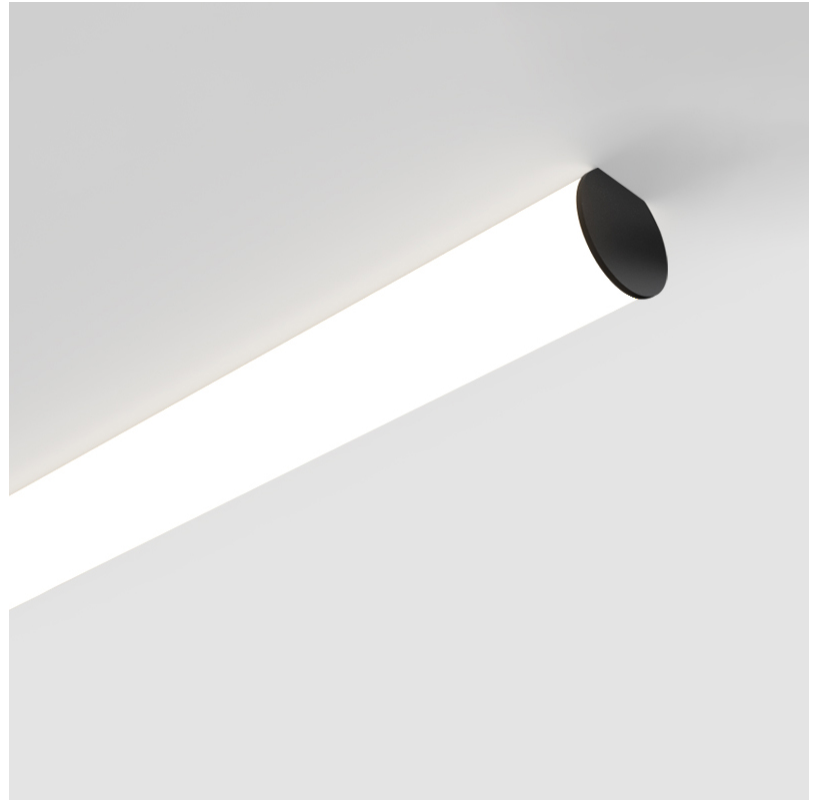

A3D119-

base number	LED Dimming	Color Temperature	Finishes (Diamond)

1. To build a product code in our configurator select the specify button on the base model # product page
2. To build a manual product code on this datasheet choose from the options listed below in blue font and add the suffix to the base model #

GENERAL

Series: Bunga
Partner: Prolicht
Division: Architectural
Installation: Surface
Product Type: Linear Profiles
Mounting Location: Ceiling

PHYSICAL

Shape: Cylinder
Diameter (mm): 115
Diameter (in): 4 1/2
Length (mm): 1180
Length (in): 46 7/16
Height (mm): 108
Height (in): 4 1/4
Weight (kg): 3.685
Weight (lbs): 8.124
Diffuser: PMMA - Opal
Fixture Finish: SSR / BKV / CWI / CRY / HAB / UFT / ITA / RUA / FTG / MYG / LOD / PUS / FRO / FUP / KIA / POP / BLS / SPG / MEY / GOH / CHC / COM / ABZ / JAG / OBR / MOS / ROR
Fixture Material: PMMA / Aluminum

ELECTRICAL

Lamp Type: LED (Zhaga Standard)
Input Wattage (W): 20
Total Output Wattage (W): 16 / 12.8 (3500K)
Dimming: Non-Dimming / Phase Dimming (120Vac only) / 0-10V Dimming
Driver Included: Yes
Driver Location: Integrated
Driver Type: Constant Current - 120 / 277Vac
Driver Class: Class 2
Input Voltage (V): 120 - 277
Constant Current (MA): 350 / 400 (3500K)

LED

Color Temperature (°K): 3000 / 3500 / 4000
Max. Delivered Lumen (lm): 2210 / 2293 / 2340
CRI: >80 CRI
Lamp Life (hrs): 50000

OPTICAL

RATINGS AND CERTIFICATIONS

Certified By: Certified for North American Standards
IP rating: IP20