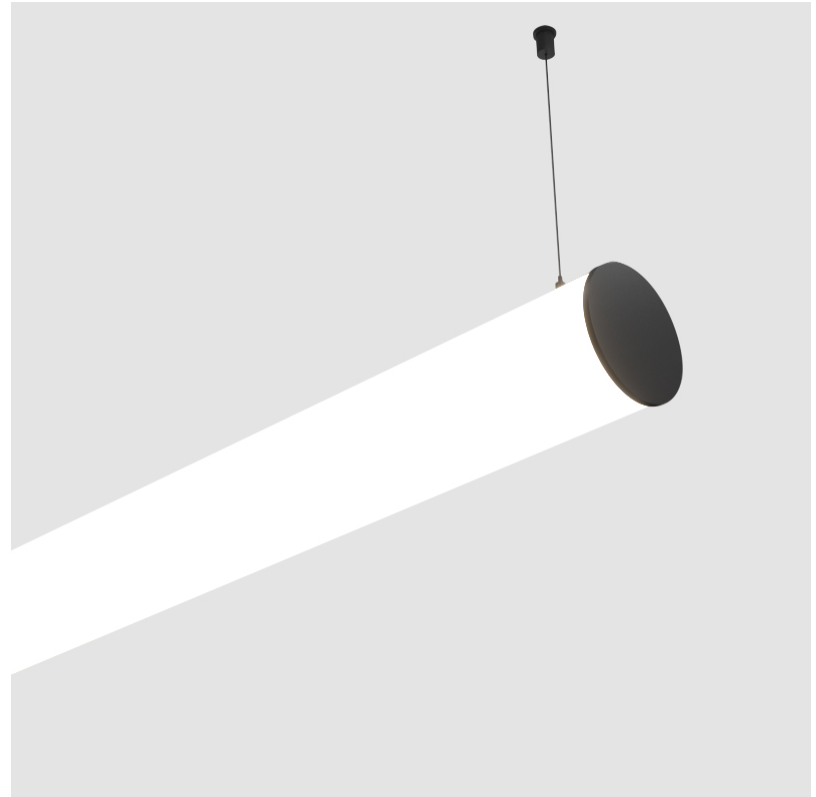

GENERAL

Series: Bunga
Partner: Prolicht
Division: Architectural
Installation: Suspension
Product Type: Linear Profiles
Mounting Location: Ceiling

PHYSICAL

Shape: Cylinder
Length (mm): 1180
Length (in): 46 7/16
Width (mm): 115
Width (in): 4 1/2
Height (mm): 115
Height (in): 4 1/2
Max. Overall Height (mm): 2115
Max. Overall Height (in): 83 1/4
Weight (kg): 4.038
Weight (lbs): 8.88
Diffuser: PMMA - Opal
Fixture Finish: [SSR / BKV / CWI / CRY / HAB / UFT / ITA / RUA / FTG / MYG / LOD / PUS / FRO / FUP / KIA / POP / BLS / SPG / MEY / GOH / CHC / COM / ABZ / JAG / OBR / MOS / ROR](#)
Fixture Material: PMMA / Aluminum
Cable Details: 2000mm or 6000mm Transparent Cable
Upon Request: Cable colour - White / Black / Orange / Red

ELECTRICAL

Lamp Type: LED (Zhaga Standard)
Input Wattage (W): 20
Total Output Wattage (W): 16 / 12.8 (3500K)
Dimming: [Non-Dimming / Phase Dimming (120Vac only) / 0-10V Dimming](#)
Driver Included: Yes
Driver Location: Integrated
Driver Type: Constant Current - 120 / 277Vac
Driver Class: Class 2
Input Voltage (V): 120 - 277
Constant Current (MA): 350 / 400 (3500K)

LED

Color Temperature (°K): 3000 / 3500 / 4000
Max. Delivered Lumen (lm): 2210 / 2293 / 2340
CRI: >80 CRI
Lamp Life (hrs): 50000

OPTICAL

RATINGS AND CERTIFICATIONS

Certified By: Certified for North American Standards
IP rating: IP20