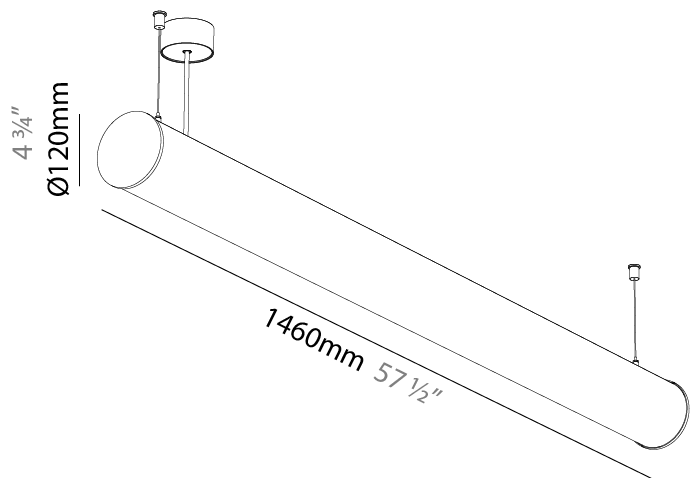

GENERAL

Series: Bunga
Partner: Prolicht
Division: Architectural
Installation: Suspension
Product Type: Linear Profiles
Mounting Location: Ceiling

PHYSICAL

Shape: Cylinder
Length (mm): 1460
Length (in): 57 1/2
Width (mm): 115
Width (in): 4 1/2
Height (mm): 115
Height (in): 4 1/2
Max. Overall Height (mm): 2115
Max. Overall Height (in): 83 1/4
Weight (kg): 4.767
Weight (lbs): 10.509
Diffuser: PMMA - Opal
[Fixture Finish: SSR / BKV / CWI / CRY / HAB / UFT / ITA / RUA / FTG / MYG / LOD / PUS / FRO / FUP / KIA / POP / BLS / SPG / MEY / GOH / CHC / COM / ABZ / JAG / OBR / MOS / ROR](#)
Fixture Material: PMMA / Aluminum
[Cable Details: 2000mm or 6000mm Transparent Cable](#)
Upon Request: Cable colour - White / Black / Orange / Red

ELECTRICAL

Lamp Type: LED (Zhaga Standard)
Input Wattage (W): 25
Total Output Wattage (W): 20 / 16 (3500K)
[Dimming: Non-Dimming / Phase Dimming (120Vac only) / 0-10V Dimming](#)
Driver Included: Yes
Driver Location: Integrated
Driver Type: Constant Current - 120 / 277Vac
Driver Class: Class 2
Input Voltage (V): 120 - 277
Constant Current (MA): 350 / 500 (3500K)

LED

[Color Temperature (°K): 3000 / 3500 / 4000](#)
Max. Delivered Lumen (lm): 2770 / 2862 / 2920
CRI: >80 CRI
Lamp Life (hrs): 50000

OPTICAL

RATINGS AND CERTIFICATIONS

Certified By: Certified for North American Standards
IP rating: IP20