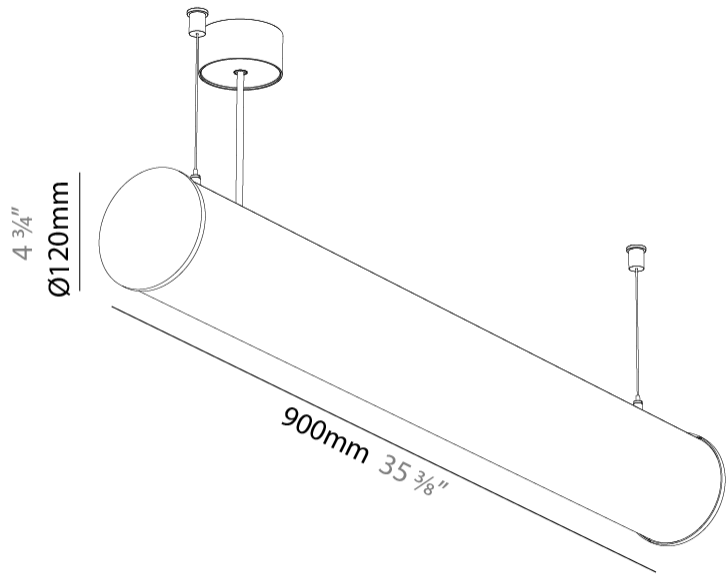

GENERAL

Series: Bunga
Partner: Prolicht
Division: Architectural
Installation: Suspension
Product Type: Linear Profiles
Mounting Location: Ceiling

PHYSICAL

Shape: Cylinder
Length (mm): 900
Length (in): 35 7/16
Width (mm): 115
Width (in): 4 1/2
Height (mm): 115
Height (in): 4 1/2
Max. Overall Height (mm): 2115
Max. Overall Height (in): 83 1/4
Weight (kg): 3.308
Weight (lbs): 7.28
Diffuser: PMMA - Opal
Fixture Finish: SSR / BKV / CWI / CRY / HAB / UFT / ITA / RUA / FTG / MYG / LOD / PUS / FRO / FUP / KIA / POP / BLS / SPG / MEY / GOH / CHC / COM / ABZ / JAG / OBR / MOS / ROR
Fixture Material: PMMA / Aluminum
Cable Details: 2000mm or 6000mm Transparent Cable
Upon Request: Cable colour - White / Black / Orange / Red

ELECTRICAL

Lamp Type: LED (Zhaga Standard)
Input Wattage (W): 15
Total Output Wattage (W): 12 / 11.1 (3500K)
Dimming: Non-Dimming / Phase Dimming (120Vac only) / 0-10V Dimming
Driver Included: Yes
Driver Location: Integrated
Driver Type: Constant Current - 120 / 277Vac
Driver Class: Class 2
Input Voltage (V): 120 - 277
Constant Current (MA): 350 / 375 (3500K)

LED

Color Temperature (°K): 3000 / 3500 / 4000
Max. Delivered Lumen (lm): 1660 / 1715 / 1750
CRI: >80 CRI
Lamp Life (hrs): 50000

OPTICAL

RATINGS AND CERTIFICATIONS

Certified By: Certified for North American Standards
IP rating: IP20

PROJECT
TYPE
SPECIFIER
QUANTITY
DATE