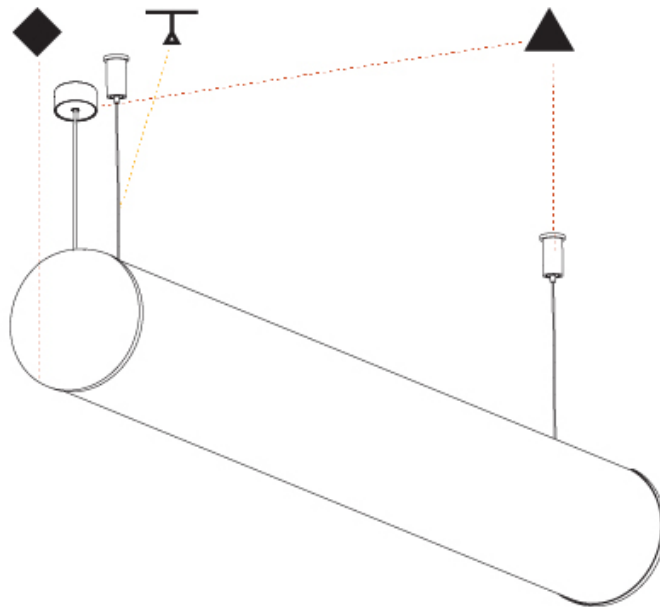

BUNGA SUSPENSION

A30695-

PROJECT _____

TYPE _____

SPECIFIER _____

QUANTITY _____

DATE _____

A