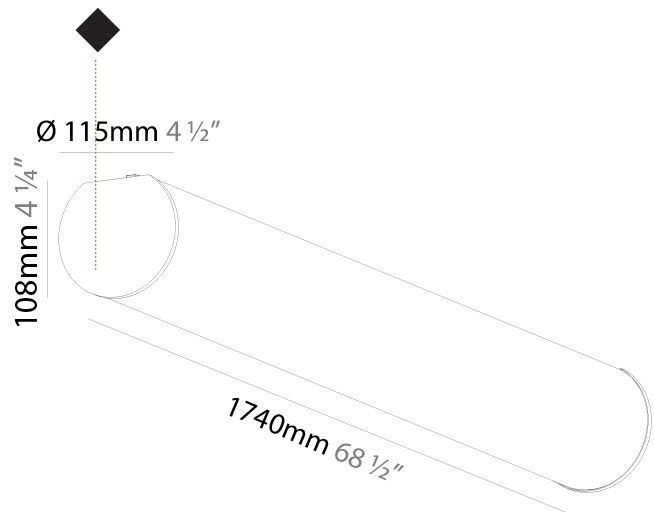

1. To build a product code in our configurator select the specify button on the base model # product page
2. To build a manual product code on this datasheet choose from the options listed below in blue font and add the suffix to the base model #

GENERAL

Series: Bunga
Partner: Prolicht
Division: Architectural
Installation: Surface
Product Type: Linear Profiles
Mounting Location: Ceiling

PHYSICAL

Shape: Cylinder
Diameter (mm): 115
Diameter (in): 4 1/2
Length (mm): 1740
Length (in): 68 1/2
Height (mm): 108
Height (in): 4 1/4
Weight (kg): 5.138
Weight (lbs): 11.327
Diffuser: PMMA - Opal
Fixture Finish: SSR / BKV / CWI / CRY / HAB / UFT / ITA / RUA / FTG / MYG / LOD / PUS / FRO / FUP / KIA / POP / BLS / SPG / MEY / GOH / CHC / COM / ABZ / JAG / OBR / MOS / ROR
Fixture Material: PMMA / Aluminum

ELECTRICAL

Lamp Type: LED (Zhaga Standard)
Input Wattage (W): 30
Total Output Wattage (W): 24 / 19.2 (3500K)
Dimming: Non-Dimming / Phase Dimming (120Vac only) / 0-10V Dimming
Driver Included: Yes
Driver Location: Integrated
Driver Type: Constant Current - 120 / 277Vac
Driver Class: Class 2
Input Voltage (V): 120 - 277
Constant Current (MA): 350 / 600 (3500K)

LED

Color Temperature (°K): 3000 / 3500 / 4000
Max. Delivered Lumen (lm): 3320 / 3440 / 3510
CRI: >80 CRI
Lamp Life (hrs): 50000

OPTICAL

RATINGS AND CERTIFICATIONS

Certified By: Certified for North American Standards
IP rating: IP20