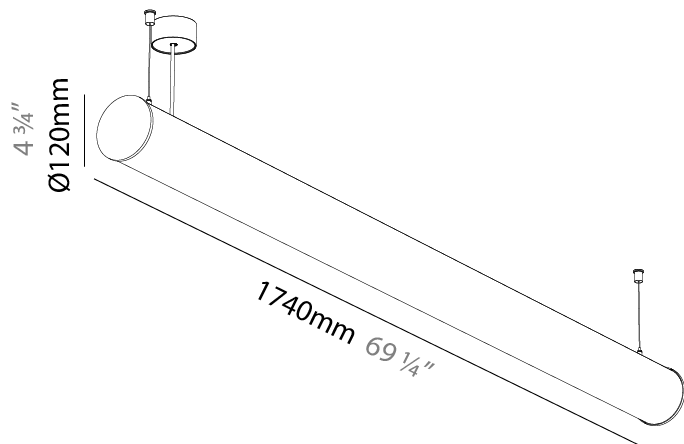

1. To build a product code in our configurator select the specify button on the base model # product page
2. To build a manual product code on this datasheet choose from the options listed below in blue font and add the suffix to the base model #

GENERAL

Series: Bunga
Partner: Prolicht
Division: Architectural
Installation: Suspension
Product Type: Linear Profiles
Mounting Location: Ceiling

PHYSICAL

Shape: Cylinder
Length (mm): 1740
Length (in): 68 1/2
Width (mm): 115
Width (in): 4 1/2
Height (mm): 115
Height (in): 4 1/2
Weight (kg): 5.492
Weight (lbs): 12.107
Diffuser: PMMA - Opal
Fixture Finish: SSR / BKV / CWI / CRY / HAB / UFT / ITA / RUA / FTG / MYG / LOD / PUS / FRO / FUP / KIA / POP / BLS / SPG / MEY / GOH / CHC / COM / ABZ / JAG / OBR / MOS / ROR
Fixture Material: PMMA / Aluminum
Cable Details: 2000mm or 6000mm Transparent Cable

ELECTRICAL

Lamp Type: LED (Zhaga Standard)
Input Wattage (W): 30
Total Output Wattage (W): 24 / 19.2 (3500K)
Dimming: Non-Dimming / Phase Dimming (120Vac only) / 0-10V Dimming
Driver Included: Yes
Driver Location: Integrated
Driver Type: Constant Current - 120 / 277Vac
Driver Class: Class 2
Input Voltage (V): 120 - 277
Constant Current (MA): 350 / 600 (3500K)

LED

Color Temperature (°K): 3000 / 3500 / 4000
Max. Delivered Lumen (lm): 3320 / 3440 / 3510
CRI: >80 CRI
Lamp Life (hrs): 50000

OPTICAL

RATINGS AND CERTIFICATIONS

Certified By: Certified for North American Standards
IP rating: IP20