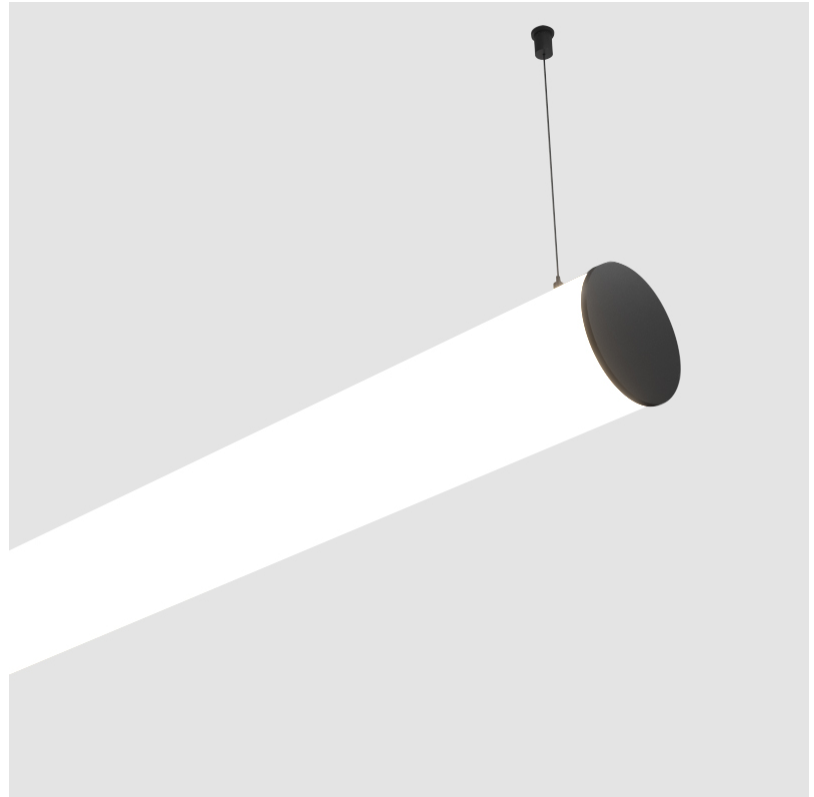

1. To build a product code in our configurator select the specify button on the base model # product page
2. To build a manual product code on this datasheet choose from the options listed below in blue font and add the suffix to the base model #

GENERAL

Series: Bunga
Partner: Prolicht
Division: Architectural
Installation: Suspension
Product Type: Linear Profiles
Mounting Location: Ceiling

PHYSICAL

Shape: Cylinder
Length (mm): 1740
Length (in): 68 1/2
Width (mm): 115
Width (in): 4 1/2
Height (mm): 115
Height (in): 4 1/2
Weight (kg): 5.492
Weight (lbs): 12.107
Diffuser: PMMA - Opal
Fixture Finish: SSR / BKV / CWI / CRY / HAB / UFT / ITA / RUA / FTG / MYG / LOD / PUS / FRO / FUP / KIA / POP / BLS / SPG / MEY / GOH / CHC / COM / ABZ / JAG / OBR / MOS / ROR
Fixture Material: PMMA / Aluminum
Cable Details: 2000mm or 6000mm Transparent Cable

ELECTRICAL

Lamp Type: LED (Zhaga Standard)
Input Wattage (W): 30
Total Output Wattage (W): 24 / 19.2 (3500K)
Dimming: Non-Dimming / Phase Dimming (120Vac only) / 0-10V Dimming
Driver Included: Yes
Driver Location: Integrated
Driver Type: Constant Current - 120 / 277Vac
Driver Class: Class 2
Input Voltage (V): 120 - 277
Constant Current (MA): 350 / 600 (3500K)

LED

Color Temperature (°K): 3000 / 3500 / 4000
Max. Delivered Lumen (lm): 3320 / 3440 / 3510
CRI: >80 CRI
Lamp Life (hrs): 50000

OPTICAL

RATINGS AND CERTIFICATIONS

Certified By: Certified for North American Standards
IP rating: IP20