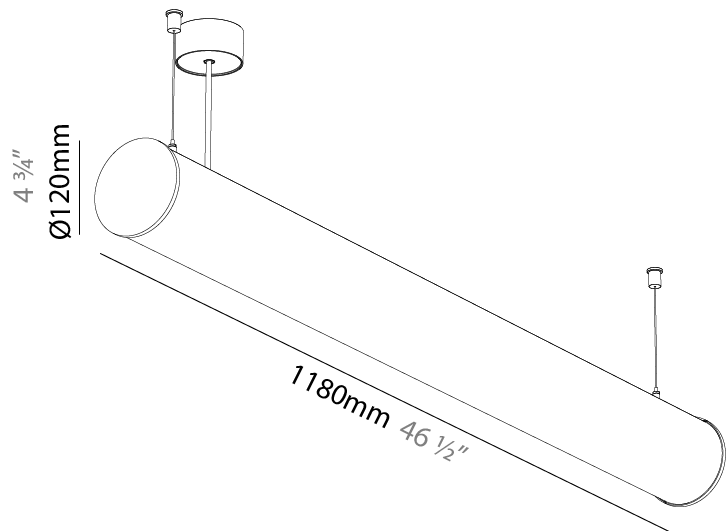

GENERAL

Series: Bunga
Partner: Prolicht
Division: Architectural
Installation: Suspension
Product Type: Linear Profiles
Mounting Location: Ceiling

PHYSICAL

Shape: Cylinder
Length (mm): 1180
Length (in): 46 7/16
Width (mm): 115
Width (in): 4 1/2
Height (mm): 115
Height (in): 4 1/2
Max. Overall Height (mm): 2115
Max. Overall Height (in): 83 1/4
Weight (kg): 4.038
Weight (lbs): 8.88
Diffuser: PMMA - Opal
Fixture Finish: [SSR / BKV / CWI / CRY / HAB / UFT / ITA / RUA / FTG / MYG / LOD / PUS / FRO / FUP / KIA / POP / BLS / SPG / MEY / GOH / CHC / COM / ABZ / JAG / OBR / MOS / ROR](#)
Fixture Material: PMMA / Aluminum
Cable Details: 2000mm or 6000mm Transparent Cable
Upon Request: Cable colour - White / Black / Orange / Red

ELECTRICAL

Lamp Type: LED (Zhaga Standard)
Input Wattage (W): 20
Total Output Wattage (W): 16 / 12.8 (3500K)
Dimming: [Non-Dimming / Phase Dimming (120Vac only) / 0-10V Dimming](#)
Driver Included: Yes
Driver Location: Integrated
Driver Type: Constant Current - 120 / 277Vac
Driver Class: Class 2
Input Voltage (V): 120 - 277
Constant Current (MA): 350 / 400 (3500K)

LED

Color Temperature (°K): 3000 / 3500 / 4000
Max. Delivered Lumen (lm): 2210 / 2293 / 2340
CRI: >80 CRI
Lamp Life (hrs): 50000

OPTICAL

RATINGS AND CERTIFICATIONS

Certified By: Certified for North American Standards
IP rating: IP20