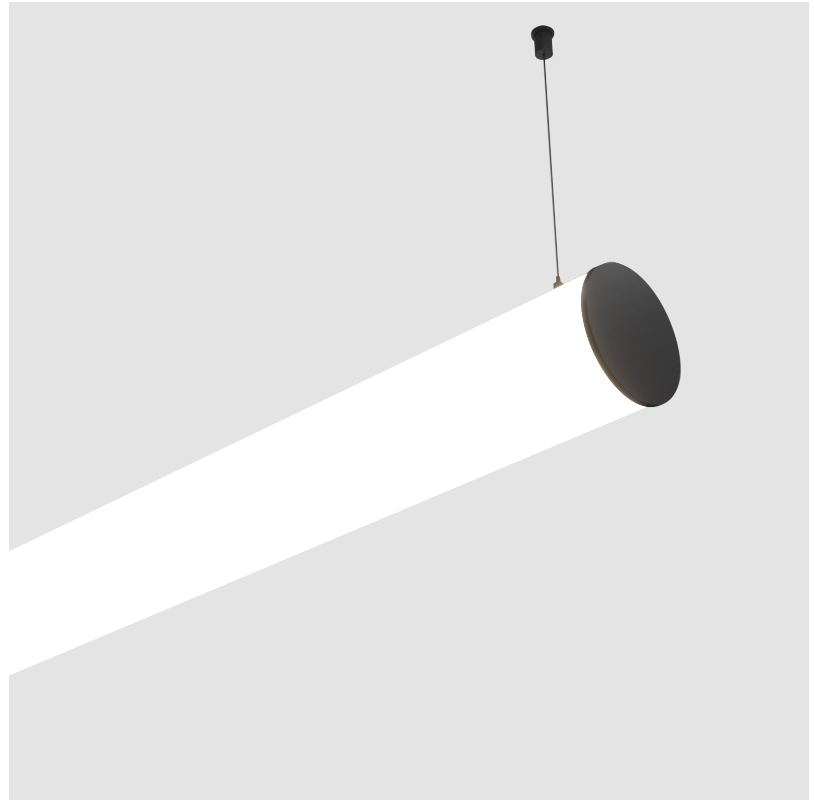

GENERAL

Series: Bunga
Partner: Prolicht
Division: Architectural
Installation: Suspension
Product Type: Linear Profiles
Mounting Location: Ceiling

PHYSICAL

Shape: Cylinder
Length (mm): 900
Length (in): 35 7/16
Width (mm): 115
Width (in): 4 1/2
Height (mm): 115
Height (in): 4 1/2
Max. Overall Height (mm): 2115
Max. Overall Height (in): 83 1/4
Weight (kg): 3.308
Weight (lbs): 7.28
Diffuser: PMMA - Opal
Fixture Finish: SSR / BKV / CWI / CRY / HAB / UFT / ITA / RUA / FTG / MYG / LOD / PUS / FRO / FUP / KIA / POP / BLS / SPG / MEY / GOH / CHC / COM / ABZ / JAG / OBR / MOS / ROR
Fixture Material: PMMA / Aluminum
Cable Details: 2000mm or 6000mm Transparent Cable
Upon Request: Cable colour - White / Black / Orange / Red

ELECTRICAL

Lamp Type: LED (Zhaga Standard)
Input Wattage (W): 15
Total Output Wattage (W): 12 / 11.1 (3500K)
Dimming: Non-Dimming / Phase Dimming (120Vac only) / 0-10V Dimming
Driver Included: Yes
Driver Location: Integrated
Driver Type: Constant Current - 120 / 277Vac
Driver Class: Class 2
Input Voltage (V): 120 - 277
Constant Current (MA): 350 / 375 (3500K)

LED

Color Temperature (°K): 3000 / 3500 / 4000
Max. Delivered Lumen (lm): 1660 / 1715 / 1750
CRI: >80 CRI
Lamp Life (hrs): 50000

OPTICAL

RATINGS AND CERTIFICATIONS

Certified By: Certified for North American Standards
IP rating: IP20

PROJECT
TYPE
SPECIFIER
QUANTITY
DATE