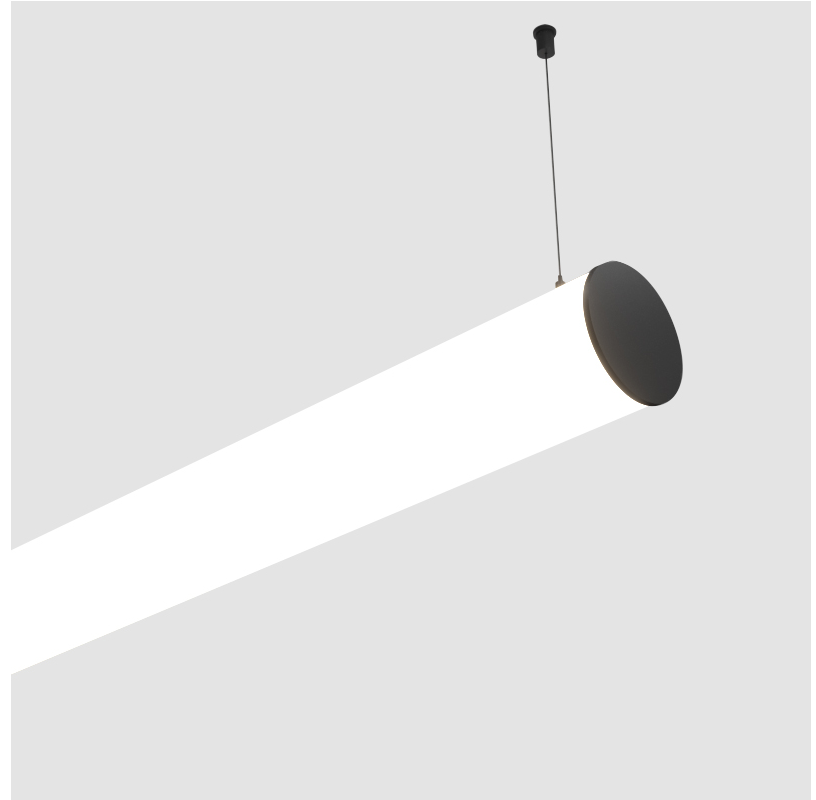

BUNGA SUSPENSION

A3BU-SUS-SYS

base number

1. To build a product code in our configurator select the specify button on the base model # product page
2. To build a manual product code on this datasheet choose from the options listed below in blue font and add the suffix to the base model #

GENERAL

Series: Bunga
Partner: Prolicht
Division: Architectural
Installation: Suspension
Product Type: Linear Profiles
Mounting Location: Ceiling

PHYSICAL

Length (mm): Custom length
Length (in): Custom length
Fixture Finish: SSR / BKV / CWI / CRY / HAB / UFT / ITA / RUA / FTG / MYG / LOD / PUS / FRO / FUP / KIA / POP / BLS / SPG / MEY / GOH / CHC / COM / ABZ / JAG / OBR / MOS / ROR
Fixture Material: Aluminum
Upon Request: Printed Letters & Signs

ELECTRICAL

Lamp Type: LED (Zhaga Standard)
Dimming: 0-10V Dimming / Phase Dimming (120Vac Only)
Driver Included: Yes
Driver Location: Integrated
Driver Type: Constant Current - 120 / 277Vac
Driver Class: Class 2
Input Voltage (V): 120 - 277
Constant Current (MA): 350 / 100-125 / 350

LED

Lamp Life (hrs): 50000
Upon Request: Color Temperature RGB-W Tunable CRI (no minimum qty) price increase + longer lead time

OPTICAL

RATINGS AND CERTIFICATIONS

Certified By: Certified for North American Standards
IP rating: IP20

PROJECT

TYPE

SPECIFIER

QUANTITY

DATE