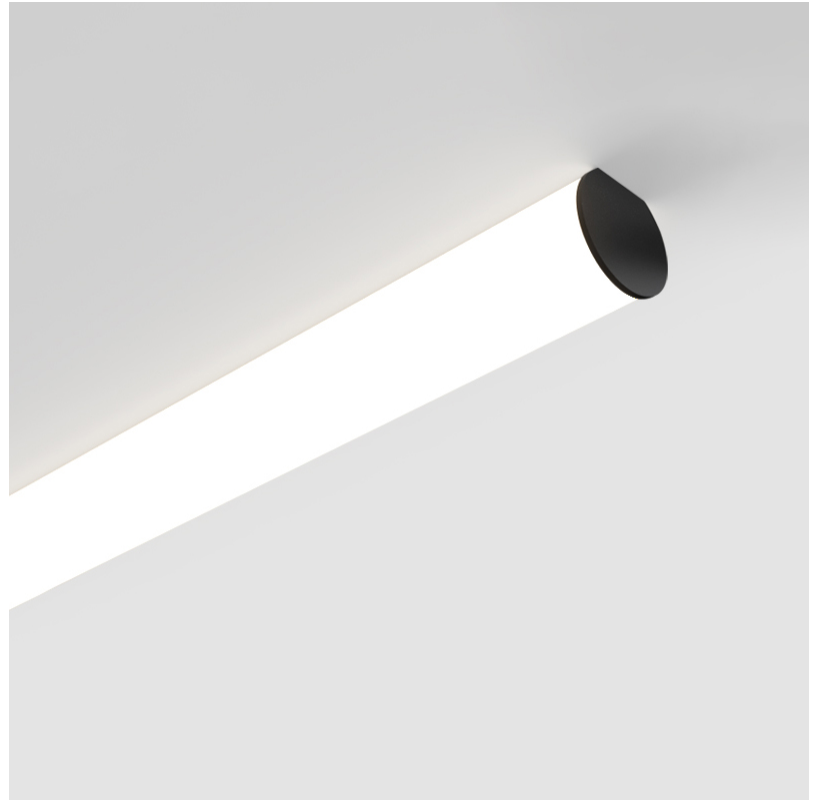

A3D118-

base number	LED Dimming	Color Temperature	Finishes (Diamond)

1. To build a product code in our configurator select the specify button on the base model # product page
2. To build a manual product code on this datasheet choose from the options listed below in blue font and add the suffix to the base model #

GENERAL

Series: Bunga
Partner: Prolicht
Division: Architectural
Installation: Surface
Product Type: Linear Profiles
Mounting Location: Ceiling

PHYSICAL

Shape: Cylinder
Diameter (mm): 115
Diameter (in): 4 1/2
Length (mm): 900
Length (in): 35 7/16
Height (mm): 108
Height (in): 4 1/4
Weight (kg): 2.954
Weight (lbs): 6.512
Diffuser: PMMA - Opal
Fixture Finish: SSR / BKV / CWI / CRY / HAB / UFT / ITA / RUA / FTG / MYG / LOD / PUS / FRO / FUP / KIA / POP / BLS / SPG / MEY / GOH / CHC / COM / ABZ / JAG / OBR / MOS / ROR
Fixture Material: PMMA / Aluminum

ELECTRICAL

Lamp Type: LED (Zhaga Standard)
Input Wattage (W): 15
Total Output Wattage (W): 12 / 11.2 (3500K)
Dimming: Non-Dimming / Phase Dimming (120Vac only) / 0-10V Dimming
Driver Included: Yes
Driver Location: Integrated
Driver Type: Constant Current - 120 / 277Vac
Driver Class: Class 2
Input Voltage (V): 120 - 277
Constant Current (MA): 350 / 325 (3500K)

LED

Color Temperature (°K): 3000 / 3500 / 4000
Max. Delivered Lumen (lm): 1660 / 1715 / 1750
CRI: >80 CRI
Lamp Life (hrs): 50000

OPTICAL

RATINGS AND CERTIFICATIONS

Certified By: Certified for North American Standards
IP rating: IP20