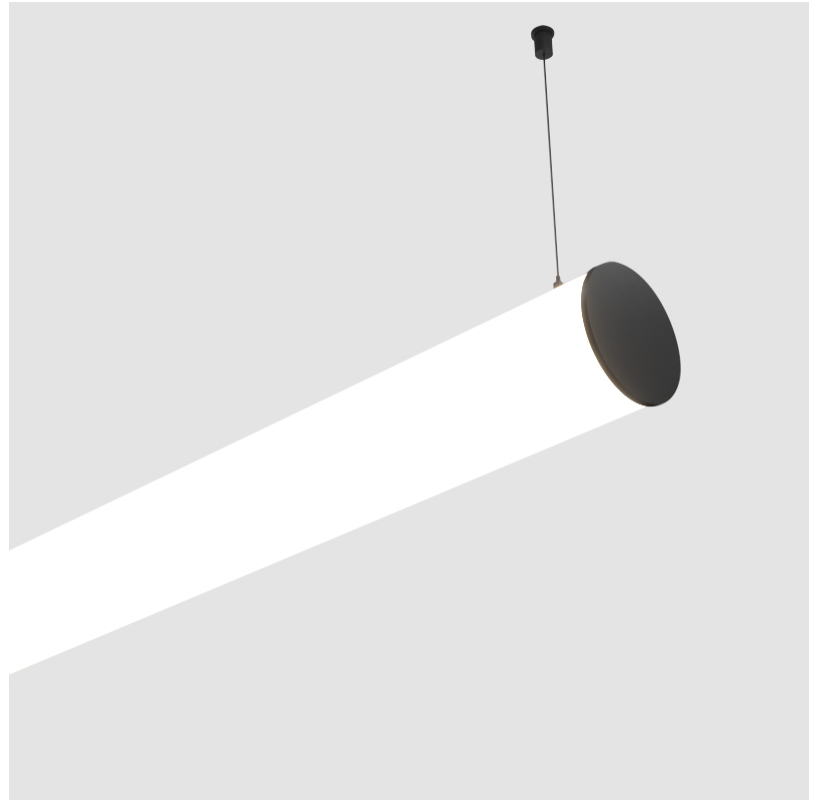

GENERAL

Series: Bunga
Partner: Prolicht
Division: Architectural
Installation: Suspension
Product Type: Linear Profiles
Mounting Location: Ceiling

PHYSICAL

Shape: Cylinder
Length (mm): 1460
Length (in): 57 1/2
Width (mm): 115
Width (in): 4 1/2
Height (mm): 115
Height (in): 4 1/2
Max. Overall Height (mm): 2115
Max. Overall Height (in): 83 1/4
Weight (kg): 4.767
Weight (lbs): 10.509
Diffuser: PMMA - Opal
[Fixture Finish: SSR / BKV / CWI / CRY / HAB / UFT / ITA / RUA / FTG / MYG / LOD / PUS / FRO / FUP / KIA / POP / BLS / SPG / MEY / GOH / CHC / COM / ABZ / JAG / OBR / MOS / ROR](#)
Fixture Material: PMMA / Aluminum
Cable Details: 2000mm or 6000mm Transparent Cable
Upon Request: Cable colour - White / Black / Orange / Red

ELECTRICAL

Lamp Type: LED (Zhaga Standard)
Input Wattage (W): 25
Total Output Wattage (W): 20 / 16 (3500K)
[Dimming: Non-Dimming / Phase Dimming (120Vac only) / 0-10V Dimming](#)
Driver Included: Yes
Driver Location: Integrated
Driver Type: Constant Current - 120 / 277Vac
Driver Class: Class 2
Input Voltage (V): 120 - 277
Constant Current (MA): 350 / 500 (3500K)

LED

[Color Temperature (°K): 3000 / 3500 / 4000](#)
Max. Delivered Lumen (lm): 2770 / 2862 / 2920
CRI: >80 CRI
Lamp Life (hrs): 50000

OPTICAL

RATINGS AND CERTIFICATIONS

Certified By: Certified for North American Standards
IP rating: IP20